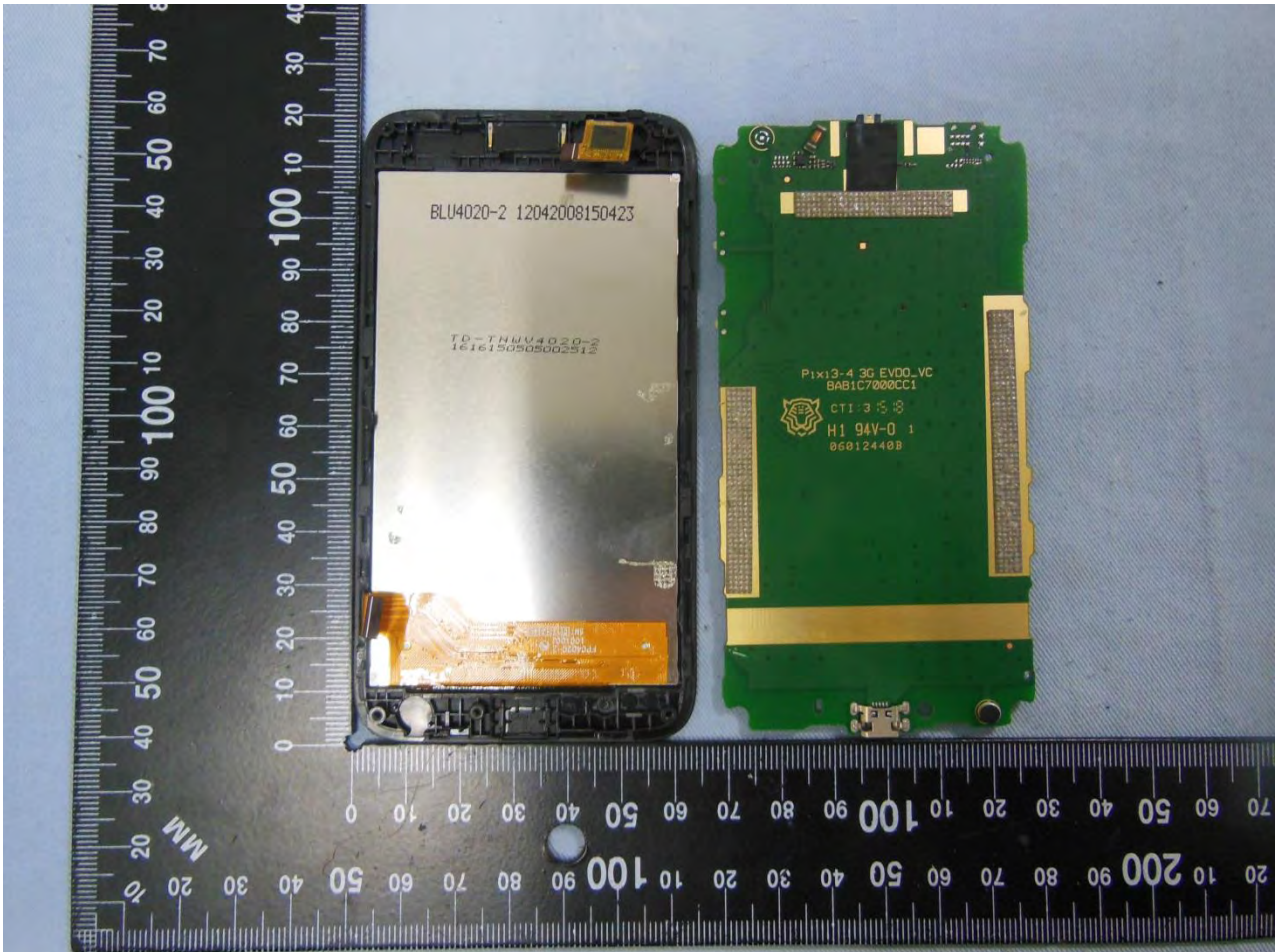

3. Internal Photograph of EUT

Brand Name: ALCATEL ONETOUCH / Model Name: A462C

Marketing Name: A462C

Brand Name: ALCATEL ONETOUCH / Model Name: A462C

Marketing Name: A462C

Brand Name: ALCATEL ONETOUCH / Model Name: A462C

Marketing Name: A462C

Brand Name: ALCATEL ONETOUCH / Model Name: A462C

Marketing Name: A462C

Brand Name: ALCATEL ONETOUCH / Model Name: A462C

Marketing Name: A462C

Brand Name: ALCATEL ONETOUCH / Model Name: A462C