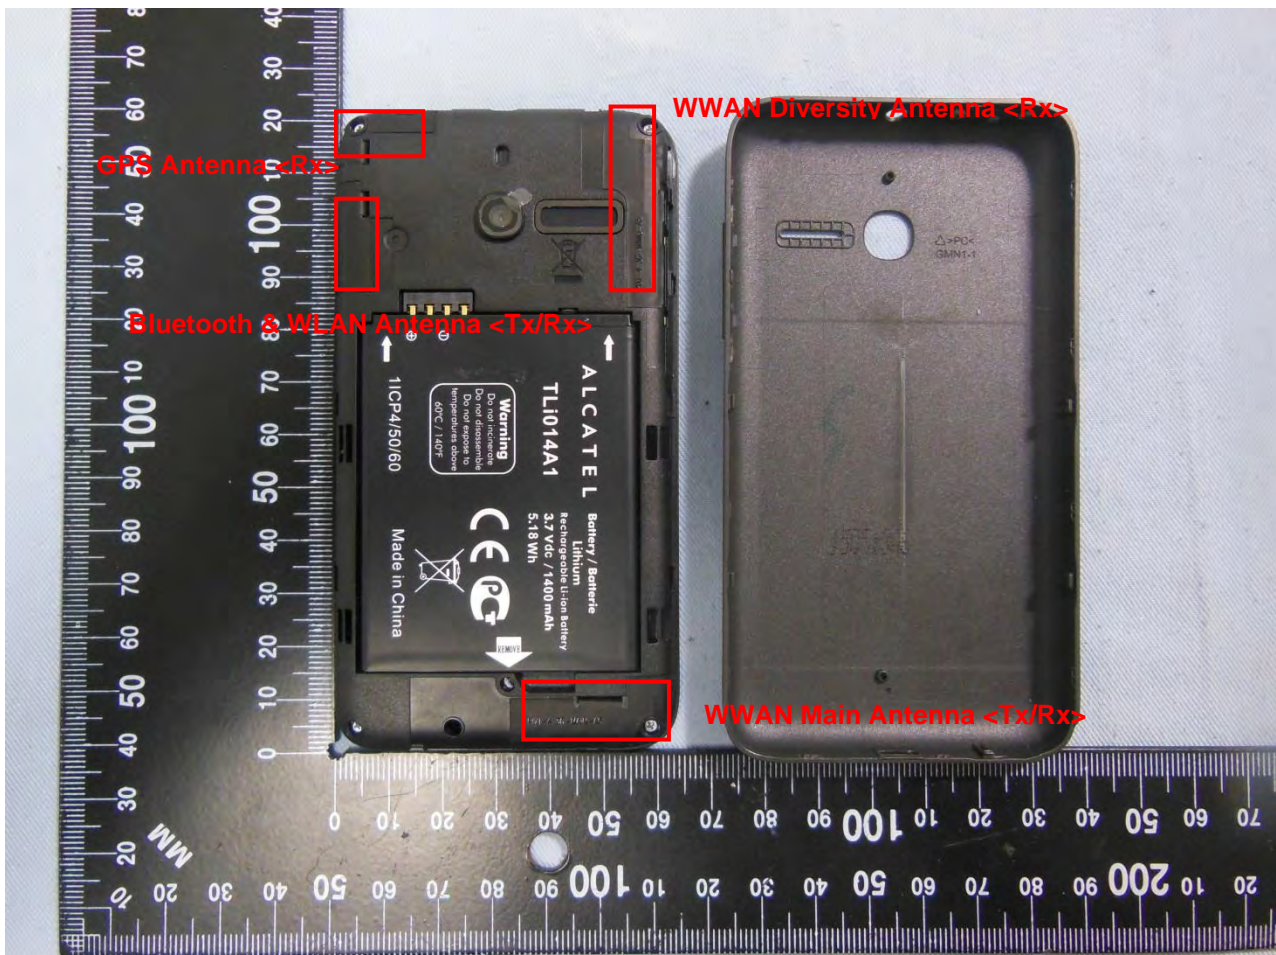

3. Internal Photograph of EUT

Brand Name: ALCATEL ONETOUCH / Model Name: A462C

Marketing Name: A462C

Brand Name: ALCATEL ONETOUCH / Model Name: A462C

Marketing Name: A462C

Brand Name: ALCATEL ONETOUCH / Model Name: A462C

Marketing Name: A462C

Brand Name: ALCATEL ONETOUCH / Model Name: A462C

Marketing Name: A462C

Brand Name: ALCATEL ONETOUCH / Model Name: A462C

Marketing Name: A462C

Brand Name: ALCATEL ONETOUCH / Model Name: A462C