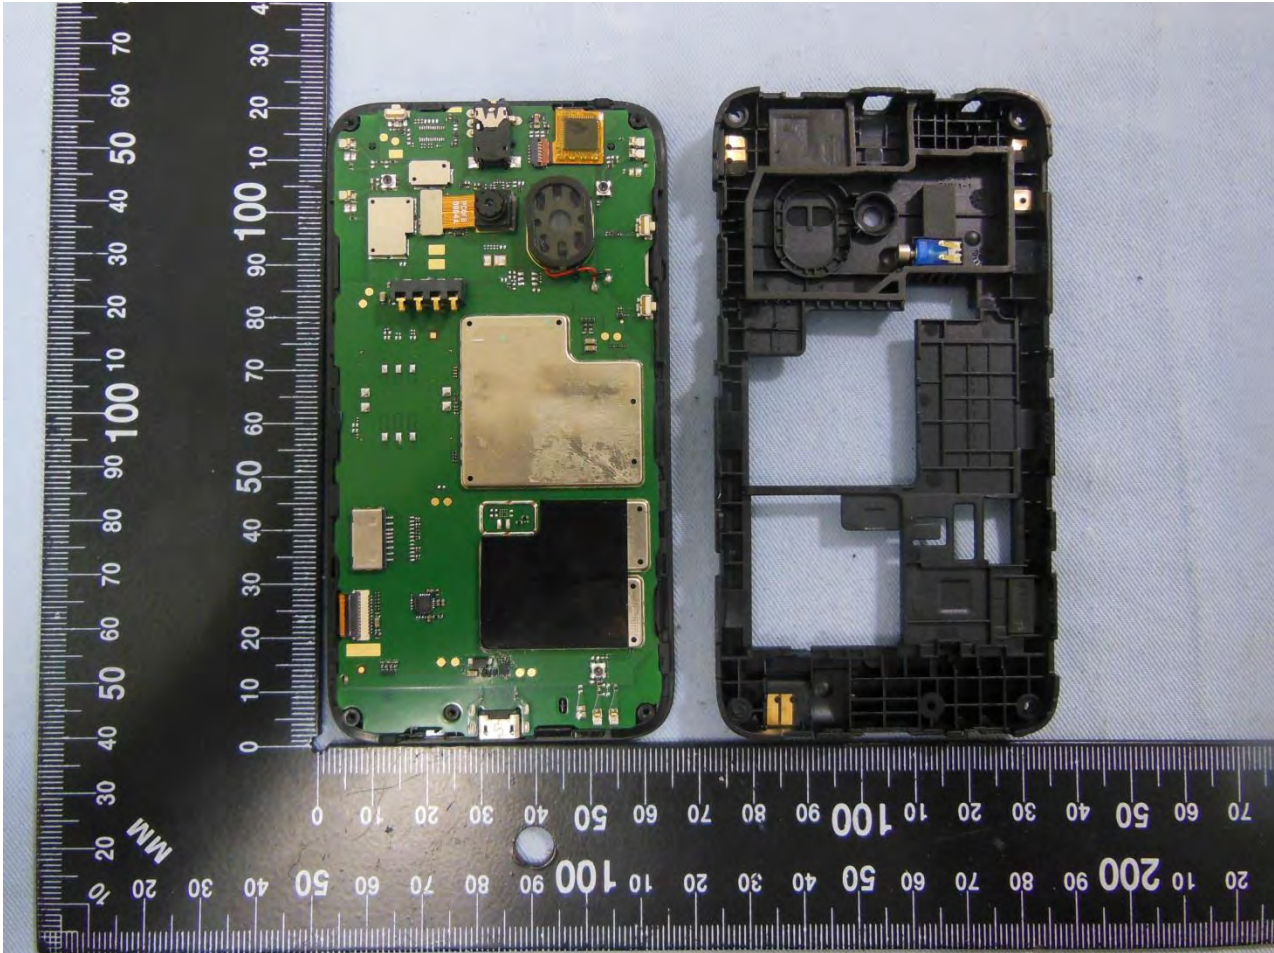

3. Internal Photograph of EUT

Brand Name: ALCATEL ONETOUCH / Model Name: A462C

Marketing Name: A462C

Brand Name: ALCATEL ONETOUCH / Model Name: A462C

Marketing Name: A462C

Brand Name: ALCATEL ONETOUCH / Model Name: A462C

Marketing Name: A462C

Brand Name: ALCATEL ONETOUCH / Model Name: A462C

Marketing Name: A462C

Brand Name: ALCATEL ONETOUCH / Model Name: A462C

Marketing Name: A462C

Brand Name: ALCATEL ONETOUCH / Model Name: A462C