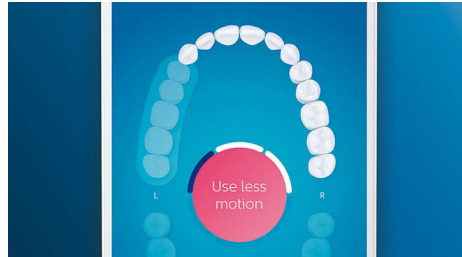

Never miss a spot

The Philips Sonicare app lets you know when you've achieved a thorough clean, and coaches you to be a better, more mindful brusher.