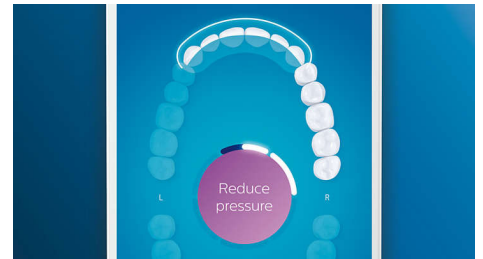

Whiter teeth, fast

Click on the W3 Premium White brush head to remove surface stains and reveal your whitest

smile. With its densely packed central stain removal bristles, it's clinically proven to remove up to 100% more stains in just three days.**

Never miss a spot

The Philips Sonicare app lets you know when you've achieved a thorough clean, and coaches you to be a better, more mindful brusher.

TouchUp feature

If you happen to miss a spot while brushing your teeth, your app's TouchUp feature will show you. You can then go back for a second pass, and be confident you are getting a complete clean, every time.

Focus areas and goal-setting

Any trouble areas your dentist has pointed out? We'll highlight them on your in-app 3D mouth

map, and remind you to pay extra attention to these areas.

Too much pressure?

You might not notice when you brush too hard, but your DiamondClean Smart will. If you use too much pressure, the light ring on the end of your handle will flash. This is a gentle reminder to ease off the pressure, and let your brush head do the work. 7 out of 10 people found this feature helped them become a better brusher.