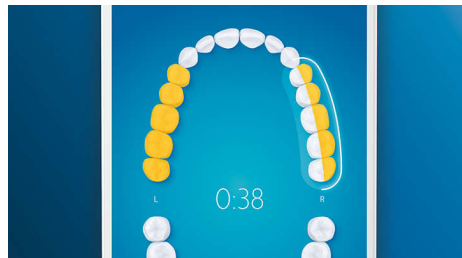

Care for your gums

Click on the G3 Premium Gum Care brush head to improve your gum health. Its smaller size and targeted gum line bristles deliver gentle yet effective cleaning along the gum line, where gum disease starts. It's clinically proven to deliver up to 100% less gum inflammation* and up to 7x healthier gums in just two weeks.*

Whiter teeth, fast

Click on the W3 Premium White brush head to remove surface stains and reveal your whitest

smile. With its densely packed central stain removal bristles, it's clinically proven to remove up to 100% more stains in just three days.**

Never miss a spot

The Philips Sonicare app lets you know when you've achieved a thorough clean, and coaches you to be a better, more mindful brusher.

TouchUp feature

If you happen to miss a spot while brushing your teeth, your app's TouchUp feature will show you. You can then go back for a second pass, and be confident you are getting a complete clean, every time.

Focus areas and goal-setting

Any trouble areas your dentist has pointed out? We'll highlight them on your in-app 3D mouth

map, and remind you to pay extra attention to these areas.

Too much pressure?

You might not notice when you brush too hard, but your DiamondClean Smart will. If you use too much pressure, the light ring on the end of your handle will flash. This is a gentle reminder to ease off the pressure, and let your brush head do the work. 7 out of 10 people found this feature helped them become a better brusher.