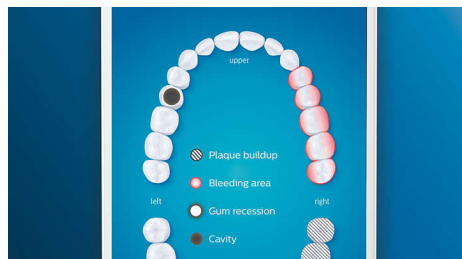

Whiter teeth, fast

Click on the W3 Premium White brush head to remove surface stains and reveal your whitest

smile. With its densely packed central stain removal bristles, it's clinically proven to remove up to 100% more stains in just three days.**

Never miss a spot

The Philips Sonicare app lets you know when you've achieved a thorough clean, and coaches you to be a better, more mindful brusher.

TouchUp feature

If you happen to miss a spot while brushing your teeth, your app's TouchUp feature will show you. You can then go back for a second pass, and be confident you are getting a complete clean, every time.

Focus areas and goal-setting

Any trouble areas your dentist has pointed out? We'll highlight them on your in-app 3D mouth

map, and remind you to pay extra attention to these areas.

Too much pressure?

You might not notice when you brush too hard, but your DiamondClean Smart will. If you use too much pressure, the light ring on the end of your handle will flash. This is a gentle reminder to ease off the pressure, and let your brush head do the work. 7 out of 10 people found this feature helped them become a better brusher.