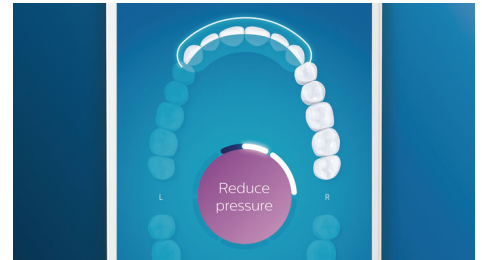

Never miss a spot

Thanks to our smart location sensor, you'll always know where you've brushed, and where you haven't. Real-time tracking on the Philips Sonicare app that lets you know when you've achieved a thorough clean, and coaches you to be a better, more mindful brusher.

TouchUp feature

If you happen to miss a spot while brushing your teeth, your app's TouchUp feature will show you. You can then go back for a second pass, and be confident you are getting a complete clean, every time.

Focus areas and goal-setting

Any trouble areas your dentist has pointed out? We'll highlight them on your in-app 3D mouth map, and remind you to pay extra attention to these areas.

Too much pressure?

You might not notice when you brush too hard, but your DiamondClean Smart will. If you use too much pressure, the light ring on the end of your handle will flash. This is a gentle reminder to ease off the pressure, and let your brush head do the work. 7 out of 10 people found this feature helped them become a better brusher.

Specifications

Modes

- Clean: For exceptional everyday clean
- Deep Clean+: For an invigorating deep clean
- Gum Health: Special attention to molars
- White+: To remove surface stains
- 3 intensities: High, Medium, Low