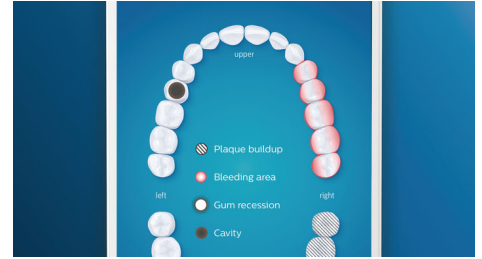

Whiter teeth, fast

Click on the Premium White brush head to remove surface stains and reveal your whitest

smile. With its densely packed central stain removal bristles, it's clinically proven to remove up to 100% more stains in just three days.**

Never miss a spot

Thanks to our smart location sensor, you'll always know where you've brushed, and where you haven't. Real-time tracking on the Philips Sonicare app that lets you know when you've achieved a thorough clean, and coaches you to be a better, more mindful brusher.

TouchUp feature

If you happen to miss a spot while brushing your teeth, your app's TouchUp feature will show you. You can then go back for a second pass, and be confident you are getting a complete clean, every time.

Focus areas and goal-setting

Any trouble areas your dentist has pointed out? We'll highlight them on your in-app 3D mouth map, and remind you to pay extra attention to these areas.

Too much pressure?

You might not notice when you brush too hard, but your DiamondClean Smart will. If you use too much pressure, the light ring on the end of your handle will flash. This is a gentle reminder to ease off the pressure, and let your brush head do the work. 7 out of 10 people found this feature helped them become a better brusher.