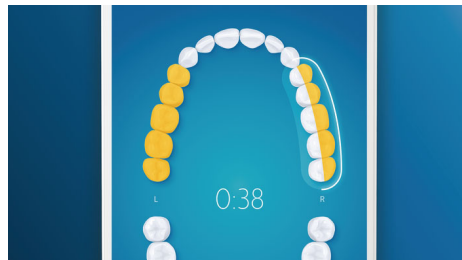

Whiter teeth, fast

Click on the Premium White brush head to remove surface stains and reveal your whitest

smile. With its densely packed central stain removal bristles, it's clinically proven to remove up to 100% more stains in just three days.**

Never miss a spot

Thanks to our smart location sensor, you'll always know where you've brushed, and where you haven't. Real-time tracking on the Philips Sonicare app that lets you know when you've achieved a thorough clean, and coaches you to be a better, more mindful brusher.

TouchUp feature

If you happen to miss a spot while brushing your teeth, your app's TouchUp feature will show you. You can then go back for a second pass, and be confident you are getting a complete clean, every time.

Focus areas and goal-setting

Any trouble areas your dentist has pointed out? We'll highlight them on your in-app 3D mouth map, and remind you to pay extra attention to these areas.

Too much pressure?

You might not notice when you brush too hard, but your DiamondClean Smart will. If you use too much pressure, the light ring on the end of your handle will flash. This is a gentle reminder to ease off the pressure, and let your brush head do the work. 7 out of 10 people found this feature helped them become a better brusher.