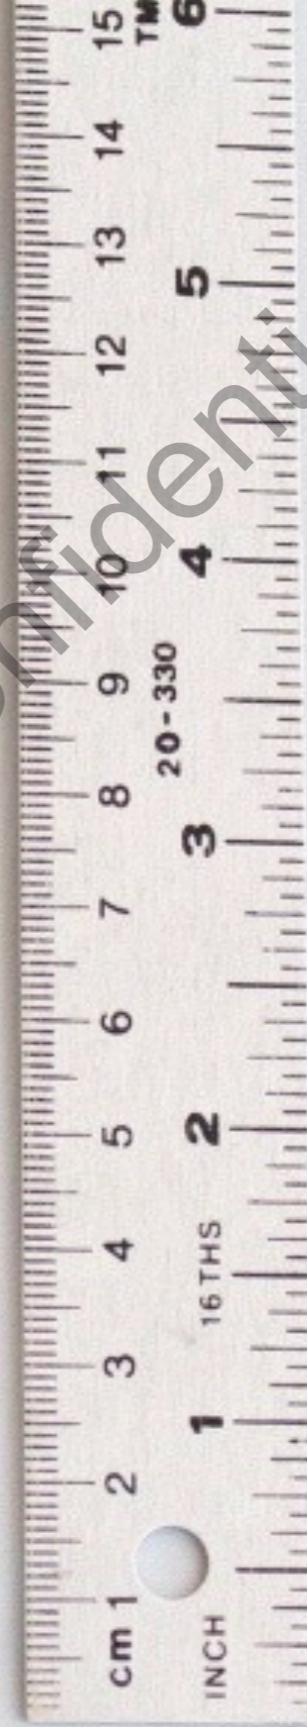

# A1660, A1779, A1778, A1780- Front Face

Multi-Touch panel, LCD display, Earpiece receiver,  
FaceTime camera, Home button

Apple Proprietary and Confidential

**A1660, A1779, A1778, A1780- Right side**

Sleep/Wake button, UICC card tray

Apple Proprietary and Confidential

**A1660, A1779, A1778, A1780- Left side**

Ring/Silent switch, Volume buttons

Apple Proprietary and Confidential

A1660, A1779, A1778, A1780- Top side

Apple Proprietary and Confidential

**A1660, A1779, A1778, A1780- Bottom side**

Speaker, Lightning connector, Microphone

**A1660, A1779, A1778, A1780 - Back side**

Rear camera, Microphone, Flash Light

Apple Proprietary and Confidential