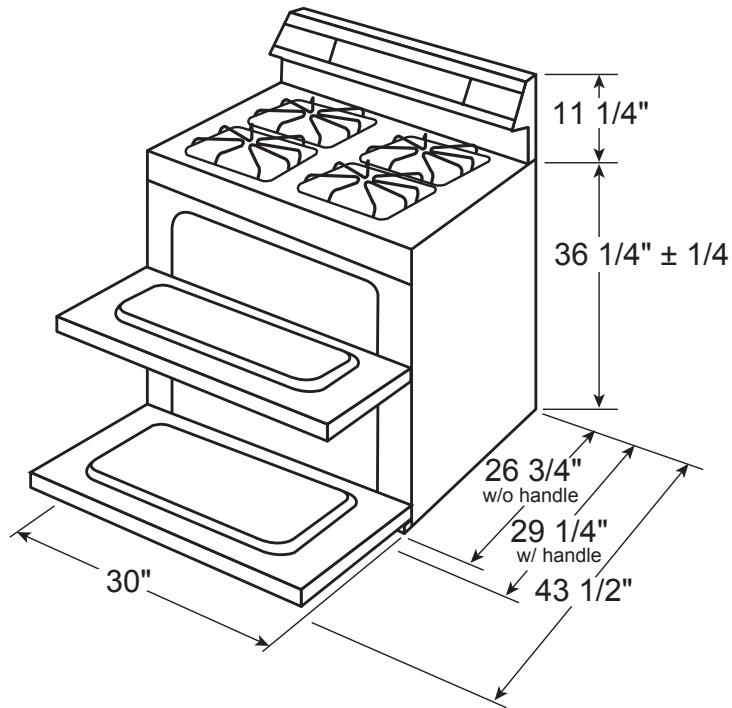

JGBS86SP/EP

GE® 30" Free-Standing Gas Double Oven Convection Range

DIMENSIONS AND INSTALLATION INFORMATION (IN INCHES)

ELECTRICAL RATING: 120V, 60Hz, 15A

INSTALLATION INFORMATION: Before installing, consult installation instructions packed with product for current dimensional data.

For answers to your Monogram, GE Café™, GE Profile™ or GE Appliances product questions, visit our website at geappliances.com or call GE Answer Center® Service, 800.626.2000.