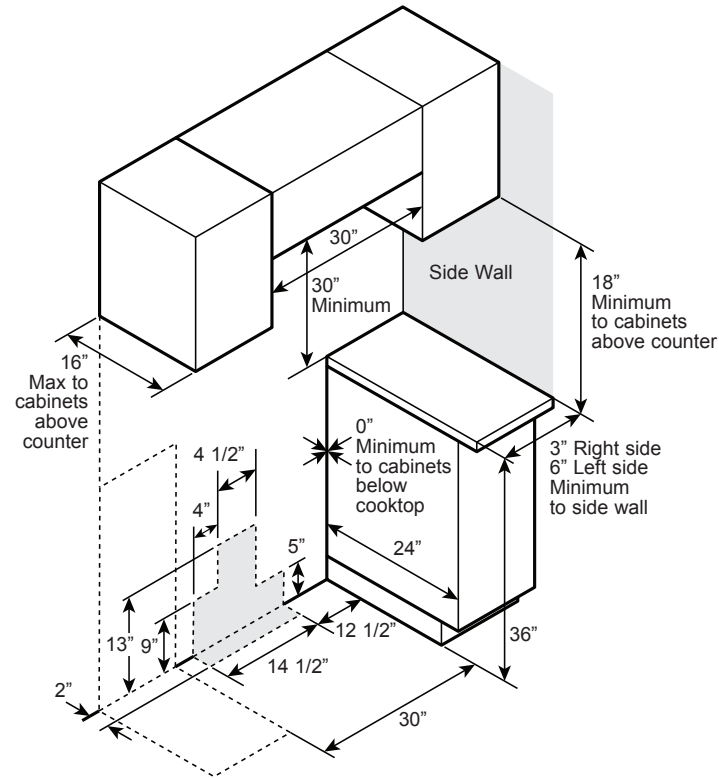

JGBS86SP/EP

GE® 30" Free-Standing Gas Double Oven Convection Range

DIMENSIONS AND INSTALLATION INFORMATION (IN INCHES)

ELECTRICAL RATING: 120V, 60Hz, 15A

INSTALLATION INFORMATION: Before installing, consult installation instructions packed with product for current dimensional data.

For answers to your Monogram, GE Café™, GE Profile™ or GE Appliances product questions, visit our website at geappliances.com or call GE Answer Center® Service, 800.626.2000.