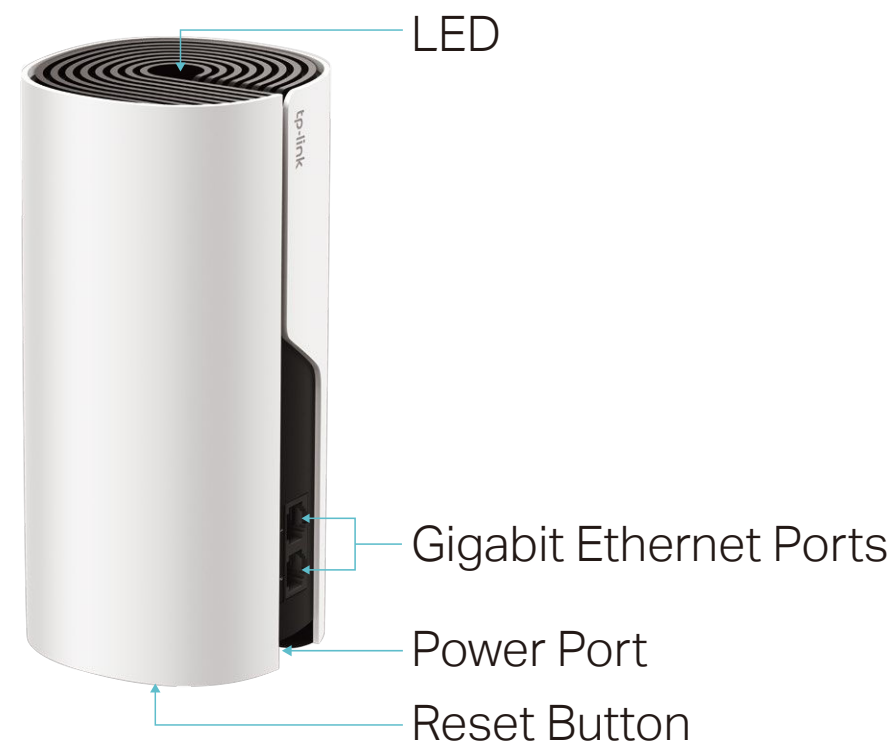

- Router Mode – Create an instant private wireless network
- Access Point Mode – Create Wi-Fi access for any existing wired network

Work with All Deco Models

Form a Mesh network with your desired Deco models

All Deco models can work together. Just expand Mesh Wi-Fi coverage anytime by adding more Decos

Specifications

Hardware

- Ports: 2 WAN/LAN Gigabit Ethernet Ports, 1 Power Port
- Buttons: 1 Reset button on the underside
- Antenna Type: 2 internal dual-band antennas per Deco unit
- Dimensions: 7.5 × 3.6 × 3.6 in. (190.5 × 90.7 × 90.7 mm)
- Power Adapter Input: 100-240V~ 50/60Hz 0.3A
- Power Adapter Output: 12V = 1A