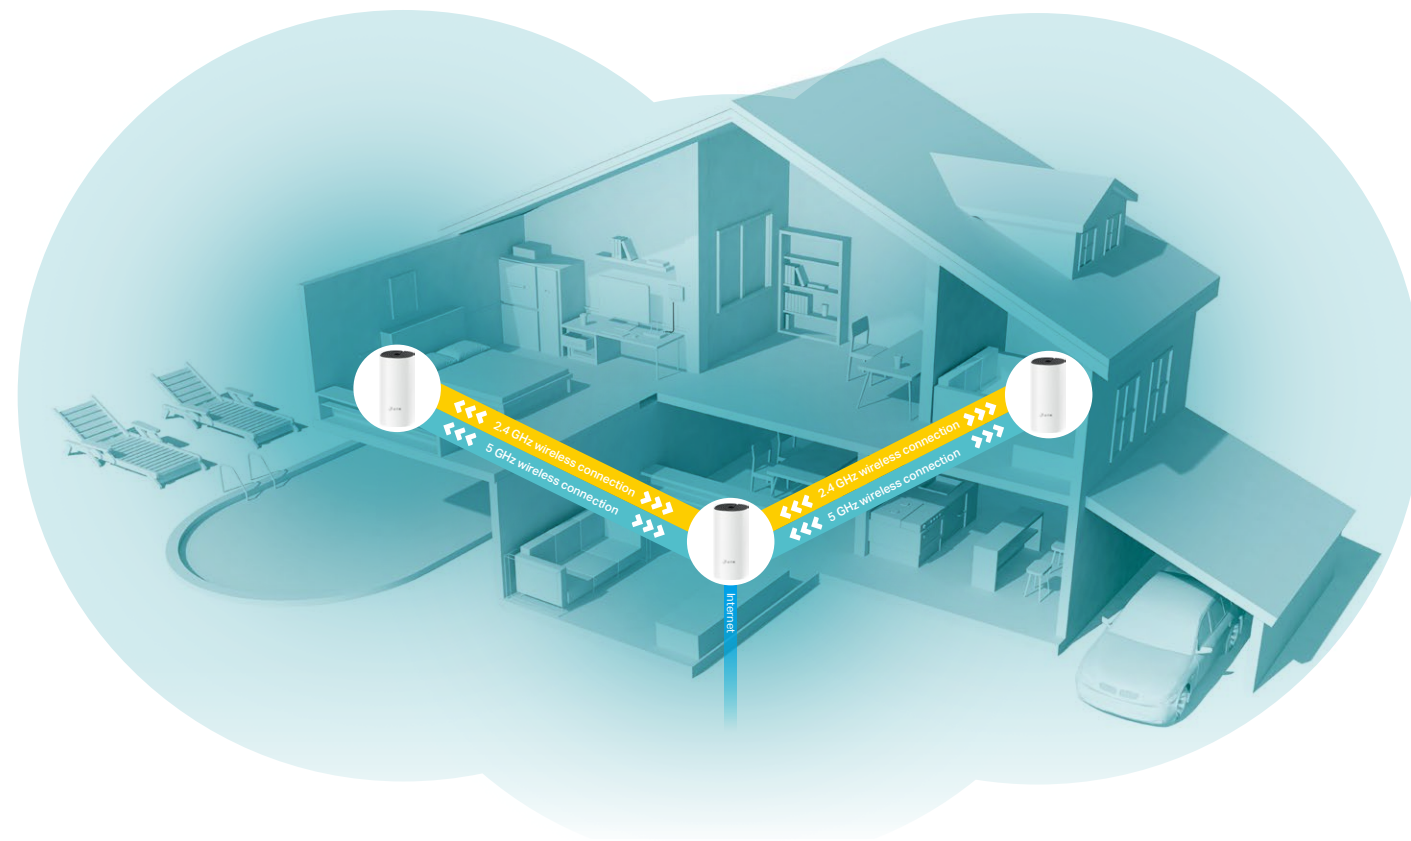

deco™

Whole Home Mesh Wi-Fi System
Seamless Roaming | Parental Controls | Easy Setup

AC1200 Whole Home Mesh Wi-Fi System

Deco M4

tp-link

Highlights

Fast. Stable. Everywhere.

Deco is the simplest way to guarantee a strong Wi-Fi signal in every corner of your home. Enjoy fast, stable connections for an army of devices in a whole-home coverage. Setup is made easier with the Deco app there to walk you through every step.

Wi-Fi Dead-Zone Killer

Eliminate weak signal areas with whole home Wi-Fi. No more searching around for a stable connection.

No More Buffering

3x faster AC1200 dual band Wi-Fi ensures a smooth gaming and 4K streaming experience with 11ac Wave 2 MU-MIMO technology and provides lag-free connections for up to 100 devices.

Seamless Roaming with One Wi-Fi Name

Deco units work together to form one unified Wi-Fi network with a single SSID. Walk through your home and stay connected with the fastest possible speeds thanks to Deco's seamless coverage and Plug-and-Play Mesh Technology.

Parental Controls

Limit online time and block inappropriate content according to unique profiles created for each family member.

Features

Assisted Setup

Easily set up Decos and find the ideal spot to place each unit