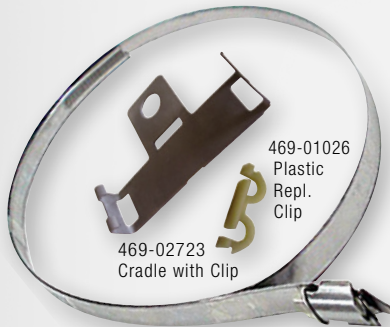

BANDED TPMS SYSTEMS & ACCESSORIES

A

469-01026
Plastic
Repl.
Clip

469-01426
Adjustable Band
for Banded
TPMS Sensors

B