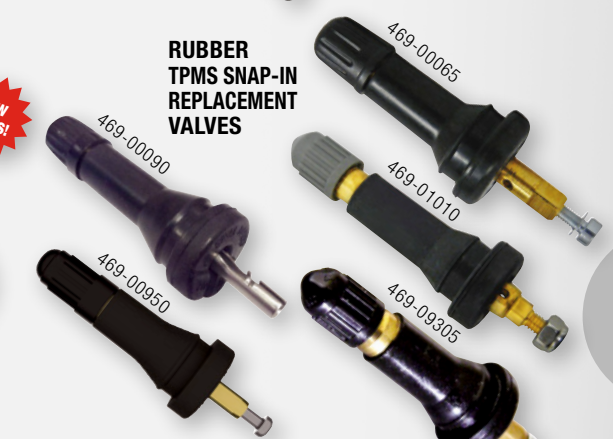

UNIVERSAL TPMS TRANSMITTERS: REDI-SENSOR ACCESSORIES

REDI-Sensor™

A. REDI-Sensor Valve Stems

Ascot No.	Mfg. No.	Description	Qty./Box
469-00770	VS-70	REDI-Sensor Replacement Valve Stem w/ All Components	20
469-00771	VS-70B	REDI-Sensor Valve with Black Anodized Nut and Black Cap	20
469-00772	VS-70S	REDI-Sensor Valve Stem with Cap and Core Assembled	20

B. Dill Aluminum Replacement TPMS Stems

- Metal Replacement Clamp-In Valve for GM, Ford, Dodge Ram, Subaru & Suzuki
- Made from anodized aluminum
- T-10 screw included
- Packaged 20 per box

Ascot No.	Mfg. No.	Description
469-00925	VS-925A	Dill Aluminum Replacement TPMS Stem
469-01925	VS-925B	Dill Aluminum Replacement TPMS Stem (Black)
469-02925	VS-925C	Dill Aluminum Replacement TPMS Stem (Chrome Plated)

C. Rubber TPMS Snap-In Replacement Valves

- Rubber stem & attaching screw for snap-in transmitter
- Cap & core included
- Requires T-10 Torx Tool for assembly/disassembly

Ascot No.	Mfg. No.	Description	Qty./Box
469-00090	VS-90	Rubber Valve Stem Kit for New Dodge and GM Transmitters	25
469-00950	VS-950	Rubber Snap-In Replacement Valve for GM & Ford Transmitters	25
469-00065	VS-65	Rubber Snap-In Stem for Dodge Jeep w/ Square Brass End	25
469-01010	VS-1010	Rubber Snap-In Stem for Hyundai Santa Fe	25
469-09305	VS-930	Dill Rubber Snap-In Replacement Valve for GM Transmitters	25

D. Replacement Rubber Valve & Screw for 7001HP-R REDI-Sensor

Ascot No.	Mfg. No.	Description	Qty./Box
469-00080	VS-80	Repl. Rubber Valve & Screw for 7001HP-R REDI-Sensor	25

E. TPMS Kit for REDI-Sensor

Ascot No.	Mfg. No.	Description
469-07000	7000K	TPMS Kit for REDI-Sensor
469-07020	7020K	TPMS Replacement Component Kit for REDI-Sensor

A

B

C

D

NEW ITEMS!

NEW ITEMS!

NEW ITEM!

NEW ITEM!