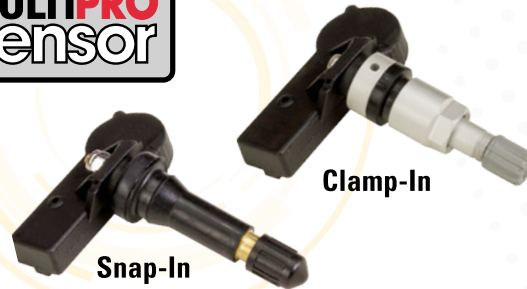

TPMS as Simple as...

1

**Scan and Remove
Failed Sensor**

2

Simply Copy ID

3

Install and Go

**Multi-Application
TPMS Sensors**

- **Out of the Box Solution** - pre-programmed, ready to use (just like an OE sensor).
- **Snap-In and Clamp-In Valve Options** - valve stems are interchangeable.
- **Works with All Major Scan Tools.**

TPMS Tools & Accessories

TPMS Tool Assortment

- Includes all the small TPMS tools necessary for TPMS service.

Grommet Slide

- Durable construction and easy-to-use slide allows for simple grommet removal.
- Hole allows for simple new grommet installation.