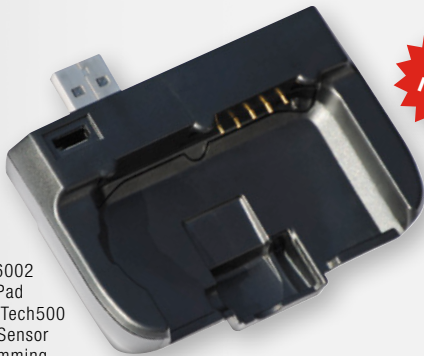

469-56002
TPMS Pad
Bartec Tech500
Smart Sensor
Programming
Fixture

NEW
ITEM!

B. Bartec Tech500 Smart Sensor Programming Fixture

The CUB Programming fixture, when added to the Tech500 tool will give the user the ability to program ANY of the Cubelec programmable sensors.

- Combines at the wheel programming with the very best in TPMS OBDII vehicle coverage
- **Product Validation:** As soon as the sensor is programmed, the Tech500 validates the sensor per the Bartec Application Specification
- Easy to understand and use, the tool intuitively walks the technician through the steps
- Works on all Cubelec variant sensors
- Backed by the Bartec TPMS Technical Support Team

Ascot No.	Mfg. No.	Description
469-56002	WRT500CPF002	Tech500 Smart Sensor Programming Fixture

C