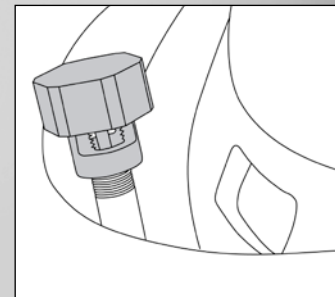

D

469-19860
Tire Deflator Set for
TPMS Valve Stems

D. Tire Deflator Set for TPMS Valve Stems

- Simply replace a standard sized valve cap with this handy tool and the special design will depress the pin in the valve core
- Large openings on the sides of the tool allow air to escape quickly from the tire
- Tools are marked so tires can be returned to their original position on the vehicle so TPMS will not need to be reset
- Also saves time since the valve core has not been removed from the sensor
- Set of 4