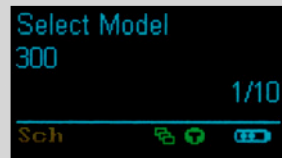

Screenshots: