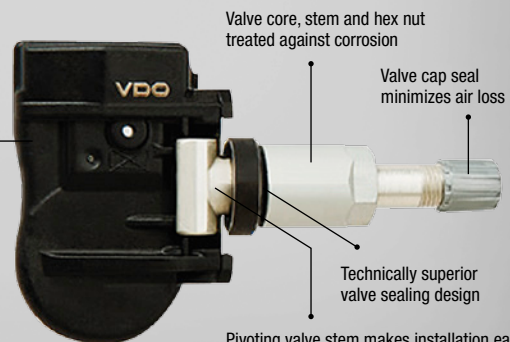

BUILT TO DELIVER LONG-LIFE RELIABILITY:

Waterproof design resists tire air moisture