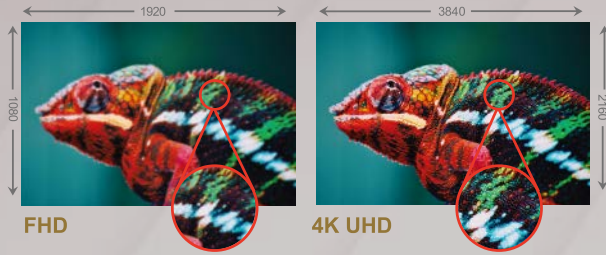

► Features

Brilliant visuals with ultra detailed pictures

4K Ultra High-Definition (3840 x 2160) resolution delivers ultra-crisp picture quality and allows users to see more on the screen at one time. This provides more screen 'real estate' and also shows more detail for sharper and more brilliant images. Whether working on the next beautiful photo, design or even just used for productivity, users will marvel at the true, crisp image that only a UHD display can provide.

Universal respected standard for display visual

VESA-certified DisplayHDR 600 delivers a dramatically different visual experience. Unlike other 'HDR compatible' screens, true DisplayHDR 600 produces astonishing brightness, contrast and colors. With the help of local dimming and high peak brightness up-to 600 nits, images come to life with notable highlights featuring deeper, more nuanced blacks. It renders a fuller palette of rich new colors, delivering a visual experience that engages your senses.

Maximum visibility for better focus

Eliminating the bezel on all 4-sides on this frameless edge-to-edge glass display gives a modern look and offers an expansive experience which makes the display actually feel larger.