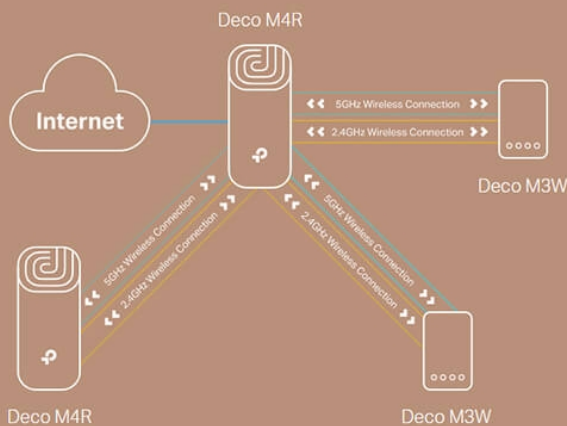

5 GHz 867 Mbps

2.4 GHz 300 Mbps

Single-application connections for up to

100 devices

2-in-1 Router and Access Point Modes

Flexible and multifunctional, the Deco M4 includes a variety of features allowing it to serve as a router or access point. Just choose the mode for your actual network demands and experience the maximum wireless flexibility.

Router (Default)

Instantly generate a private wireless network.

Access Point

Create Wi-Fi access for any existing wired network.

Wi-Fi Made Easy

App-Based Setup

Installing Deco M4 is fast and easy. Just unpack the system, download the Deco app and follow its onscreen directions.

Easy Management

Manage your Wi-Fi at home or away in the Deco app, including seeing the connected devices, prioritizing your devices, setting up a guest network and more.

Voice Control

Pair with Alexa to control Deco M4 with simple voice commands. Enjoy the convenient life.

All Decos Can Work Together

Deco M4 is compatible with every other Deco model to form a Mesh network. Expand Mesh Wi-Fi coverage anytime by simply adding more Decos.

Deco M4 as the Main Router

Deco M4 as the Satellite