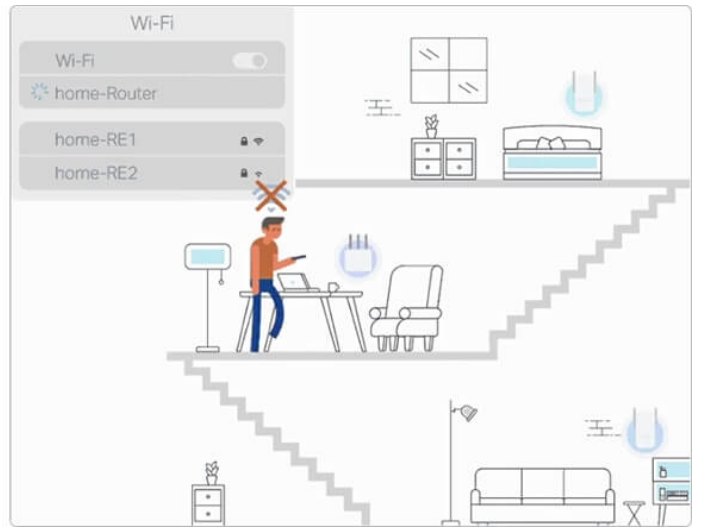

Deco M4 is the simplest way to guarantee a strong Wi-Fi signal in every corner of your home up to 5,500 square feet (3-pack). Wireless connections and optional Ethernet backhaul work together to link Deco units, providing even faster network speeds and truly seamless coverage.

Want more coverage? Simply add another Deco.

Ranch-Style Home

Multi-Story Home

L-Shaped Home

— 2.4 GHz wireless connection

— 5 GHz wireless connection

— Optional Gigabit Ethernet Backhaul

Smooth Operation for Multiple Applications

5 GHz 867 Mbps

2.4 GHz 300 Mbps

Single-application connections for up to

100 devices

2-in-1 Router and Access Point Modes

Flexible and multifunctional, the Deco M4 includes a variety of features allowing it to serve as a router or access point. Just choose the mode for your actual network demands and experience the maximum wireless flexibility.

Router (Default)

Instantly generate a private wireless network.

Access Point

Create Wi-Fi access for any existing wired network.

Wi-Fi Made Easy

App-Based Setup

Installing Deco M4 is fast and easy. Just unpack the system, download the Deco app and follow its onscreen directions.