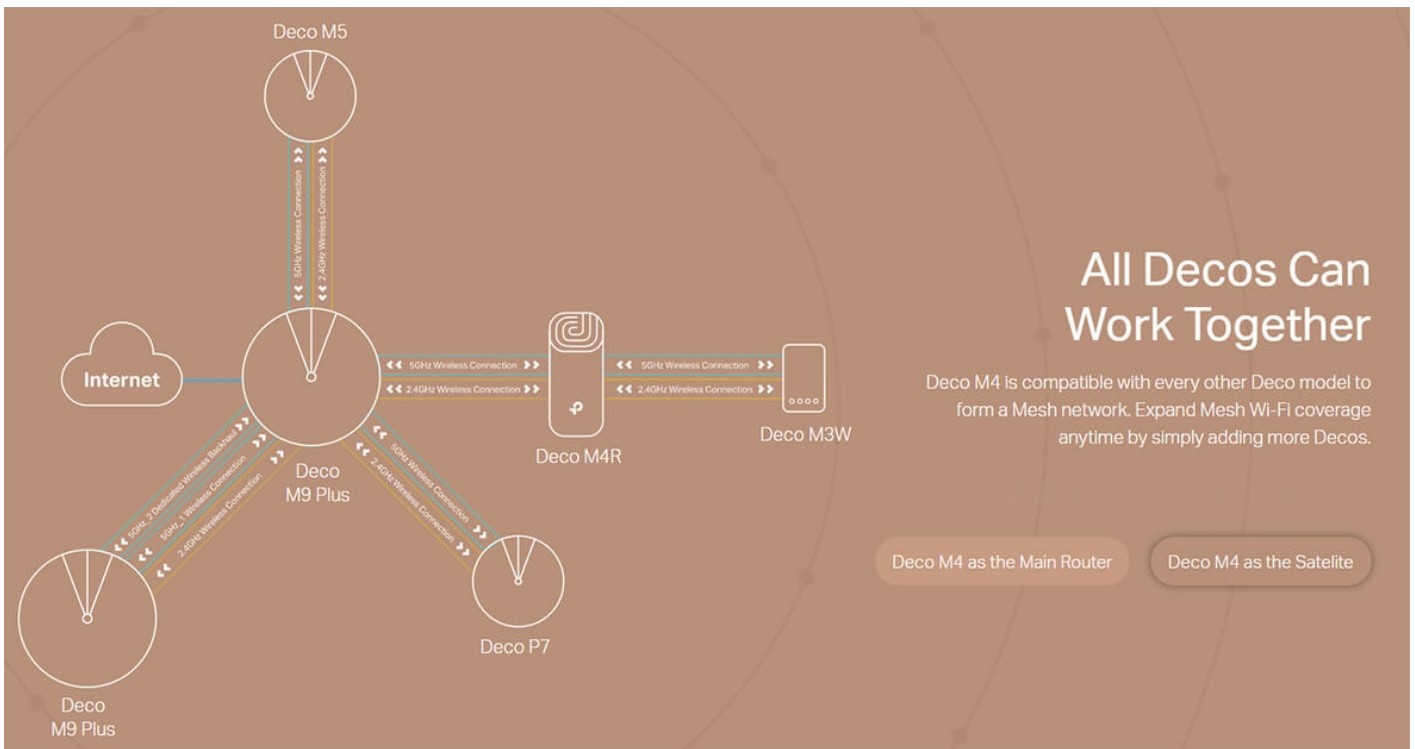

Router (Default)

Instantly generate a private wireless network.

Access Point

Create Wi-Fi access for any existing wired network.

Wi-Fi Made Easy

App-Based Setup

Installing Deco M4 is fast and easy. Just unpack the system, download the Deco app and follow its onscreen directions.

Easy Management

Manage your Wi-Fi at home or away in the Deco app, including seeing the connected devices, prioritizing your devices, setting up a guest network and more.

Voice Control

Pair with Alexa to control Deco M4 with simple voice commands. Enjoy the convenient life.

All Decos Can Work Together

Deco M4 is compatible with every other Deco model to form a Mesh network. Expand Mesh Wi-Fi coverage anytime by simply adding more Decos.

Deco M4 as the Main Router

Deco M4 as the Satellite