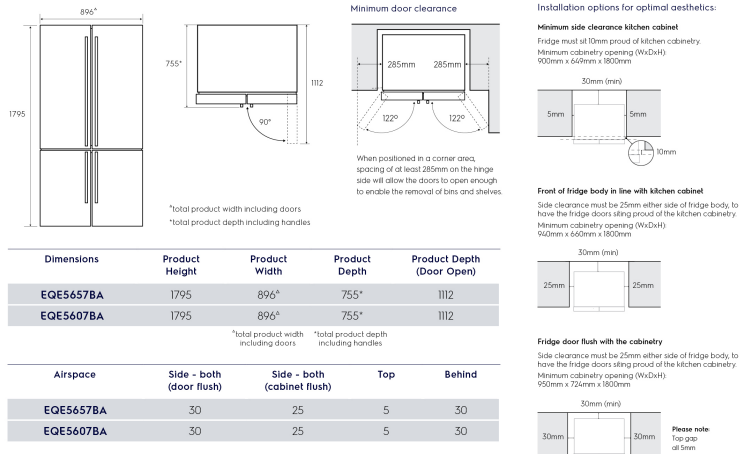

DIMENSIONS

Total height (mm) - 1795, Cabinet height (mm) - 1776, Max door height (mm) - 1795, Total width (mm) - 896, Cabinet width (mm) - 890, Total depth (mm) - 755, Cabinet depth (mm) - 643, Depth door open 90degree (mm) - 1112, Air space at sides (mm) - 30, Air space behind (mm) - 30, Air space above total height (mm) - 5, Food Compartment Capacity (L) - AS/NZS 4474.1 2007 (IEC 62552- 2015) * - 405, Freezer Compartment Capacity (L) - AS/NZS 4474.1 2007 (IEC 62552- 2015) * - 157, Total Capacity (L) - AS/NZS 4474.1 2007 (IEC 62552- 2015) * - 562

Models:
EQE5657BA, EQE5607BA