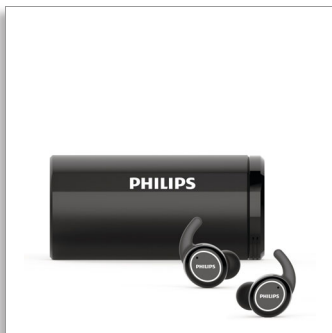

Philips  
Wireless Headphones

6 mm drivers/closed-back

In-ear  
6+18 hrs play time  
Secure fit

TAST702BK

## Ditch the wires.

Train free.

These true wireless in-ear sports earphones love it when you sweat. IPX5 splash resistance and UV clean technology mean you'll stay fresh however hard you go. You get up to 24 hours of play time with the portable charging case.

## Portable charging case.

Hit the gym. Then the trail. These true wireless in-ear headphones come with an ultra-portable charging case.