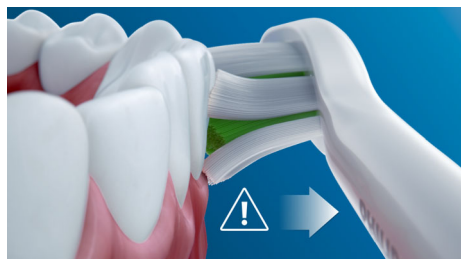

Too much pressure?

You may not notice if you're brushing too hard, but your toothbrush will. If you start taking it

out on your gums, the toothbrush will make a pulsing sound as a reminder to ease off on the pressure.