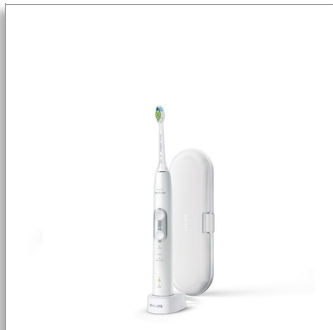

Philips Sonicare  
ProtectiveClean 6100  
Sonic electric toothbrush

Built-in pressure sensor

3 modes, 3 intensities  
2 x BrushSync features  
Travel case

HX6877/21