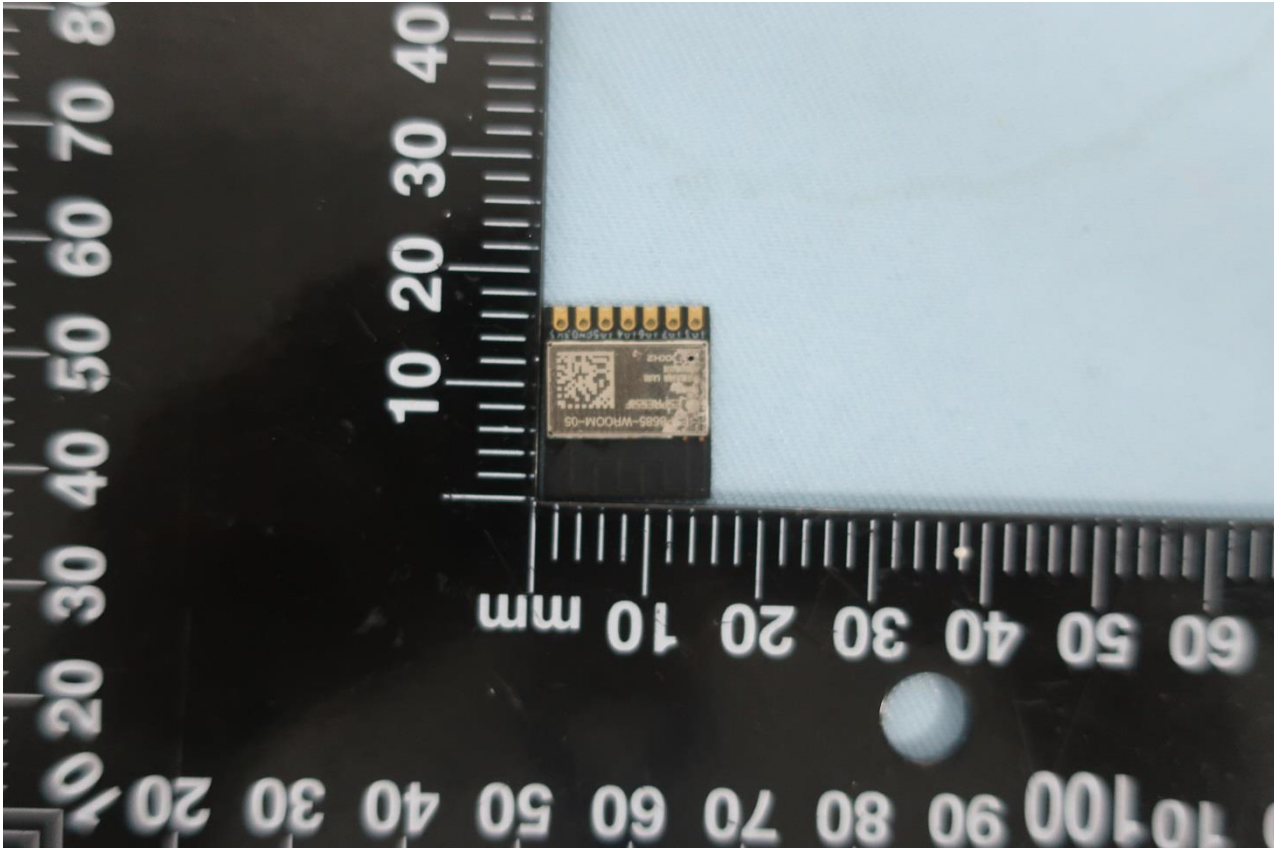

1. External Photograph of EUT

Brand Name: ESPRESSIF / Model Name: ESP8685-WROOM-05

Brand Name: ESPRESSIF / Model Name: ESP8685-WROOM-05