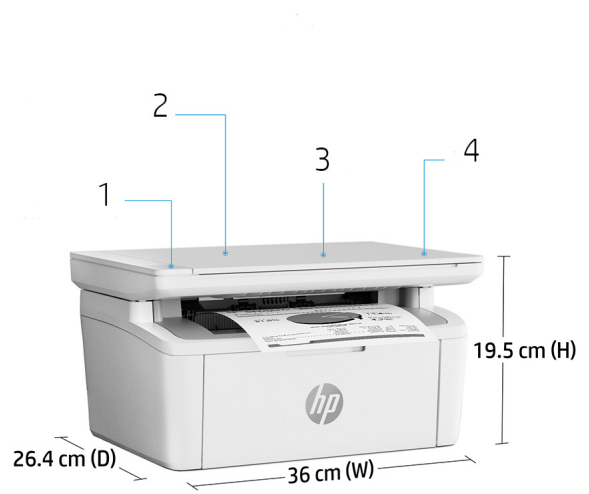

Product walkaround

HP LaserJet MFP M141a Printer shown

1. Intuitive control panel
2. World's smallest laser in its class
3. Letter-size flatbed scanner
4. Easy ID copy