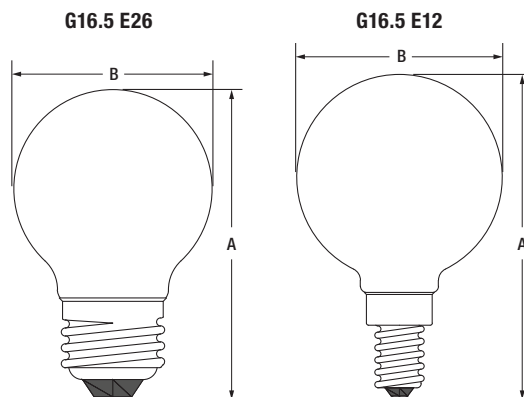

## Ordering Guide

LED	XX	G16.5	X	DIM	9	XX	XX	13Y	TL	BL2
LED	Wattage 4 = 4 Watts 4.5 = 4.5 Watts 5.5 = 5.5 Watts	Lamp Type G16.5	Base Type Blank = Medium C = Candelabra	DIM = Dimmable	CRI 9 = 90	Color Temperature 27 = 2700K 50 = 5000K	Bulb Finish CL = Clear F = Frosted	Lamp Life 13Y = 13 Year Life	TL = Natural with TruWave Technology™	BL2 = 2PK Blister

## Physical Information

	(A) Height inches (mm)	(B) Diameter inches (mm)
G16.5 E26	3.03 (77)	1.97 (50)
G16.5 E12	3.11 (79)	1.97 (50)