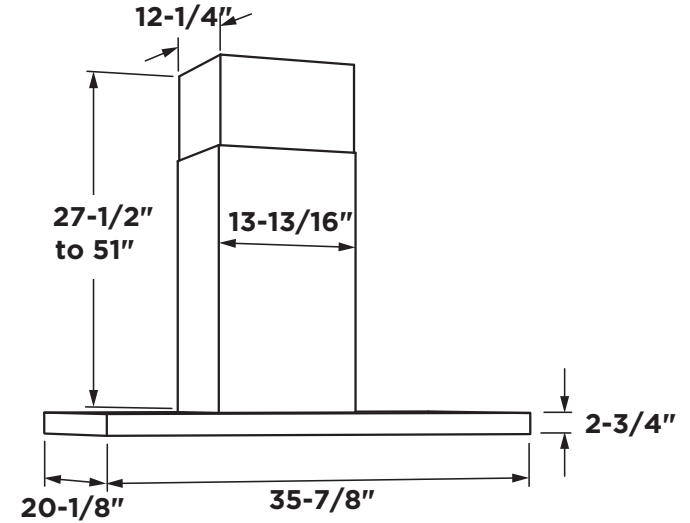

UVW9361SL/BL

36" WiFi Enabled Designer Wall Mount Hood w/Perimeter Venting

DIMENSIONS AND INSTALLATION INFORMATION (IN INCHES)

INSTALLATION INFORMATION:

Before installing, consult Use & Care/installation instructions packed with product for current dimensional data.

OPTIONAL ACCESSORIES

UX12DC9SLSS/BLTS - 12(ft.) Ceiling Duct Cover Kit
Max ceiling height installation with kit - 12'-0" (36" hood spacing)

UX14DC9SLSS/BLTS - 14(ft.) Ceiling Duct Cover Kit
Max ceiling height installation with kit - 14'-0"

UXCF91 - Charcoal Filter (needed if used in recirculation mode)

UXRC1 - Remote Control (Wireless)

AMP RATING	
120V	TBD

36" models require a 36"-wide opening
*The supplied duct cover fits 7'-7" to 10'-6" ceiling heights
(12' ceiling height with optional high ceiling kit UX12DC9SLSS/UX12DCBLTS)
(14' ceiling height with optional high ceiling kit UX14DC9SLSS/UX14DC9BLTS)

The vent hood must be installed 24" min. above the cooking surface. For optimal performance, installing the hood more than 36" above the cooking surface is not recommended. The hood installation height above the cooking surface depends upon ceiling height. The telescopic duct cover conceals the ductwork running from the top of the hood to the ceiling.

NOTE: Installation height should be measured from the cooking surface to the lowest part of the hood. This hood may be installed onto a wall and vented to the outdoors, or it can be installed for recirculating operation. Parts for recirculating operation are supplied with the hood.

For answers to your Monogram, Café™, GE Profile™ or GE Appliances product questions, visit our website at geappliances.com or call GE Answer Center® Service, 800.626.2000.

Specification Revised 8/23