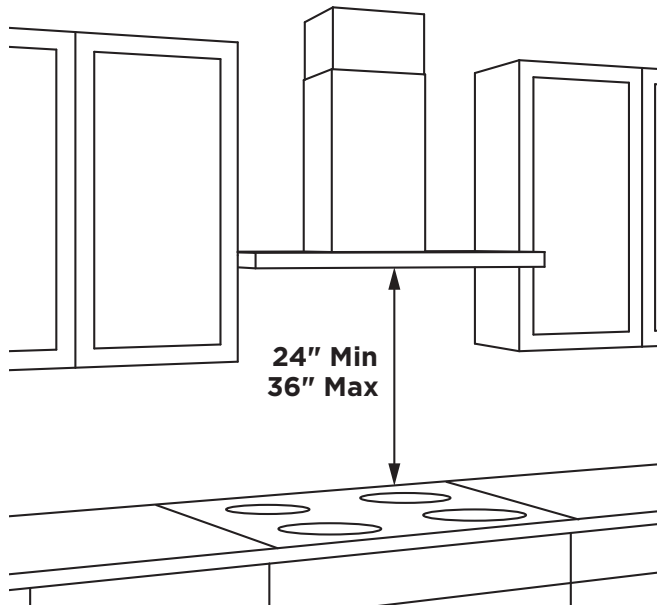

#### OPTIONAL ACCESSORIES

UX12DC9SLSS/BLTS - 12(ft.) Ceiling Duct Cover Kit  
Max ceiling height installation with kit - 12'-0" (36" hood spacing)

UX14DC9SLSS/BLTS - 14(ft.) Ceiling Duct Cover Kit  
Max ceiling height installation with kit - 14'-0"

UXCF91 - Charcoal Filter (needed if used in recirculation mode)

UXRC1 - Remote Control (Wireless)

AMP RATING	
120V	TBD

36" models require a 36"-wide opening  
\*The supplied duct cover fits 7'-7" to 10'-6" ceiling heights  
(12' ceiling height with optional high ceiling kit UX12DC9SLSS/UX12DCBLTS)  
(14' ceiling height with optional high ceiling kit UX14DC9SLSS/UX14DC9BLTS)