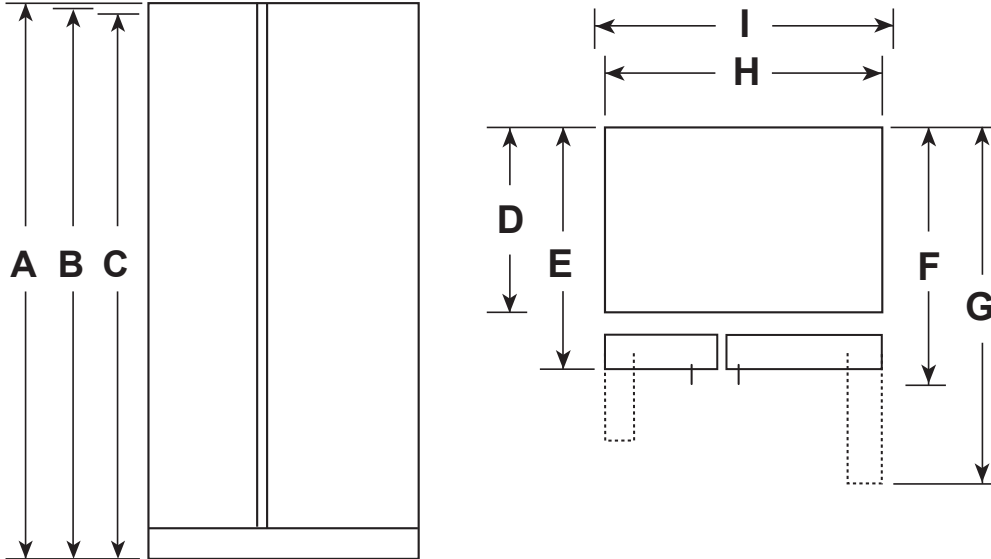

# GSE23GGP/GYP

GE® ENERGY STAR® 23 Cu. Ft. Side-By-Side Refrigerator

## DIMENSIONS AND INSTALLATION INFORMATION (IN INCHES)

|                    |  |        |
|--------------------|--|--------|
| OVERALL DIMENSIONS | Height to top of hinge (in.) <b>A</b>                    | 69-7/8 |
|                    | Height to top of door (in.) <b>B</b>                     | 69-5/8 |
|                    | Height to top of case (in.) <b>C</b>                     | 69     |
|                    | Case depth without door (in.) <b>D</b>                   | 28-1/2 |
|                    | Case depth less door handle (in.) <b>E</b>               | 32-3/4 |
|                    | Case depth with door handle (in.) <b>F</b>               | 34-3/4 |
|                    | Depth with fresh food door open 90° (in.) <b>G</b>       | 50-1/2 |
|                    | Width (in.) <b>H</b>                                     | 32-3/4 |
|                    | Width with door open 90° inc. door handle (in.) <b>I</b> | 42-1/4 |
| AIR                | Each side (in.)  | 1/8    |
|                    | Top (in.)  | 1      |
|                    | Back (in.)   | 2      |