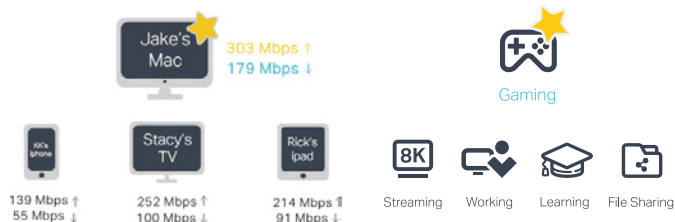

Exclusive Network Security App, Your On-The-Go Security Helper

Through the exclusive device security app, your devices and personal information are well protected anytime and anywhere.

Device Security

- Antivirus
- Online Threat Protection
- Smart Firewall

Online Security

- Secure VPN Client
- Privacy Monitor

Parental Controls: Protect Your Kids and Maintain Healthy Digital Habits

Age-level filters and online time limits provide your family with personalized and appropriate internet access. With a detailed report of your home network, you can check the sites your children visit and how much time they spend on each. It's a great way to know your children are safe while they're having fun online.

App Blocker

Blocks inappropriate apps by category or by the app itself to ensure children's online experience.

Content Filter and Safe Search

Filter and block content that may not be appropriate for your kids to search for or read by setting keywords like sex, violence, or drugs.

YouTube Restrictions

Block potentially unsafe videos and channels that might contain inappropriate content.

Time Schedule

Ensures your family maintains healthy digital habits by setting time schedules and granting extra online time when necessary.

Exclusive App, Comprehensive Network Safety for Kids

The exclusive parental controls app for kids adds the "on the go" scene, allowing parents to track kids' locations, block inappropriate apps/websites, and more, even if they aren't connected to your home Wi-Fi. This helps solve the problem of management permissions when kids are off the internet.

Geofencing and Real-Time GPS Locations

Device Management

Quality of Service (QoS)

By Device Priority

By Application/Mode Priority

Comprehensive Reports