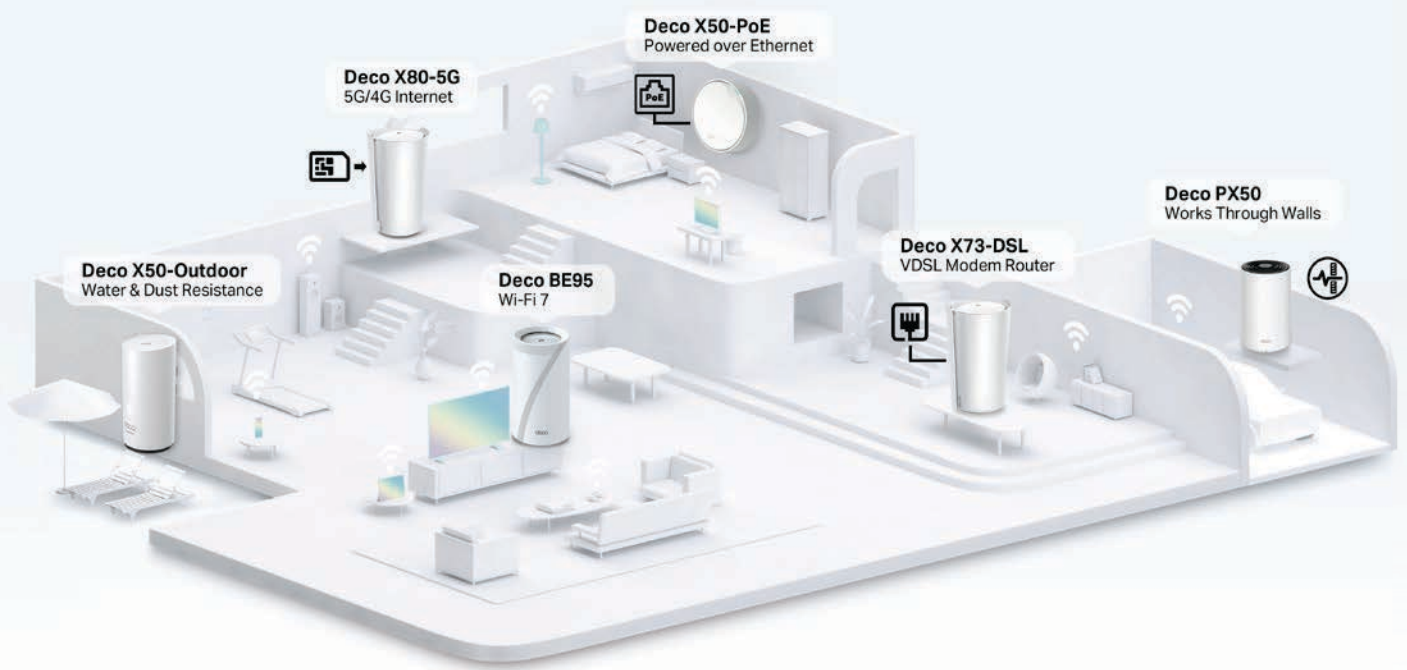

Smart Security for Smart Living, Real-Time IoT Protection

HomeShield provides comprehensive security protection and builds a safer, cleaner internet to help users explore the online world.

Network Protection

- Malicious content filtering
- IoT Protection
- Intrusion Prevention
- Ad Blocker

Parental Controls

- Connected with Home Wi-Fi
- Leave Home (with exclusive kids' app)
 - Geofencing and Real-Time GPS Locations
 - Devices Management
 - App Management

Quality of Service

Comprehensive Reports

Diversified Product Lines Meet Every Scenario

Deco provides solutions for all scenarios, and you can choose different Deco series/installation methods according to your demands. To accommodate these requirements, technologies such as 5G/4G, IP65, and PoE have been integrated into the Deco line.

Multiple Installation Options

Indoor to Outdoor

Tabletop/Ceiling/Wall Mount/Pole Mount

Full-scenario for All Your Internet Demands

Flexible Internet Access

Powerline Mesh: Works Through Walls and Floors

IoT Mesh Built for Smart Living