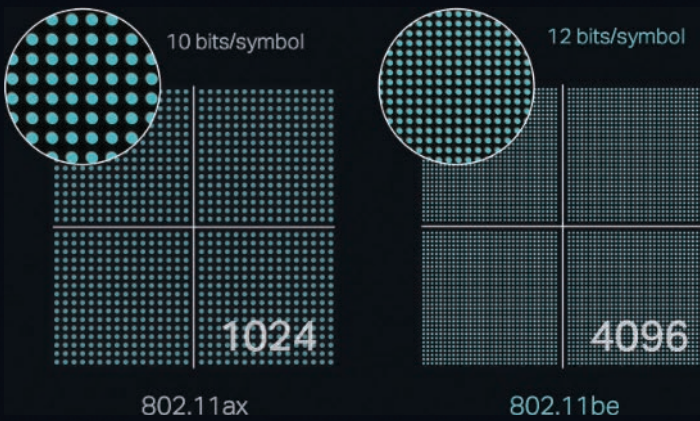

► **Pack More Data for Higher Speeds with 4K-QAM**

4096-QAM improves raw speeds by 20% compared to Wi-Fi 6's 1024-QAM. This allows you to watch flawless 4K/8K videos and play massive online games without lag.