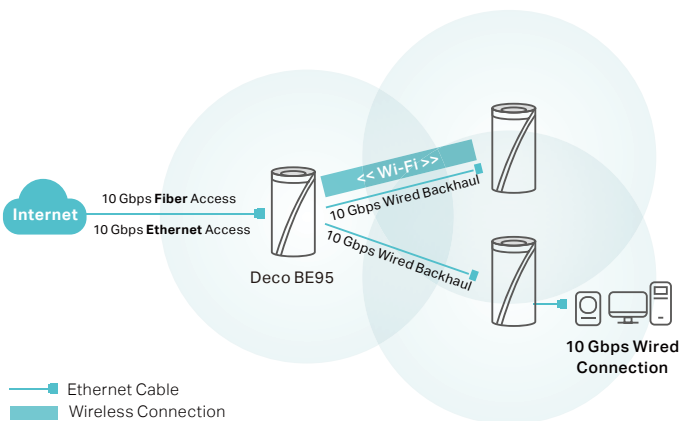

All Deco Models Work Together

With TP-Link Mesh Technology, every Deco model works together to immerse your whole home in powerful Wi-Fi no matter its size or shape. Want more coverage? Simply add more Deco units.

Whole Home Mesh Wi-Fi 7 Systems

BE33000 Whole Home Mesh Wi-Fi 7 System

Deco BE95

33 Gbps Deco Mesh and Whole Home Multi-Gig Coverage

As the flagship high-end Wi-Fi 7 Mesh system, Deco BE95 features the latest 6 GHz band, 320 MHz bandwidth, and 4K-QAM for a combined speed of up to 33 Gbps across 16 streams, bringing whole home multi-gigabit coverage.

Ultra-Fast Quad-Band Experience with 16 Streams

Deco BE95, a Wi-Fi 7 powered quad-band network boosts overall speeds up to a stunning 33 Gbps, ideal for demanding applications like 8K video and cloud gaming.

Whole Home 10 Gbps Connectivity

10 Gbps Wired Connectivity

2× 10 Gbps + 2× 2.5 Gbps ports offer multi-Gig wired connections, so all your internet demands are met.

SPF+ Slot: High-Speed Fiber Connections

1× 10 Gbps SFP+ slot for high-bandwidth connectivity, converting fiber data to Ethernet cable data with an SFP module. This builds long-range point-to-point connections easily.