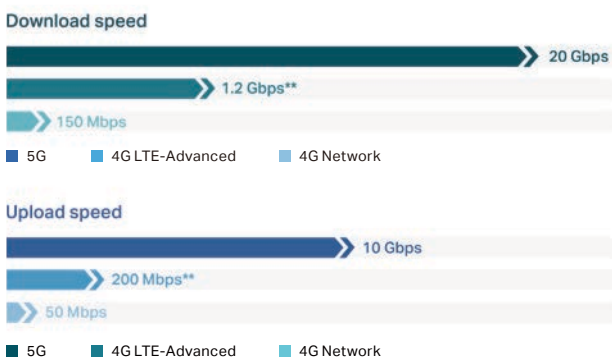

**Refer to the below corresponding pages to find the product models.

5G

The Perfect Fusion of Cutting-Edge Tech for Multi-Gigabit Wi-Fi

The 5th Generation of Cellular Networks + The 7th Generation of Wi-Fi Networks

What is 5G?

5G is the 5th generation of mobile networking, which enables connections for virtually everything.

What Does TP-Link 5G + Wi-Fi 7 Bring?

5G brings ultra-fast connections into your home and unlocks true Wi-Fi 7 speeds. Take advantage of the incredible fast upload speeds—upload videos and live stream your life! Just plug in the 5G SIM card and play with the latest generation of Wi-Fi.

How does 5G work ?

The new **5G NR** air interface will further enhance OFDM to deliver a much higher degree of flexibility and scalability. 5G can operate in both lower bands (e.g., **sub-6 GHz**) as well as **mmWave** (e.g., 24 GHz and up), which will bring extreme capacity, multi-Gbps throughput, and low latency.

17x Faster than 4G, up to 20 Gbps*

Lower latency, down to 1ms

Denser Connections

The Number of Devices per 1 km² Supports

5G applications

Enhanced mobile broadband

5G mobile technology ushers in new immersive experiences such as VR and AR with faster, more uniform data rates, lower latency, and lower cost-per-bit.