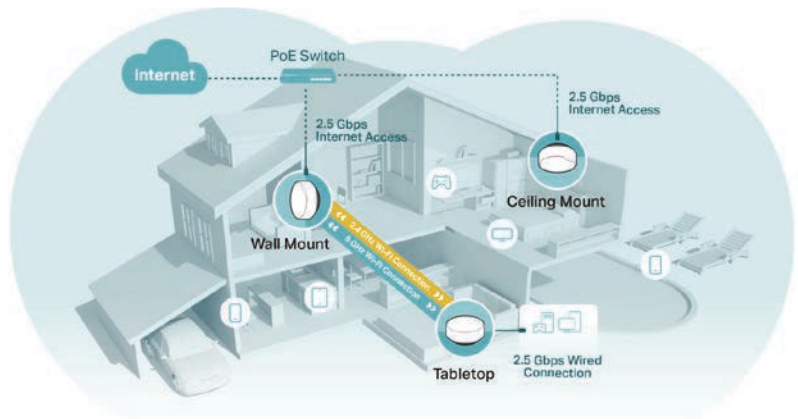

Enhanced Security
TP-Link HomeShield

- **AI-Driven Mesh** - Provides the ideal mesh Wi-Fi unique to your home and network environment by intelligently learning and improving itself from experience.
- **Improved Capacity** - OFDMA and MU-MIMO technologies enable simultaneous transmissions to over 150 devices.
- **Ultra-Low Latency** - Greater reduction in latency enables more responsive gaming and video chatting.
- **Minimized Wi-Fi Interference** - BSS Color avoids unnecessary slowdowns and minimizes Wi-Fi interference from the neighborhood.
- **Seamless Roaming** - Deco units work together to form a unified network. Walk through your home and stay connected with the fastest possible speeds.
- **Total Security** - WPA3, the next-gen encryption method, creates extra protection for your network.

Full-Scenario Mesh Wi-Fi, Everywhere

AX3000 Whole Home Mesh Wi-Fi 6 System with PoE

Deco X50-PoE

Flexible in Every Way

Deco X50-PoE lets you install, power, and access the internet exactly as you need. Place it on a tabletop or install it on a ceiling or wall with our adaptive accessories.

- Multiple Installation Options
- PoE/DC Power Supply
- Wired and Wireless Backhaul
- Supports Router/AP Mode

Multi-Scenario PoE Mesh Wi-Fi

Faster, Broader, More Devices

- Wi-Fi 6 Speed up to 3.0 Gbps
- Up to 2.5 Gbps Internet Access
- Connects over 150 Devices
- Covers up to 6,500 ft² / 600 m² (3-pack)