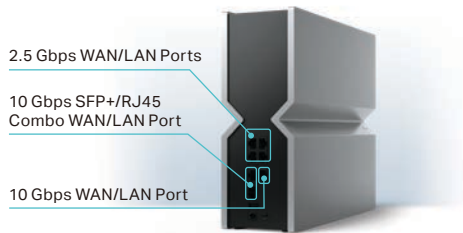

10G Multi-Gig Internet Connection

Don't waste your gigabit internet access. BE900 is equipped with a 10 Gbps WAN/LAN Port, a 10 Gbps SFP+/RJ45 Combo WAN/LAN Port, and four 2.5 Gbps LAN ports, ensuring maximum flexibility and boosted throughput. With SFP+, NAS can be provided with high-speed fiber data transmission.