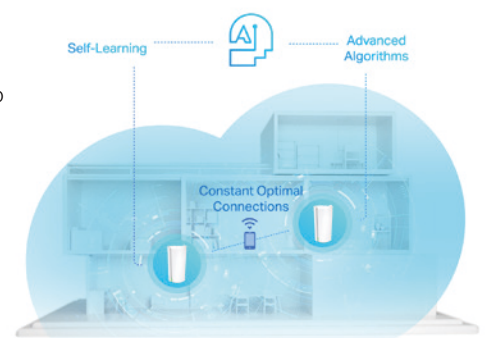

Sub-6GHz

General

10G Multi-Gigabit Network

- ① 10 Gbps Multi-Gig Internet Access
- ② 10 Gbps Wired Connection

Seamless AI-Driven Mesh for a Smarter Home

Deco uses its custom algorithms to automate the connections on your network, ensuring the strongest possible signals at all times.

Smart Security for Smart Living, Real-Time IoT Protection

HomeShield provides comprehensive security protection and builds a safer, cleaner internet to help users explore the online world.

Network Protection