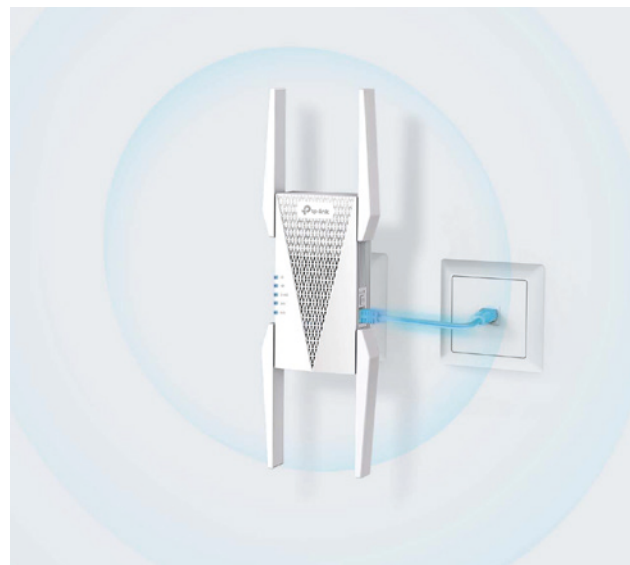

Improved Capacity

Provides up to 1200 MHz additional spectrum, more than doubling the number of pathways and dramatically increasing network capacity.

Uninterrupted Streaming

Create a Mesh network by connecting to a EasyMesh-Compatible* router for seamless whole home coverage.

Built-In Access Point Mode

RE815XE is more than just a range extender. Simply plug an Ethernet cable into its port to easily turn wired connections into high-speed tri-band wireless signals.

*The EasyMesh Compatible function is still being developed on some models and will be supported in subsequent software updates.