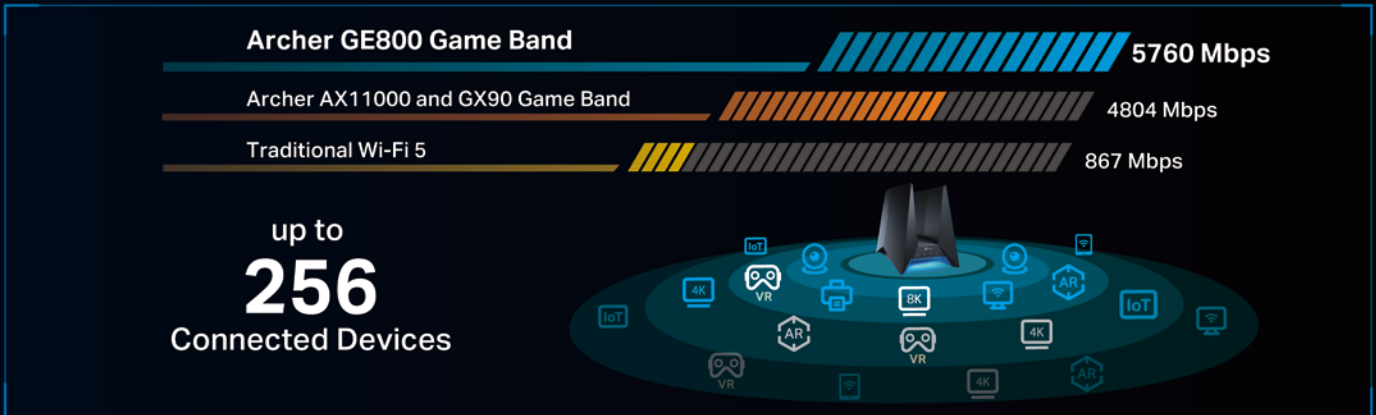

Hardware Forged for Gaming

» Unrivaled Wi-Fi and Connectivity

TP-Link Gaming Series routers, equipped with 12-stream tri-band, fuel your need for high-speed downloading and streaming. Wi-Fi 7 routers effortlessly connect up to 256 devices running games — all with minimal latency.