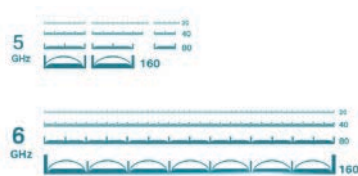

More Throughput

Allows for 7 additional 160 MHz channels that double bandwidth and throughput, enabling more simultaneous connections with no buffering.