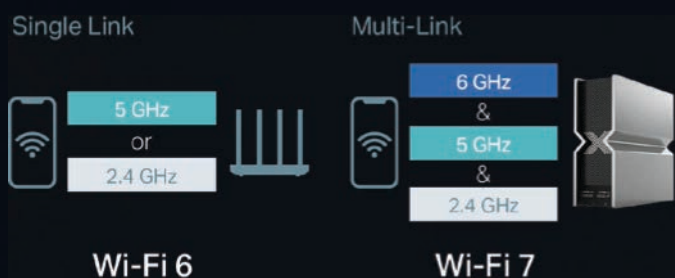

▶ Multi-Link Operation (MLO) Increases Throughput, Reduce Latency and Improve Reliability

Traditional Wi-Fi devices use a single link to transmit data. With Multi-Link Operation (MLO), Wi-Fi 7 enables devices to simultaneously send and receive data across different frequency bands and channels to increase throughput, reduce latency, and improve reliability for emerging applications like VR/AR, online gaming, remote offices, and cloud computing.