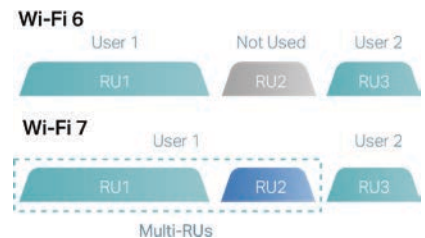

Higher Efficiency

Multi-RU increases data transfer efficiency by introducing a more flexible way for Resource Unit (RU) allocation. Preamble Puncturing, MLO, and flexible bandwidth combination further increase efficiency.