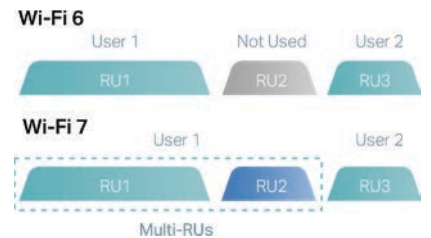

Seamless Roaming with EasyMesh-Compatible*

Create a mesh network by connecting to a EasyMesh Compatible router for seamless whole home coverage.

10G Multi-Gig Internet Connection

A 10 Gbps port makes full use of gigabit speeds from your local ISP. Break through the 1G bottleneck and drive your devices to peak performance.