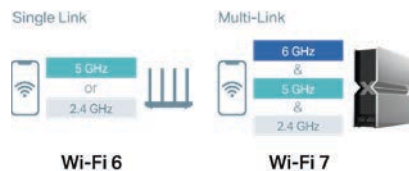

Less Latency

Multi-Link Operation (MLO) enables your network to simultaneously send and receive data over multiple radio bands to create a single aggregated connection, reducing latency and increasing anti jamming.