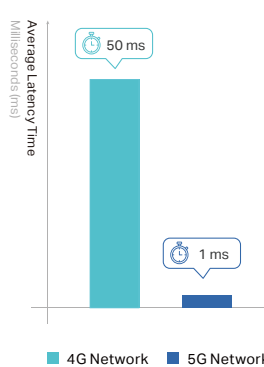

Lower latency, down to 1ms