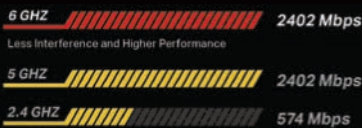

▶ Unparalleled Tri-Band Speed

The brand-new 6 GHz band is wide enough for 7 extra 160 MHz channels. Exclusive to Wi-Fi 6E devices, 6 GHz prevents drops in speed and interference from legacy devices.

▶ Refined Security