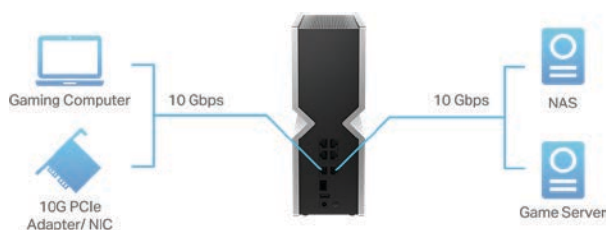

Wi-Fi 7 Applications

A Real Upgrade for Businesses

An Unstoppable Stream of Entertainment

A Revolution in the Intelligent Lifestyle

10GbE

10G and 2.5G Multi-Gigabit Ports — Multi-Gigabit Wired Connections and Unlock the Full Potential of Wi-Fi 7

TP-Link Wi-Fi 7 routers, range extenders, and Deco Whole Home Mesh Wi-Fi with 10GbE and 2.5GbE ports

▶ 10G and 2.5G WAN Ports Maximize Internet Access

10 Gbps or 2.5 Gbps WAN ports make full use of gigabit speeds from your local ISP. Break through the 1G bottleneck and drive your devices to peak performance. WAN/LAN support gives you remarkable flexibility to tailor both ports to fit your network's needs.

▶ 10G and 2.5G LAN Ports for Super-Fast Transfer Rates

Transmit stable multi-gigabit connections to the 10G and 2.5G LAN ports. By connecting your wired devices, such as a gaming PC and Network-Attached Storage (NAS) server, experience immersive gaming without lag, transfer files at gigabit speeds, and edit large images and videos from your NAS.

▶ Same Cables, New Speed

Designed to integrate flawlessly into existing gigabit Ethernet network infrastructures, guaranteeing speeds 5x faster* using standard Cat 5e Ethernet cables—no Cat 6 wiring needed. With Cat 6a or higher rated cables, 10G connections can reach up to 100 meters (328 feet).