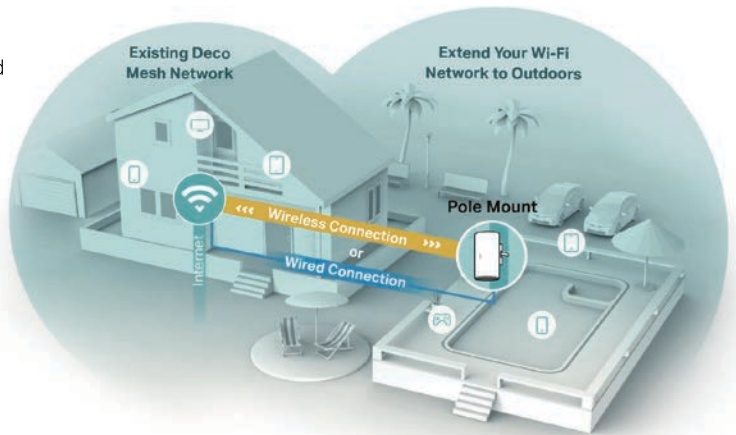

Compact Design, Easy for Installation

Put your Deco anywhere you want

Deco has flexible installation to meet various demand scenarios. Place it on a tabletop or install it on a ceiling or wall with our adaptive accessories.

Take Your Network Outdoors

AX3000 Outdoor/Indoor Mesh Wi-Fi 6 Unit

Deco X50-Outdoor

➤ Ideal for Fast Outdoor Wi-Fi

Deco X50-Outdoor features a weatherproof enclosure and solid operating temperature, enabling strong Wi-Fi signals outside. Flexible installation and power supply make it even easier for outdoor use.

- IP65 Waterproof & Dustproof
- Great Operating Temperature Range
- Multiple Installation Options
- Supports PoE/AC for Easy Power Supply

➤ Faster, Broader, More Devices

- Wi-Fi 6 Speed up to 3.0 Gbps
- Works with All Deco Models
- Connects over 150 Devices
- Covers up to 2,500 ft² / 230 m² (1 unit)