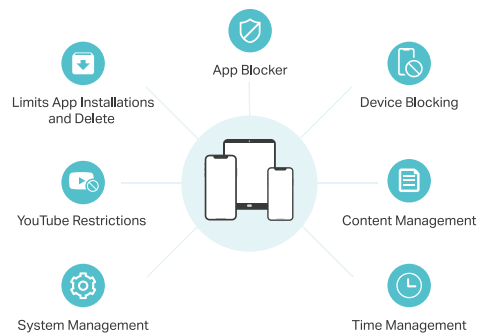

Device Management

Quality of Service (QoS)