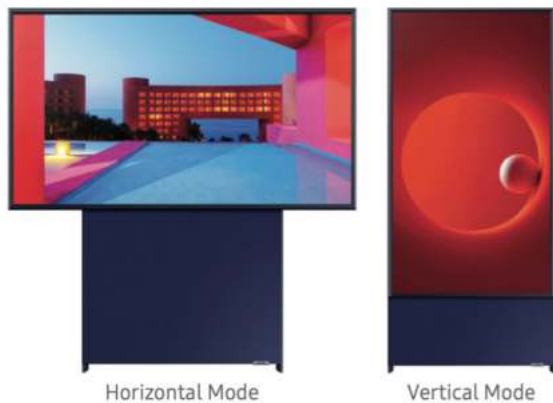

The Sero

Size Class

Highlights

Mobile Optimized Screen

See the content from your favorite apps as it was meant to be seen.* The screen rotates to landscape mode for TV and movies and changes to portrait for mobile content and apps.

*Available on Samsung Galaxy devices with Android OS 8.1 and higher.

Tap View

Share music, movies, and more from your phone to your TV with a tap.*

*Tap View is available on Samsung Galaxy devices with Android OS 8.1 and higher.

Anti Reflection with Matte Display

Enjoy more screen visibility with virtually no light reflection, night or day.

Ambient Mode +™

Turn the blank screen into a display for captivating photos that play to your aesthetic.*

*Background feature accuracy may vary based on TV location and is dependent on wall designs, patterns and/or colors. SmartThings app on a mobile device (Android, iOS) is required for some functionality. App features may be limited at launch; please continue to check for updates.

QLED Technology

See what you've been missing on a crisp, clear picture that's 4X the resolution of Full HD. With the Quantum Processor 4K, transform what you watch into stunning 4K.