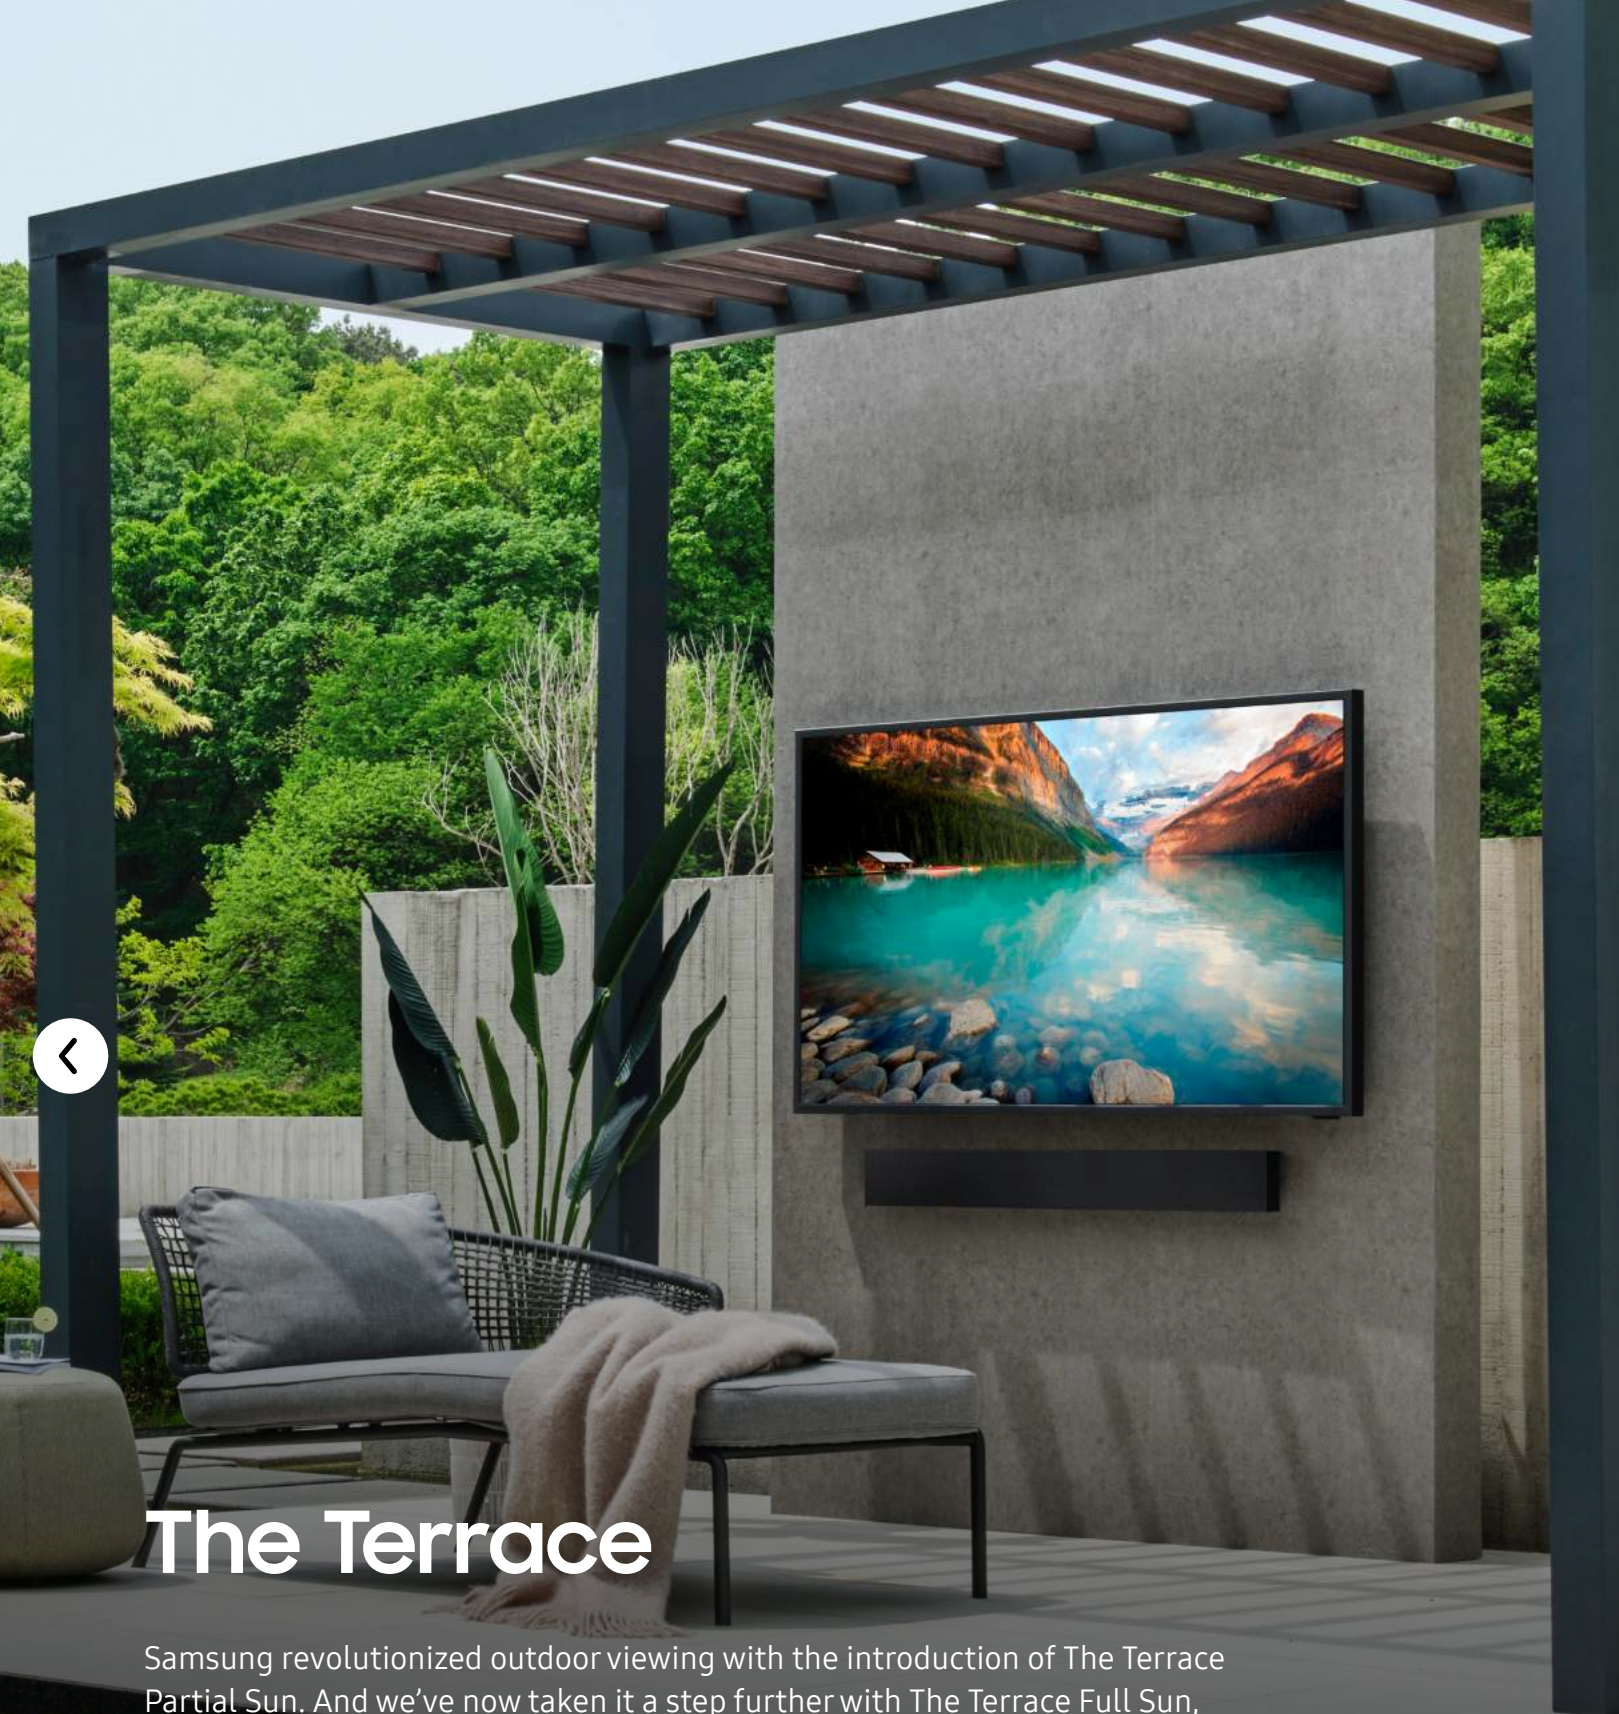

# The Terrace

Samsung revolutionized outdoor viewing with the introduction of The Terrace Partial Sun. And we've now taken it a step further with The Terrace Full Sun, allowing you to place your Terrace TV wherever you like, shade or not.\*