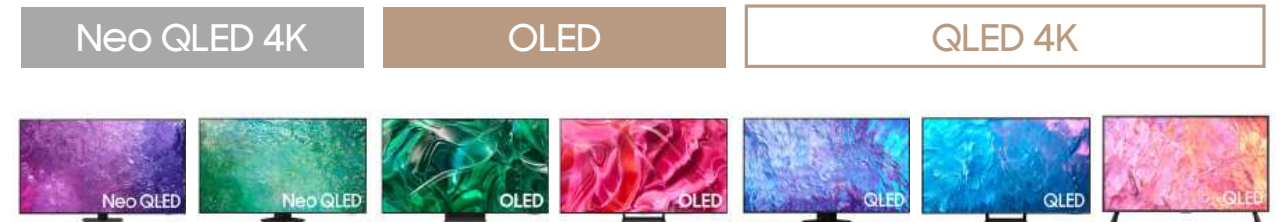

QN90C	QN85C	S95C	S90C	Q80C	Q70C	Q60C
Sizes	98", 85", 75", 65", 55", 50", 43"	85", 75", 65", 55"	77", 65", 55"	83", 77", 65", 55"	98", 85", 75", 65", 55", 50"	85", 75", 65", 55"	85", 75", 70", 65", 55", 50", 43", 32"
Backlight	Quantum Matrix with Mini LED	Quantum Matrix with Mini LED	OLED	OLED	Full Array	Dual LED	Dual LED
Resolution	4K	4K	4K	4K	4K	4K	4K
Mounting Type	VESA or Slim Fit²	VESA or Slim Fit	VESA or Slim Fit³	VESA or Slim Fit	VESA	VESA or Slim Fit	VESA or Slim Fit
Bezel Design	4 side bezel-less⁴	4 side bezel-less	4 side bezel-less	4 side bezel-less	4 side bezel-less⁵	3 side bezel-less	3 side bezel-less
Product Design	NeoSlim	NeoSlim	Infinity One	Laser Slim	AirSlim	AirSlim	AirSlim
Connectivity Location	Rear TV Cabinet	Rear TV Cabinet	One Connect Box	Rear TV Cabinet	Rear TV Cabinet	Rear TV Cabinet	Rear TV Cabinet
HDMI	4	4	4	4	4	4	3
WiFi	WiFi5	WiFi5	WiFi5	WiFi5	WiFi5	WiFi5	WiFi5
HDMI 2.1 Advanced Features	ALLM, VRR (FreeSync™), eARC, 4k@120Hz (FRL)	ALLM, VRR (FreeSync™), eARC, 4k@120Hz (FRL)	ALLM, VRR (FreeSync™), eARC, 4k@144Hz (FRL)	ALLM, VRR (FreeSync™), eARC, 4k@120Hz (FRL)	ALLM, VRR (FreeSync™)⁷, eARC, 4k@120Hz (FRL)	ALLM, VRR (FreeSync™), eARC, 4k@120Hz (FRL)	ALLM, eARC
Digital Broadcasting	ATSC 3.0 NextGenTV	ATSC/ClearQAM	ATSC 3.0 NextGenTV	ATSC 3.0 NextGenTV	ATSC/ClearQAM	ATSC/ClearQAM	ATSC/ClearQAM
Control	IP, Serial, IR	IP, Serial, IR	IP, Serial, IR	IP, Serial, IR	IP, Serial, IR	IP, Serial, IR	IP, Serial, IR⁸
VG-ARAC43WMTZA Rotating Mount Compatible	Yes; 65", 55", 50", 43"	Yes; 65" & 55"	Yes; 65" & 55"	No	No	No	No

Connectivity

¹; 98" refers to QN98QN90A, ²; 98QN90A does not support Slim Fit, ³; 77S95C does not support Slim Fit, ⁴; 98QN90A, 50QN90C & 43QN90C feature 3 side bezel-less, ⁵; 98Q80C & 50Q80C feature 3 side bezel-less, ⁶; FreeSync Compatible, ⁷; 50Q80C does not support FreeSync, ⁸; Requires USB-to-ExLink Adaptor

Support

Tech Hotline	Samsung Tech Support Hotline: (866) 208-2911
Service Hotline	Samsung Consumer Dealer Service Hotline: (866) 797-8727
Brawn Consulting	Brawn Consulting Hotline: (442) 245-6332
CI Web Portal	Register to download custom installer product info, 2D drawing, etc.: www.samsung.com/custominstall
IP Control	Contact Your AMX, Control4, Crestron, Extron, Elan, Josh.ai, RTI, Savant, or URC representative