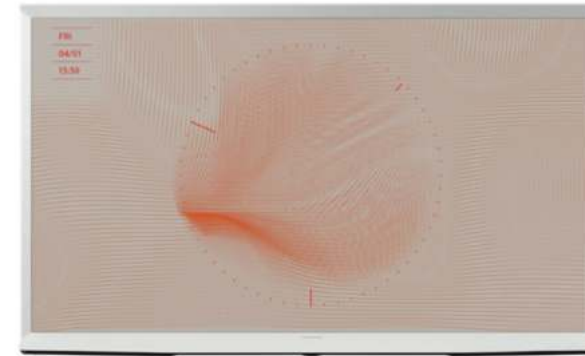

The Serif

Size Class

Highlights

Iconic I-Shaped Design

This unique collaboration with the award winning design duo Ronan and Erwan Bouroullec blends design and technology into a simple, functional solution for connecting with what we enjoy most in life.

100% Color Volume with Quantum Dot

Get a billion brilliant colors that stay true even in bright scenes.*

*QLED televisions can produce 100% Color Volume in the DCI-P3 color space, the format for most cinema screens and HDR movies for television.

Anti Reflection with Matte Display

Enjoy more screen visibility with virtually no light reflection, night or day.

NFC on TV

Mirror the sound from your Android device with one touch.

Ambient Mode +™

Customize your display to fill the screen with what you love.*

*Background feature accuracy may vary based on TV location and is dependent on wall designs, patterns and/or colors. SmartThings app on a mobile device (Android, iOS) is required for some functionality. App features may be limited at launch; please continue to check for updates.

Quantum Processor 4K

Elevate your picture to 4K with machine based AI.