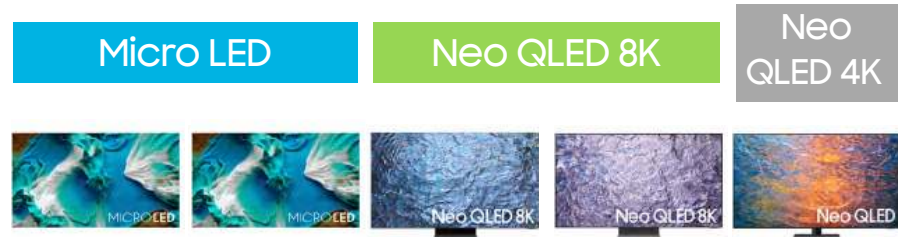

2023 Core TV Line Up

	MS1A	MS1B	QN900C	QN800C	QN95C
Sizes	110"	101", 89"	85", 75", 65"	85", 75", 65"	85", 75", 65"
Backlight	Micro LED	Micro LED	Quantum Matrix PRO with Mini LED	Quantum Matrix PRO with Mini LED	Quantum Matrix with Mini LED
Resolution	4K	4K	8K	8K	4K
Mounting Type	VESA or Included Mount	VESA or Included Mount	VESA or Slim Fit	VESA or Slim Fit	VESA or Slim Fit
Bezel Design	Zero Bezel	Zero Bezel	Zero Bezel	4 side bezel-less	4 side bezel-less
Product Design	Monolith Design	Monolith Design	Infinity One	Infinity One	Infinity One
Connectivity Location	One Connect Box	One Connect Box	One Connect Box	One Connect Box	Rear TV Cabinet
HDMI	6	6	4	4	4
WiFi	WiFi6	WiFi6	WiFi6	WiFi6	WiFi5
HDMI 2.1 Advanced Features	ALLM, VRR (FreeSync™)⁶, eARC, 4k@120Hz (FRL)	ALLM, VRR (FreeSync™), eARC, 4k@144Hz (FRL)	ALLM, VRR (FreeSync™), eARC, 4k@120Hz (FRL)	Adaptive Picture	ALLM, VRR (FreeSync™), eARC, 4k@144Hz (FRL)
Digital Broadcasting	n/a	n/a	ATSC 3.0 NextGenTV	ATSC 3.0 NextGenTV	ATSC 3.0 NextGenTV
Control	IP, Serial, IR	IP, Serial, IR	IP, Serial, IR	IP, Serial, IR	IP, Serial, IR
VG-ARAC43WMTZA Rotating Mount Compatible	No	No	Yes; 65"	Yes; 65"	Yes; 65"