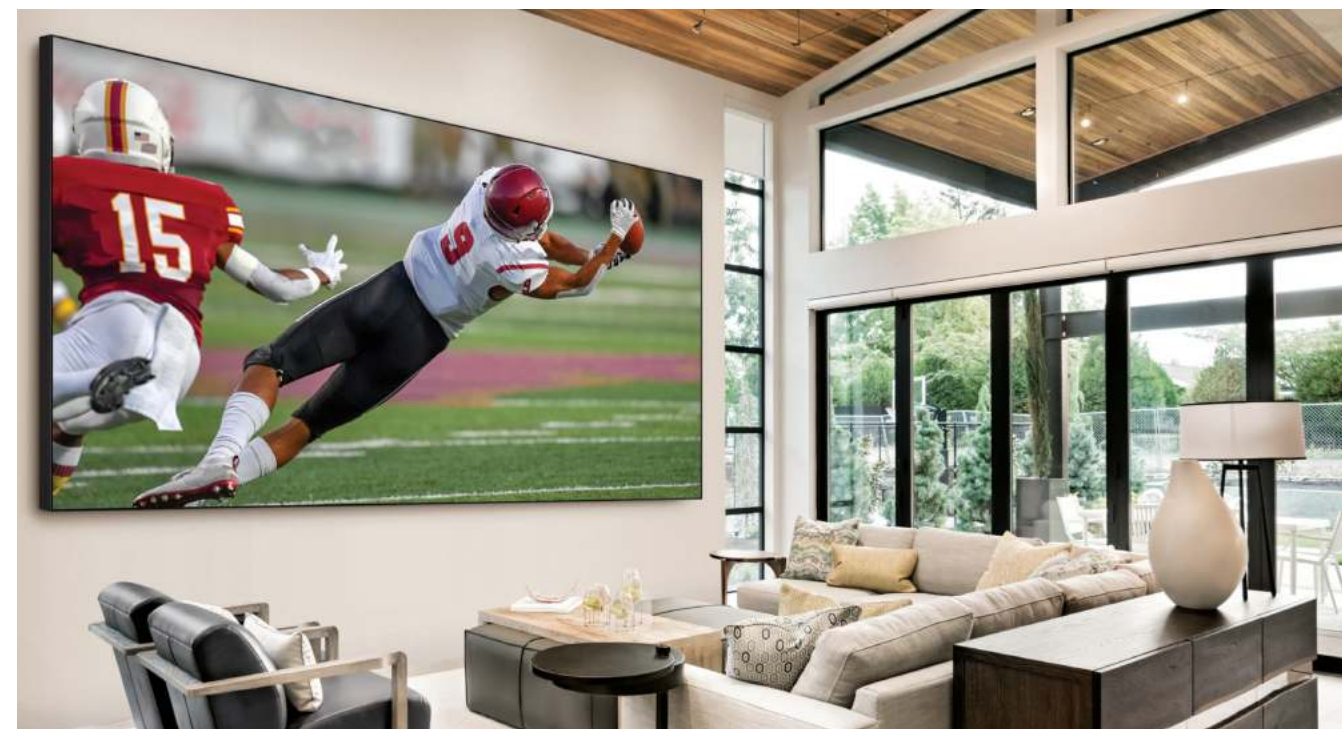

Spotlight Feature - MICRO Color

From a field full of flowers to a gorgeous tropical sunset, see color across the spectrum come to life in its purest form—all with new levels of details revealed in every picture.