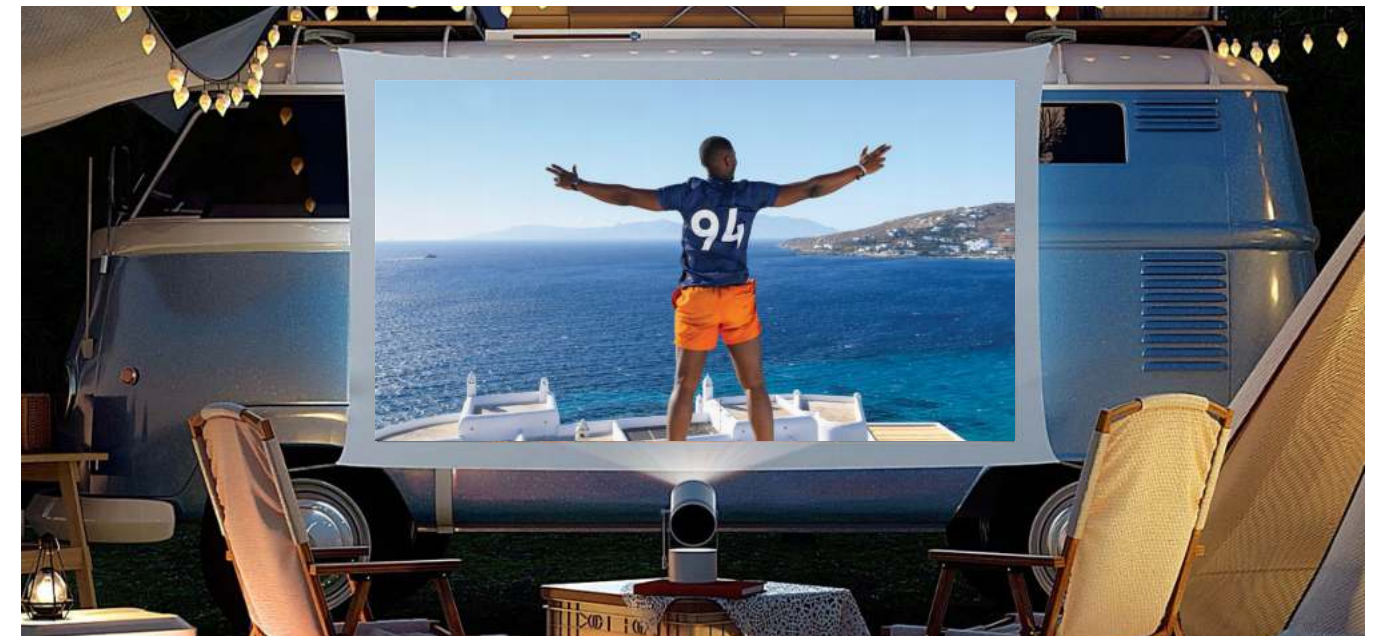

Spotlight Feature - Gaming Hub

Stream Xbox games, no console required.*

*Internet connect, additional gaming service subscription and compatible controller required.