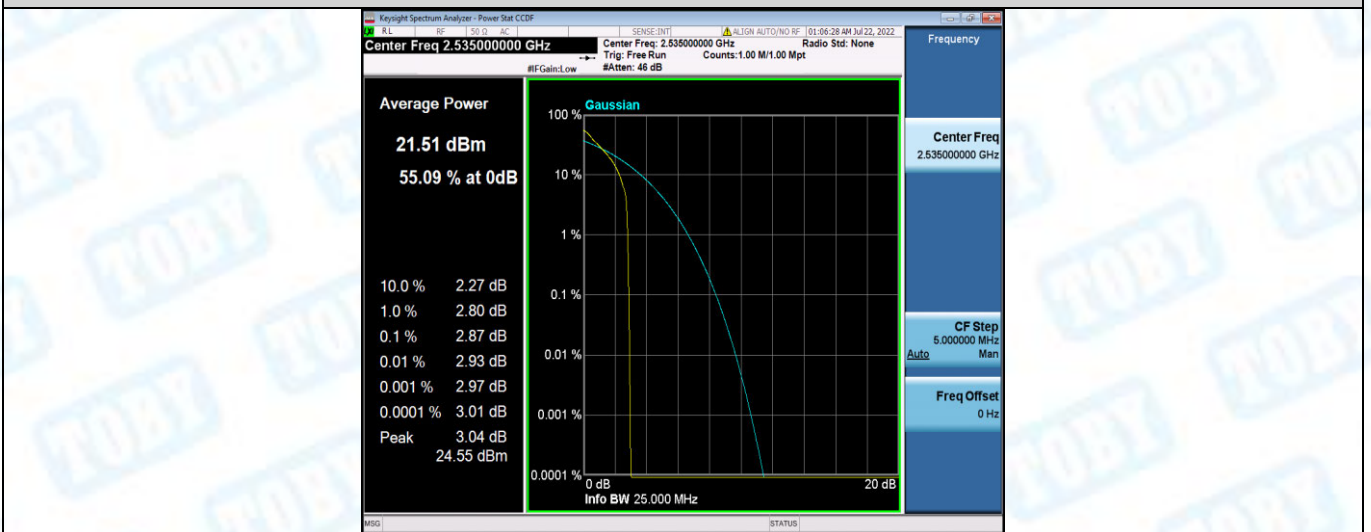

Band7-20MHz-QPSK-21100-1RB#0

Band7-20MHz-QPSK-21100-100RB#0