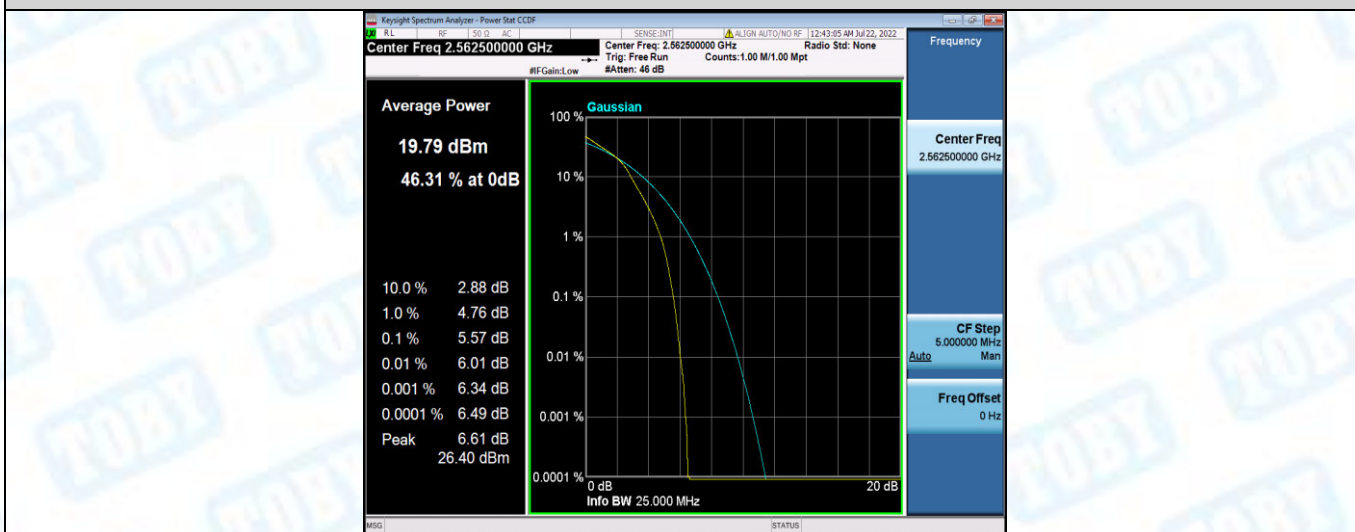

Band7-15MHz-16QAM-20825-75RB#0

Band7-15MHz-16QAM-21100-1RB#0

Band7-15MHz-16QAM-21100-75RB#0

Band7-15MHz-16QAM-21375-1RB#0

Band7-15MHz-16QAM-21375-75RB#0

Band7-20MHz-QPSK-20850-1RB#0

Band7-20MHz-QPSK-20850-100RB#0