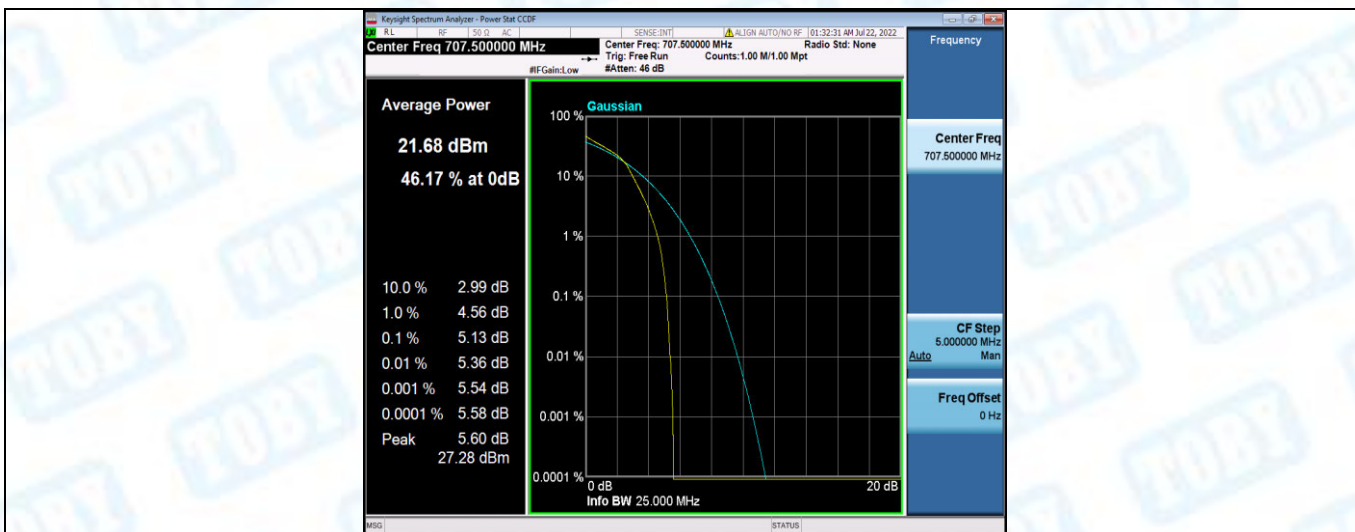

Band12-1.4MHz-QPSK-23173-1RB#0

Band12-1.4MHz-QPSK-23173-6RB#0

Band12-1.4MHz-16QAM-23017-1RB#0

Band12-1.4MHz-16QAM-23017-6RB#0

Band12-1.4MHz-16QAM-23095-1RB#0

Band12-1.4MHz-16QAM-23095-6RB#0

Band12-1.4MHz-16QAM-23173-1RB#0