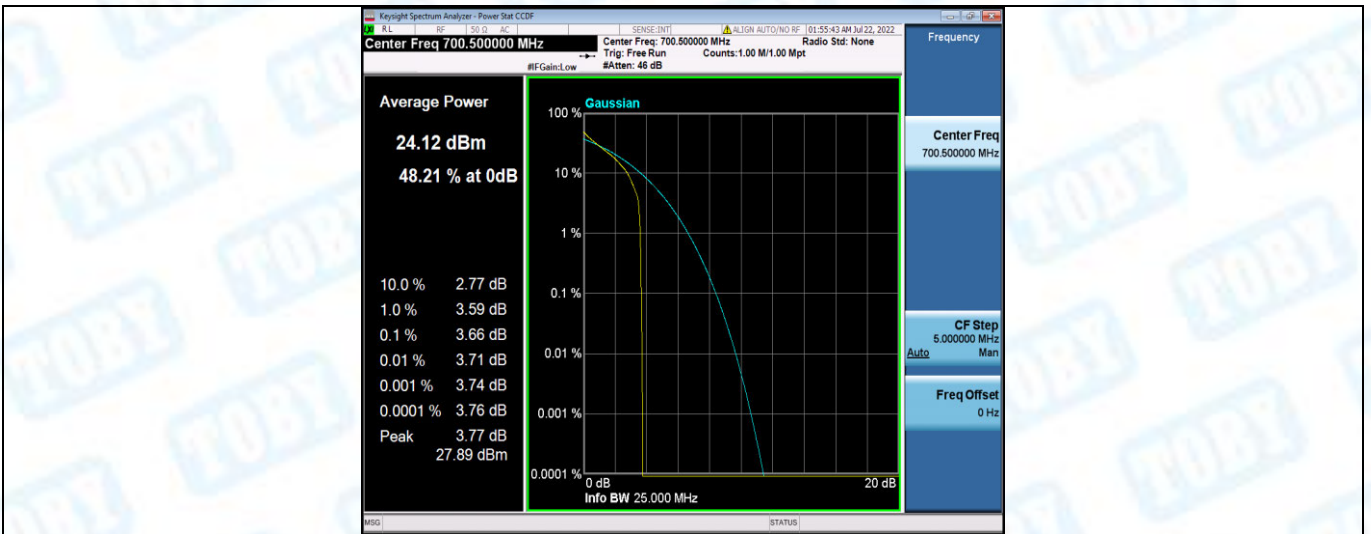

Band12-3MHz-QPSK-23025-1RB#0

Band12-3MHz-QPSK-23025-15RB#0