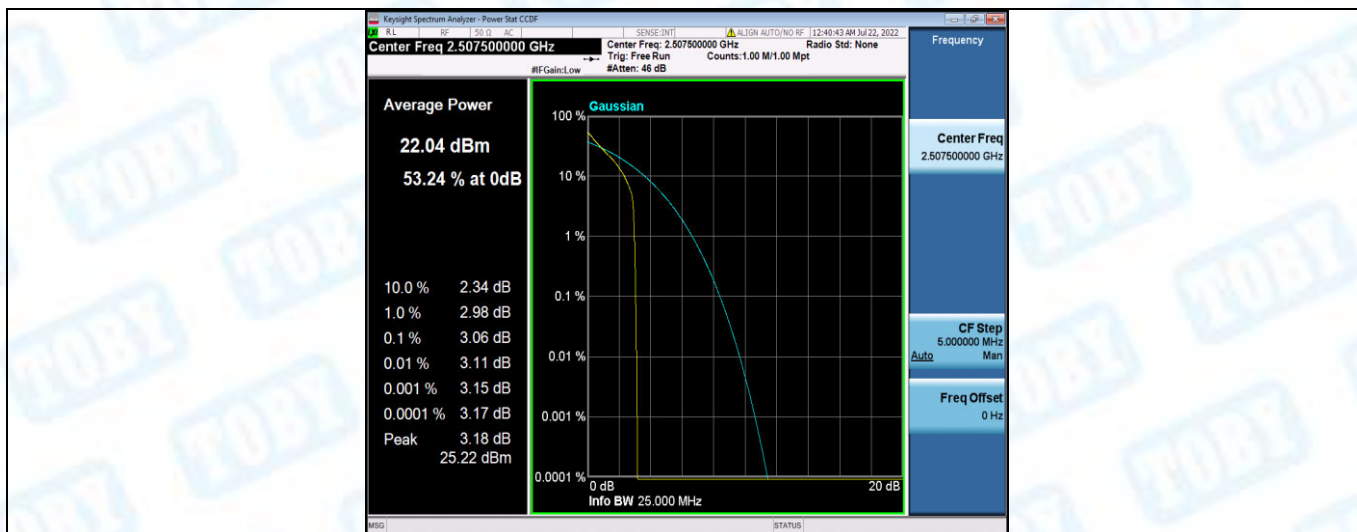

Band7-10MHz-16QAM-21100-50RB#0

Band7-10MHz-16QAM-21400-1RB#0

Band7-10MHz-16QAM-21400-50RB#0

Band7-15MHz-QPSK-20825-1RB#0

Band7-15MHz-QPSK-20825-75RB#0

Band7-15MHz-QPSK-21100-1RB#0

Band7-15MHz-QPSK-21100-75RB#0