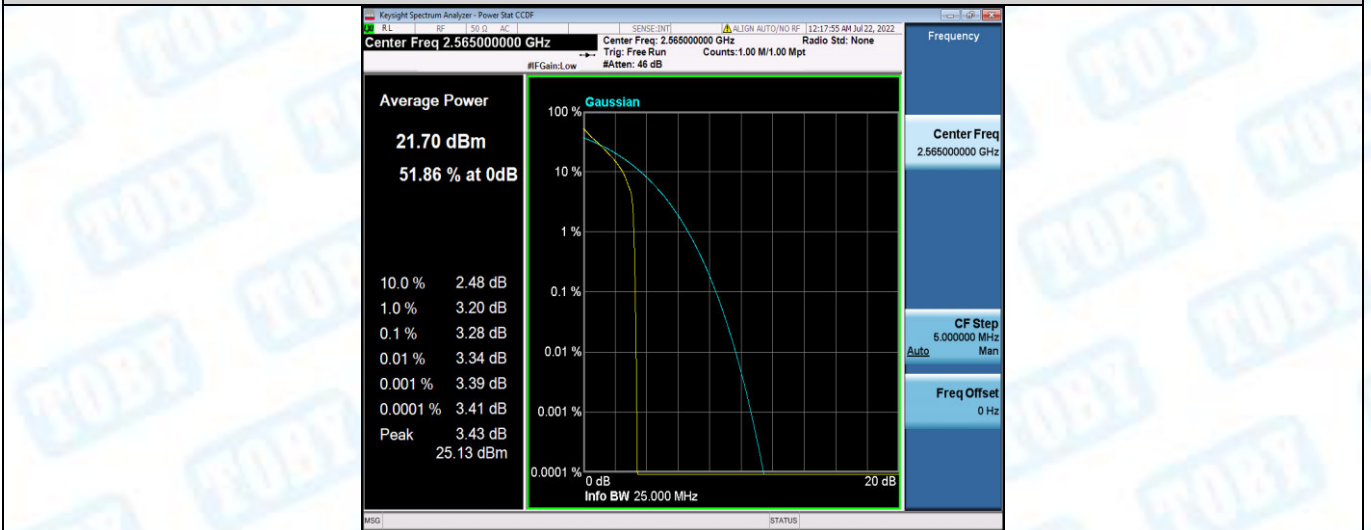

Band7-10MHz-QPSK-21400-1RB#0

Band7-10MHz-QPSK-21400-50RB#0