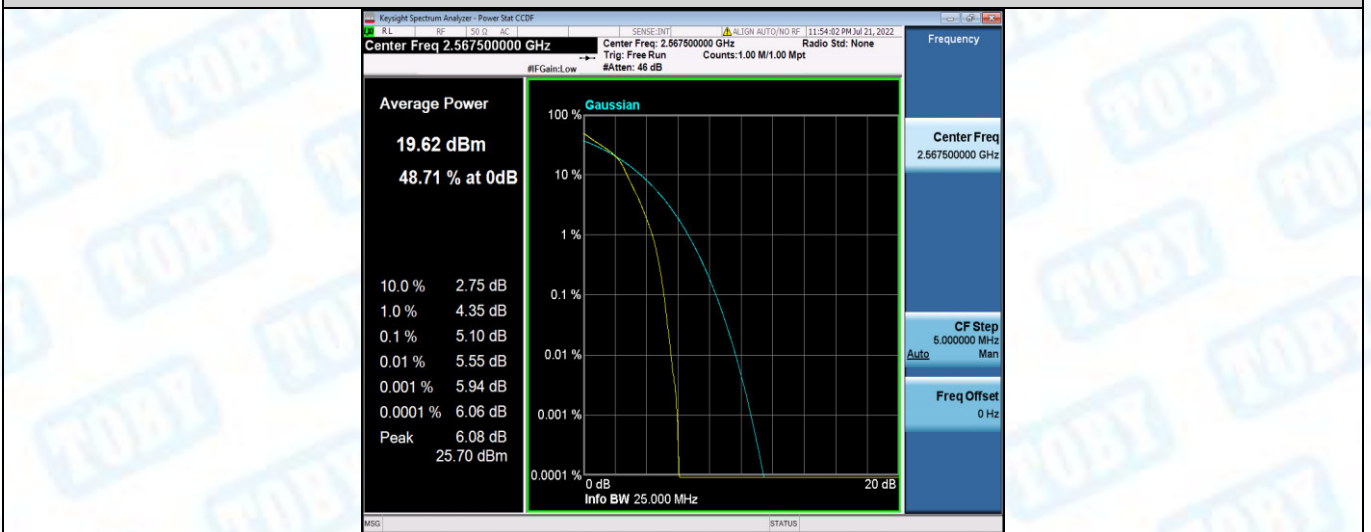

Band7-5MHz-16QAM-20775-1RB#0

Band7-5MHz-16QAM-20775-25RB#0

Band7-5MHz-16QAM-21100-1RB#0

Band7-5MHz-16QAM-21100-25RB#0

Band7-5MHz-16QAM-21425-1RB#0

Band7-5MHz-16QAM-21425-25RB#0

Band7-10MHz-QPSK-20800-1RB#0

Band7-10MHz-QPSK-20800-50RB#0