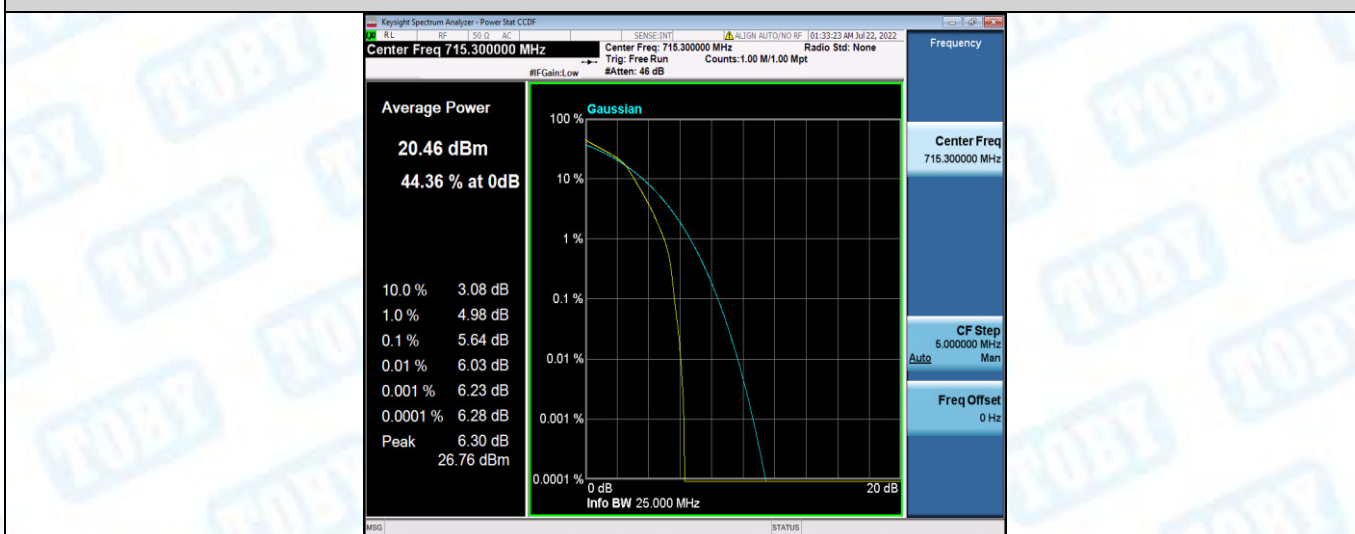

Band12-1.4MHz-16QAM-23173-6RB#0

Band12-3MHz-QPSK-23025-1RB#0