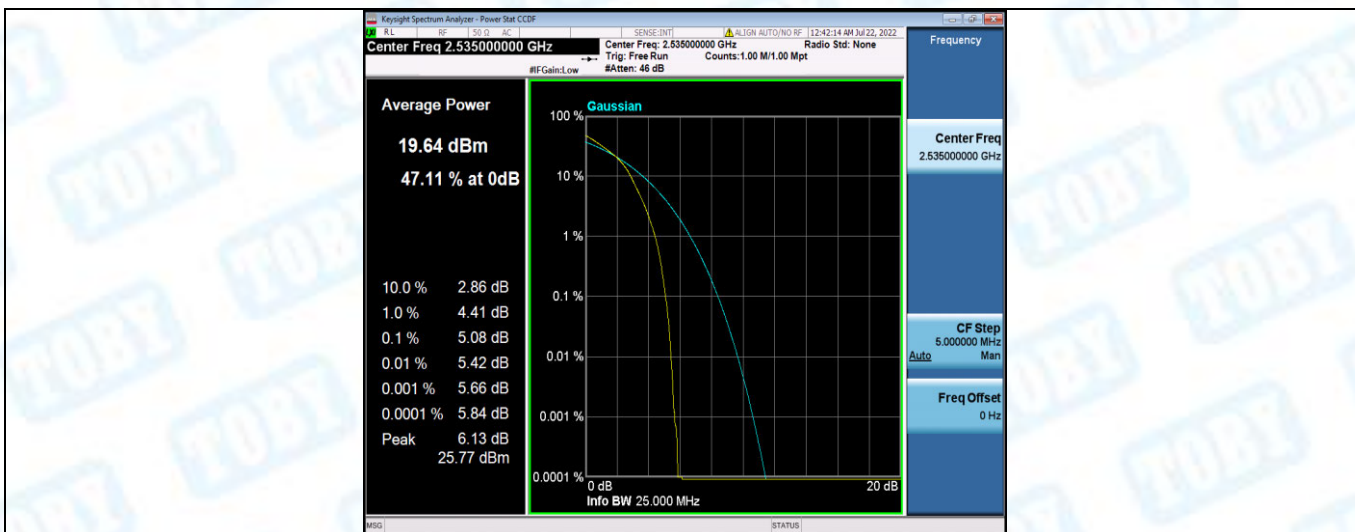

Band7-15MHz-16QAM-21100-75RB#0

Band7-15MHz-16QAM-21375-1RB#0