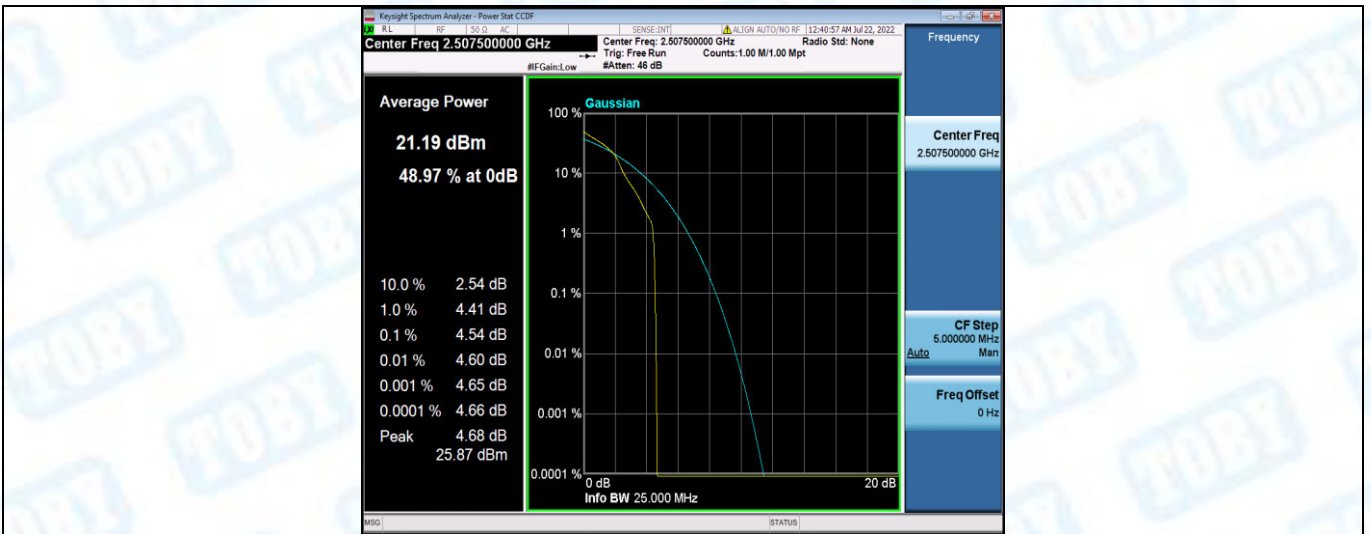

Band7-10MHz-16QAM-21100-50RB#0

Band7-10MHz-16QAM-21400-1RB#0

Band7-10MHz-16QAM-21400-50RB#0

Band7-15MHz-QPSK-20825-1RB#0

Band7-15MHz-QPSK-20825-75RB#0

Band7-15MHz-QPSK-21100-1RB#0

Band7-15MHz-QPSK-21100-75RB#0