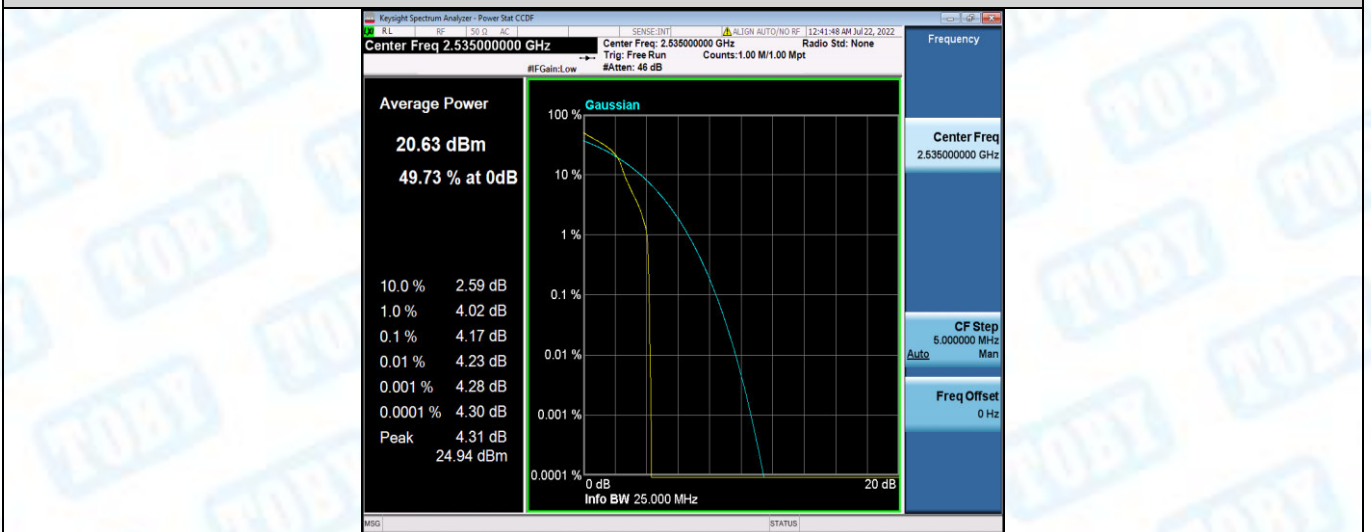

Band7-15MHz-16QAM-21100-1RB#0

Band7-15MHz-16QAM-21100-75RB#0