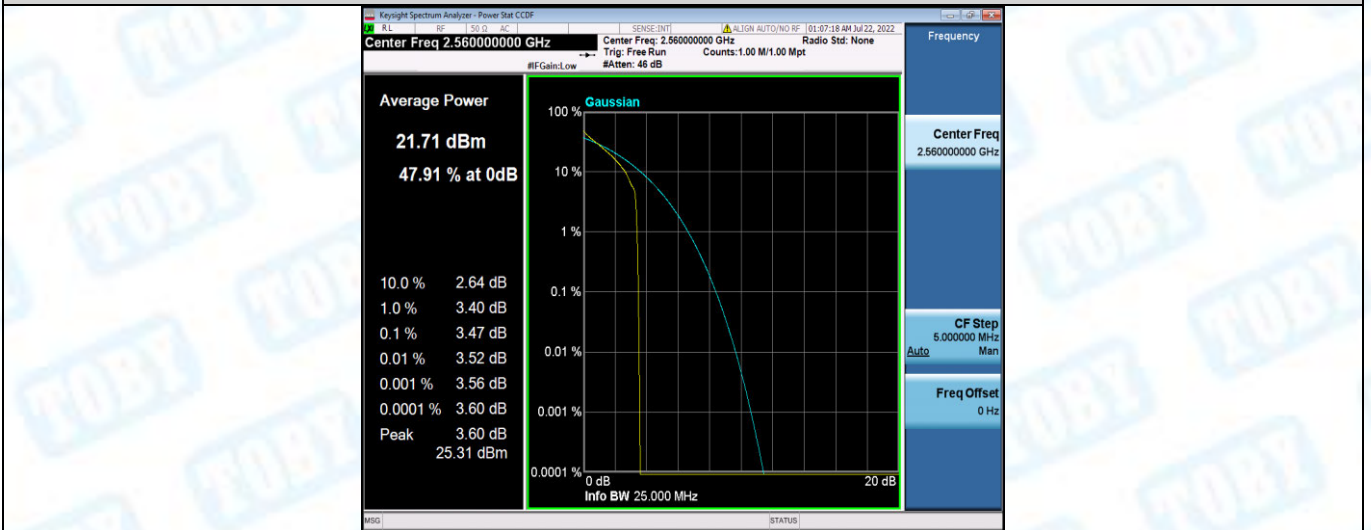

Band7-20MHz-QPSK-21350-1RB#0

Band7-20MHz-QPSK-21350-100RB#0