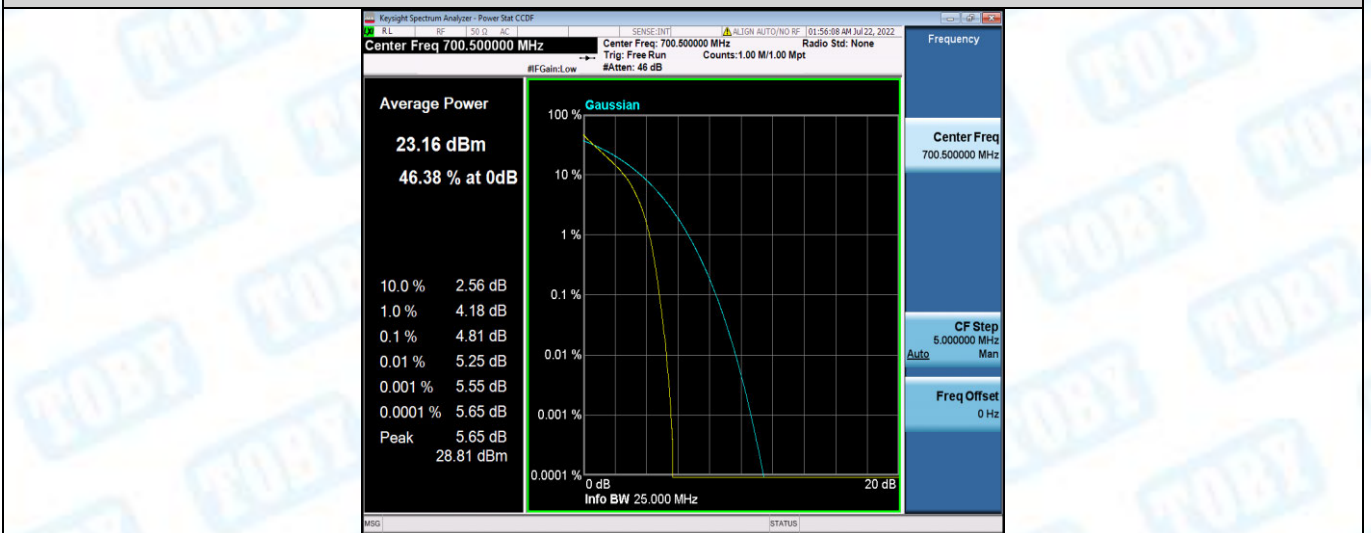

Band12-3MHz-QPSK-23025-15RB#0

Band12-3MHz-QPSK-23095-1RB#0