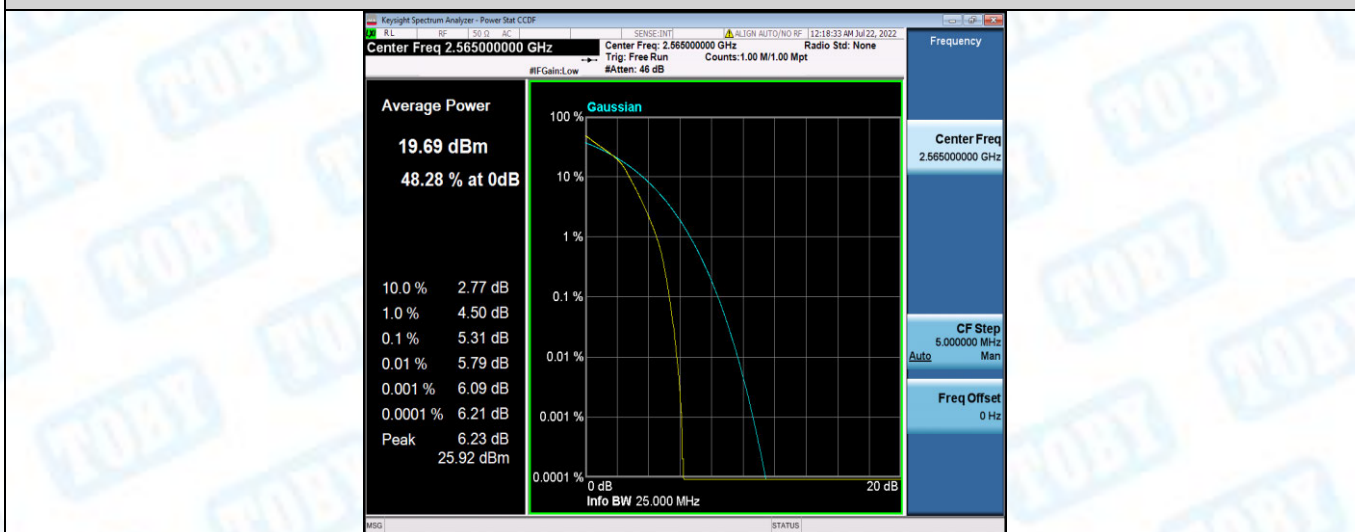

Band7-10MHz-16QAM-21100-50RB#0

Band7-10MHz-16QAM-21400-1RB#0

Band7-10MHz-16QAM-21400-50RB#0

Band7-15MHz-QPSK-20825-1RB#0

Band7-15MHz-QPSK-20825-75RB#0

Band7-15MHz-QPSK-21100-1RB#0

Band7-15MHz-QPSK-21100-75RB#0