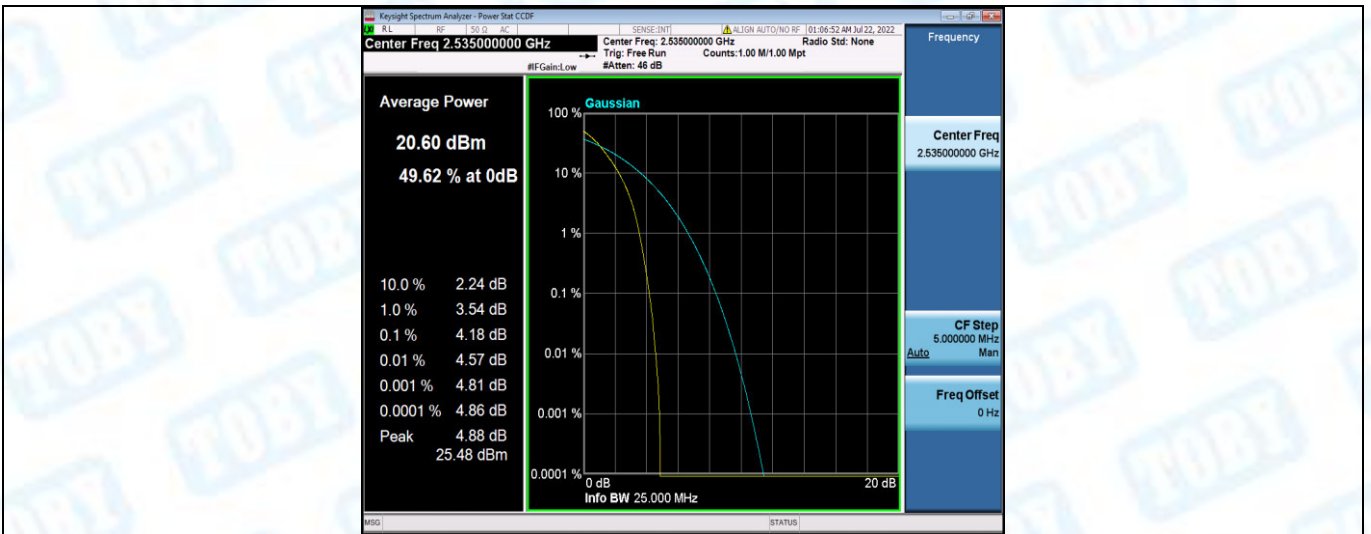

Band7-20MHz-QPSK-21100-100RB#0

Band7-20MHz-QPSK-21350-1RB#0