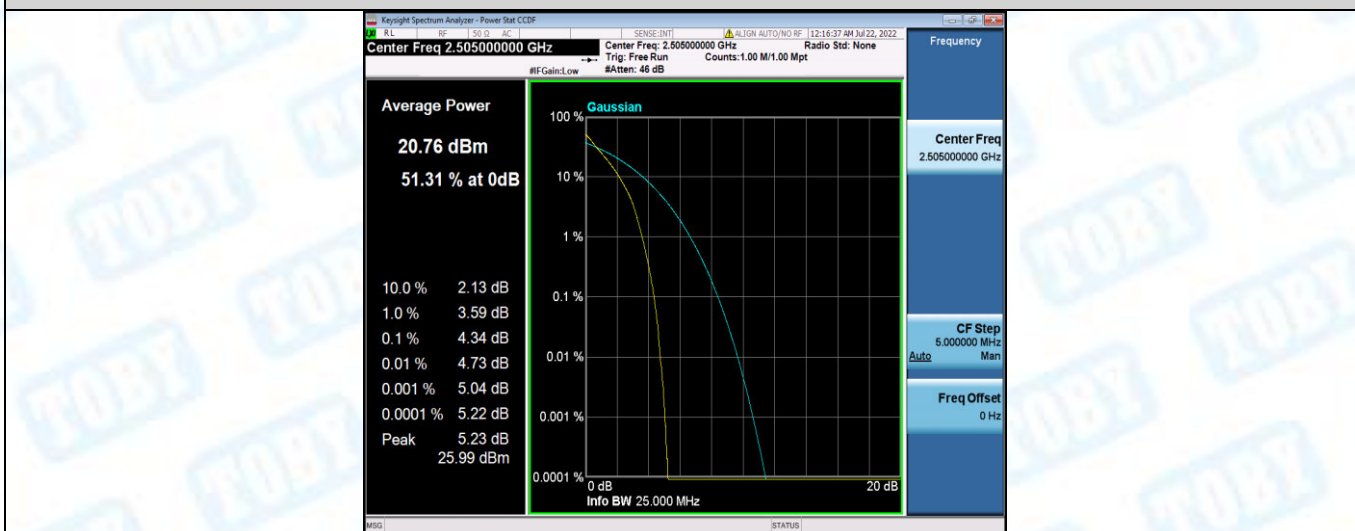

Band7-5MHz-16QAM-20775-1RB#0

Band7-5MHz-16QAM-20775-25RB#0

Band7-5MHz-16QAM-21100-1RB#0

Band7-5MHz-16QAM-21100-25RB#0

Band7-5MHz-16QAM-21425-1RB#0

Band7-5MHz-16QAM-21425-25RB#0

Band7-10MHz-QPSK-20800-1RB#0

Band7-10MHz-QPSK-20800-50RB#0