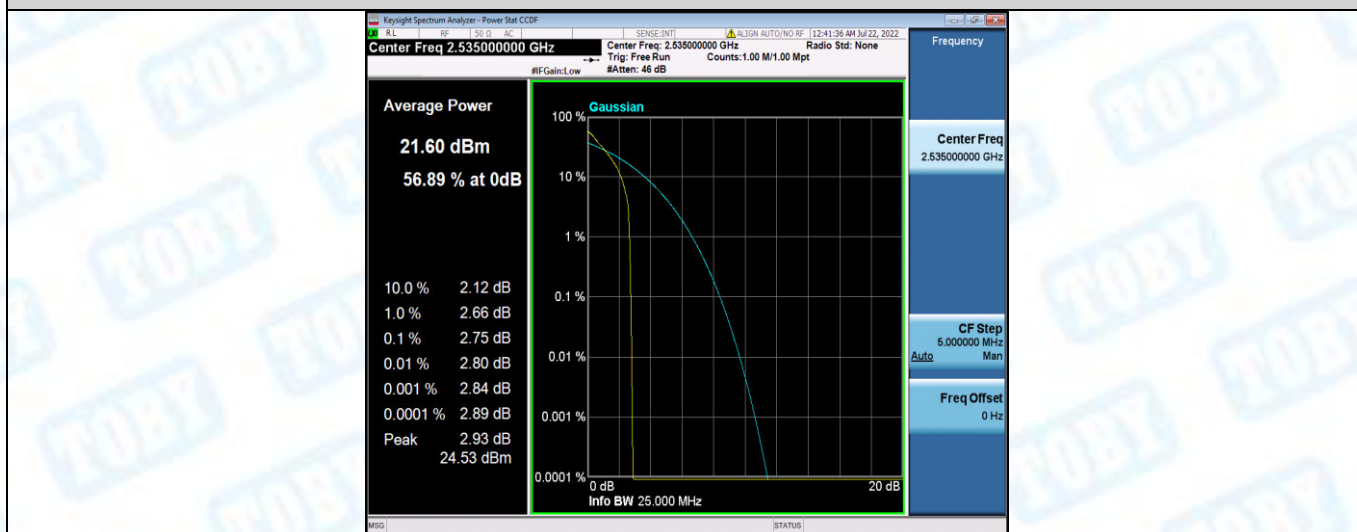

Band7-10MHz-16QAM-21100-50RB#0

Band7-10MHz-16QAM-21400-1RB#0

Band7-10MHz-16QAM-21400-50RB#0

Band7-15MHz-QPSK-20825-1RB#0

Band7-15MHz-QPSK-20825-75RB#0

Band7-15MHz-QPSK-21100-1RB#0

Band7-15MHz-QPSK-21100-75RB#0