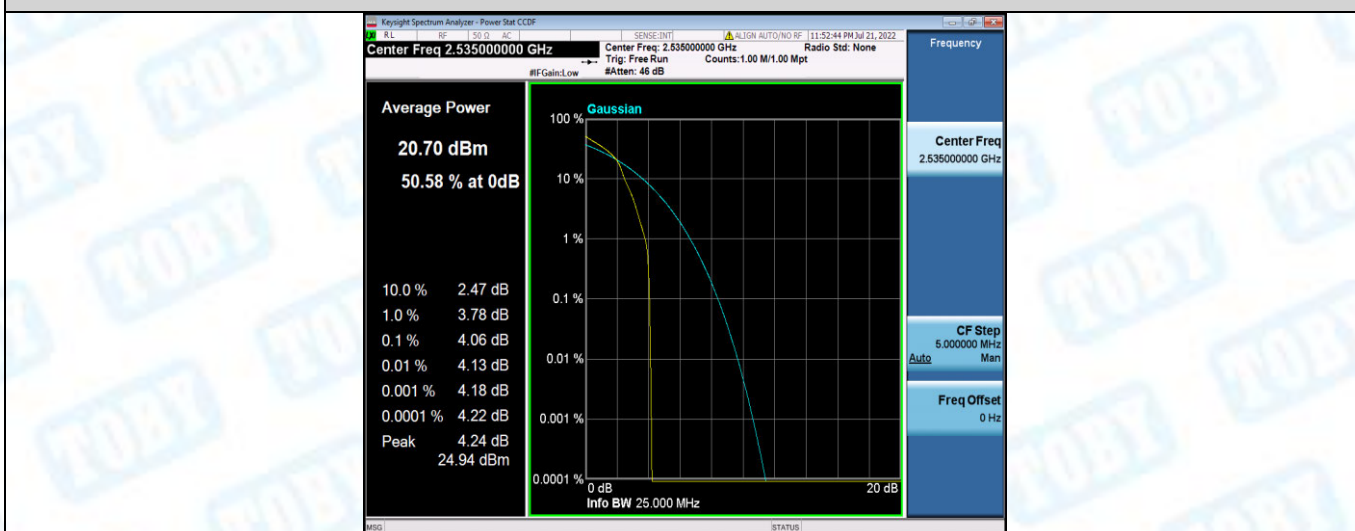

Band7-5MHz-16QAM-21100-1RB#0

Band7-5MHz-16QAM-21100-25RB#0