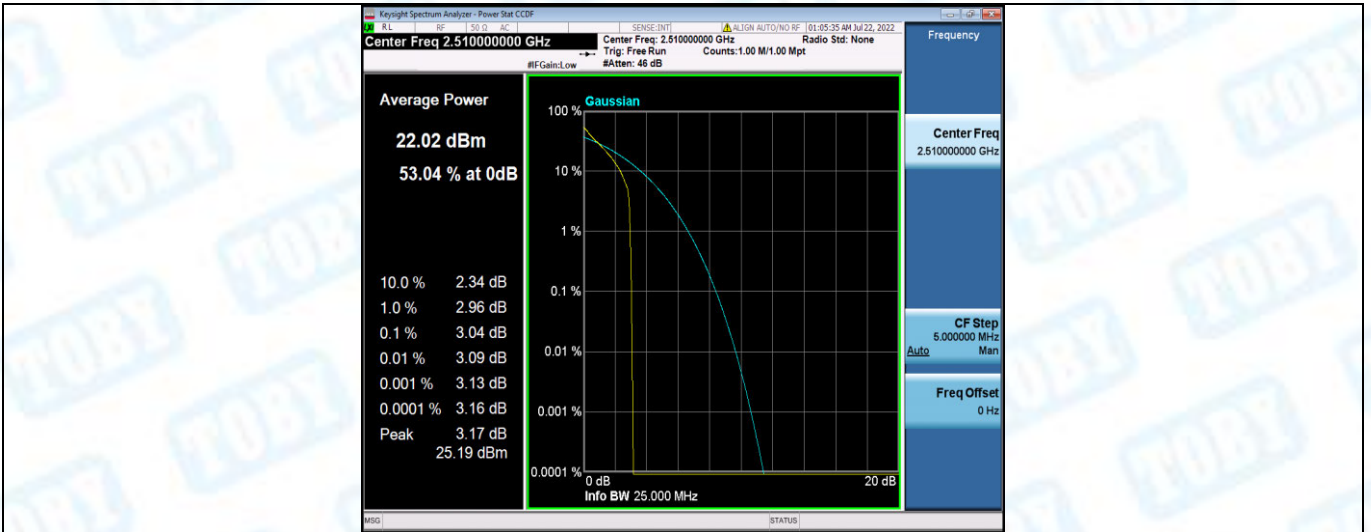

Band7-15MHz-16QAM-20825-75RB#0

Band7-15MHz-16QAM-21100-1RB#0

Band7-15MHz-16QAM-21100-75RB#0

Band7-15MHz-16QAM-21375-1RB#0

Band7-15MHz-16QAM-21375-75RB#0

Band7-20MHz-QPSK-20850-1RB#0

Band7-20MHz-QPSK-20850-100RB#0