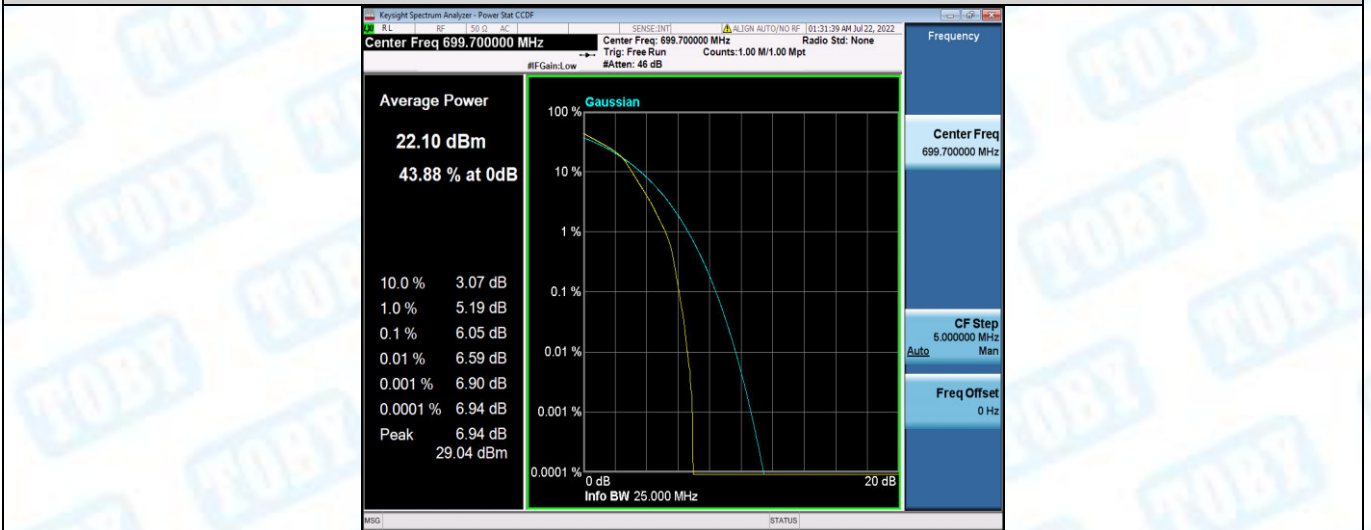

Band12-1.4MHz-QPSK-23173-1RB#0

Band12-1.4MHz-QPSK-23173-6RB#0

Band12-1.4MHz-16QAM-23017-1RB#0

Band12-1.4MHz-16QAM-23017-6RB#0

Band12-1.4MHz-16QAM-23095-1RB#0

Band12-1.4MHz-16QAM-23095-6RB#0

Band12-1.4MHz-16QAM-23173-1RB#0