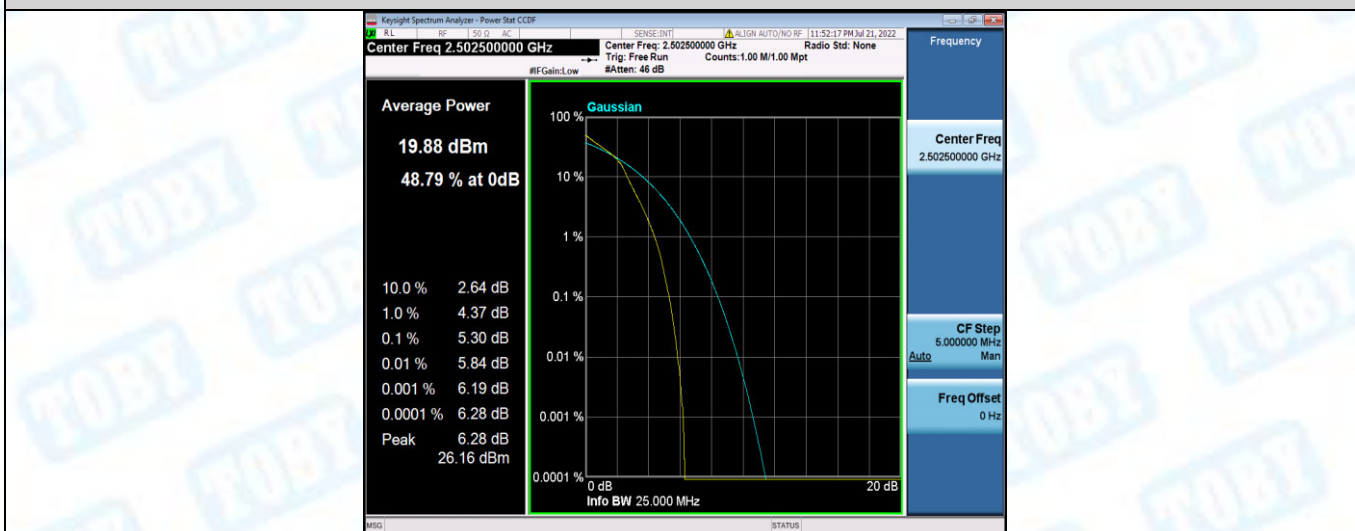

Band7-5MHz-16QAM-20775-25RB#0

Band7-5MHz-16QAM-21100-1RB#0