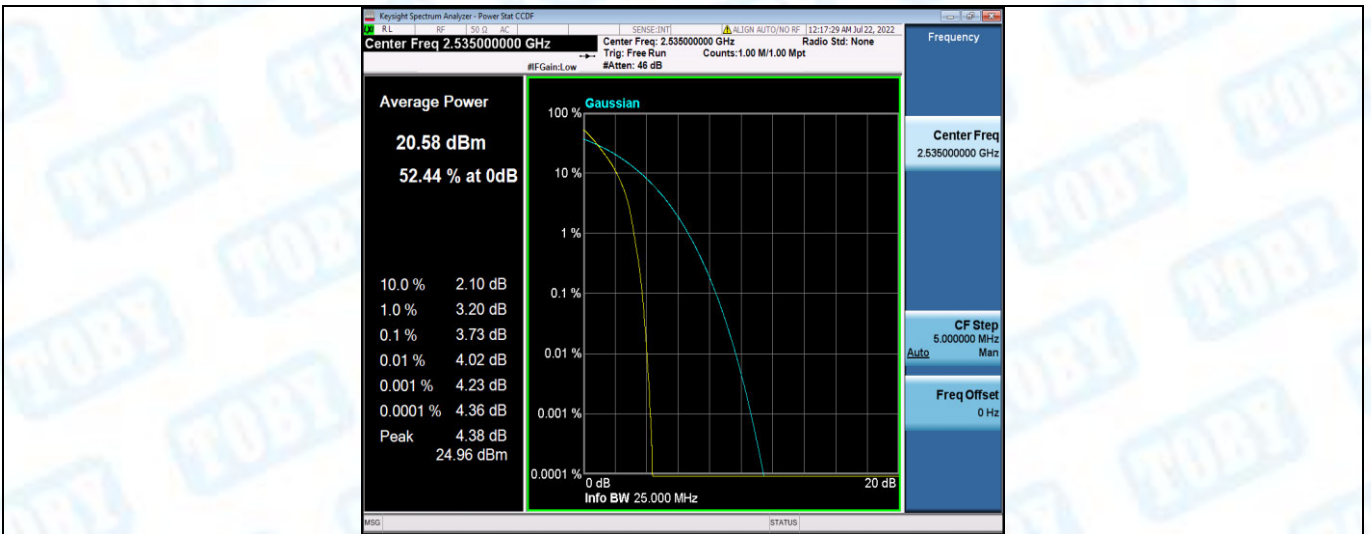

Band7-10MHz-QPSK-21100-50RB#0

Band7-10MHz-QPSK-21400-1RB#0