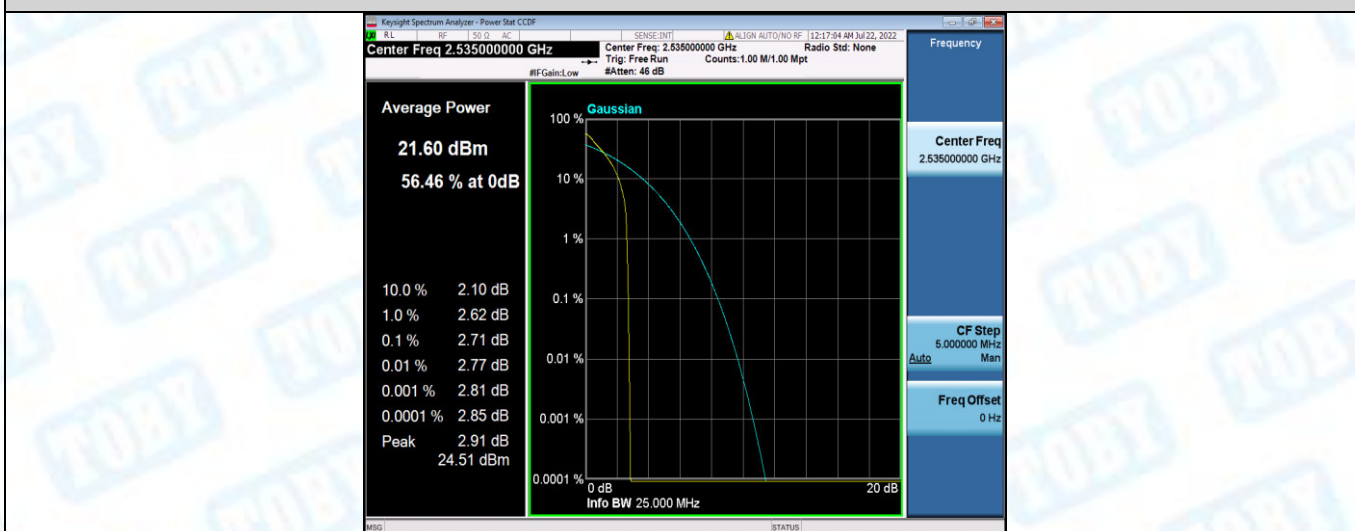

Band7-10MHz-QPSK-21100-1RB#0

Band7-10MHz-QPSK-21100-50RB#0