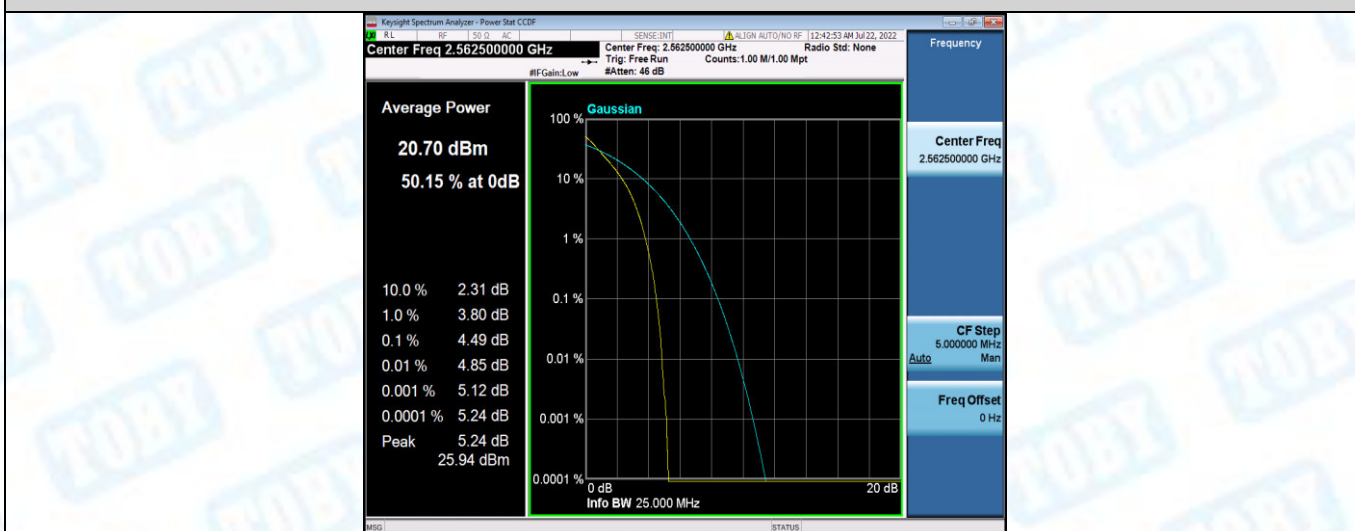

Band7-10MHz-16QAM-21100-50RB#0

Band7-10MHz-16QAM-21400-1RB#0

Band7-10MHz-16QAM-21400-50RB#0

Band7-15MHz-QPSK-20825-1RB#0

Band7-15MHz-QPSK-20825-75RB#0

Band7-15MHz-QPSK-21100-1RB#0

Band7-15MHz-QPSK-21100-75RB#0