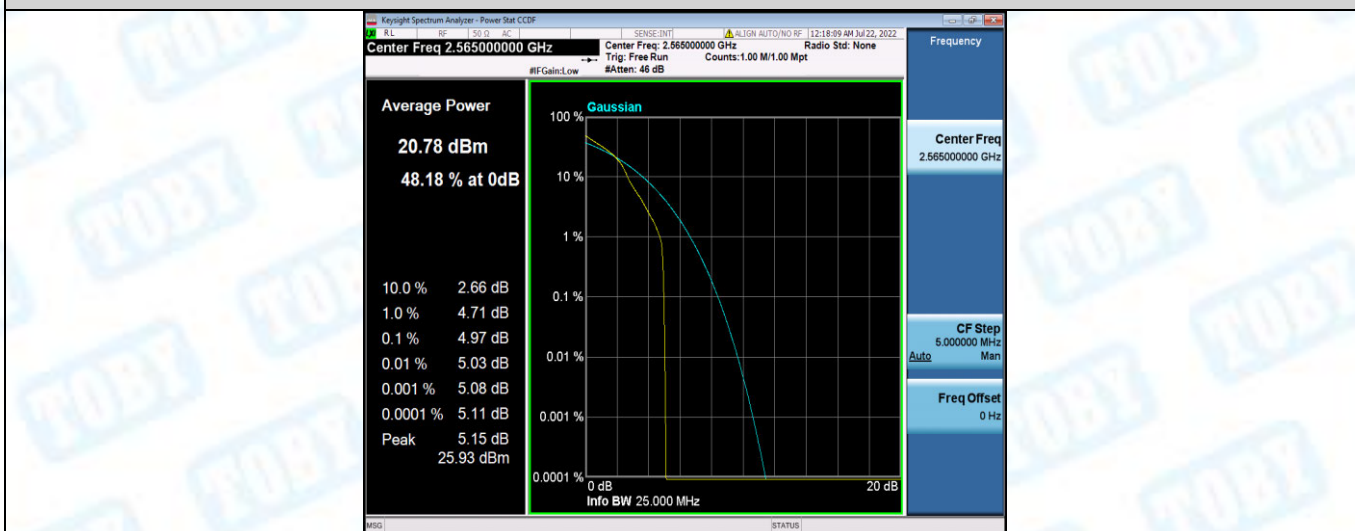

Band7-10MHz-16QAM-21400-1RB#0

Band7-10MHz-16QAM-21400-50RB#0