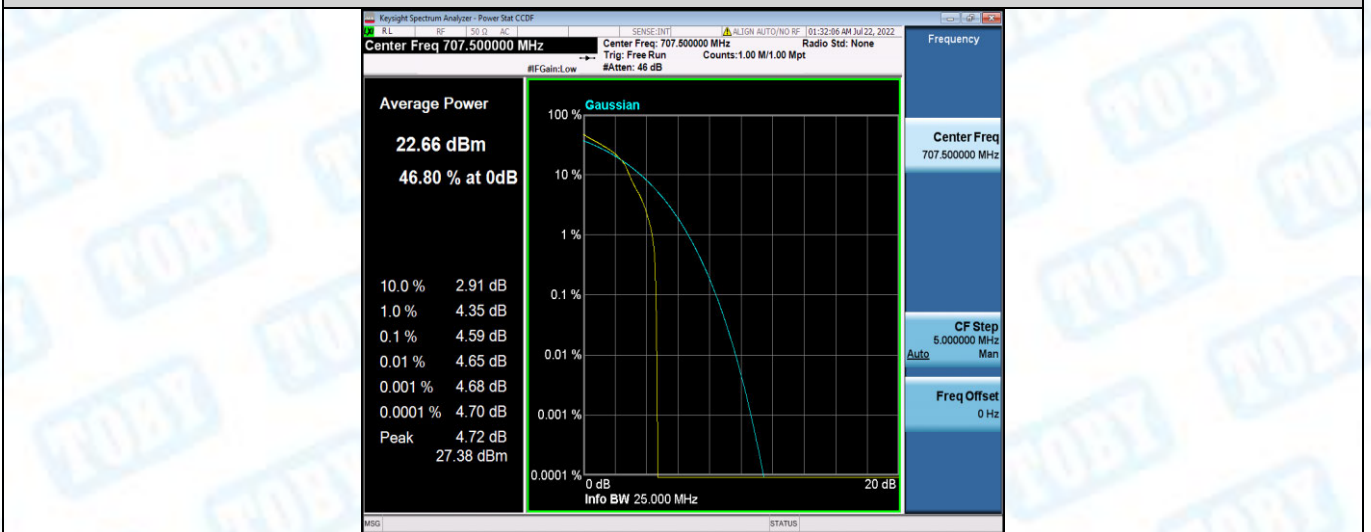

Band12-1.4MHz-QPSK-23173-1RB#0

Band12-1.4MHz-QPSK-23173-6RB#0

Band12-1.4MHz-16QAM-23017-1RB#0

Band12-1.4MHz-16QAM-23017-6RB#0

Band12-1.4MHz-16QAM-23095-1RB#0

Band12-1.4MHz-16QAM-23095-6RB#0

Band12-1.4MHz-16QAM-23173-1RB#0