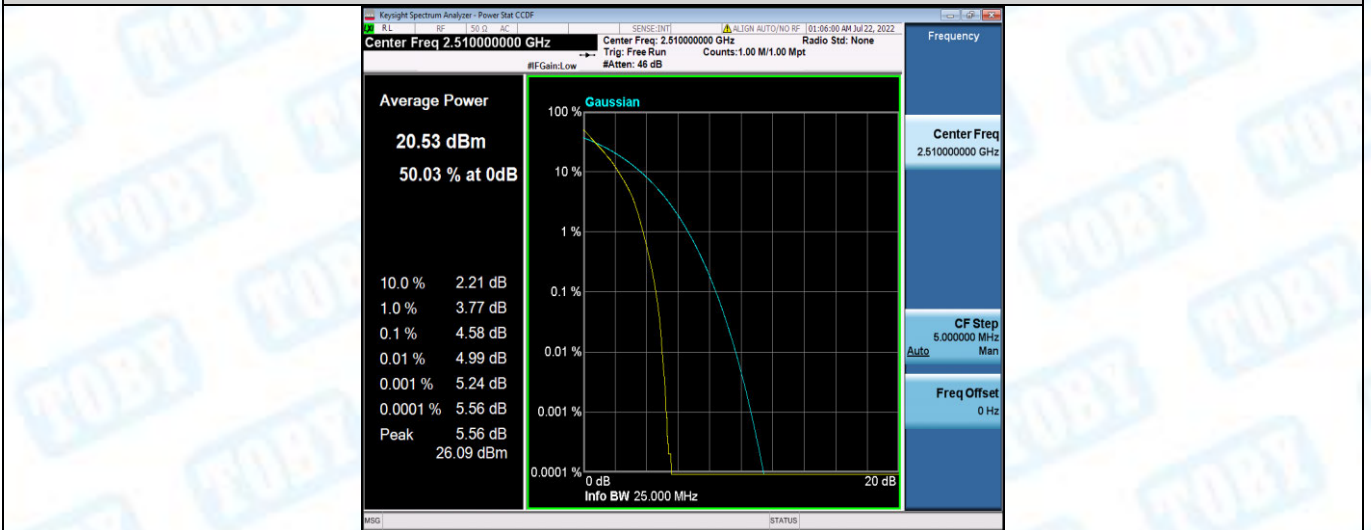

Band7-15MHz-16QAM-20825-75RB#0

Band7-15MHz-16QAM-21100-1RB#0

Band7-15MHz-16QAM-21100-75RB#0

Band7-15MHz-16QAM-21375-1RB#0

Band7-15MHz-16QAM-21375-75RB#0

Band7-20MHz-QPSK-20850-1RB#0

Band7-20MHz-QPSK-20850-100RB#0