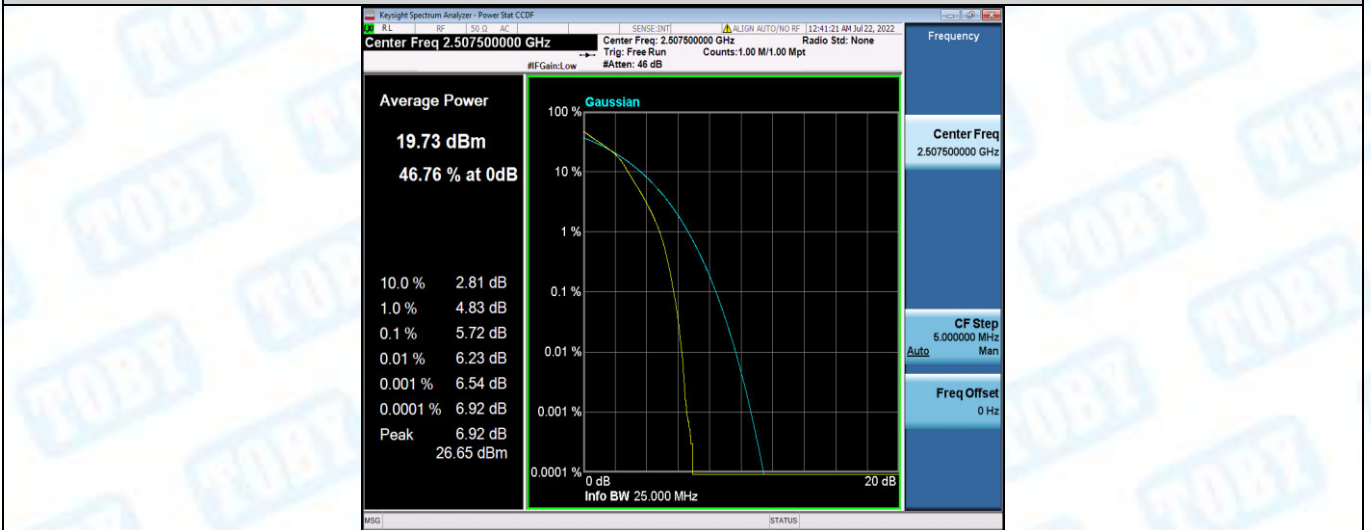

Band7-15MHz-16QAM-20825-75RB#0

Band7-15MHz-16QAM-21100-1RB#0