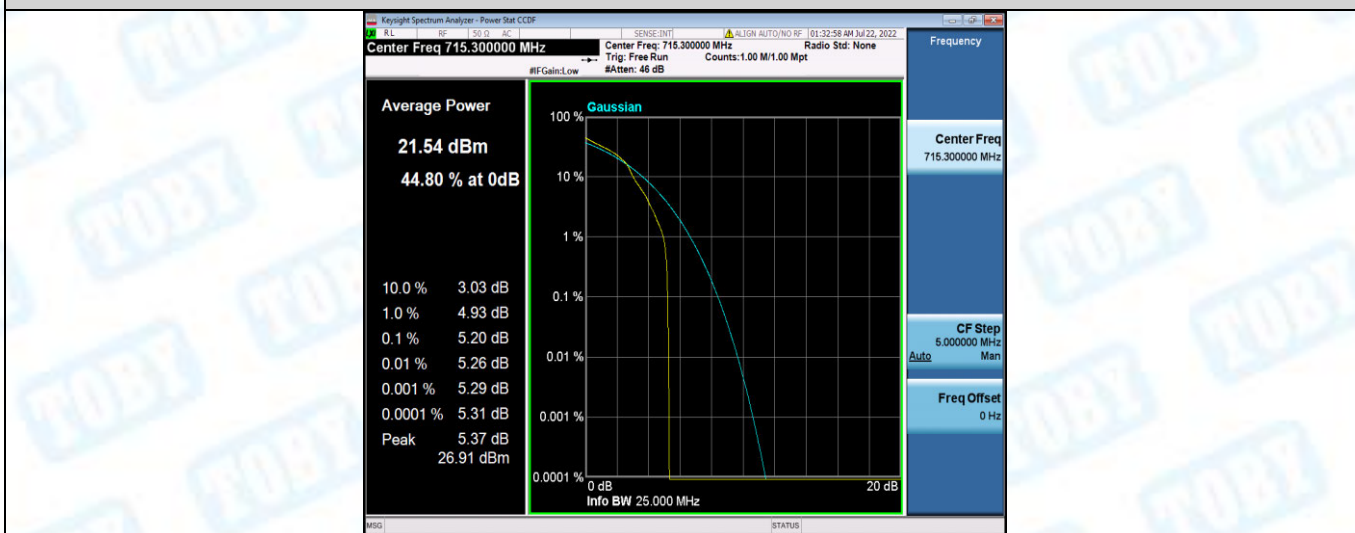

Band12-1.4MHz-QPSK-23173-1RB#0

Band12-1.4MHz-QPSK-23173-6RB#0

Band12-1.4MHz-16QAM-23017-1RB#0

Band12-1.4MHz-16QAM-23017-6RB#0

Band12-1.4MHz-16QAM-23095-1RB#0

Band12-1.4MHz-16QAM-23095-6RB#0

Band12-1.4MHz-16QAM-23173-1RB#0