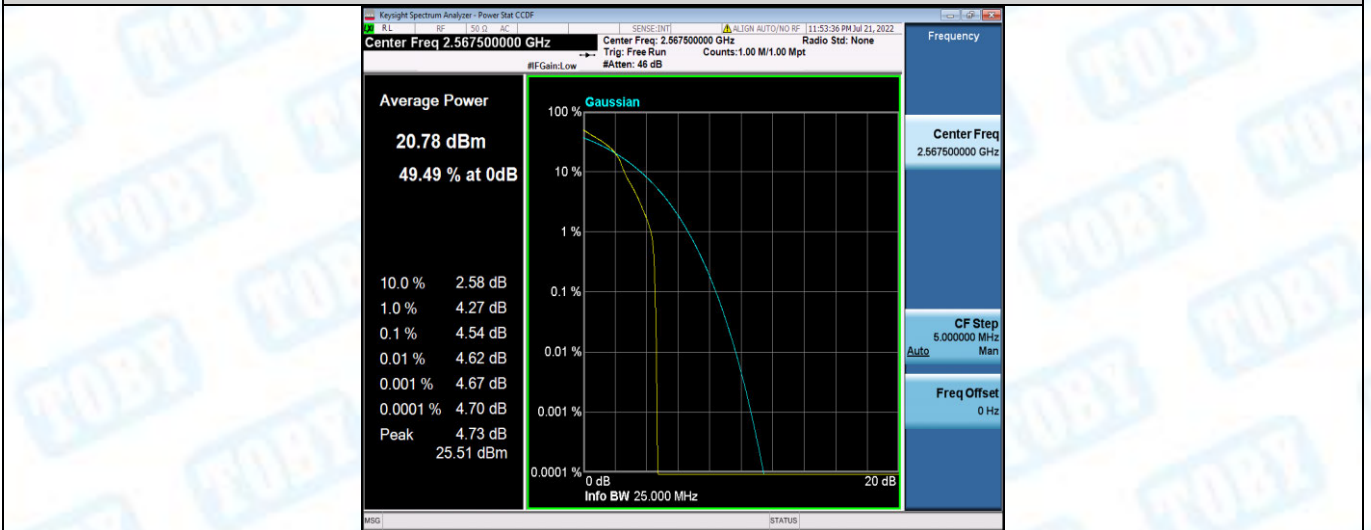

Band7-5MHz-16QAM-20775-1RB#0

Band7-5MHz-16QAM-20775-25RB#0

Band7-5MHz-16QAM-21100-1RB#0

Band7-5MHz-16QAM-21100-25RB#0

Band7-5MHz-16QAM-21425-1RB#0

Band7-5MHz-16QAM-21425-25RB#0

Band7-10MHz-QPSK-20800-1RB#0

Band7-10MHz-QPSK-20800-50RB#0