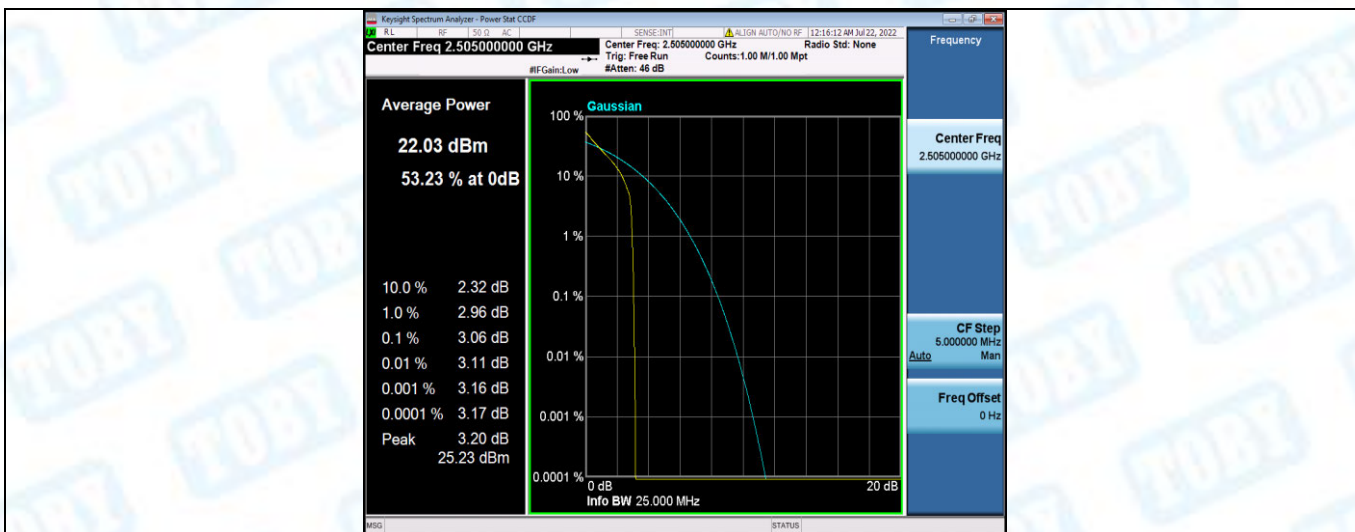

Band7-5MHz-16QAM-20775-1RB#0

Band7-5MHz-16QAM-20775-25RB#0

Band7-5MHz-16QAM-21100-1RB#0

Band7-5MHz-16QAM-21100-25RB#0

Band7-5MHz-16QAM-21425-1RB#0

Band7-5MHz-16QAM-21425-25RB#0

Band7-10MHz-QPSK-20800-1RB#0

Band7-10MHz-QPSK-20800-50RB#0