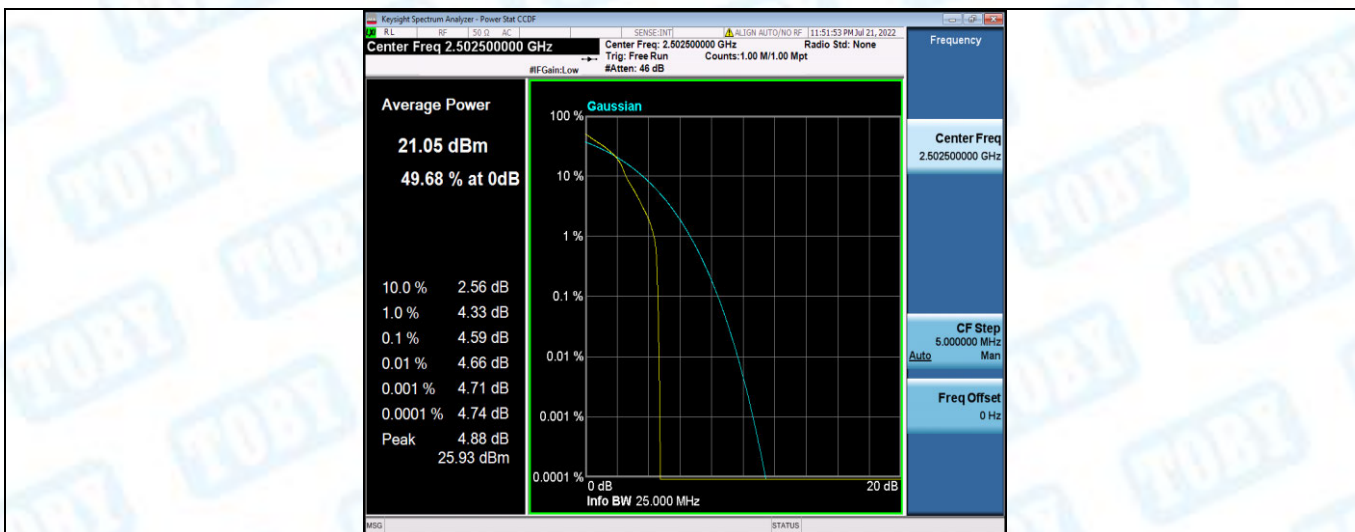

Band7-5MHz-16QAM-20775-1RB#0

Band7-5MHz-16QAM-20775-25RB#0