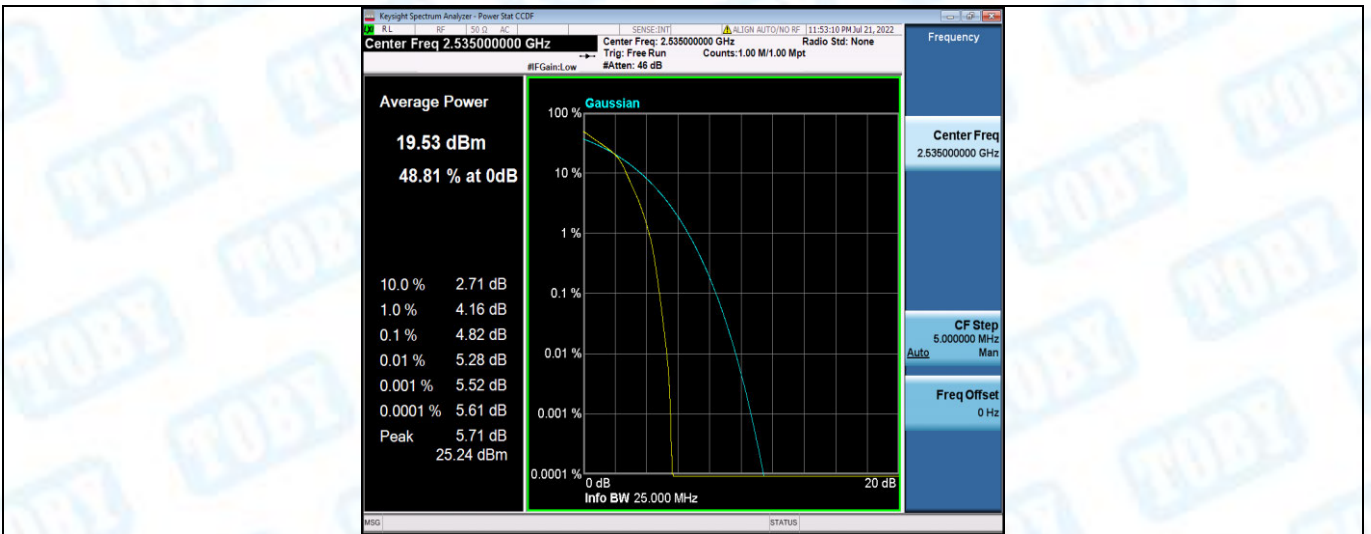

Band7-5MHz-16QAM-20775-1RB#0

Band7-5MHz-16QAM-20775-25RB#0

Band7-5MHz-16QAM-21100-1RB#0

Band7-5MHz-16QAM-21100-25RB#0

Band7-5MHz-16QAM-21425-1RB#0

Band7-5MHz-16QAM-21425-25RB#0

Band7-10MHz-QPSK-20800-1RB#0

Band7-10MHz-QPSK-20800-50RB#0