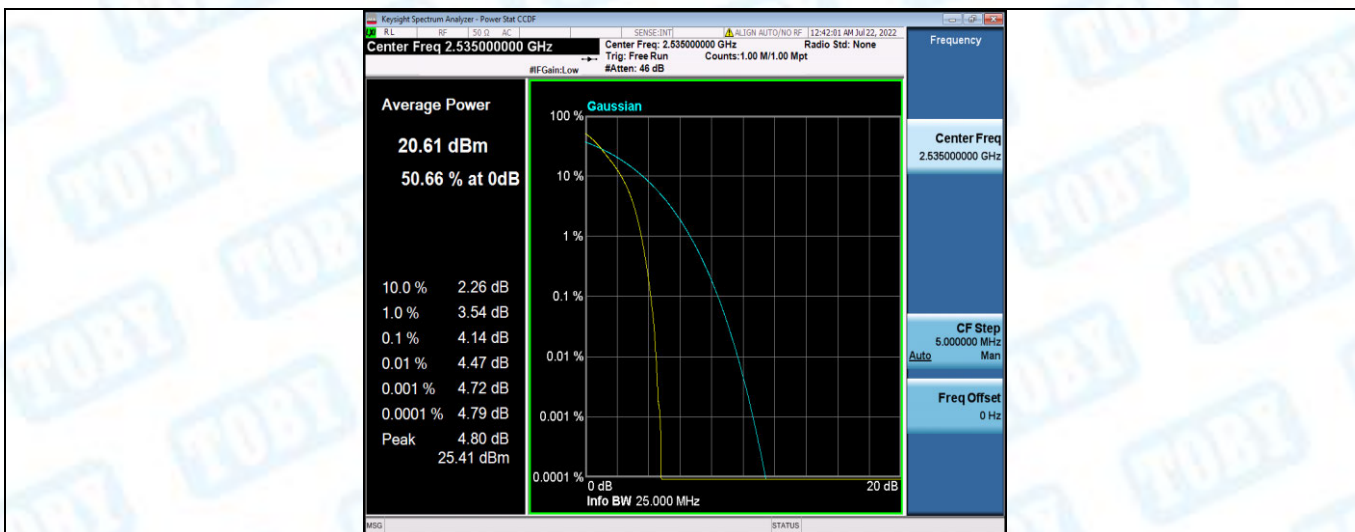

Band7-10MHz-16QAM-21100-50RB#0

Band7-10MHz-16QAM-21400-1RB#0

Band7-10MHz-16QAM-21400-50RB#0

Band7-15MHz-QPSK-20825-1RB#0

Band7-15MHz-QPSK-20825-75RB#0

Band7-15MHz-QPSK-21100-1RB#0

Band7-15MHz-QPSK-21100-75RB#0