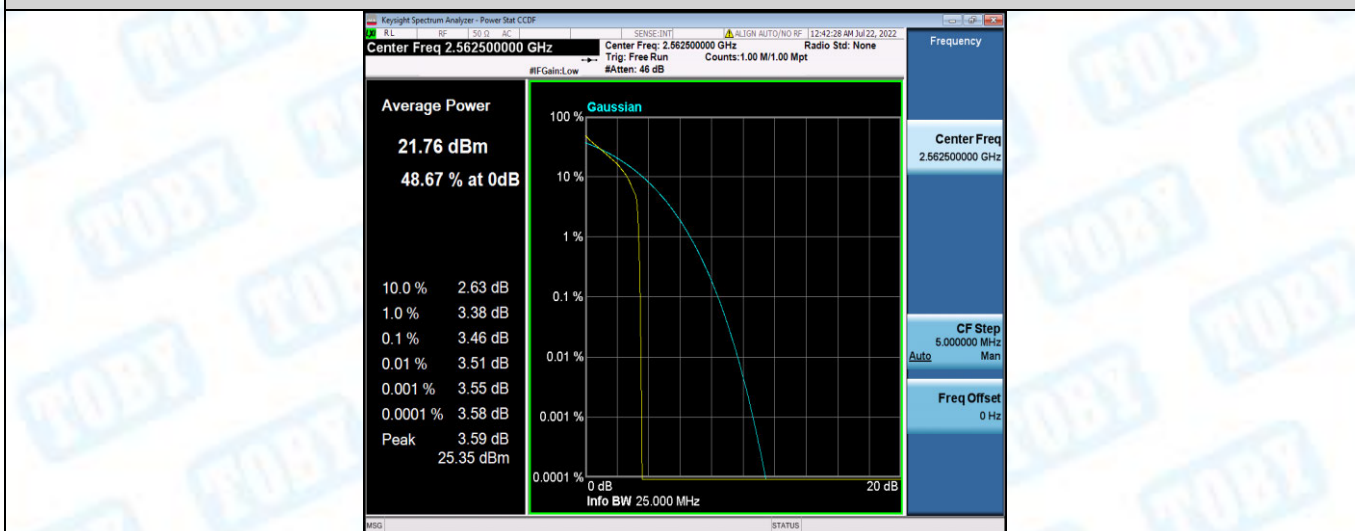

Band7-10MHz-16QAM-21100-50RB#0

Band7-10MHz-16QAM-21400-1RB#0

Band7-10MHz-16QAM-21400-50RB#0

Band7-15MHz-QPSK-20825-1RB#0

Band7-15MHz-QPSK-20825-75RB#0

Band7-15MHz-QPSK-21100-1RB#0

Band7-15MHz-QPSK-21100-75RB#0