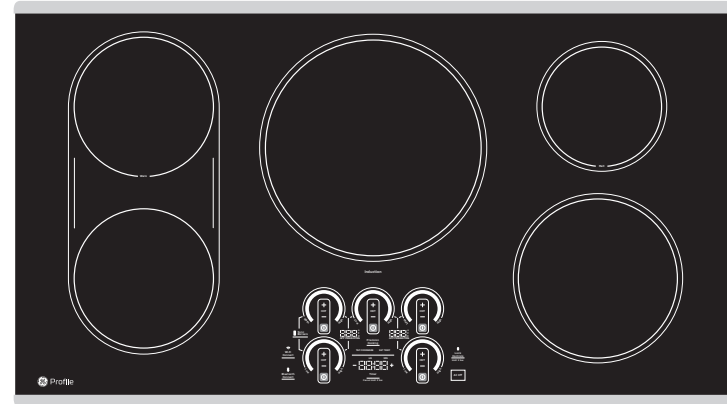

PHP9036ST

GE Profile™ 36" Built-In Touch-Control Induction Cooktop

FEATURES AND BENEFITS

Maximum Responsiveness - 19 Control Levels

Power Boil

Precision Temperature Control

Guided Cooking

Easy Clean Surface

Safe Surface

Most Efficient Heating

Synchronized Elements

Chef Connect

Smart Cookware Rebate for 11" Smart Pan

Timer

Built-in WiFi

Control Lock

Fit Guarantee

Model PHP9036STSS - Stainless steel

SMART COOKWARE REBATE

Smart pans easily pair with this smart cooktop to ensure you get the perfect cooking results. Earn a rebate for a free 11" Hestan Cue Smart Pan.