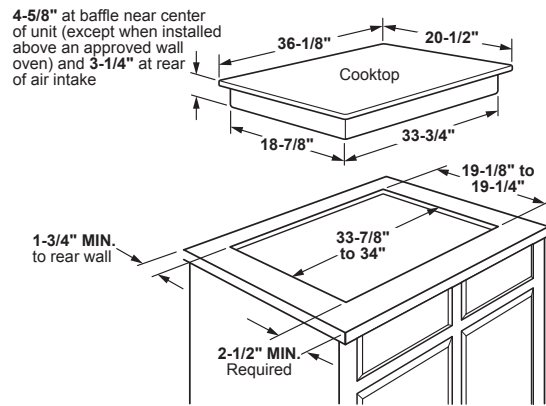

PHP9036ST

GE Profile™ 36" Built-In Touch-Control Induction Cooktop

DIMENSIONS AND INSTALLATION INFORMATION (IN INCHES)

IMPORTANT: Requires a 3" free area between the bottom of the cooktop to any combustible material, i.e., shelving. Free area not required when installing wall oven underneath cooktop. Refer to installation instructions. Requires a 15" minimum from cooktop to adjacent overhead cabinets. Units are furnished with a 48" flexible armored cable.

NOTE: 36" induction cooktops are approved for use over select GE 30" Single Wall Ovens and Warming Drawers. Refer to cooktop and wall oven/warming drawer installation instructions packed with product for current dimensional data. If installed with a GE Telescopic Downdraft System, consult both the cooktop and downdraft installation instructions packed with product before installing. Cooktop gas/electric supply may need to be re-routed to install downdraft. The countertop cutout requires 23-1/2" minimum flat countertop surface and 25" minimum total countertop depth. In addition, other clearances to front edge of the countertop must be considered.

Before installing, consult installation instructions packed with product for current dimensional data.

APPROXIMATE COOKING DIMENSIONS

To insure accuracy, it is best to make a template when cutting the opening in the counter