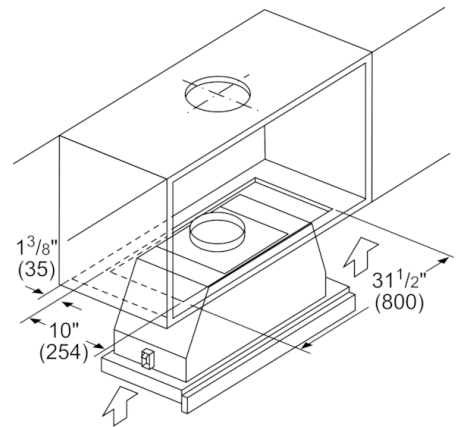

Technical Data

Operating Mode :	Convertible: Ducted / Recirculating
Number of speed settings :	3-stage
Optional accessories :	HUIF06UC, HUIRED56UC
Number of lights :	2
Type of lamps used :	Halogen
UPC code :	825225920533
Material :	Stainless steel
Watts (W) :	370
Current (A) :	15
Volts (V) :	120
Frequency (Hz) :	60
Power cord length (in) :	50"
Power cord length (cm) :	127
Plug type :	fixed connection
Overall appliance dimensions (HxWxD) (in) :	/ x 35 7/8" x
Overall appliance dimensions (HxWxD) (mm) :	x 911.0 x 279.0
Product packaging dimensions (HxWxD) (in) :	16.92 x 40.55 x 18.11
Product packaging dimensions (HxWxD) (mm) :	430 x 1030 x 460
Net weight (lbs) :	37.000
Net weight (kg) :	16.993
Gross weight (lbs) :	42.000
Gross weight (kg) :	19.1
Motor location :	Integrated motor in hood body
Diameter of air duct (in) top :	6
Diameter of air duct (in) back :	6
Discharge direction :	vertical
No-return airflow flap :	No

500 Series, Pull-out Hood, 36" HUI56551UC

measurements in inches (mm)

measurements in inches (mm)

measurements in inches (mm)