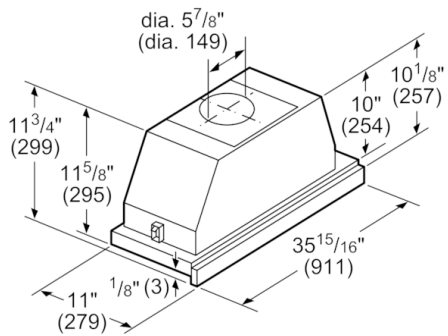

Technical Data

Operating Mode :	Convertible: Ducted / Recirculating
Number of speed settings :	3-stage
Optional accessories :	HUIF06UC, HUIRED56UC
Number of lights :	2
Type of lamps used :	Halogen
UPC code :	825225920533
Material :	Stainless steel
Watts (W) :	370
Current (A) :	15
Volts (V) :	120
Frequency (Hz) :	60
Power cord length (in) :	50"
Power cord length (cm) :	127
Plug type :	fixed connection
Overall appliance dimensions (HxWxD) (in) :	/ x 35 7/8" x
Overall appliance dimensions (HxWxD) (mm) :	x 911.0 x 279.0
Product packaging dimensions (HxWxD) (in) :	16.92 x 40.55 x 18.11
Product packaging dimensions (HxWxD) (mm) :	430 x 1030 x 460
Net weight (lbs) :	37.000
Net weight (kg) :	16.993
Gross weight (lbs) :	42.000
Gross weight (kg) :	19.1
Motor location :	Integrated motor in hood body
Diameter of air duct (in) top :	6
Diameter of air duct (in) back :	6
Discharge direction :	vertical
No-return airflow flap :	No

500 Series, Pull-out Hood, 36" HUI56551UC

measurements in inches (mm)

measurements in inches (mm)

measurements in inches (mm)