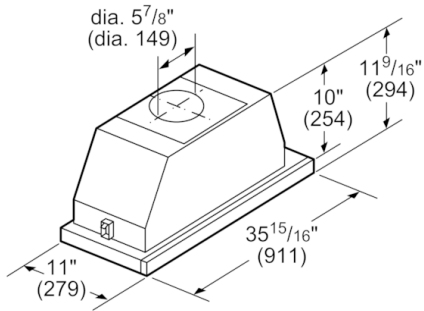

Technical Data

Operating Mode :	Convertible: Ducted / Recirculating
Number of speed settings :	3-stage
Optional accessories :	HUIF06UC, HUIRED56UC
Number of lights :	2
Type of lamps used :	Halogen
UPC code :	825225920533
Material :	Stainless steel
Watts (W) :	370
Current (A) :	15
Volts (V) :	120
Frequency (Hz) :	60
Power cord length (in) :	50"
Power cord length (cm) :	127
Plug type :	fixed connection
Overall appliance dimensions (HxWxD) (in) :	/ x 35 7/8" x
Overall appliance dimensions (HxWxD) (mm) :	x 911.0 x 279.0
Product packaging dimensions (HxWxD) (in) :	16.92 x 40.55 x 18.11
Product packaging dimensions (HxWxD) (mm) :	430 x 1030 x 460
Net weight (lbs) :	37.000
Net weight (kg) :	16.993
Gross weight (lbs) :	42.000
Gross weight (kg) :	19.1
Motor location :	Integrated motor in hood body
Diameter of air duct (in) top :	6
Diameter of air duct (in) back :	6
Discharge direction :	vertical
No-return airflow flap :	No

500 Series, Pull-out Hood, 36" HUI56551UC

measurements in inches (mm)

measurements in inches (mm)

measurements in inches (mm)