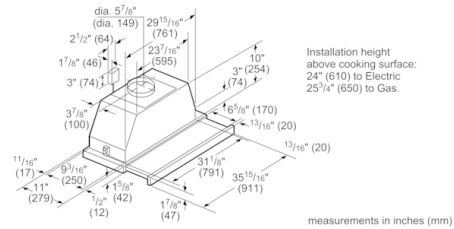

Technical Data

Operating Mode :	Convertible: Ducted / Recirculating
Number of speed settings :	3-stage
Optional accessories :	HUIF06UC, HUIRED56UC
Number of lights :	2
Type of lamps used :	Halogen
UPC code :	825225920533
Material :	Stainless steel
Watts (W) :	370
Current (A) :	15
Volts (V) :	120
Frequency (Hz) :	60
Power cord length (in) :	50"
Power cord length (cm) :	127
Plug type :	fixed connection
Overall appliance dimensions (HxWxD) (in) :	/ x 35 7/8" x
Overall appliance dimensions (HxWxD) (mm) :	x 911.0 x 279.0
Product packaging dimensions (HxWxD) (in) :	16.92 x 40.55 x 18.11
Product packaging dimensions (HxWxD) (mm) :	430 x 1030 x 460
Net weight (lbs) :	37.000
Net weight (kg) :	16.993
Gross weight (lbs) :	42.000
Gross weight (kg) :	19.1
Motor location :	Integrated motor in hood body
Diameter of air duct (in) top :	6
Diameter of air duct (in) back :	6
Discharge direction :	vertical
No-return airflow flap :	No

500 Series, Pull-out Hood, 36" HUI56551UC

measurements in inches (mm)

measurements in inches (mm)

measurements in inches (mm)