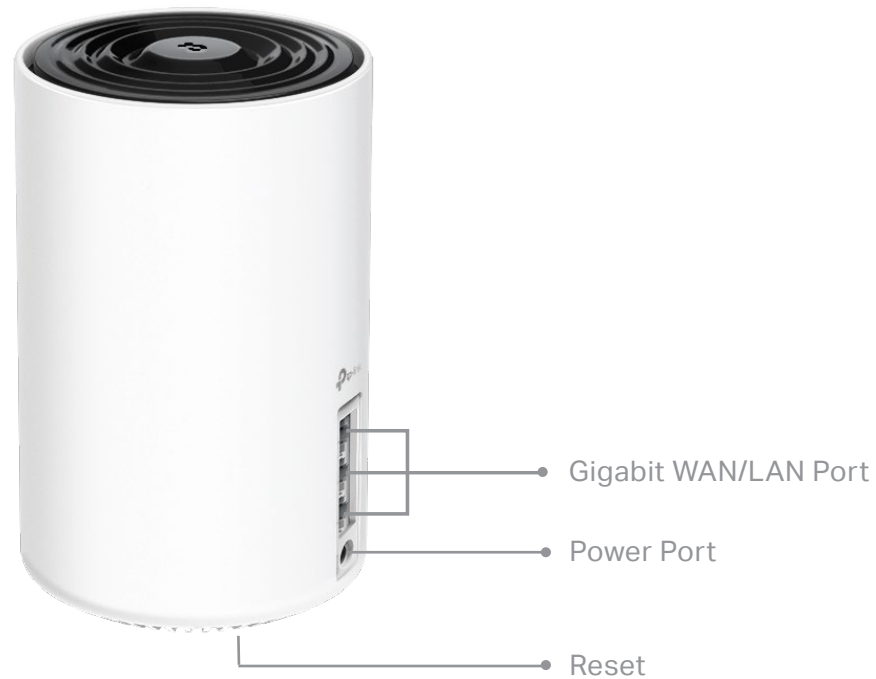

Work with All Deco Models

Form a Mesh network with your desired Deco models

- Compatible with All Deco Models – All Deco models can work together. Just expand Mesh Wi-Fi coverage anytime by adding more Decos
- Deco Mesh Technology – Eliminates dead zones and provides uninterrupted WiFi throughout your home

Specifications

Hardware

- Ether net Port: 3 Gigabit ports per Deco unit (WAN/LAN auto-sensing)
- Button: 1 RESET button on the back
- Antenna: 4 high-gain antennas
- Power Consumption (with power adapter): 25.96W max (US version); 20.85W max (EU version)
- Dimensions (W × D × H): 4.1 × 4.1 × 6.7 in (105 × 105 × 169 mm)
- Power Adapter Input: 100-240 V ~ 50/60 Hz 0.8 A (US version); 100-240 V ~ 50/60 Hz 0.6 A (EU version)
- Power Adapter Output: 12V \equiv 2A (US version); 12V \equiv 1.5A (EU version)