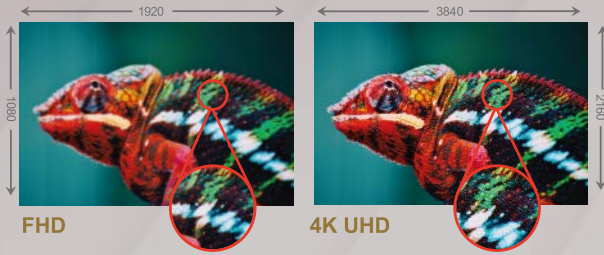

► Features

Brilliant visuals with ultra detailed pictures

4K Ultra High-Definition (3840 x 2160) resolution delivers ultra-crisp picture quality and allows users to see more on the screen at one time. This provides more screen 'real estate' and also shows more detail for sharper and more brilliant images. Whether working on the next beautiful photo, design or even just used for productivity, users will marvel at the true, crisp image that only a UHD display can provide.

Universal respected standard for display visual

VESA-certified DisplayHDR 600 delivers a dramatically different visual experience. Unlike other 'HDR compatible' screens, true DisplayHDR 600 produces astonishing brightness, contrast and colors. With the help of local dimming and high peak brightness up-to 600 nits, images come to life with notable highlights featuring deeper, more nuanced blacks. It renders a fuller palette of rich new colors, delivering a visual experience that engages your senses.

Maximum visibility for better focus

Eliminating the bezel on all 4-sides on this frameless edge-to-edge glass display gives a modern look and offers an expansive experience which makes the display actually feel larger.