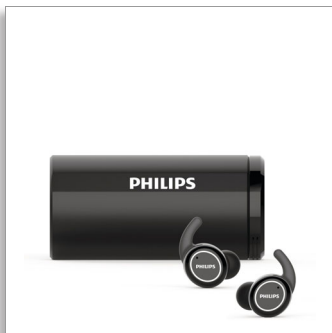

Philips
Wireless Headphone

6mm drivers/ closed-back

In-ear
6+18 hrs play time
Secure fit

TAST702BK

Ditch the wires.

Train free.

These true wireless in-ear sports earphones love it when you sweat. IPX5 splash resistance and UV clean technology mean you'll stay fresh however hard you go. You get up to 24 hours play time with the portable charging case.

From the gym to the street

- 3 interchangeable ear-tip covers for a perfect in-ear fit
- Soft rubberized wing tips. Secure and comfortable
- Perfect seal, great passive noise isolation

From workout playlist to vital call

- 6 mm neodymium acoustic drivers
- Detailed sound. Decent bass
- Smart pairing. Automatically find your Bluetooth device
- Tap the earbud to control music and calls

Train hard. Stay fresh. Feel free.

- Get up to 24 hours play time with the case
- IPX5 waterproof. Waterproof and sweat-proof
- Portable charging case. Multiple charges in your pocket
- Quick Charge. Charge for 15 minutes, train extra 1.5 hours
- UV cleaning. Place earpieces in charging case to clean

PHILIPS

Wireless Headphone
6mm drivers/ closed-back In-ear, 6+18 hrs play time, Secure fit

Specifications

Design

- Color: Black

Sound

- Acoustic system: Closed
- Magnet type: NdFeB
- Impedance: 16 Ohm
- Speaker diameter: 6 mm
- Frequency range: 20 - 20,000 Hz
- Sensitivity: 94 dB
- Diaphragm: PET