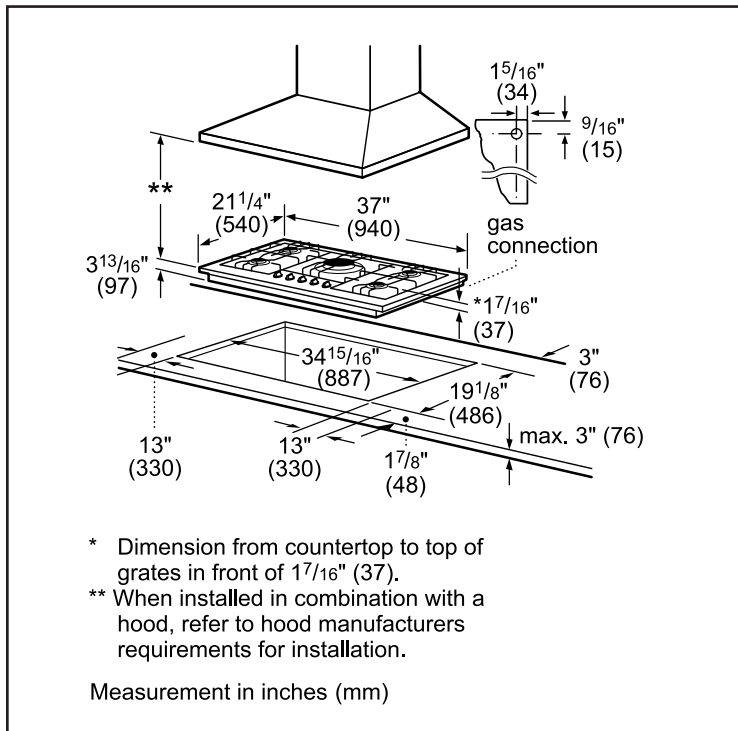

36" Gas Cooktop

800 Series – Black w/Black Stainless Knobs NGM8646UC

Installation Details

Accessories: To purchase Bosch accessories, cleaners & parts please visit www.bosch-home.com/us/store or call 1-800-944-2904 (Mon to Fri 5 am to 6 pm PST, Sat 6 am to 3 pm PST).

Notes: All height, width and depth dimensions are shown in inches. BSH reserves the absolute and unrestricted right to change product materials and specifications, at any time, without notice. Consult the product's installation instructions for final dimensional data and other details prior to making cutout.

Warranties: Please see Use & Care manual or Bosch website for statement of limited warranty.

For more information on our entire line of products, go to www.bosch-home.com/us or call 1-800-944-2904

© BSH Home Appliances Corporation. All rights reserved. Bosch is a registered trademark of Robert Bosch GmbH.