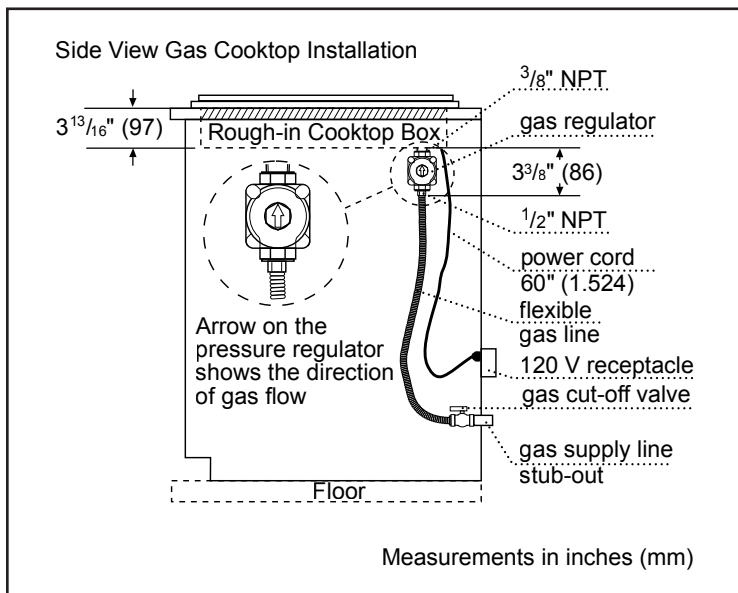

36" Gas Cooktop

800 Series – Black w/Black Stainless Knobs NGM8646UC

Installation Details

Accessories: To purchase Bosch accessories, cleaners & parts please visit www.bosch-home.com/us/store or call 1-800-944-2904 (Mon to Fri 5 am to 6 pm PST, Sat 6 am to 3 pm PST).

Notes: All height, width and depth dimensions are shown in inches. BSH reserves the absolute and unrestricted right to change product materials and specifications, at any time, without notice. Consult the product's installation instructions for final dimensional data and other details prior to making cutout.

Warranties: Please see Use & Care manual or Bosch website for statement of limited warranty.

For more information on our entire line of products, go to www.bosch-home.com/us or call 1-800-944-2904

© BSH Home Appliances Corporation. All rights reserved. Bosch is a registered trademark of Robert Bosch GmbH.