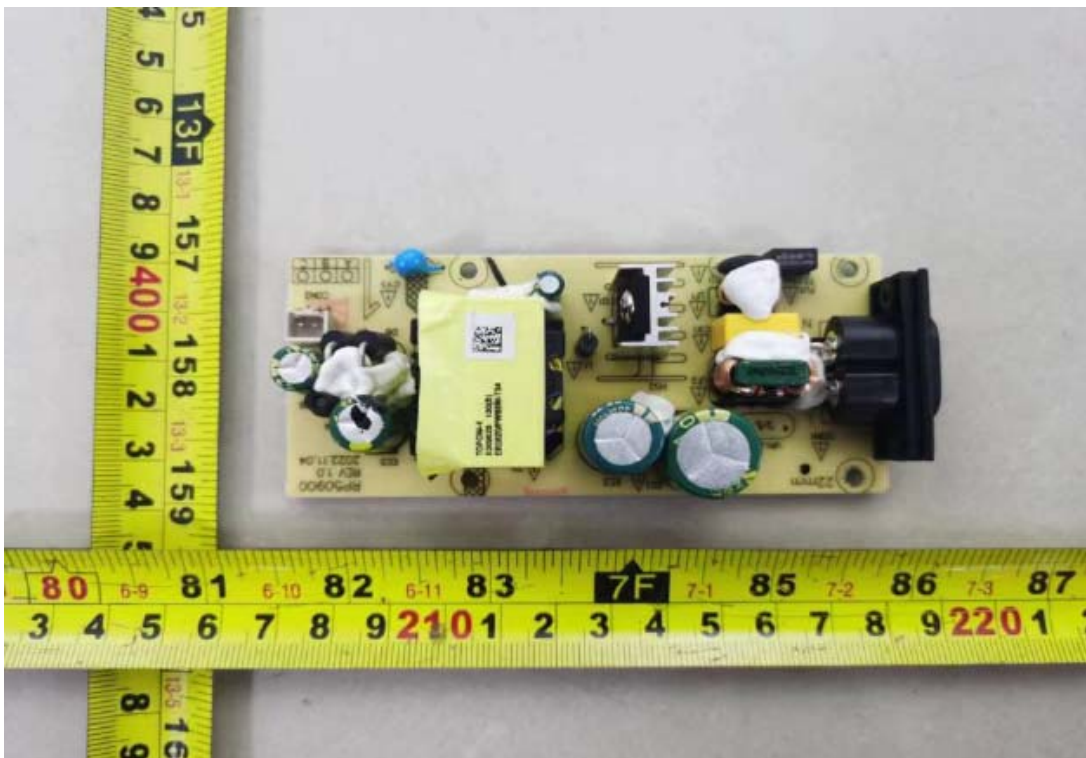

Internal Photos
M/N: S645W-SW

Internal Photos
M/N: S645W-SW

Internal Photos
M/N: S645W-SW

Internal Photos
M/N: S645W-SW

Internal Photos
M/N: S645W-SW

5.8G TX
Left
Antenna

5.8G RX
Right
Antenna