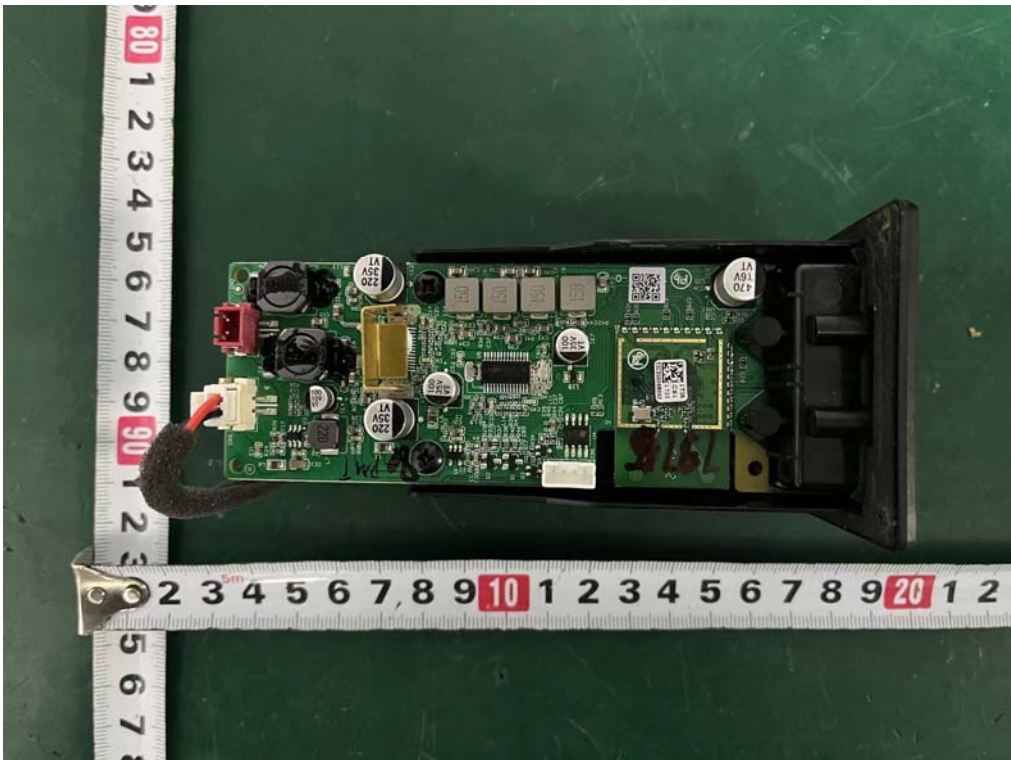

Internal Photos
M/N: S645W-SW

Internal Photos
M/N: S645W-SW

Internal Photos
M/N: S645W-SW

Internal Photos
M/N: S645W-SW

Internal Photos
M/N: S645W-SW

5.8G TX
Left
Antenna

5.8G RX
Right
Antenna