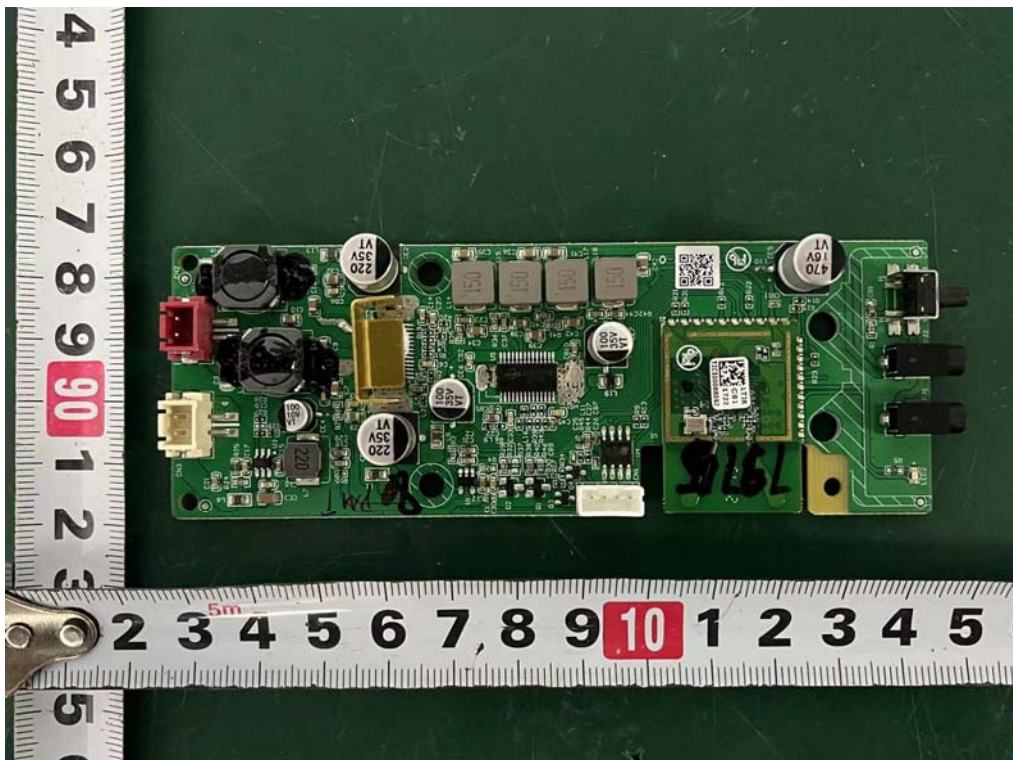

Internal Photos
M/N: S645W-SW

Internal Photos
M/N: S645W-SW

Internal Photos
M/N: S645W-SW

Internal Photos
M/N: S645W-SW

Internal Photos
M/N: S645W-SW

5.8G TX
Left
Antenna

5.8G RX
Right
Antenna