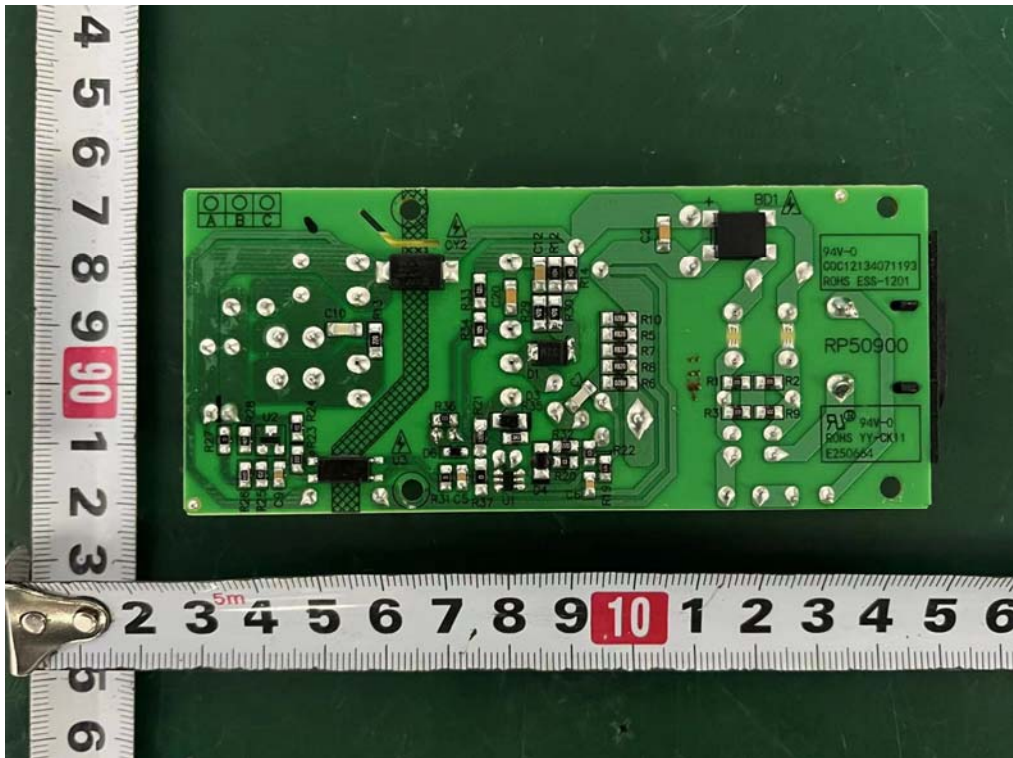

Internal Photos
M/N: S645W-SW

Internal Photos
M/N: S645W-SW

Internal Photos
M/N: S645W-SW

Internal Photos
M/N: S645W-SW

Internal Photos
M/N: S645W-SW

5.8G TX
Left
Antenna

5.8G RX
Right
Antenna