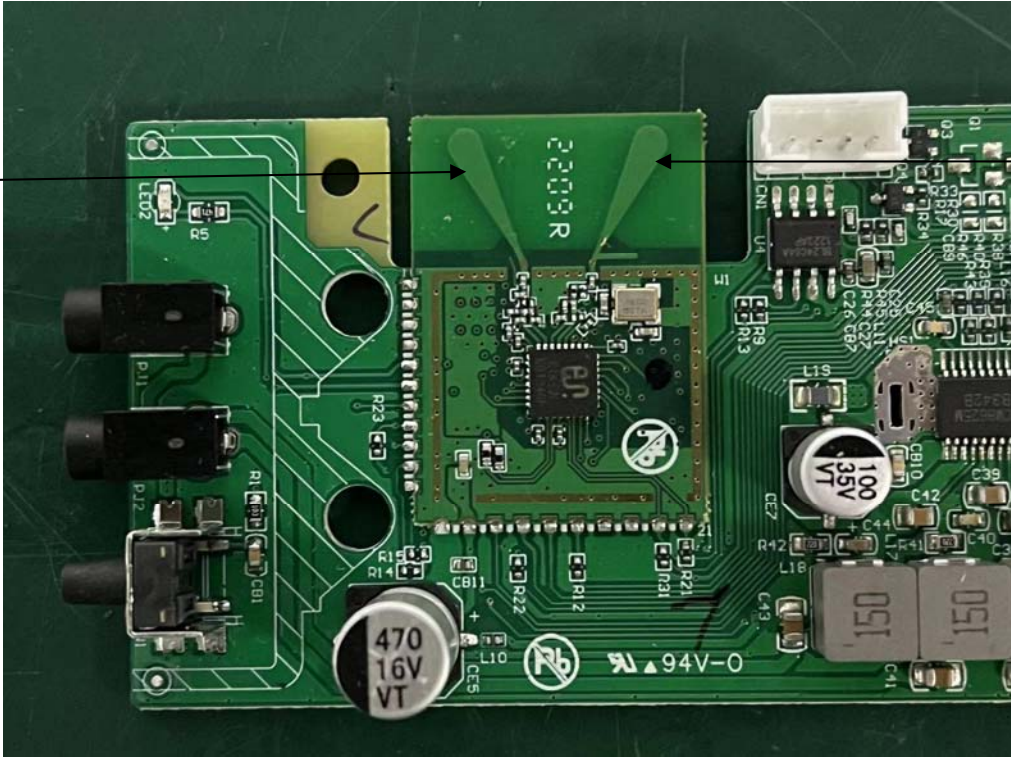

Internal Photos
M/N: S645W-SW

Internal Photos
M/N: S645W-SW

Internal Photos
M/N: S645W-SW

Internal Photos
M/N: S645W-SW

Internal Photos
M/N: S645W-SW

5.8G TX
Left
Antenna

5.8G RX
Right
Antenna