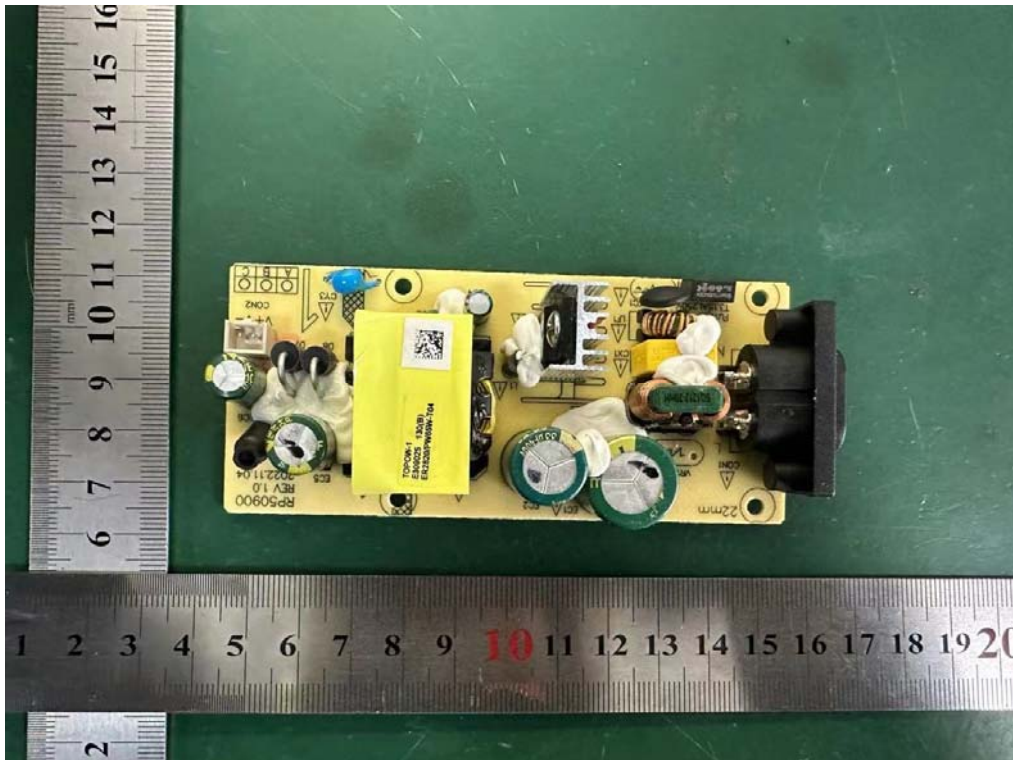

Internal Photos
M/N: S645W-SW

Internal Photos
M/N: S645W-SW

Internal Photos
M/N: S645W-SW

Internal Photos
M/N: S645W-SW

Internal Photos
M/N: S645W-SW

5.8G TX
Left
Antenna

5.8G RX
Right
Antenna