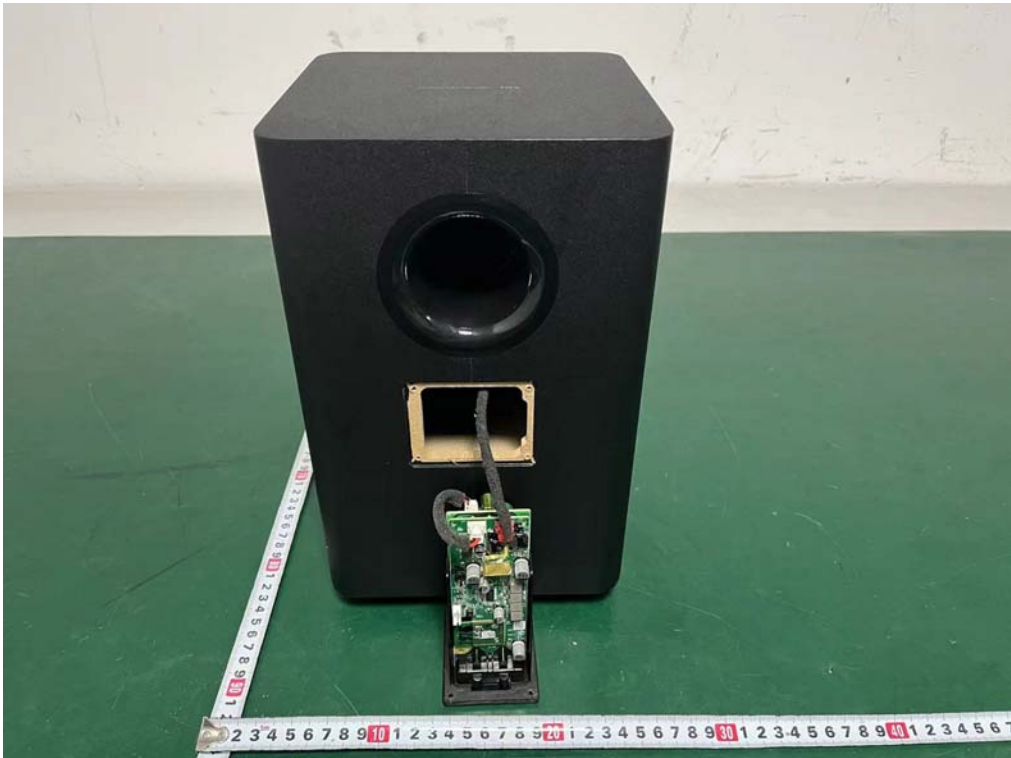

Internal Photos
M/N: S645W-SW

Internal Photos
M/N: S645W-SW

Internal Photos
M/N: S645W-SW

Internal Photos
M/N: S645W-SW

Internal Photos
M/N: S645W-SW

5.8G TX
Left
Antenna

5.8G RX
Right
Antenna