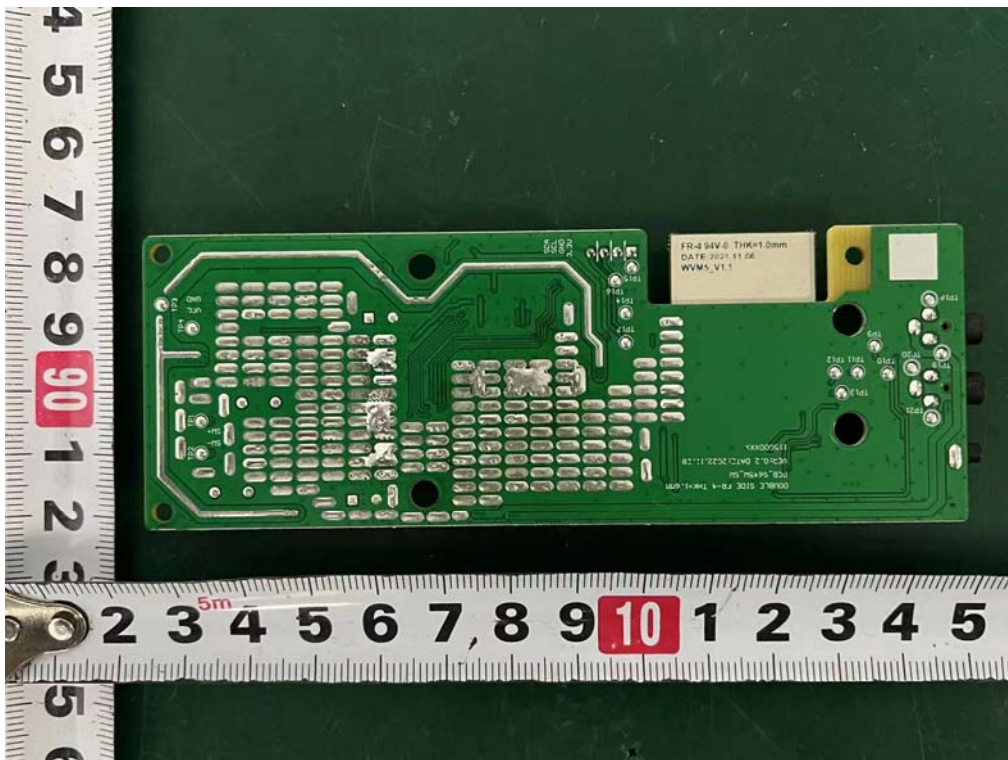

Internal Photos
M/N: S645W-SW

Internal Photos
M/N: S645W-SW

Internal Photos
M/N: S645W-SW

Internal Photos
M/N: S645W-SW

Internal Photos
M/N: S645W-SW

5.8G TX
Left
Antenna

5.8G RX
Right
Antenna