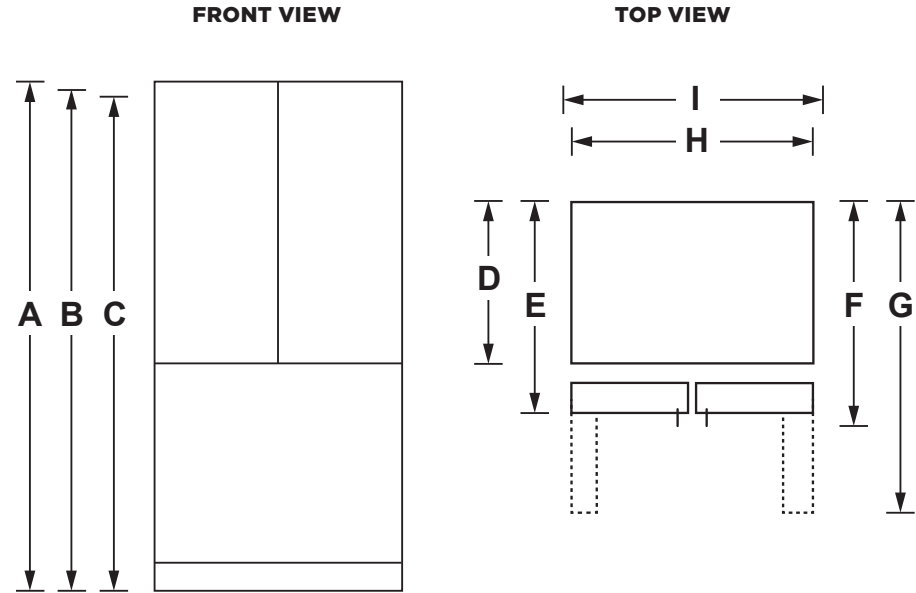

GYE18JBL/JEM/JML/JSL

GE® ENERGY STAR® 17.5 Cu. Ft. Counter-Depth French-Door Refrigerator

DIMENSIONS AND INSTALLATION INFORMATION (IN INCHES)

OVERALL DIMENSIONS	Height to top of door (in.) A	69-7/8
	Height to top of hinge (in.) B	69-3/4
	Height to top of case (in.) C	68-5/8
	Case depth without door (in.) D	24-1/8
	Case depth less door handle (in.) E	29
	Case depth with door handle (in.) F	31
	Depth with fresh food door open 90° (in.) G	42
	Width (in.) H	32-3/4
	Width with door open 90° with door handle (in.) I	40-1/2
AIR CLEARANCES	Each side (in.)	1/8
	Top (in.)	1
	Back (in.)	2

FEATURES AND BENEFITS

Counter-depth design – Offers a built-in look by fitting nearly flush with surrounding cabinetry 33" wide

Tall, external ice and water dispenser with temperature display – Makes and stores ice on the door, saving space

Turbo Cool setting – Drops interior temperature to maintain freshness after frequent openings

Quick Space shelf – Quickly slides out of the way to make room for tall items

Model GYE18JBLTS – Black Stainless