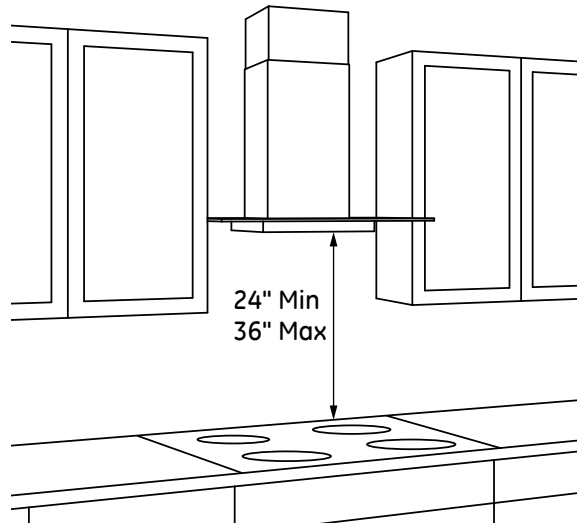

PVW7301SJ/EJ

GE Profile™ Series 30" Wall-Mount Glass Canopy Chimney Hood

DIMENSIONS AND INSTALLATION INFORMATION (IN INCHES)

INSTALLATION INFORMATION:

Before installing, consult Use & Care/installation instructions packed with product for current dimensional data.

OPTIONAL ACCESSORIES

JXDC71SS/ES-10(ft.) Ceiling Duct Cover Kit
Max ceiling height installation with kit - 10'-0"

JXRC70-Remote Control

JXCF71-Charcoal Filter
(needed if used in recirculation mode)

Amp Rating	
120V	5.3

30" Models Require a 30"-Wide Opening

*The supplied duct cover fits 7'-5" to 9'-3" ceiling heights (10" with optional high ceiling kit JXDC71)

The vent hood must be installed 24" min. and 36" max. above the cooking surface. The hood installation height above the cooking surface depends upon ceiling height. The telescopic duct cover conceals the ductwork running from the top of the hood to the ceiling.