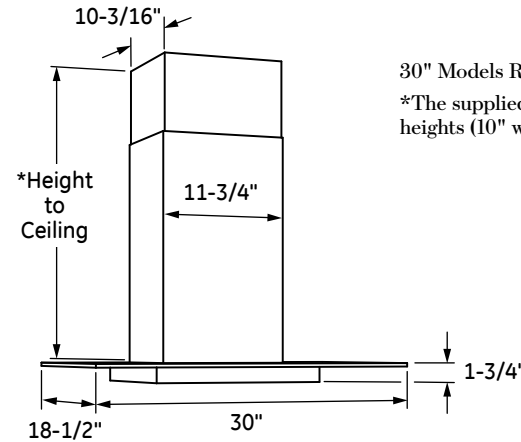

PVW7301SJ/EJ

GE Profile™ Series 30" Wall-Mount Glass Canopy Chimney Hood

DIMENSIONS AND INSTALLATION INFORMATION (IN INCHES)

INSTALLATION INFORMATION:

Before installing, consult Use & Care/installation instructions packed with product for current dimensional data.

OPTIONAL ACCESSORIES

JXDC71SS/ES-10(ft.) Ceiling Duct Cover Kit
Max ceiling height installation with kit - 10'-0"

JXRC70-Remote Control

JXCF71-Charcoal Filter
(needed if used in recirculation mode)

Amp Rating	
120V	5.3

30" Models Require a 30"-Wide Opening

*The supplied duct cover fits 7'-5" to 9'-3" ceiling heights (10" with optional high ceiling kit JXDC71)