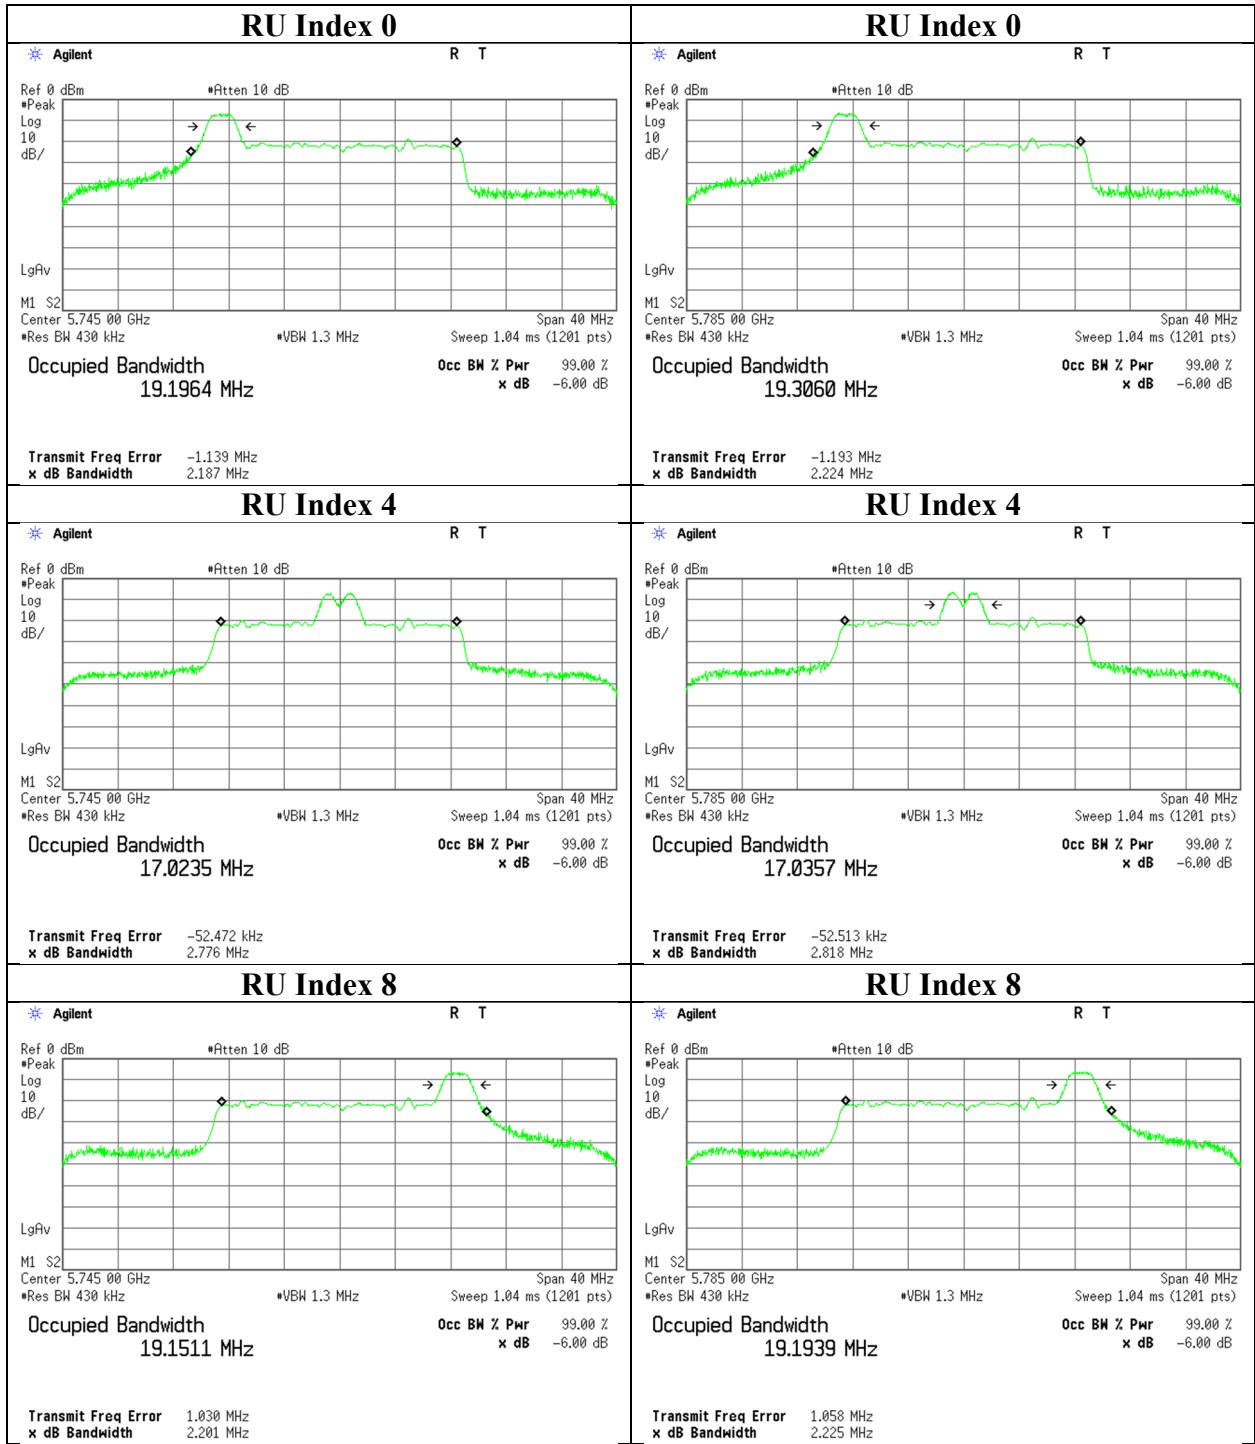

99 % Occupied Bandwidth

11ax-20 (OFDMA)

26-tone RU 5700 MHz

26-tone RU 5720 MHz

99 % Occupied Bandwidth

11ax-20 (OFDMA)

26-tone RU 5745 MHz

26-tone RU 5785 MHz

99 % Occupied Bandwidth

11ax-20 (OFDMA) 26-tone RU 5825 MHz

99 % Occupied Bandwidth

11ax-20 (OFDMA)

52-tone RU 5180 MHz

52-tone RU 5220 MHz

99 % Occupied Bandwidth

11ax-20 (OFDMA)

52-tone RU 5240 MHz

52-tone RU 5260 MHz

99 % Occupied Bandwidth

11ax-20 (OFDMA)

52-tone RU 5300 MHz

52-tone RU 5320 MHz

99 % Occupied Bandwidth

11ax-20 (OFDMA)

52-tone RU 5500 MHz

52-tone RU 5580 MHz

99 % Occupied Bandwidth

11ax-20 (OFDMA)

52-tone RU 5700 MHz

52-tone RU 5720 MHz

99 % Occupied Bandwidth

11ax-20 (OFDMA)