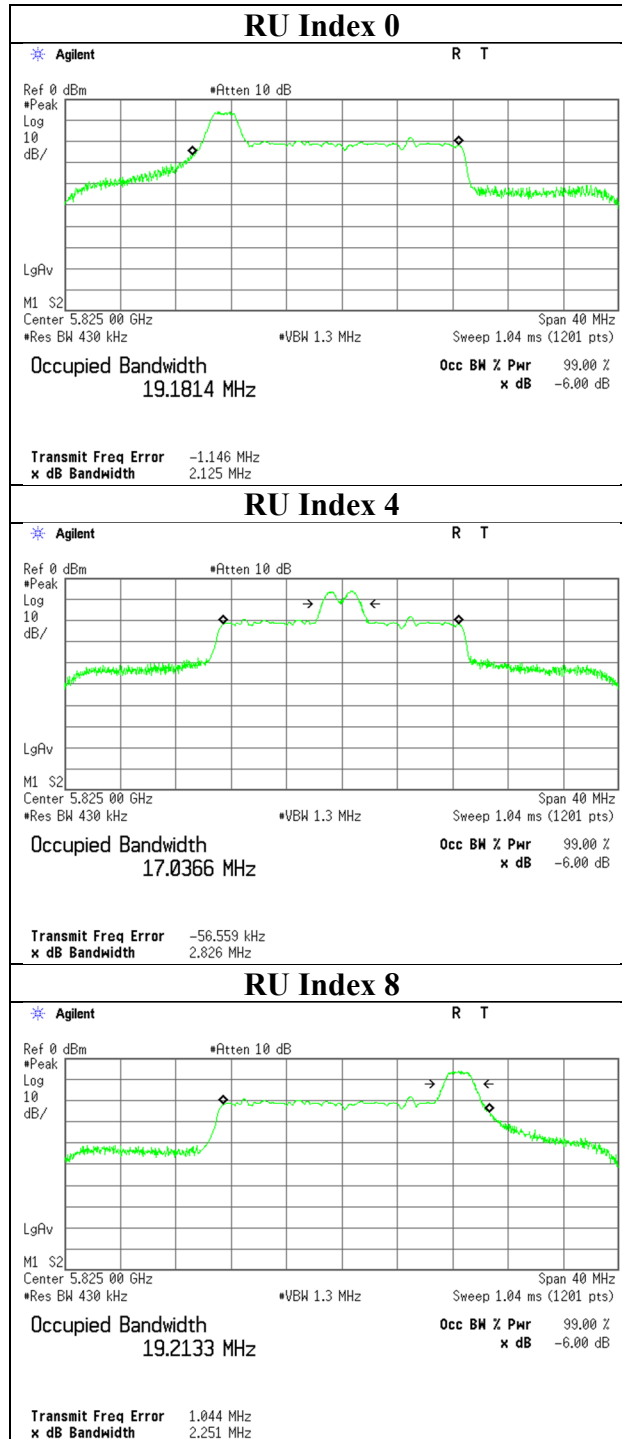

99 % Occupied Bandwidth

11ax-20 (OFDMA)

26-tone RU 5700 MHz

26-tone RU 5720 MHz

99 % Occupied Bandwidth

11ax-20 (OFDMA)

26-tone RU 5745 MHz

26-tone RU 5785 MHz

99 % Occupied Bandwidth

11ax-20 (OFDMA) 26-tone RU 5825 MHz

99 % Occupied Bandwidth

11ax-20 (OFDMA)

52-tone RU 5180 MHz

52-tone RU 5220 MHz

99 % Occupied Bandwidth

11ax-20 (OFDMA)

52-tone RU 5240 MHz

52-tone RU 5260 MHz

99 % Occupied Bandwidth

11ax-20 (OFDMA)

52-tone RU 5300 MHz

52-tone RU 5320 MHz

99 % Occupied Bandwidth

11ax-20 (OFDMA)

52-tone RU 5500 MHz

52-tone RU 5580 MHz

99 % Occupied Bandwidth

11ax-20 (OFDMA)

52-tone RU 5700 MHz

52-tone RU 5720 MHz

99 % Occupied Bandwidth

11ax-20 (OFDMA)