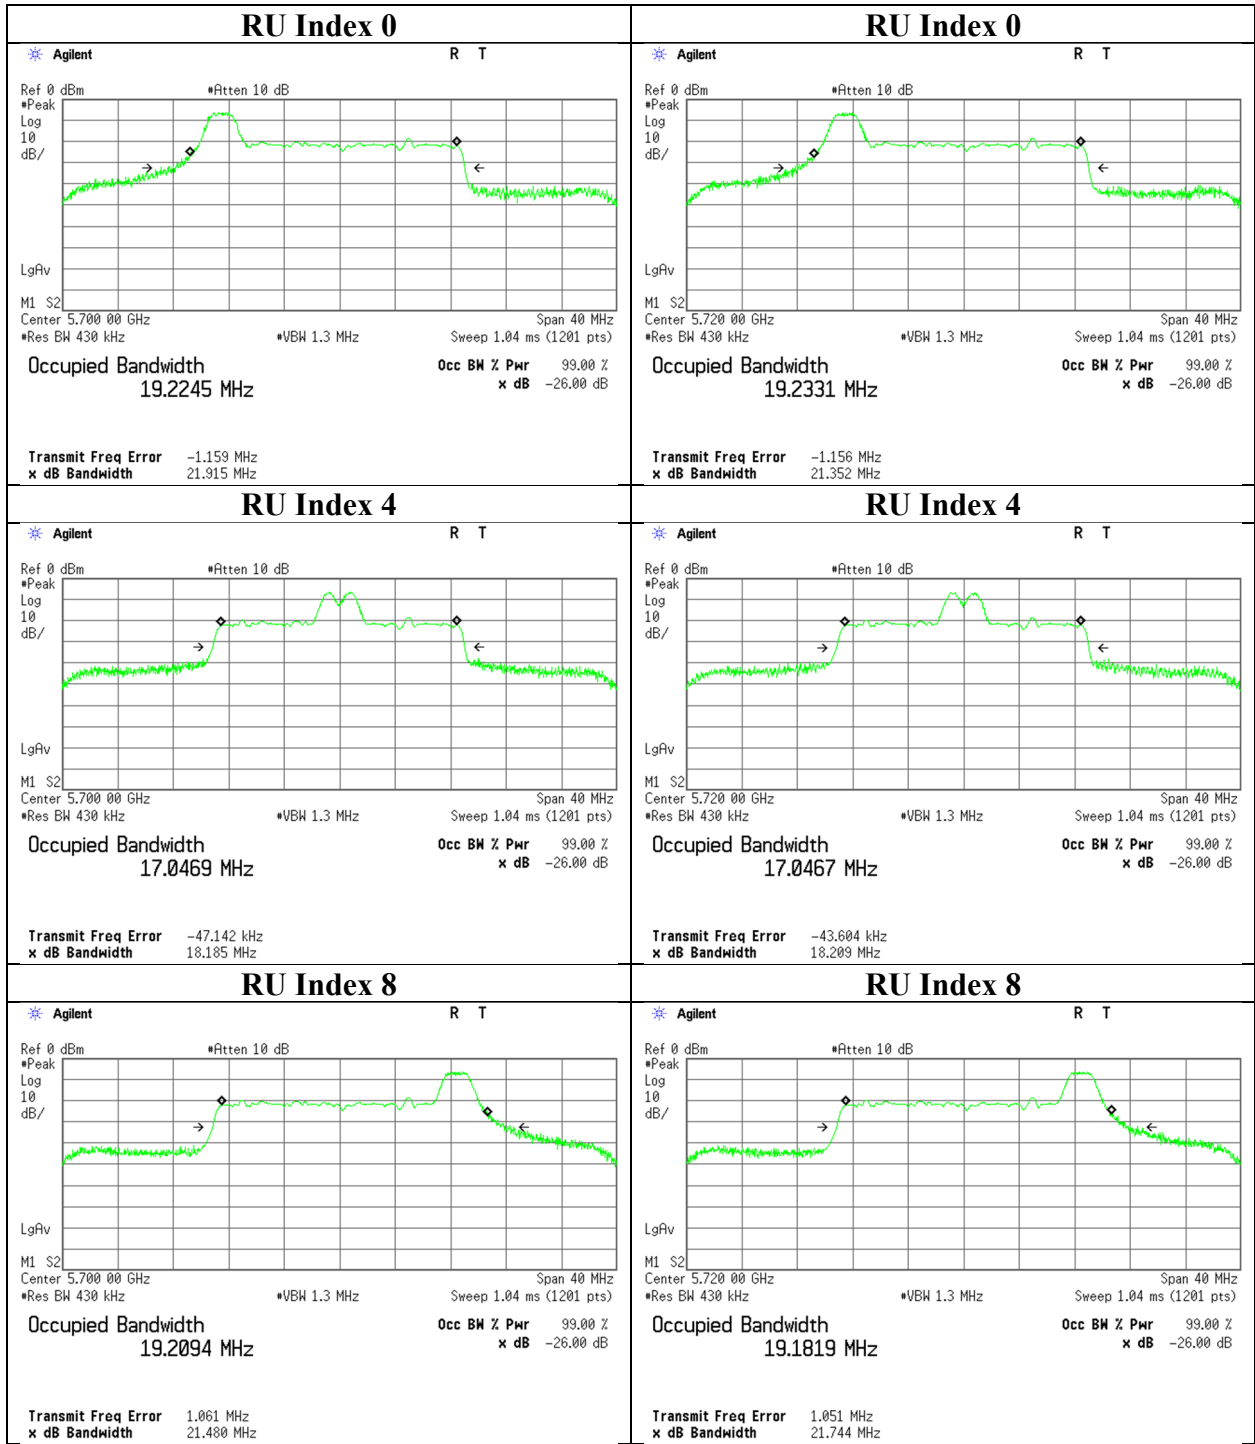

99 % Occupied Bandwidth

11ax-20 (OFDMA)

26-tone RU 5700 MHz

26-tone RU 5720 MHz

99 % Occupied Bandwidth

11ax-20 (OFDMA)

26-tone RU 5745 MHz

26-tone RU 5785 MHz

99 % Occupied Bandwidth

11ax-20 (OFDMA) 26-tone RU 5825 MHz

99 % Occupied Bandwidth

11ax-20 (OFDMA)

52-tone RU 5180 MHz

52-tone RU 5220 MHz

99 % Occupied Bandwidth

11ax-20 (OFDMA)

52-tone RU 5240 MHz

52-tone RU 5260 MHz

99 % Occupied Bandwidth

11ax-20 (OFDMA)

52-tone RU 5300 MHz

52-tone RU 5320 MHz

99 % Occupied Bandwidth

11ax-20 (OFDMA)

52-tone RU 5500 MHz

52-tone RU 5580 MHz

99 % Occupied Bandwidth

11ax-20 (OFDMA)

52-tone RU 5700 MHz

52-tone RU 5720 MHz

99 % Occupied Bandwidth

11ax-20 (OFDMA)