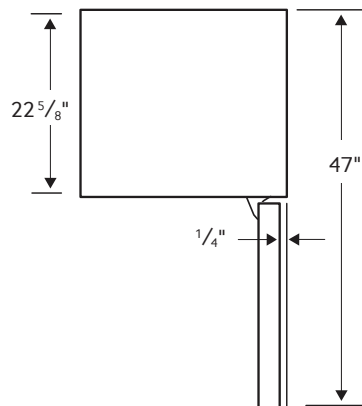

Dimensions

Capacity: 11.4 cu. ft.

- 3 Spill-Proof Shelves
- 4 Crisper Drawers
- 3 Door Bins
- High-Efficiency LED Lighting
- Adjustable Freezer Mode: Temperatures between 5°F and -8°F (0°F default temperature)
- Adjustable Fridge Mode: Temperatures between 44°F and 34°F (37°F default temperature)
- Mode Select - Switch between Freezer and Fridge Modes

Product Dimensions & Weight

Dimensions (WxHxD with hinges, handle and door):
23³/₈" x 73" x 27¹/₈"

Dimensions (WxHxD with hinges and door):
23³/₈" x 73" x 25¹/₂"

Dimensions (WxHxD without hinges and door):
23³/₈" x 73" x 22⁵/₈"

Weight: 189 lbs

Shipping Dimensions & Weight (WxHxD)

Dimensions: 25³/₄" x 73⁷/₈" x 27⁵/₈"

Weight: 207 lbs

Color	Model #	UPC Code
Navy Glass	RZ11T747441	887276533322
White Glass	RZ11T747435	887276538501
Grey Glass (matte)	RZ11T747431	887276538495