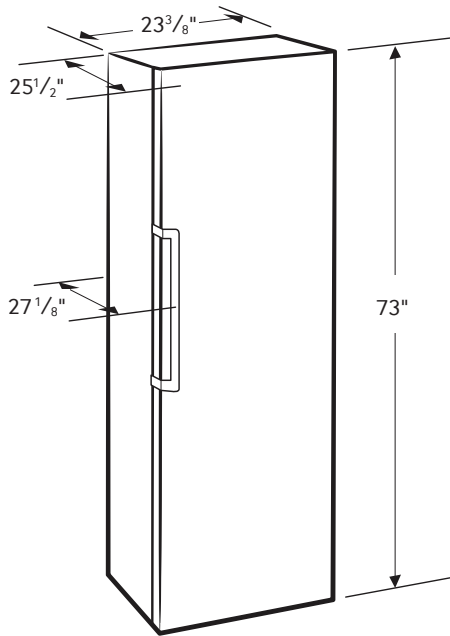

Dimensions

Capacity: 11.4 cu. ft.

- 3 Spill-Proof Shelves
- 4 Crisper Drawers
- 3 Door Bins
- High-Efficiency LED Lighting
- Adjustable Freezer Mode: Temperatures between 5°F and -8°F (0°F default temperature)
- Adjustable Fridge Mode: Temperatures between 44°F and 34°F (37°F default temperature)
- Mode Select - Switch between Freezer and Fridge Modes

Product Dimensions & Weight

Dimensions (WxHxD with hinges, handle and door):
23³/₈" x 73" x 27¹/₈"

Dimensions (WxHxD with hinges and door):
23³/₈" x 73" x 25¹/₂"

Dimensions (WxHxD without hinges and door):
23³/₈" x 73" x 22⁵/₈"

Weight: 189 lbs

Shipping Dimensions & Weight (WxHxD)

Dimensions: 25³/₄" x 73⁷/₈" x 27⁵/₈"

Weight: 207 lbs

Color	Model #	UPC Code
Navy Glass	RZ11T747441	887276533322
White Glass	RZ11T747435	887276538501
Grey Glass (matte)	RZ11T747431	887276538495