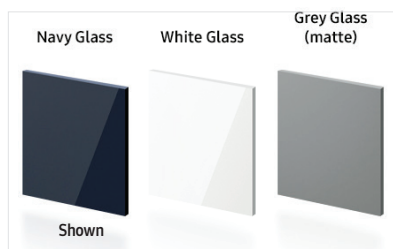

BESPOKE Panel Color Selection

Modularization