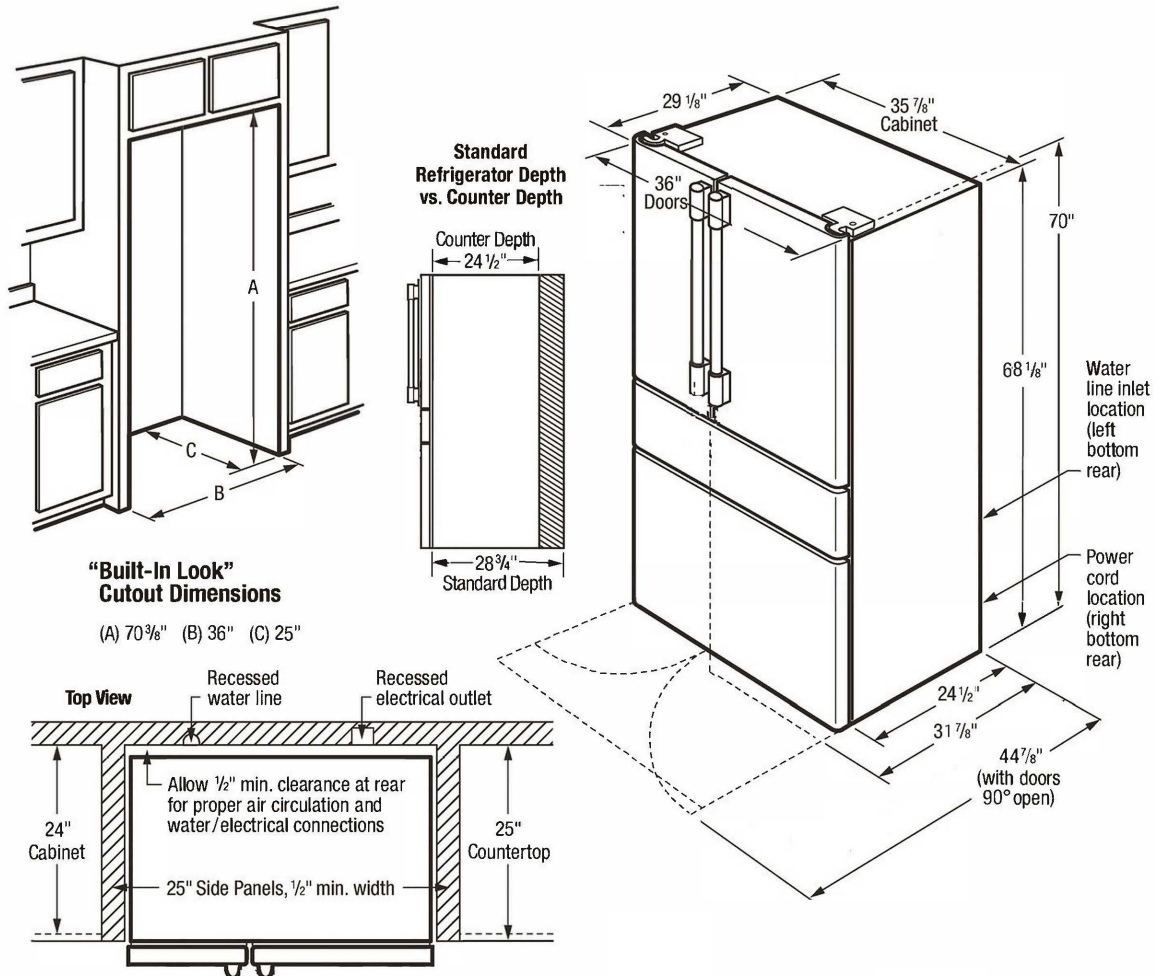

FRIGIDAIRE

PROFESSIONAL

PRMC2285AF

Available Colors : Stainless Steel

Version : 1/20

French Door Refrigerator

21.8 Cu. Ft. Counter-Depth 4-Door French Door Refrigerator

Installation Drawing

FRIGIDAIRE

USA • 10200 David Taylor Drive • Charlotte, NC 28262 • 1-800-FRIGIDAIRE • frigidaire.com
CANADA • 5855 Terry Fox Way • Mississauga, ON L5V 3E4 • 1-800-265-8352 • frigidaire.ca