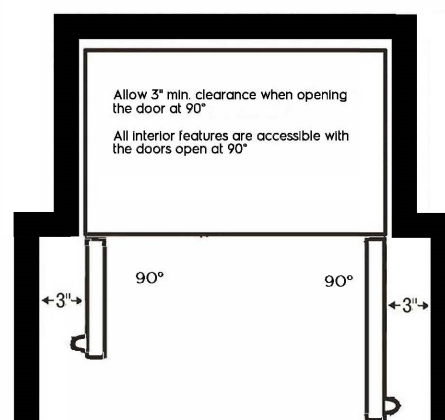

FRIGIDAIRE

PROFESSIONAL

PRMC2285AF

Available Colors : Stainless Steel

Version : 1/20

French Door Refrigerator

21.8 Cu. Ft. Counter-Depth 4-Door French Door Refrigerator

Installation Drawing

FRIGIDAIRE

USA • 10200 David Taylor Drive • Charlotte, NC 28262 • 1-800-FRIGIDAIRE • frigidaire.com
CANADA • 5855 Terry Fox Way • Mississauga, ON L5V 3E4 • 1-800-265-8352 • frigidaire.ca