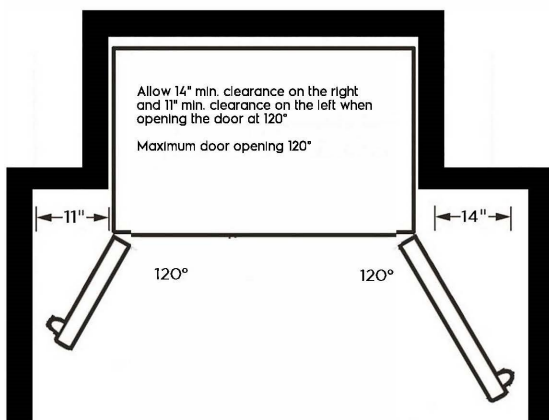

FRIGIDAIRE

PROFESSIONAL

PRMC2285AF

Available Colors : Stainless Steel

Version : 1/20

French Door Refrigerator

21.8 Cu. Ft. Counter-Depth 4-Door French Door Refrigerator

Installation Drawing

FRIGIDAIRE

USA • 10200 David Taylor Drive • Charlotte, NC 28262 • 1-800-FRIGIDAIRE • frigidaire.com
CANADA • 5855 Terry Fox Way • Mississauga, ON L5V 3E4 • 1-800-265-8352 • frigidaire.ca