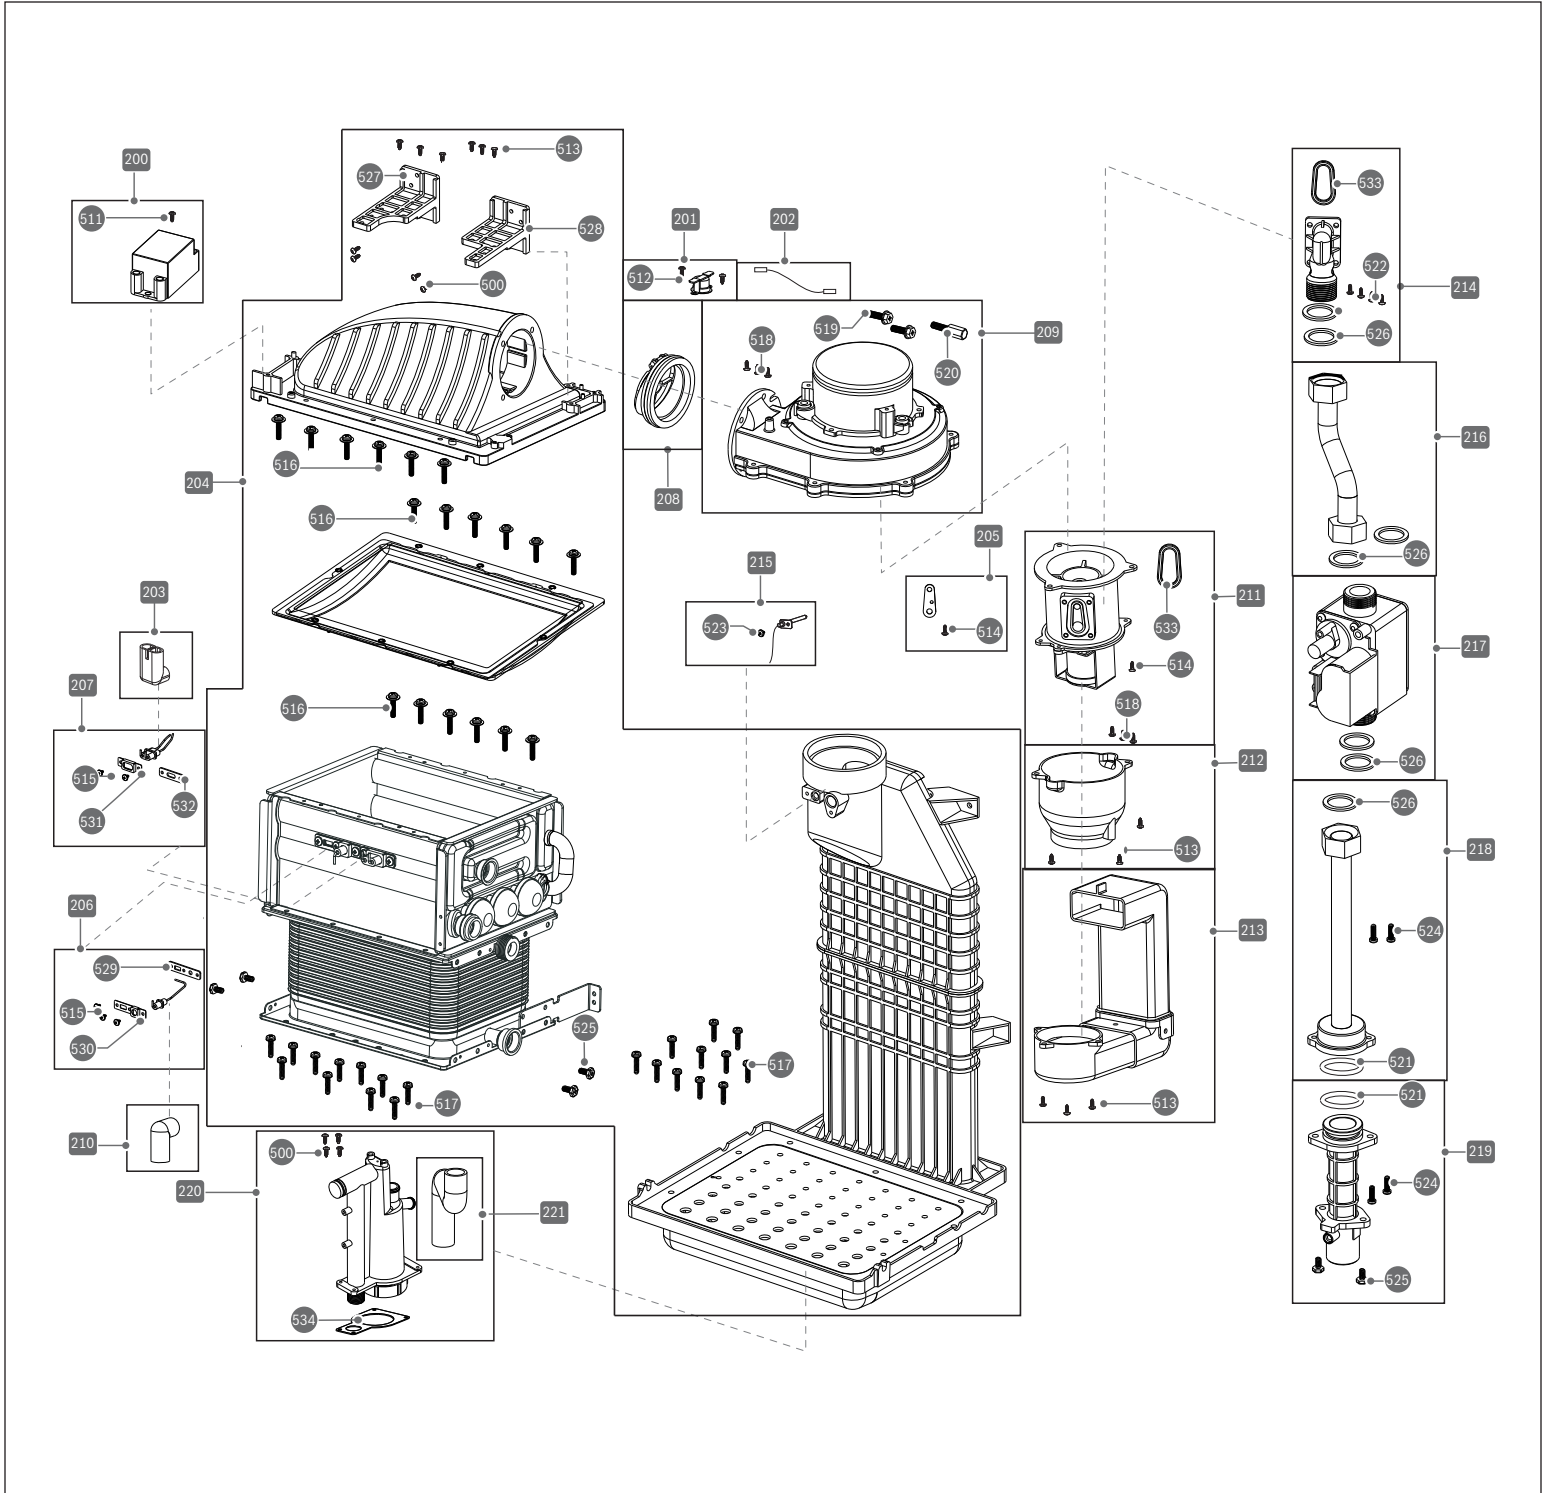

Bosch Singular 4000 | Singular 5200 Gas Condensing Combi Boilers

Case Parts

BOSCH

Bosch Singular 4000 | Singular 5200 Gas Condensing Combi Boilers

Flue Parts

BOSCH

Pos.	Description	Ordering no.	Distributor Recommended Stock	Contractor Recommended Stock	Remarks
200	Ignition transformer	7738007252	✓		
201	High limit switch	7738007253	✓	✓	
202	Wire, High limit switch	7738007254	✓		
203	Electrode Cover	7738007255			
204	Heat Exchanger	7738007256	✓		
205	Orifice NG	7738007257	✓		
	Orifice LP	7738007258	✓		
206	Flame Rod Assembly	7738007259	✓	✓	
207	Electrode Assembly	7738007260	✓	✓	
208	Diaphragm Valve	7738007261	✓		
209	Fan	7738007262	✓		
210	Cover, Flame rod	7738007263			
211	Valve, TDR solenoid	7738007264	✓		
212	Air Mixer	7738007265			
213	Silencer	7738007266			
214	Orifice Cover	7738007267			
215	Exhaust Gas Temp Sensor	7738007268	✓	✓	
216	Pipe, Gas outlet	7738007269			
217	Valve, Gas	7738007270	✓		
218	Pipe, Gas inlet	7738007271			
219	Pipe, Gas	7738007272			
220	Trap, Condensate	7738007273	✓		
225	Hose, Condensate	7738007274	✓		
511	Ø4X12 Tapping screw	avail in kit, item 328			for individual pieces, source locally
512	Ø3.5X6 Tapping screw	avail in kit, item 328			for individual pieces, source locally
513	Ø4X10 Tapping screw	avail in kit, item 328			for individual pieces, source locally
514	M3*0.5p Screw	avail in kit, item 328			for individual pieces, source locally
515	Ø4X8 Tapping screw (STS)	avail in kit, item 328			for individual pieces, source locally
516	M4*0.7p(L=20)Screw+Washer	avail in kit, item 328			for individual pieces, source locally
517	Ø4X18 Tapping screw (STS)	avail in kit, item 328			for individual pieces, source locally
518	M4*8 Screw	avail in kit, item 328			for individual pieces, source locally
519	M5*0.8p Screw	avail in kit, item 328			for individual pieces, source locally
520	M5*0.8p*16 Screw	avail in kit, item 328			for individual pieces, source locally
521	O-ring (Gas Nipple)	avail in kit, item 327			for individual pieces, source locally
522	M4*0.7p Screw(L=10)	avail in kit, item 328			for individual pieces, source locally
523	Ø4X8 Tapping screw	avail in kit, item 328			for individual pieces, source locally
524	M4*14 Screw	avail in kit, item 328			for individual pieces, source locally
525	M5*0.8p Screw	avail in kit, item 328			for individual pieces, source locally
526	O-ring (Gas 3/4")	avail in kit, item 327			for individual pieces, source locally
527	Heat Exchanger Brackets L and R	if needed, replace 204			not available separately
529	Flame Rod Gasket	if needed, replace 206			not available separately
530	Flame Rod Bracket	if needed, replace 206			not available separately
531	Spark Plug Bracket	if needed, replace 207			not available separately
532	Spark Plug Gasket	if needed, replace 207			not available separately
533	Orifice Gasket	avail in kit, item 327			for individual pieces, source locally
534	Condensate Trap Gasket	if needed, replace 220			not available separately
Singular 4000 Singular 5200					
Flue Parts					