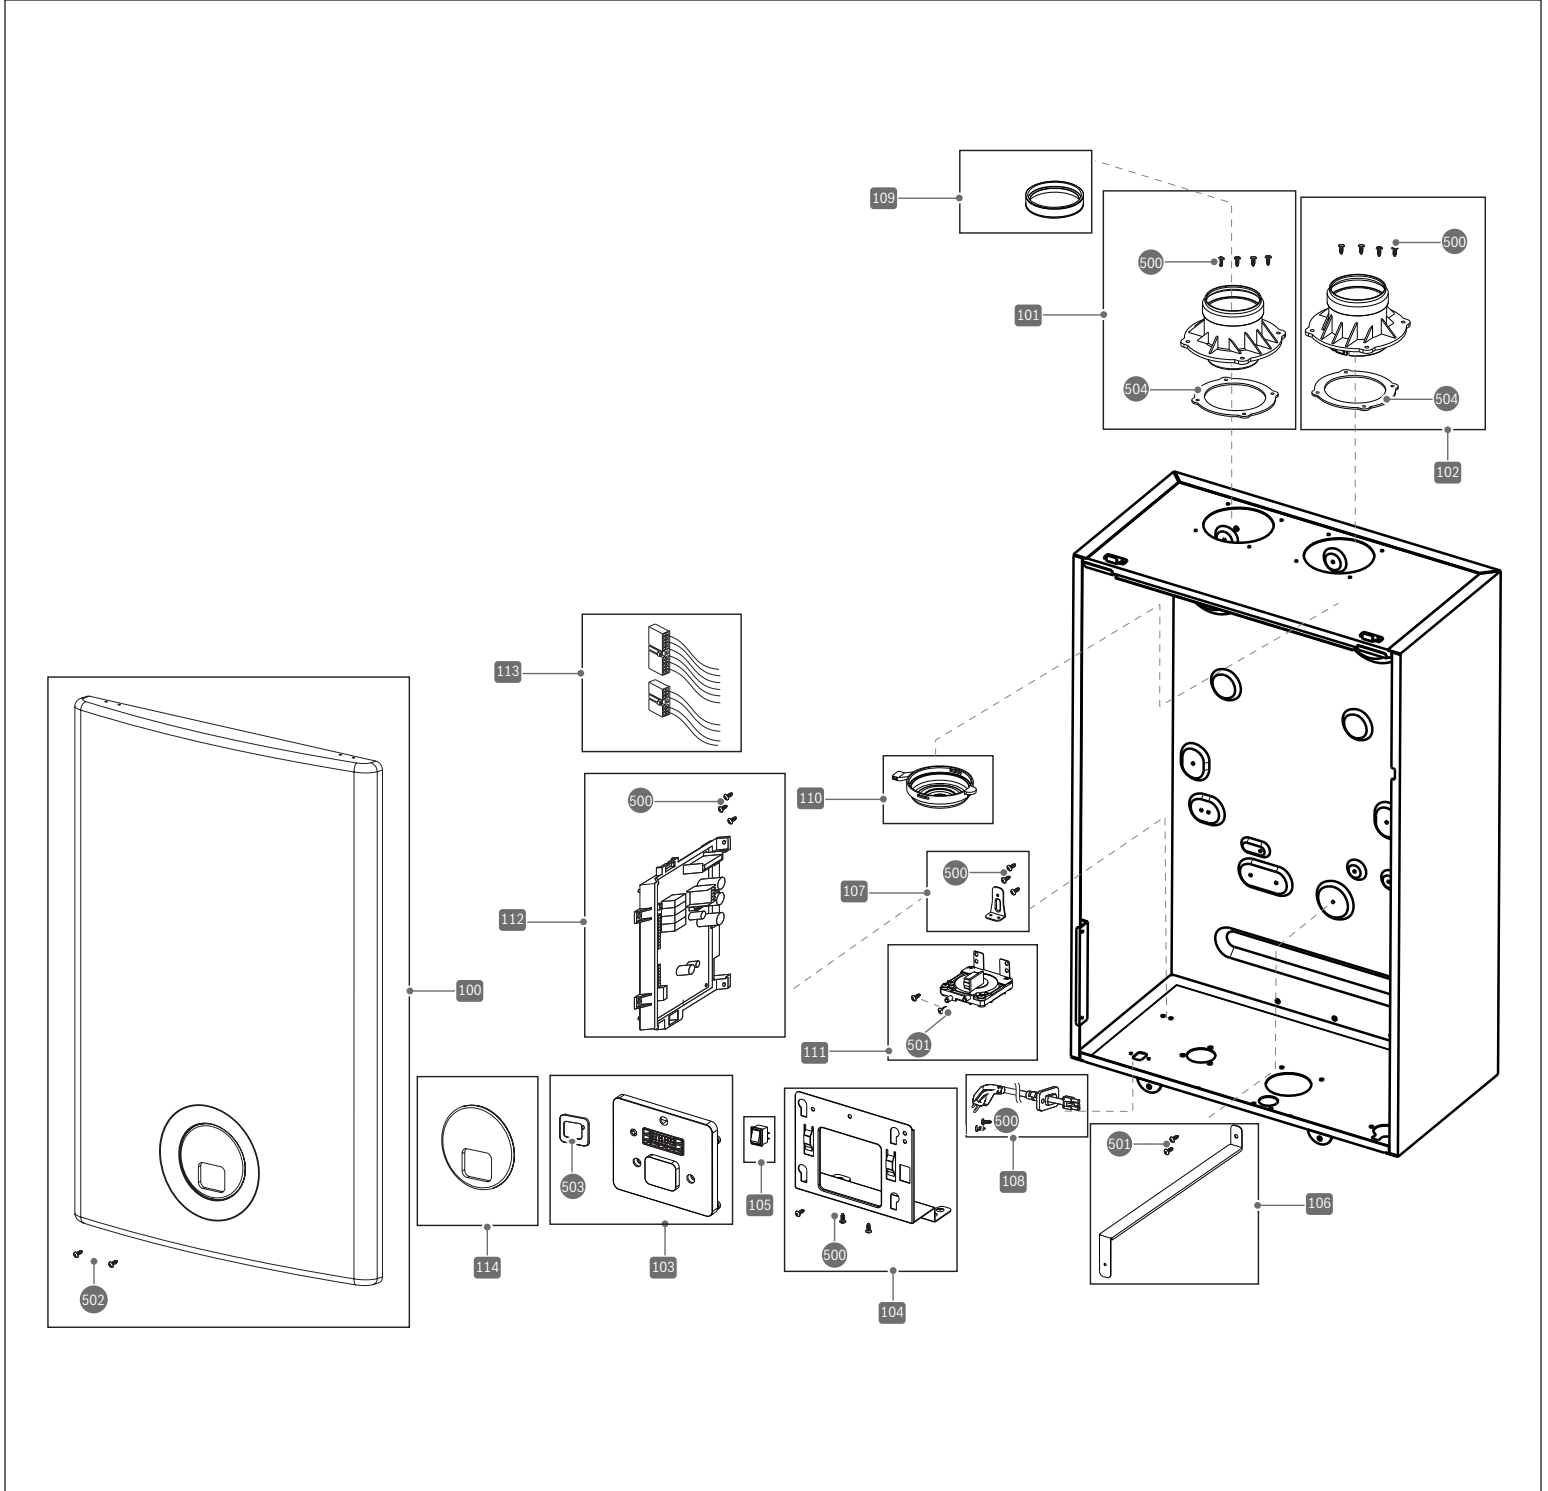

Bosch Singular 4000 | Singular 5200 Gas Condensing Combi Boilers

Case Parts

BOSCH

Bosch Singular 4000 | Singular 5200 Gas Condensing Combi Boilers

Flue Parts

BOSCH

Pos.	Description	Ordering no.	Distributor Recommended Stock	Contractor Recommended Stock	Remarks
200	Ignition transformer	7738007252	✓		
201	High limit switch	7738007253	✓	✓	
202	Wire, High limit switch	7738007254	✓		
203	Electrode Cover	7738007255			
204	Heat Exchanger	7738007256	✓		
205	Orifice NG	7738007257	✓		
	Orifice LP	7738007258	✓		
206	Flame Rod Assembly	7738007259	✓	✓	
207	Electrode Assembly	7738007260	✓	✓	
208	Diaphragm Valve	7738007261	✓		
209	Fan	7738007262	✓		
210	Cover, Flame rod	7738007263			
211	Valve, TDR solenoid	7738007264	✓		
212	Air Mixer	7738007265			
213	Silencer	7738007266			
214	Orifice Cover	7738007267			
215	Exhaust Gas Temp Sensor	7738007268	✓	✓	
216	Pipe, Gas outlet	7738007269			
217	Valve, Gas	7738007270	✓		
218	Pipe, Gas inlet	7738007271			
219	Pipe, Gas	7738007272			
220	Trap, Condensate	7738007273	✓		
225	Hose, Condensate	7738007274	✓		
511	Ø4X12 Tapping screw	avail in kit, item 328			for individual pieces, source locally
512	Ø3.5X6 Tapping screw	avail in kit, item 328			for individual pieces, source locally
513	Ø4X10 Tapping screw	avail in kit, item 328			for individual pieces, source locally
514	M3*0.5p Screw	avail in kit, item 328			for individual pieces, source locally
515	Ø4X8 Tapping screw (STS)	avail in kit, item 328			for individual pieces, source locally
516	M4*0.7p(L=20)Screw+Washer	avail in kit, item 328			for individual pieces, source locally
517	Ø4X18 Tapping screw (STS)	avail in kit, item 328			for individual pieces, source locally
518	M4*8 Screw	avail in kit, item 328			for individual pieces, source locally
519	M5*0.8p Screw	avail in kit, item 328			for individual pieces, source locally
520	M5*0.8p*16 Screw	avail in kit, item 328			for individual pieces, source locally
521	O-ring (Gas Nipple)	avail in kit, item 327			for individual pieces, source locally
522	M4*0.7p Screw(L=10)	avail in kit, item 328			for individual pieces, source locally
523	Ø4X8 Tapping screw	avail in kit, item 328			for individual pieces, source locally
524	M4*14 Screw	avail in kit, item 328			for individual pieces, source locally
525	M5*0.8p Screw	avail in kit, item 328			for individual pieces, source locally
526	O-ring (Gas 3/4")	avail in kit, item 327			for individual pieces, source locally
527	Heat Exchanger Brackets L and R	if needed, replace 204			not available separately
529	Flame Rod Gasket	if needed, replace 206			not available separately
530	Flame Rod Bracket	if needed, replace 206			not available separately
531	Spark Plug Bracket	if needed, replace 207			not available separately
532	Spark Plug Gasket	if needed, replace 207			not available separately
533	Orifice Gasket	avail in kit, item 327			for individual pieces, source locally
534	Condensate Trap Gasket	if needed, replace 220			not available separately
Singular 4000 Singular 5200					
Flue Parts					