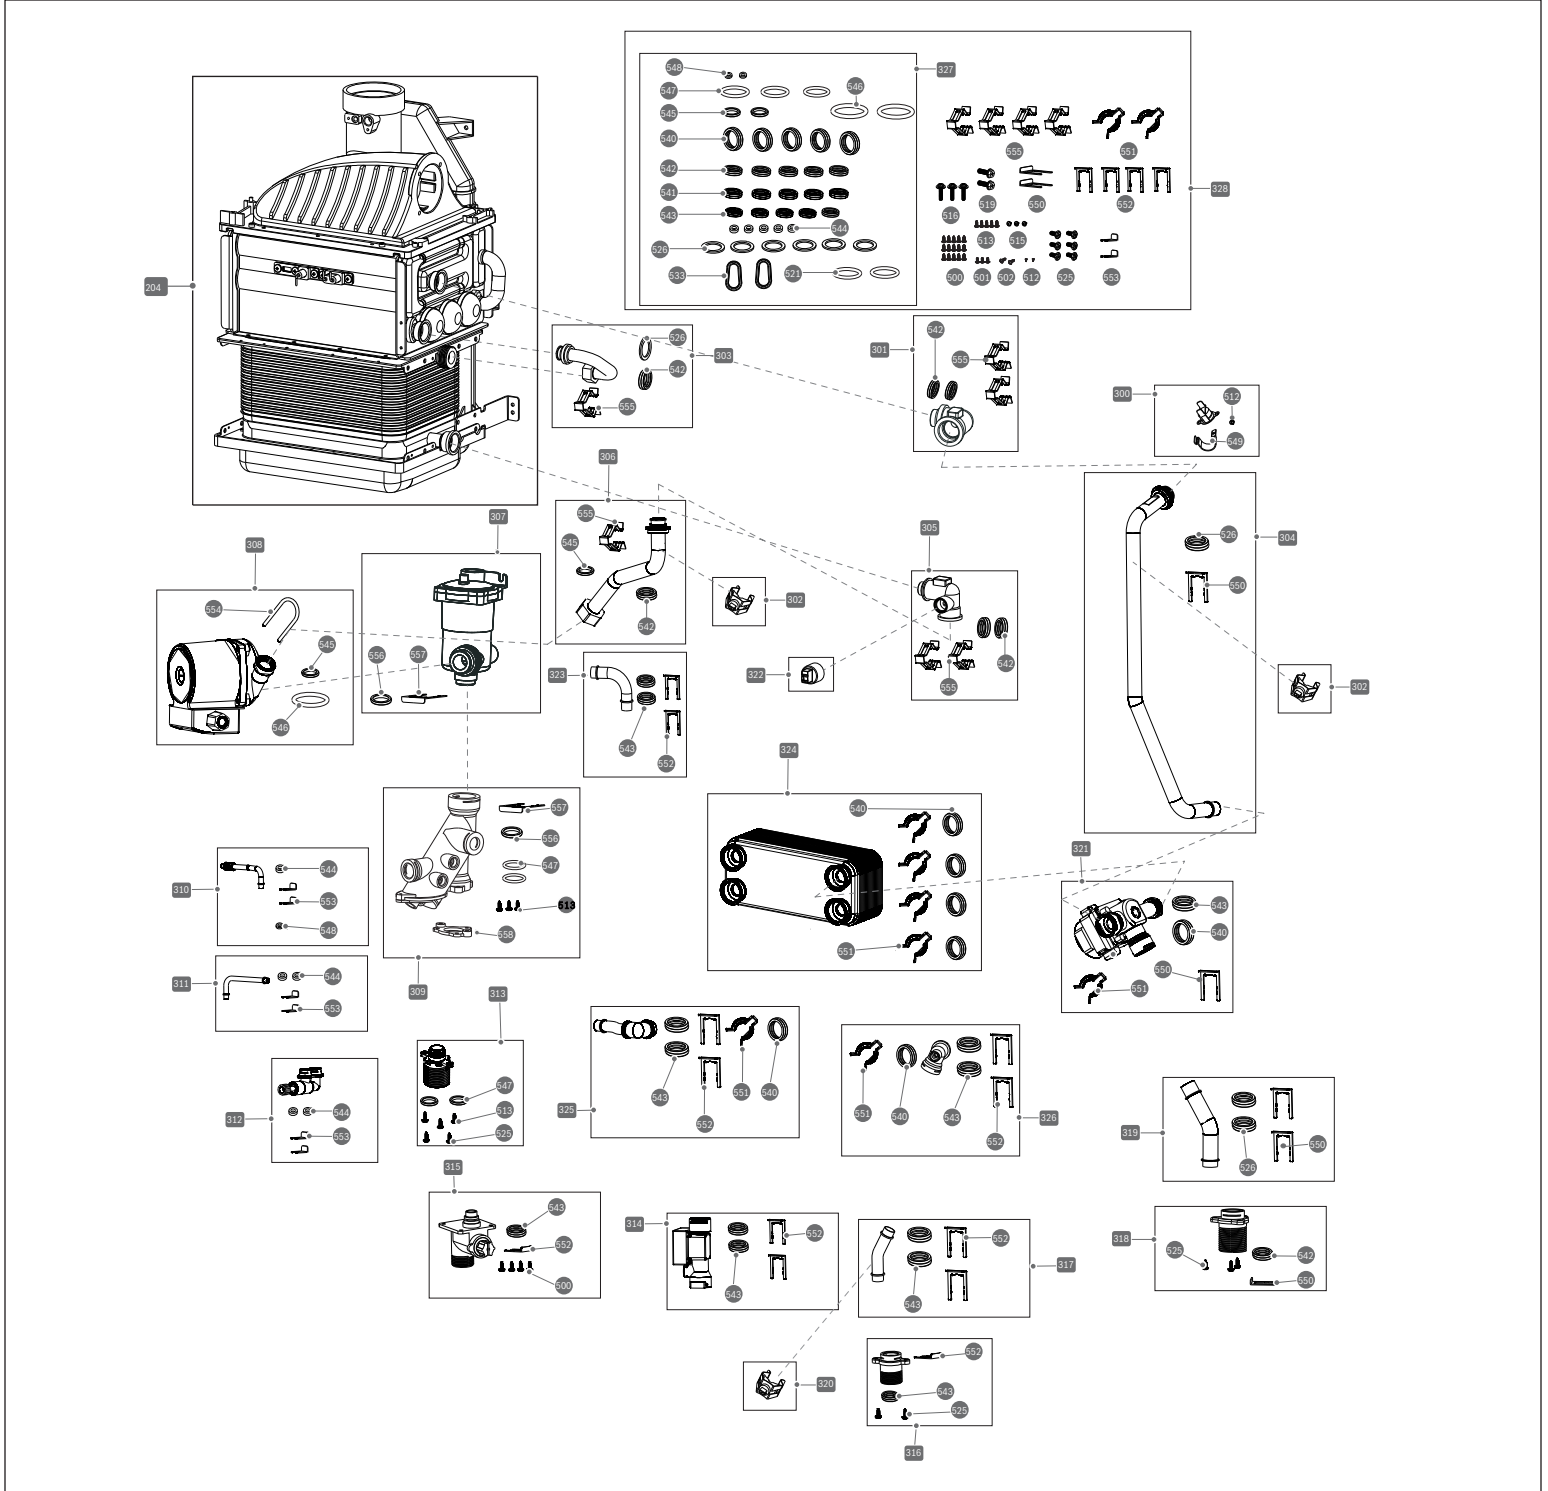

Bosch Singular 4000 | Singular 5200 Gas Condensing Combi Boilers

Water Parts

Pos.	Description	Ordering no.	Distributor Recommended Stock	Contractor Recommended Stock	Remarks
300	High limit switch	7738007275	✓	✓	
301	Elbow, Supply	7738007276			
302	Heating Return Sensor	7738007277	✓	✓	
303	HX connection pipe	7738007278			
304	supply pipe 1	7738007279			
305	Return Connector	7738007280			
306	Pipe, Return	7738007281			
307	Air vent	7738007282	✓	✓	
308	Pump	7738007283	✓		
309	Return Valve Assembly	7738007284			
310	Pipe, Feed outlet	7738007285			
311	Pipe, Feed inlet	7738007286			
312	Valve, Manual feed	7738007287	✓		
313	Nipple, Boiler return	7738007288			
314	Flow Switch	7738007289	✓	✓	
315	nipple, dhw inlet	7738007290			
316	nipple, dhw outlet	7738007291			
317	Pipe, DHW	7738007292			
318	Nipple, Heating Supply/Return	7738007293			
319	supply pipe 2	7738007294			
320	DHW Sensor	7738007295	✓	✓	
321	Valve, Diverter	7738007296	✓		
322	Pressure sensor	7738007297	✓	✓	
323	Pipe, dhw inlet	7738007298			
324	HX, Flate Plate	7738007299	✓		
325	Pipe, Circulation	7738007300			
326	Connector, HX Flat Plate	7738007301			
327	O-ring Kit	7738007302	✓	✓	
328	Screw/Packing/Clip Kit	7738007303	✓	✓	
540	Back up ring (Φ18.6)	avail in kit only, item 327			for individual pieces, source locally
541	P16 Back Up Ring	avail in kit only, item 327			for individual pieces, source locally
542	P18 Back Up Ring	avail in kit only, item 327			for individual pieces, source locally
543	P14 Back Up Ring	avail in kit only, item 327			for individual pieces, source locally
544	P6 Back Up Ring	avail in kit only, item 327			for individual pieces, source locally
545	P16 O-ring	avail in kit only, item 327			for individual pieces, source locally
546	O-ring (pump)	avail in kit only, item 327			for individual pieces, source locally
547	P18 O-ring	avail in kit only, item 327			for individual pieces, source locally
548	O-ring	avail in kit only, item 327			for individual pieces, source locally
549	Overheat prevent sensor b/k	if needed, replace item 300			not available separately
550	P18 Fixing Clip	avail in kit only, item 328			for individual pieces, source locally
551	Plate to Plate HEX	avail in kit only, item 328			for individual pieces, source locally
552	P14 Fixing Clip	avail in kit only, item 328			for individual pieces, source locally
553	P6 Fixing Clip	avail in kit only, item 328			for individual pieces, sou rce locally
554	Pump Fixing Clip	avail in kit only, item 328			for individual pieces, source locally
555	Clip, Joint (16A)	avail in kit only, item 328			for individual pieces, source locally
556	P22 Back Up Ring	avail in kit only, item 327			for individual pieces, source locally
557	P22 Fixing Clip	avail in kit only, item 327			for individual pieces, source locally
558	Return Body Connector	if needed, replace item 309			not available separately
Singular 4000 | Singular 5200 Water Parts