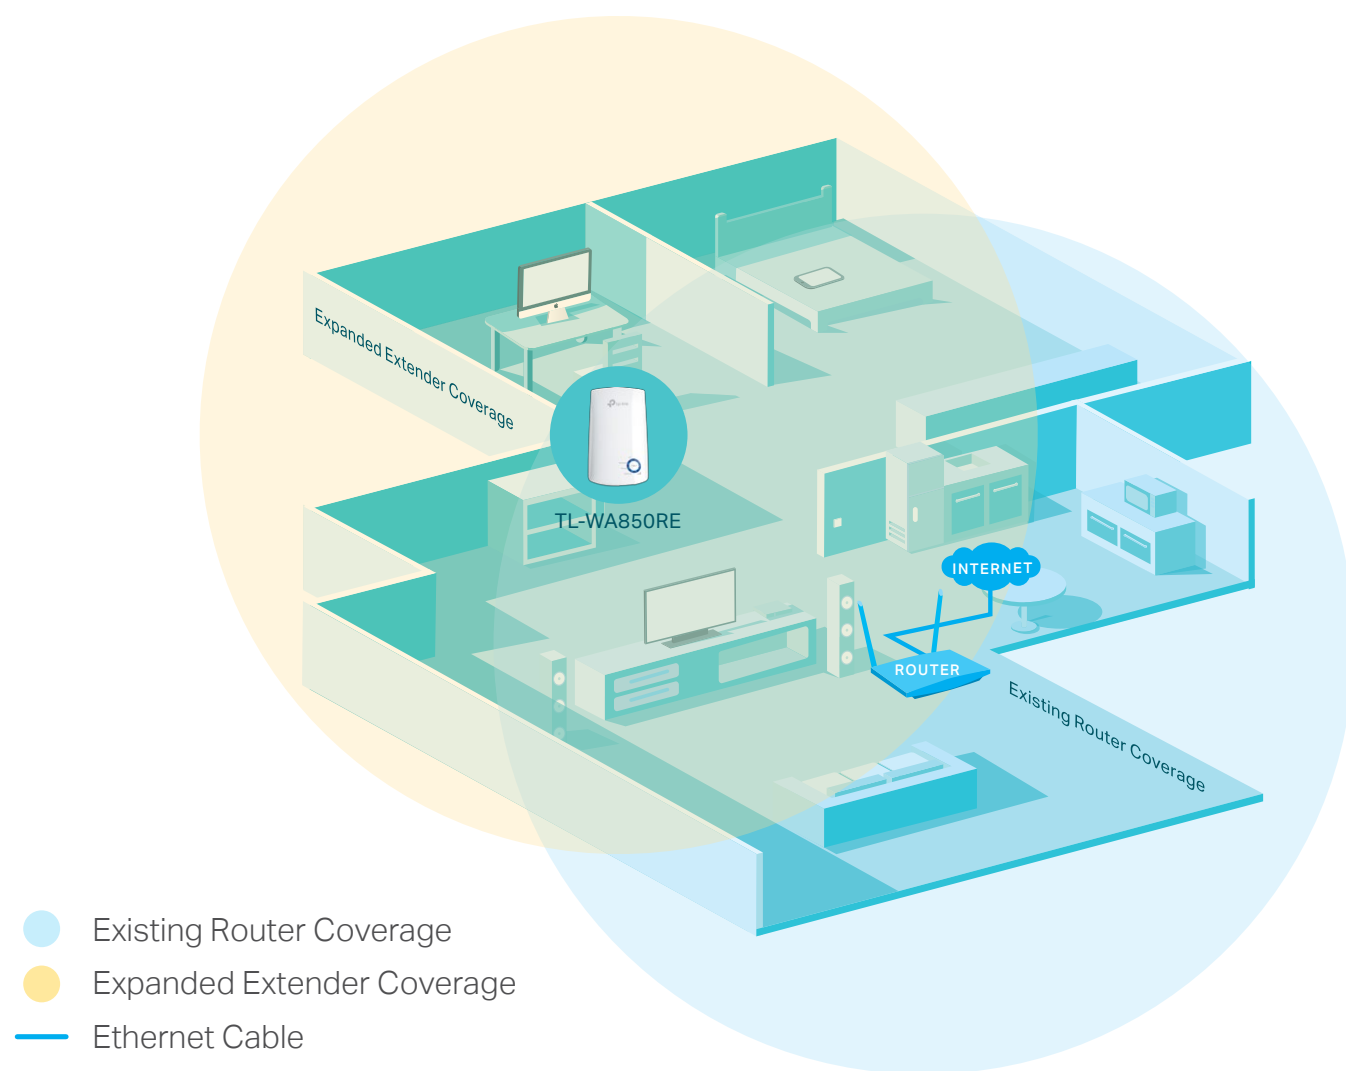

# 300Mbps Wi-Fi Range Extender

Stable Wi-Fi Extension

TL-WA850RE

Easy Setup

Tether App

Access Point Mode

## Extend the Range of Your Wi-Fi Network

The 300Mbps Wi-Fi Range Extender connects to your router wirelessly, strengthening and expanding its signal into areas it can't reach on its own, achieving speed of 300Mbps.

## Perfect Location at a Glimpse

The Intelligent Signal lights help you quickly find the best location to install the range extender.

TP-Link 300Mbps Wi-Fi Range Extender TL-WA850RE