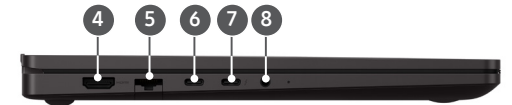

Left Side

Right Side