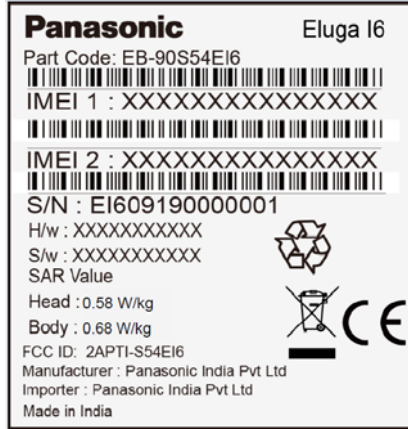

EXHIBIT A - FCC ID LABEL AND LOCATION

FCC ID Label

FCC ID Label Location Information

The label shown shall be permanently affixed at a conspicuous location on the device and be readily visible to the user at the time purchase (Labeling requirements per 2.925)