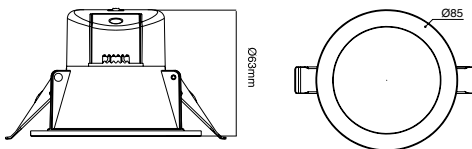

Finish

- White
- Black
- Satin chrome
- Silver

CUT-OUT: Ø70mm

Finish

- White

CUT-OUT: Ø70mm

AT9023/TRI

7W LED Downlight supplied with Dimmable Driver- Tri Colour

Product specification

Voltage	230~50Hz
Power consumption	7W
Dimmable	Yes
Light colour options	Tri Colour
Colour temperature	3000 - 5000K
Beam angle	90°
IP Rating	IP54 (Front face only)
IC Rating	IC - 4

AT9038/FLUSH/TRI

7W LED Downlight with Dimmable Integral Driver- Tri Colour

Product specification

Voltage	230~50Hz
Power consumption	7W
Dimmable	Yes
Light colour options	Tri Colour
Colour temperature	3000 - 5700K
Beam angle	90°
IP Rating	IP54 (Front face only)
IC Rating	IC - 4