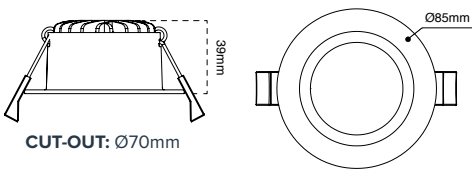

Finish

- White
- Black
- Satin chrome
- Silver

CUT-OUT: Ø70mm

Finish

- White

CUT-OUT: Ø70mm

AT9023/TRI

7W LED Downlight supplied with Dimmable Driver- Tri Colour

Product specification

Voltage	230~50Hz
Power consumption	7W
Dimmable	Yes
Light colour options	Tri Colour
Colour temperature	3000 - 5000K
Beam angle	90°
IP Rating	IP54 (Front face only)
IC Rating	IC - 4

AT9038/FLUSH/TRI

7W LED Downlight with Dimmable Integral Driver- Tri Colour

Product specification

Voltage	230~50Hz
Power consumption	7W
Dimmable	Yes
Light colour options	Tri Colour
Colour temperature	3000 - 5700K
Beam angle	90°
IP Rating	IP54 (Front face only)
IC Rating	IC - 4