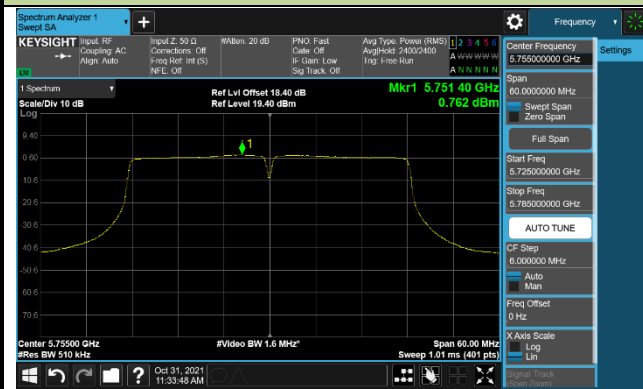

Channel 54 (5270MHz)

Channel 62 (5310MHz)

Channel 102 (5510MHz)

Channel 110 (5550MHz)

802.11ac-VHT40 Power Spectral Density – Ant 0

Channel 134 (5670MHz)

Channel 142 (5710MHz)

Channel 151 (5755MHz)

Channel 159 (5795MHz)

802.11ac-VHT80 Power Spectral Density – Ant 0

Channel 42 (5210MHz)

Channel 58 (5290MHz)

Channel 106 (5530MHz)

Channel 122 (5610MHz)

Channel 138 (5690MHz)

Channel 155 (5775MHz)