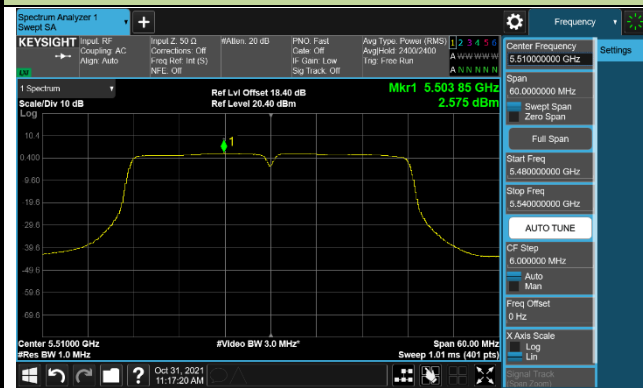

Channel 116 (5580MHz)

Channel 140 (5700MHz)

Channel 144 (5720MHz)

Channel 149 (5745MHz)

Channel 157 (5785MHz)

802.11ac-VHT40 Power Spectral Density – Ant 0

Channel 38 (5190MHz)

Channel 46 (5230MHz)

Channel 54 (5270MHz)

Channel 62 (5310MHz)

Channel 102 (5510MHz)

Channel 110 (5550MHz)

802.11ac-VHT40 Power Spectral Density – Ant 0

Channel 134 (5670MHz)

Channel 142 (5710MHz)

Channel 151 (5755MHz)