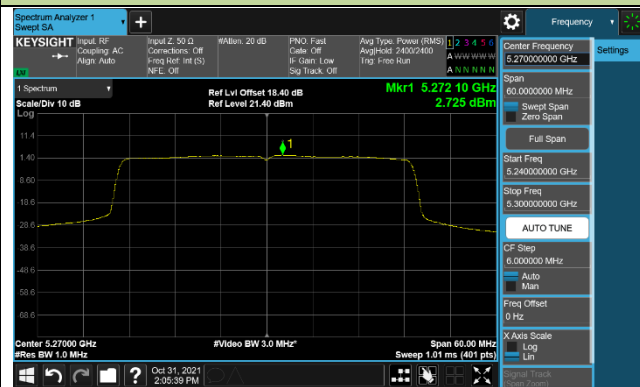

Channel 54 (5270MHz)