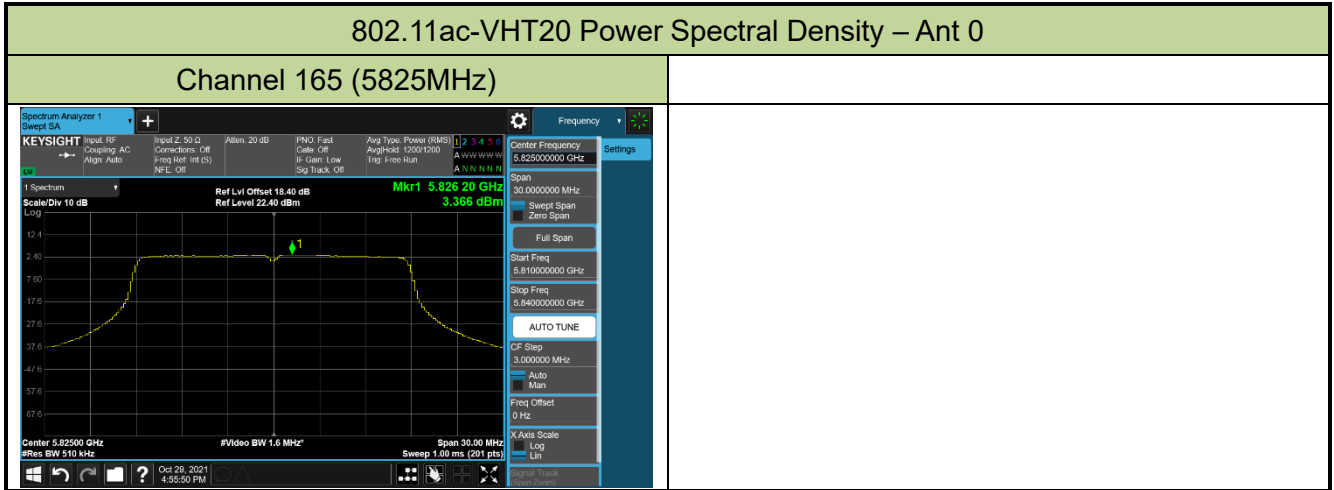

Channel 116 (5580MHz)

Channel 140 (5700MHz)

Channel 144 (5720MHz)

Channel 149 (5745MHz)

Channel 157 (5785MHz)

802.11ac-VHT40 Power Spectral Density – Ant 0

Channel 38 (5190MHz)

Channel 46 (5230MHz)