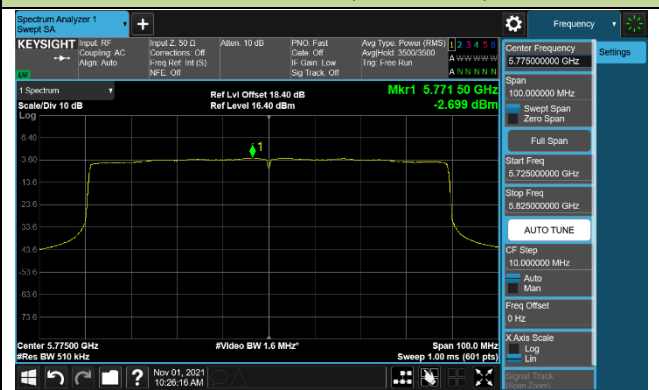

Channel 151 (5755MHz)

Channel 159 (5795MHz)

802.11ax-HE80 Power Spectral Density – Ant 0

Channel 42 (5210MHz)

Channel 58 (5290MHz)

Channel 106 (5530MHz)

Channel 122 (5610MHz)

Channel 138 (5690MHz)

Channel 155 (5775MHz)

802.11ax-HE80+80 Power Spectral Density – Ant 0

Channel 42 (5210MHz)

Channel 106 (5530MHz)

802.11a Power Spectral Density – Ant 1

Channel 36 (5180MHz)

Channel 44 (5220MHz)

Channel 48 (5240MHz)