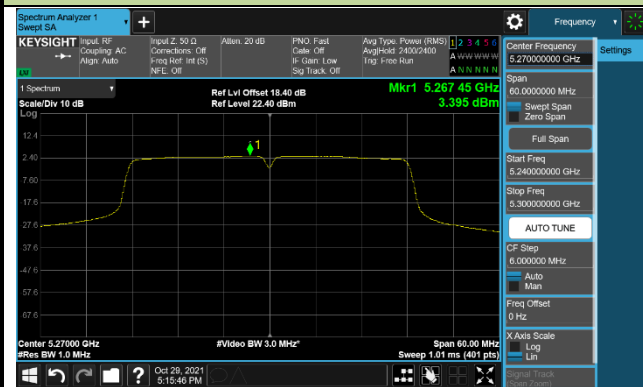

Channel 116 (5580MHz)

Channel 140 (5700MHz)

Channel 144 (5720MHz)

Channel 149 (5745MHz)

Channel 157 (5785MHz)

802.11ac-VHT40 Power Spectral Density – Ant 0

Channel 38 (5190MHz)

Channel 46 (5230MHz)

Channel 54 (5270MHz)

Channel 62 (5310MHz)

Channel 102 (5510MHz)

Channel 110 (5550MHz)

802.11ac-VHT40 Power Spectral Density – Ant 0

Channel 134 (5670MHz)

Channel 142 (5710MHz)

Channel 151 (5755MHz)