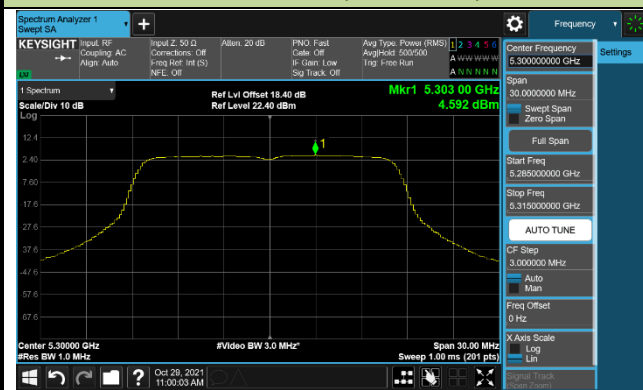

Channel 151 (5755MHz)

Channel 159 (5795MHz)

802.11ax-HE80 Power Spectral Density – Ant 0

Channel 42 (5210MHz)

Channel 58 (5290MHz)

Channel 106 (5530MHz)

Channel 122 (5610MHz)

Channel 138 (5690MHz)

Channel 155 (5775MHz)

802.11ax-HE80+80 Power Spectral Density – Ant 0

Channel 42 (5210MHz)

Channel 106 (5530MHz)

802.11a Power Spectral Density – Ant 1

Channel 36 (5180MHz)

Channel 44 (5220MHz)

Channel 48 (5240MHz)

Channel 52 (5260MHz)

Channel 60 (5300MHz)

Channel 64 (5320MHz)