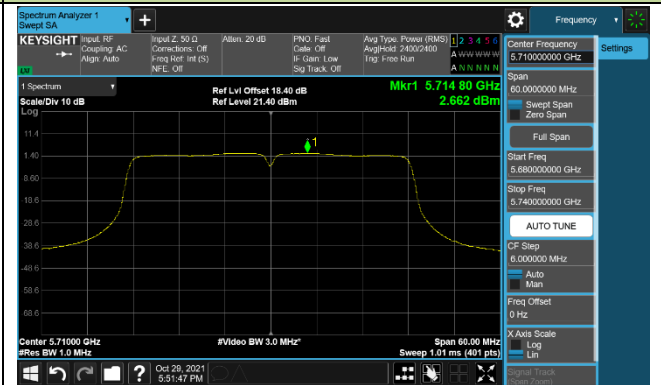

Channel 54 (5270MHz)

Channel 62 (5310MHz)

Channel 102 (5510MHz)

Channel 110 (5550MHz)

802.11ac-VHT40 Power Spectral Density – Ant 0

Channel 134 (5670MHz)

Channel 142 (5710MHz)

Channel 151 (5755MHz)

Channel 159 (5795MHz)

802.11ac-VHT80 Power Spectral Density – Ant 0

Channel 42 (5210MHz)

Channel 58 (5290MHz)

Channel 106 (5530MHz)

Channel 122 (5610MHz)

Channel 138 (5690MHz)

Channel 155 (5775MHz)