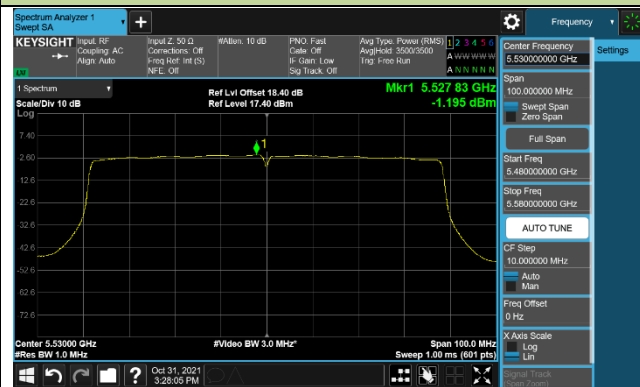

Channel 159 (5795MHz)

802.11ac-VHT80 Power Spectral Density – Ant 0

Channel 42 (5210MHz)

Channel 58 (5290MHz)

Channel 106 (5530MHz)

Channel 122 (5610MHz)

Channel 138 (5690MHz)

Channel 155 (5775MHz)

802.11ax-HE20 Power Spectral Density – Ant 0

Channel 36 (5180MHz)

Channel 44 (5220MHz)

Channel 48 (5240MHz)

Channel 52 (5260MHz)

Channel 60 (5300MHz)

Channel 64 (5320MHz)

802.11ax-HE20 Power Spectral Density – Ant 0