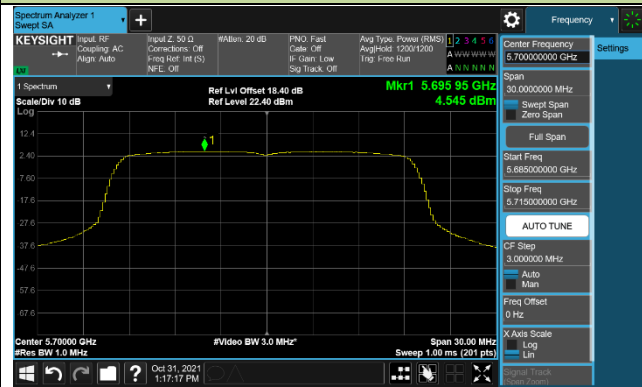

Channel 140 (5700MHz)