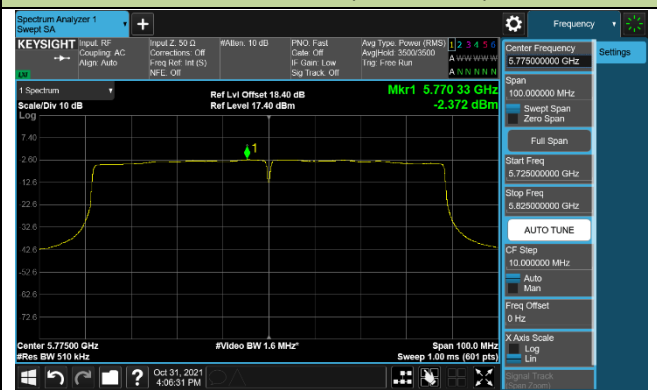

Channel 159 (5795MHz)

802.11ac-VHT80 Power Spectral Density – Ant 0

Channel 42 (5210MHz)

Channel 58 (5290MHz)

Channel 106 (5530MHz)

Channel 122 (5610MHz)

Channel 138 (5690MHz)

Channel 155 (5775MHz)

802.11ax-HE20 Power Spectral Density – Ant 0

Channel 36 (5180MHz)

Channel 44 (5220MHz)

Channel 48 (5240MHz)

Channel 52 (5260MHz)

Channel 60 (5300MHz)

Channel 64 (5320MHz)

802.11ax-HE20 Power Spectral Density – Ant 0