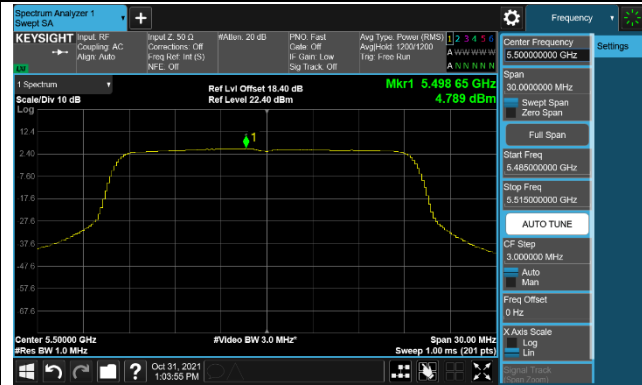

802.11ax-HE20 Power Spectral Density – Ant 0

Channel 36 (5180MHz)

Channel 44 (5220MHz)

Channel 48 (5240MHz)

Channel 52 (5260MHz)

Channel 60 (5300MHz)

Channel 64 (5320MHz)

802.11ax-HE20 Power Spectral Density – Ant 0

Channel 100 (5500MHz)

Channel 116 (5580MHz)

Channel 140 (5700MHz)

Channel 144 (5720MHz)

Channel 149 (5745MHz)

Channel 157 (5785MHz)

802.11ax-HE40 Power Spectral Density – Ant 0

Channel 38 (5190MHz)