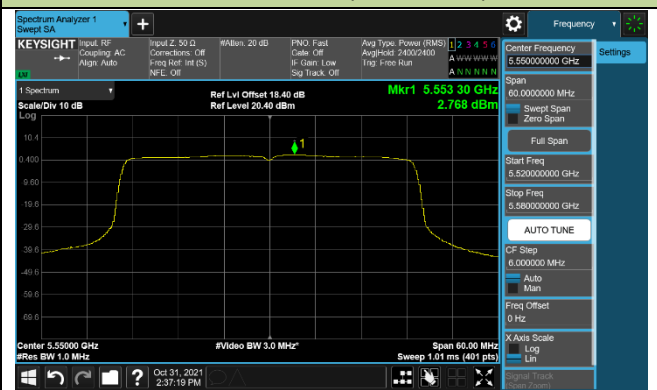

Channel 46 (5230MHz)

Channel 54 (5270MHz)

Channel 62 (5310MHz)

Channel 102 (5510MHz)

Channel 110 (5550MHz)

802.11ax-HE40 Power Spectral Density – Ant 0

Channel 134 (5670MHz)

Channel 142 (5710MHz)

Channel 151 (5755MHz)

Channel 159 (5795MHz)

802.11ax-HE80 Power Spectral Density – Ant 0

Channel 42 (5210MHz)

Channel 58 (5290MHz)

Channel 106 (5530MHz)

Channel 122 (5610MHz)

Channel 138 (5690MHz)