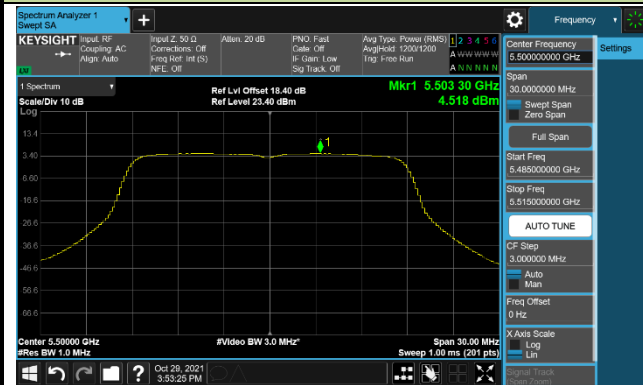

Channel 36 (5180MHz)

Channel 44 (5220MHz)

Channel 48 (5240MHz)

Channel 52 (5260MHz)

Channel 60 (5300MHz)

Channel 64 (5320MHz)

802.11ac-VHT20 Power Spectral Density – Ant 0

Channel 100 (5500MHz)