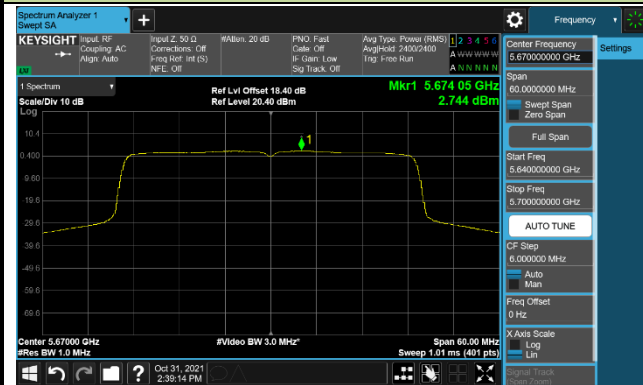

Channel 46 (5230MHz)

Channel 54 (5270MHz)

Channel 62 (5310MHz)

Channel 102 (5510MHz)

Channel 110 (5550MHz)

802.11ax-HE40 Power Spectral Density – Ant 0

Channel 134 (5670MHz)

Channel 142 (5710MHz)

Channel 151 (5755MHz)

Channel 159 (5795MHz)

802.11ax-HE80 Power Spectral Density – Ant 0

Channel 42 (5210MHz)

Channel 58 (5290MHz)

Channel 106 (5530MHz)

Channel 122 (5610MHz)

Channel 138 (5690MHz)