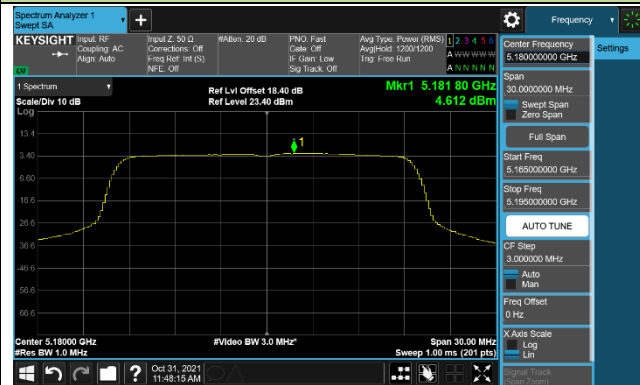

802.11ax-HE20 Power Spectral Density – Ant 0

Channel 36 (5180MHz)