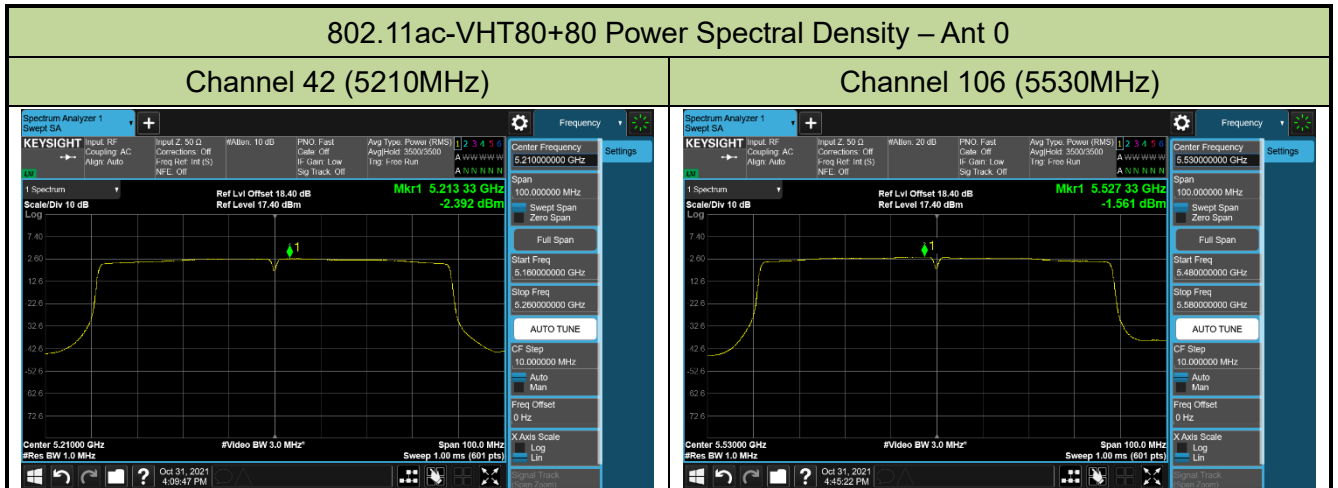

Channel 159 (5795MHz)

802.11ac-VHT80 Power Spectral Density – Ant 0

Channel 42 (5210MHz)

Channel 58 (5290MHz)

Channel 106 (5530MHz)

Channel 122 (5610MHz)

Channel 138 (5690MHz)

Channel 155 (5775MHz)

802.11ax-HE20 Power Spectral Density – Ant 0

Channel 36 (5180MHz)

Channel 44 (5220MHz)

Channel 48 (5240MHz)

Channel 52 (5260MHz)

Channel 60 (5300MHz)

Channel 64 (5320MHz)

802.11ax-HE20 Power Spectral Density – Ant 0