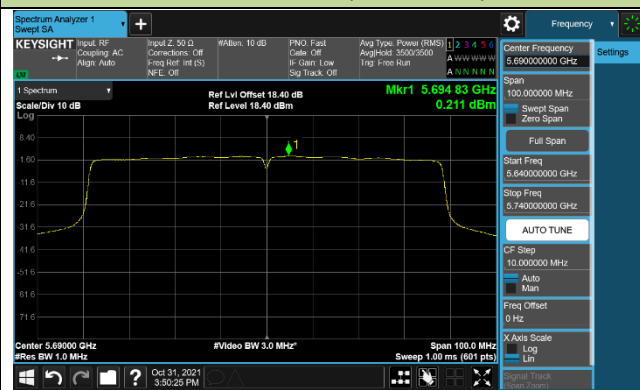

Channel 159 (5795MHz)

802.11ac-VHT80 Power Spectral Density – Ant 0

Channel 42 (5210MHz)

Channel 58 (5290MHz)

Channel 106 (5530MHz)

Channel 122 (5610MHz)

Channel 138 (5690MHz)

Channel 155 (5775MHz)

802.11ax-HE20 Power Spectral Density – Ant 0

Channel 36 (5180MHz)

Channel 44 (5220MHz)

Channel 48 (5240MHz)

Channel 52 (5260MHz)

Channel 60 (5300MHz)

Channel 64 (5320MHz)

802.11ax-HE20 Power Spectral Density – Ant 0