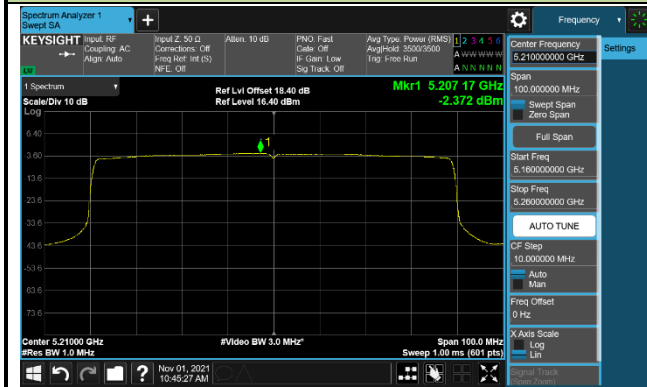

Channel 151 (5755MHz)

Channel 159 (5795MHz)

802.11ax-HE80 Power Spectral Density – Ant 0

Channel 42 (5210MHz)

Channel 58 (5290MHz)

Channel 106 (5530MHz)

Channel 122 (5610MHz)

Channel 138 (5690MHz)

Channel 155 (5775MHz)

802.11ax-HE80+80 Power Spectral Density – Ant 0

Channel 42 (5210MHz)

Channel 106 (5530MHz)

802.11a Power Spectral Density – Ant 1

Channel 36 (5180MHz)

Channel 44 (5220MHz)

Channel 48 (5240MHz)