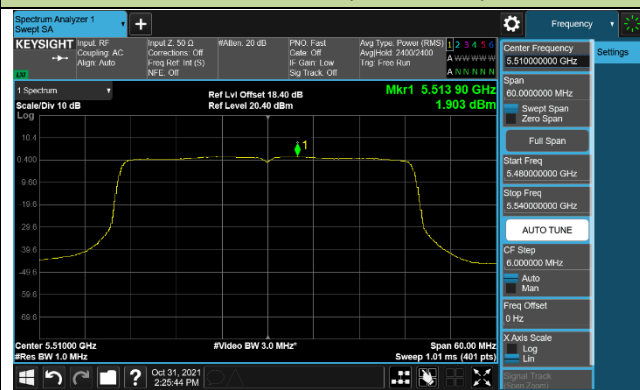

Channel 46 (5230MHz)

Channel 54 (5270MHz)

Channel 62 (5310MHz)

Channel 102 (5510MHz)

Channel 110 (5550MHz)

802.11ax-HE40 Power Spectral Density – Ant 0

Channel 134 (5670MHz)

Channel 142 (5710MHz)

Channel 151 (5755MHz)

Channel 159 (5795MHz)

802.11ax-HE80 Power Spectral Density – Ant 0

Channel 42 (5210MHz)

Channel 58 (5290MHz)

Channel 106 (5530MHz)

Channel 122 (5610MHz)

Channel 138 (5690MHz)