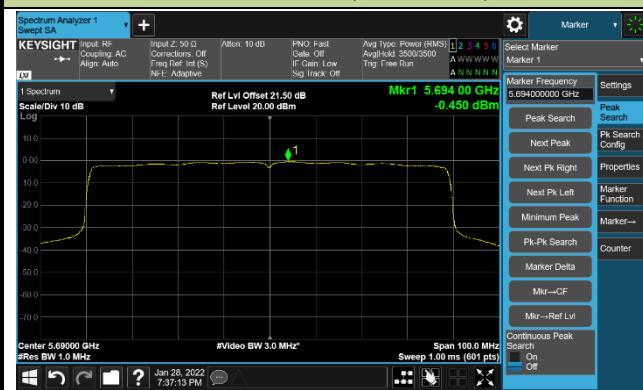

Channel 151 (5755MHz)

Channel 159 (5795MHz)

802.11ax-HE80 Power Spectral Density – Ant 0

Channel 42 (5210MHz)

Channel 58 (5290MHz)

Channel 106 (5530MHz)

Channel 122 (5610MHz)

Channel 138 (5690MHz)

Channel 155 (5775MHz)

802.11ax-HE80+80 Power Spectral Density – Ant 0

Channel 42 (5210MHz)

Channel 106 (5530MHz)

802.11a Power Spectral Density – Ant 1

Channel 36 (5180MHz)

Channel 44 (5220MHz)

Channel 48 (5240MHz)