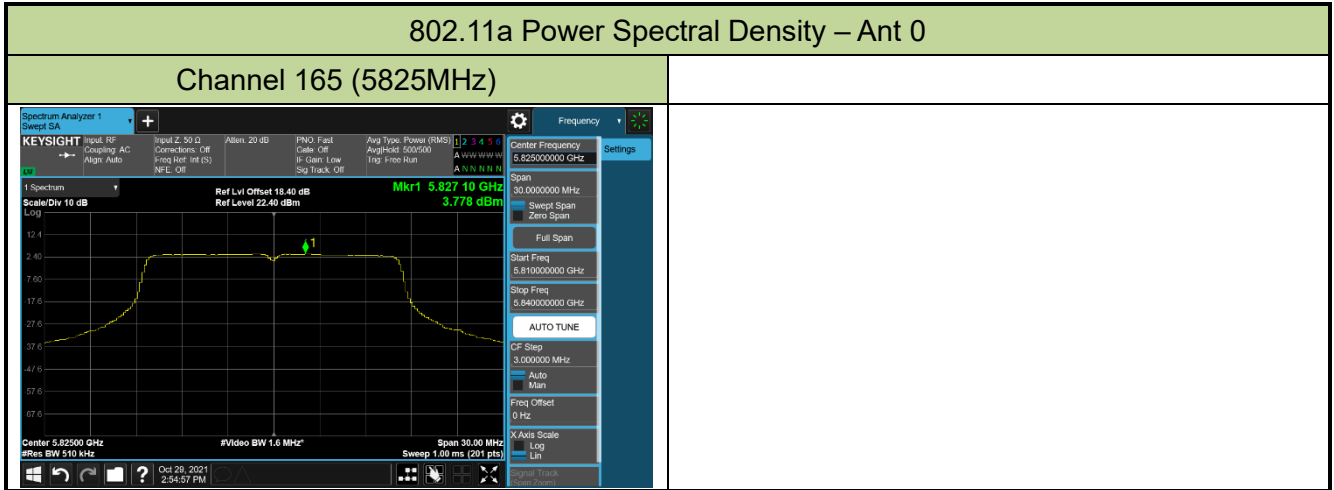

802.11a Power Spectral Density – Ant 0

Channel 100 (5500MHz)

Channel 116 (5580MHz)

Channel 140 (5700MHz)

Channel 144 (5720MHz)

Channel 149 (5745MHz)

Channel 157 (5785MHz)

802.11ac-VHT20 Power Spectral Density – Ant 0

Channel 36 (5180MHz)

Channel 44 (5220MHz)

Channel 48 (5240MHz)

Channel 52 (5260MHz)

Channel 60 (5300MHz)

Channel 64 (5320MHz)

802.11ac-VHT20 Power Spectral Density – Ant 0

Channel 100 (5500MHz)