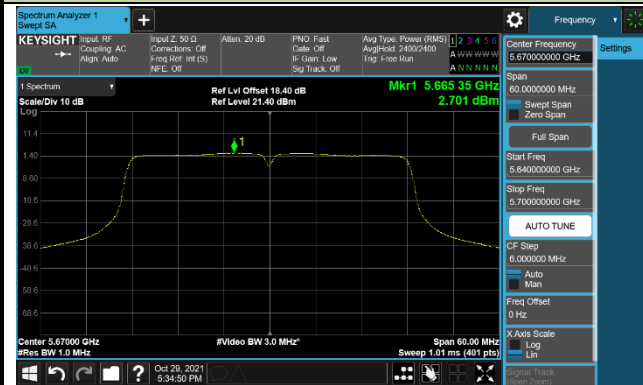

Channel 54 (5270MHz)

Channel 62 (5310MHz)

Channel 102 (5510MHz)

Channel 110 (5550MHz)

802.11ac-VHT40 Power Spectral Density – Ant 0

Channel 134 (5670MHz)

Channel 142 (5710MHz)

Channel 151 (5755MHz)

Channel 159 (5795MHz)

802.11ac-VHT80 Power Spectral Density – Ant 0

Channel 42 (5210MHz)

Channel 58 (5290MHz)

Channel 106 (5530MHz)

Channel 122 (5610MHz)

Channel 138 (5690MHz)

Channel 155 (5775MHz)