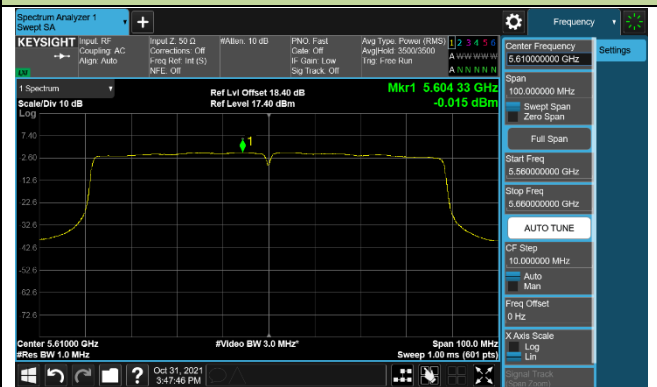

Channel 159 (5795MHz)

802.11ac-VHT80 Power Spectral Density – Ant 0

Channel 42 (5210MHz)

Channel 58 (5290MHz)

Channel 106 (5530MHz)

Channel 122 (5610MHz)

Channel 138 (5690MHz)

Channel 155 (5775MHz)

802.11ax-HE20 Power Spectral Density – Ant 0

Channel 36 (5180MHz)

Channel 44 (5220MHz)

Channel 48 (5240MHz)

Channel 52 (5260MHz)

Channel 60 (5300MHz)

Channel 64 (5320MHz)

802.11ax-HE20 Power Spectral Density – Ant 0