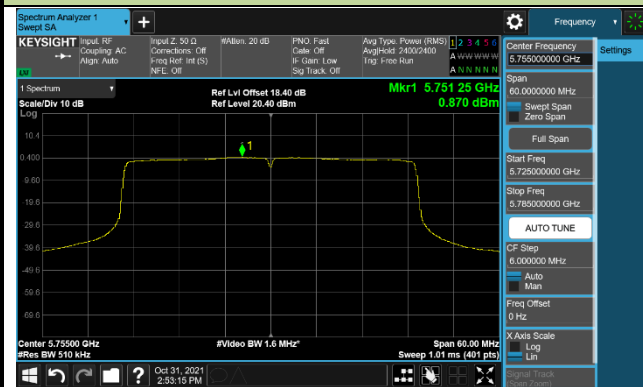

Channel 46 (5230MHz)

Channel 54 (5270MHz)

Channel 62 (5310MHz)

Channel 102 (5510MHz)

Channel 110 (5550MHz)

802.11ax-HE40 Power Spectral Density – Ant 0

Channel 134 (5670MHz)

Channel 142 (5710MHz)

Channel 151 (5755MHz)

Channel 159 (5795MHz)

802.11ax-HE80 Power Spectral Density – Ant 0

Channel 42 (5210MHz)

Channel 58 (5290MHz)

Channel 106 (5530MHz)

Channel 122 (5610MHz)

Channel 138 (5690MHz)