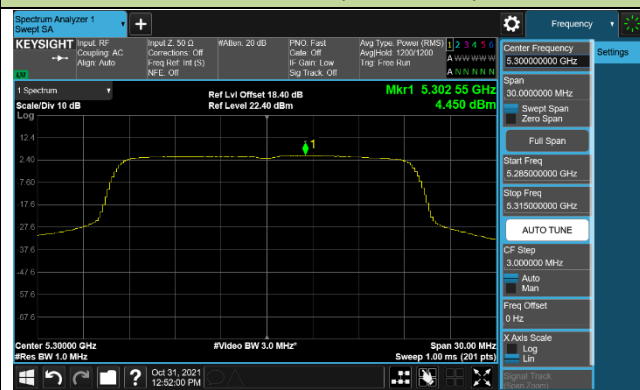

802.11ax-HE20 Power Spectral Density – Ant 0

Channel 36 (5180MHz)

Channel 44 (5220MHz)

Channel 48 (5240MHz)

Channel 52 (5260MHz)

Channel 60 (5300MHz)

Channel 64 (5320MHz)

802.11ax-HE20 Power Spectral Density – Ant 0

Channel 100 (5500MHz)

Channel 116 (5580MHz)

Channel 140 (5700MHz)

Channel 144 (5720MHz)

Channel 149 (5745MHz)

Channel 157 (5785MHz)

802.11ax-HE40 Power Spectral Density – Ant 0

Channel 38 (5190MHz)