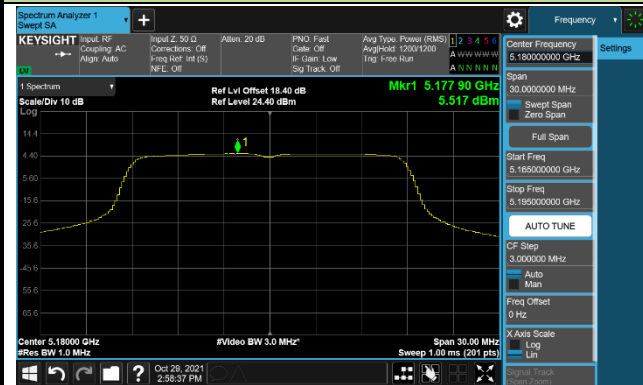

802.11a Power Spectral Density – Ant 0

Channel 100 (5500MHz)

Channel 116 (5580MHz)

Channel 140 (5700MHz)

Channel 144 (5720MHz)

Channel 149 (5745MHz)

Channel 157 (5785MHz)

802.11ac-VHT20 Power Spectral Density – Ant 0

Channel 36 (5180MHz)

Channel 44 (5220MHz)

Channel 48 (5240MHz)

Channel 52 (5260MHz)

Channel 60 (5300MHz)

Channel 64 (5320MHz)

802.11ac-VHT20 Power Spectral Density – Ant 0

Channel 100 (5500MHz)