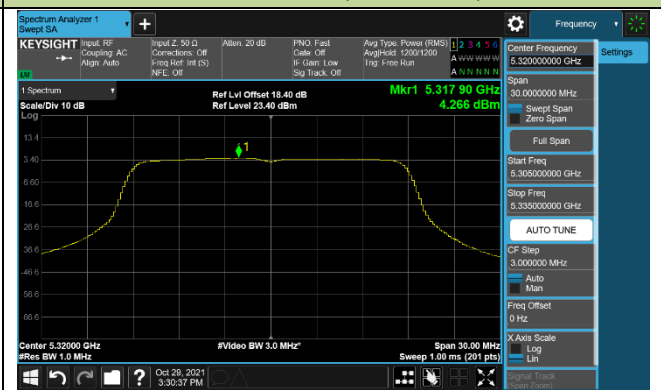

802.11a Power Spectral Density – Ant 0

Channel 100 (5500MHz)

Channel 116 (5580MHz)

Channel 140 (5700MHz)

Channel 144 (5720MHz)

Channel 149 (5745MHz)

Channel 157 (5785MHz)

802.11ac-VHT20 Power Spectral Density – Ant 0

Channel 36 (5180MHz)

Channel 44 (5220MHz)

Channel 48 (5240MHz)

Channel 52 (5260MHz)

Channel 60 (5300MHz)

Channel 64 (5320MHz)

802.11ac-VHT20 Power Spectral Density – Ant 0

Channel 100 (5500MHz)

Channel 116 (5580MHz)

Channel 140 (5700MHz)

Channel 144 (5720MHz)

Channel 149 (5745MHz)

Channel 157 (5785MHz)

802.11ac-VHT40 Power Spectral Density – Ant 0

Channel 38 (5190MHz)

Channel 46 (5230MHz)