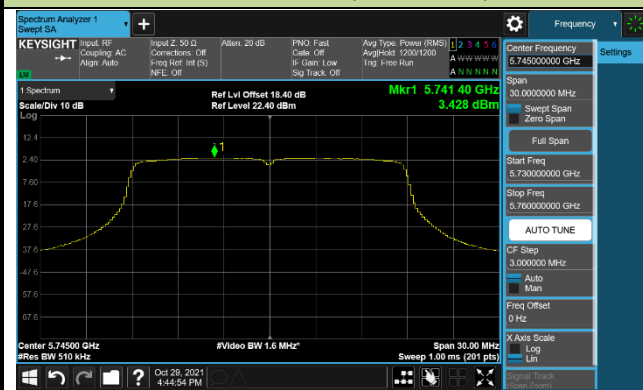

Channel 116 (5580MHz)

Channel 140 (5700MHz)

Channel 144 (5720MHz)

Channel 149 (5745MHz)

Channel 157 (5785MHz)

802.11ac-VHT40 Power Spectral Density – Ant 0

Channel 38 (5190MHz)

Channel 46 (5230MHz)

Channel 54 (5270MHz)

Channel 62 (5310MHz)

Channel 102 (5510MHz)

Channel 110 (5550MHz)

802.11ac-VHT40 Power Spectral Density – Ant 0

Channel 134 (5670MHz)

Channel 142 (5710MHz)

Channel 151 (5755MHz)