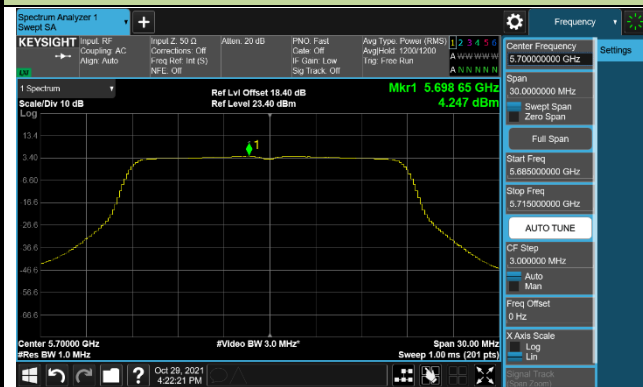

802.11a Power Spectral Density – Ant 0

Channel 100 (5500MHz)

Channel 116 (5580MHz)

Channel 140 (5700MHz)

Channel 144 (5720MHz)

Channel 149 (5745MHz)

Channel 157 (5785MHz)

802.11ac-VHT20 Power Spectral Density – Ant 0

Channel 36 (5180MHz)

Channel 44 (5220MHz)

Channel 48 (5240MHz)

Channel 52 (5260MHz)

Channel 60 (5300MHz)

Channel 64 (5320MHz)

802.11ac-VHT20 Power Spectral Density – Ant 0

Channel 100 (5500MHz)

Channel 116 (5580MHz)

Channel 140 (5700MHz)

Channel 144 (5720MHz)

Channel 149 (5745MHz)

Channel 157 (5785MHz)

802.11ac-VHT40 Power Spectral Density – Ant 0

Channel 38 (5190MHz)

Channel 46 (5230MHz)