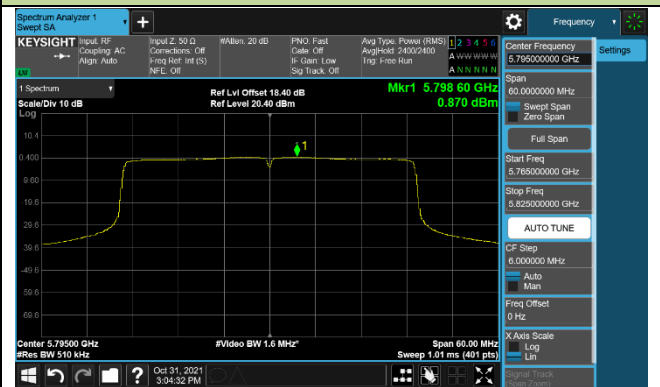

Channel 46 (5230MHz)

Channel 54 (5270MHz)

Channel 62 (5310MHz)

Channel 102 (5510MHz)

Channel 110 (5550MHz)

802.11ax-HE40 Power Spectral Density – Ant 0

Channel 134 (5670MHz)

Channel 142 (5710MHz)

Channel 151 (5755MHz)

Channel 159 (5795MHz)

802.11ax-HE80 Power Spectral Density – Ant 0

Channel 42 (5210MHz)

Channel 58 (5290MHz)

Channel 106 (5530MHz)

Channel 122 (5610MHz)

Channel 138 (5690MHz)