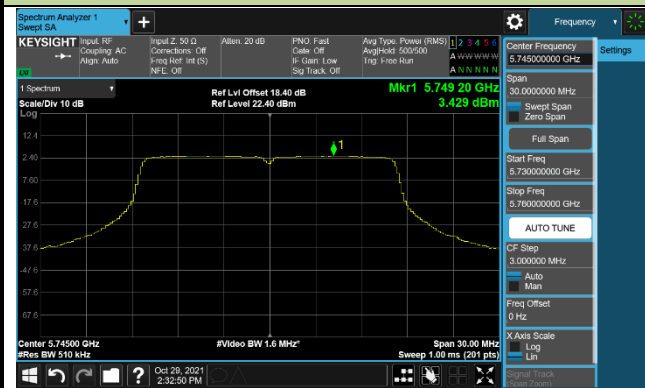

802.11a Power Spectral Density – Ant 0

Channel 100 (5500MHz)

Channel 116 (5580MHz)

Channel 140 (5700MHz)

Channel 144 (5720MHz)

Channel 149 (5745MHz)

Channel 157 (5785MHz)

802.11ac-VHT20 Power Spectral Density – Ant 0

Channel 36 (5180MHz)

Channel 44 (5220MHz)

Channel 48 (5240MHz)

Channel 52 (5260MHz)

Channel 60 (5300MHz)

Channel 64 (5320MHz)

802.11ac-VHT20 Power Spectral Density – Ant 0

Channel 100 (5500MHz)