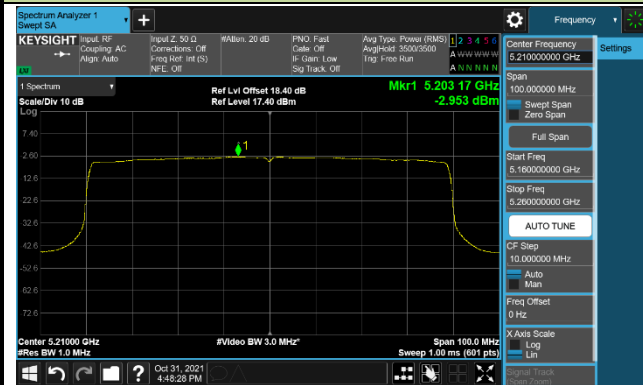

Channel 151 (5755MHz)

Channel 159 (5795MHz)

802.11ax-HE80 Power Spectral Density – Ant 0

Channel 42 (5210MHz)

Channel 58 (5290MHz)

Channel 106 (5530MHz)

Channel 122 (5610MHz)

Channel 138 (5690MHz)

Channel 155 (5775MHz)

802.11ax-HE80+80 Power Spectral Density – Ant 0

Channel 42 (5210MHz)

Channel 106 (5530MHz)

802.11a Power Spectral Density – Ant 1

Channel 36 (5180MHz)

Channel 44 (5220MHz)

Channel 48 (5240MHz)