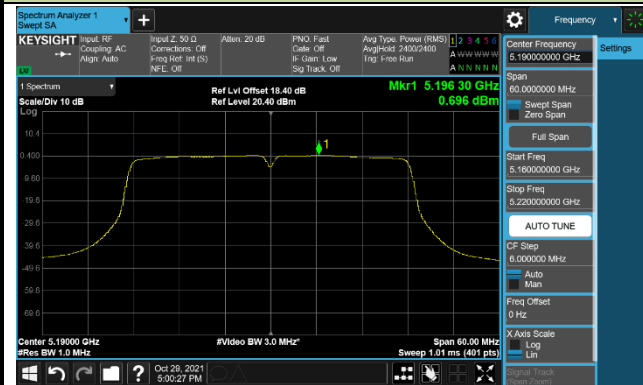

Channel 116 (5580MHz)

Channel 140 (5700MHz)

Channel 144 (5720MHz)

Channel 149 (5745MHz)

Channel 157 (5785MHz)

802.11ac-VHT40 Power Spectral Density – Ant 0

Channel 38 (5190MHz)

Channel 46 (5230MHz)

Channel 54 (5270MHz)

Channel 62 (5310MHz)

Channel 102 (5510MHz)

Channel 110 (5550MHz)

802.11ac-VHT40 Power Spectral Density – Ant 0

Channel 134 (5670MHz)

Channel 142 (5710MHz)

Channel 151 (5755MHz)