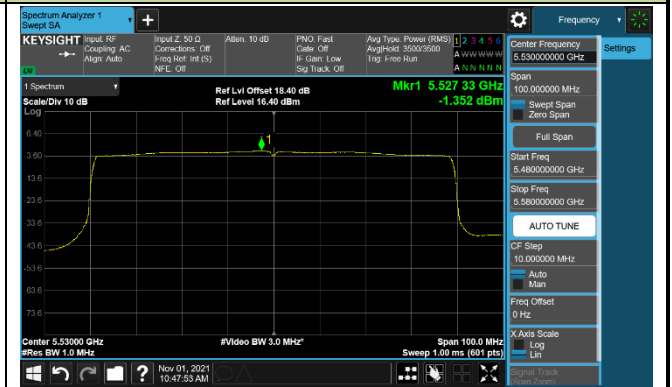

Channel 151 (5755MHz)

Channel 159 (5795MHz)

802.11ax-HE80 Power Spectral Density – Ant 0

Channel 42 (5210MHz)

Channel 58 (5290MHz)

Channel 106 (5530MHz)

Channel 122 (5610MHz)

Channel 138 (5690MHz)

Channel 155 (5775MHz)

802.11ax-HE80+80 Power Spectral Density – Ant 0

Channel 42 (5210MHz)

Channel 106 (5530MHz)

802.11a Power Spectral Density – Ant 1

Channel 36 (5180MHz)

Channel 44 (5220MHz)

Channel 48 (5240MHz)