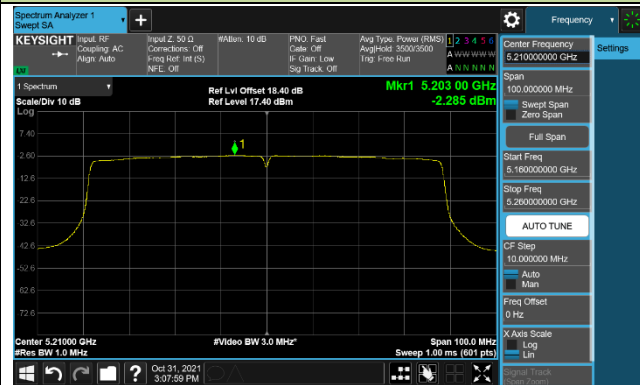

Channel 54 (5270MHz)

Channel 62 (5310MHz)

Channel 102 (5510MHz)

Channel 110 (5550MHz)

802.11ac-VHT40 Power Spectral Density – Ant 0

Channel 134 (5670MHz)

Channel 142 (5710MHz)

Channel 151 (5755MHz)

Channel 159 (5795MHz)

802.11ac-VHT80 Power Spectral Density – Ant 0

Channel 42 (5210MHz)

Channel 58 (5290MHz)

Channel 106 (5530MHz)

Channel 122 (5610MHz)

Channel 138 (5690MHz)

Channel 155 (5775MHz)