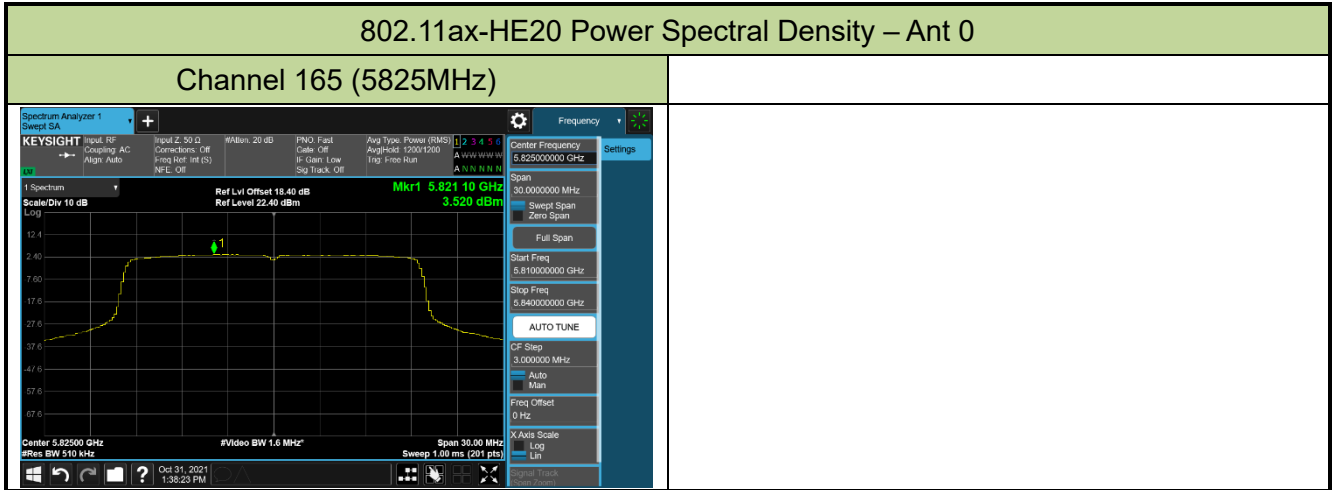

Channel 100 (5500MHz)

Channel 116 (5580MHz)

Channel 140 (5700MHz)

Channel 144 (5720MHz)

Channel 149 (5745MHz)

Channel 157 (5785MHz)

802.11ax-HE40 Power Spectral Density – Ant 0

Channel 38 (5190MHz)