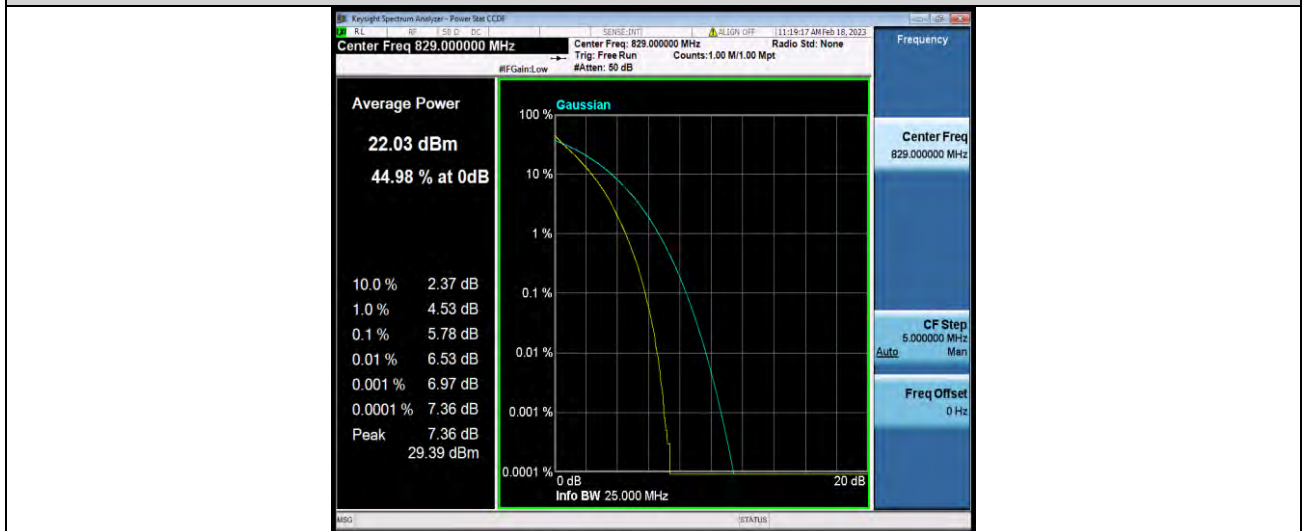

Test Report No.: W7L-P22120012RF02

Band5-5MHz-16QAM-20525-25RB#0

Band5-5MHz-16QAM-20625-1RB#0

Band5-5MHz-16QAM-20625-25RB#0

BUREAU VERITAS

Test Report No.: W7L-P22120012RF02

Band5-10MHz-QPSK-20450-1RB#0

Band5-10MHz-QPSK-20450-50RB#0