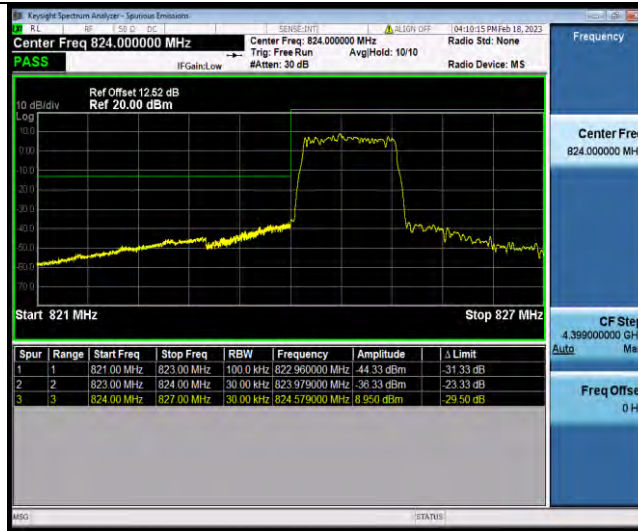

BUREAU VERITAS

Test Report No.: W7L-P22120012RF02

Band5-1.4MHz-16QAM-20643-1RB#5