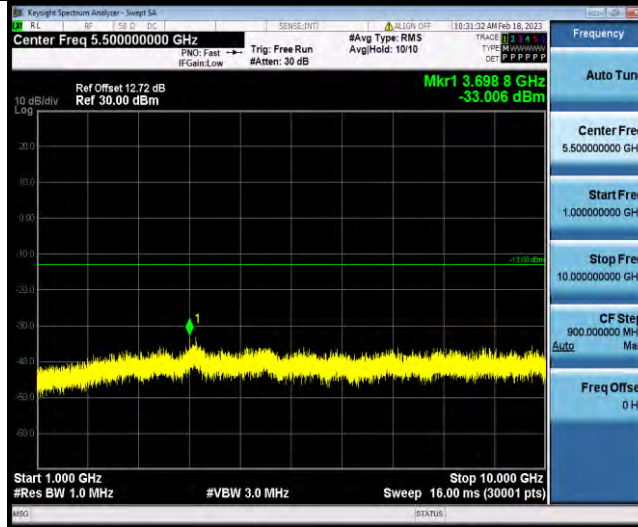

BUREAU VERITAS

Test Report No.: W7L-P22120012RF02

Band5-1.4MHz-QPSK-20525-1RB#0-Range2:1000~10000MHz