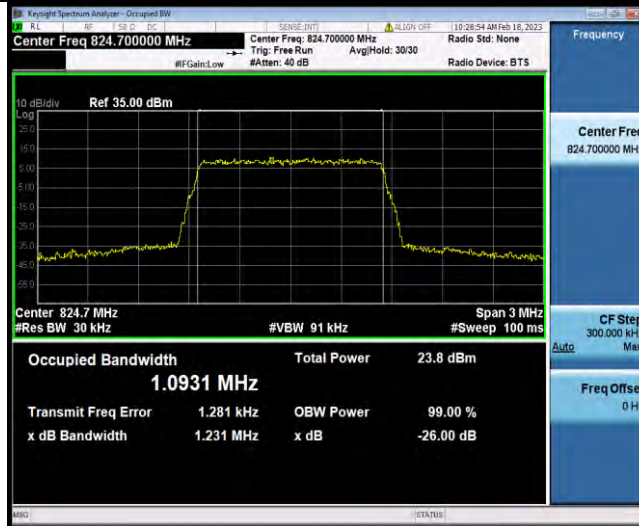

Band5-1.4MHz-16QAM-20525-6RB#0