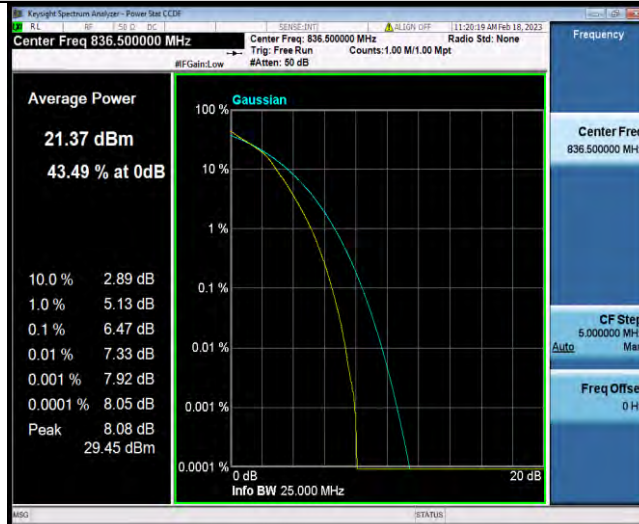

Band5-10MHz-16QAM-20600-1RB#0