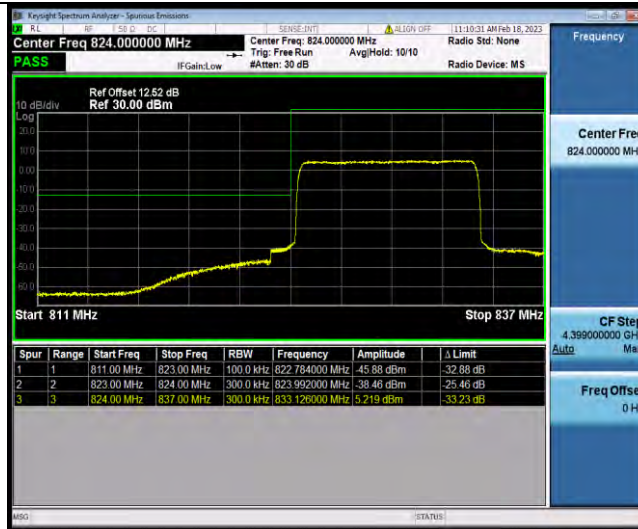

BUREAU VERITAS

Test Report No.: W7L-P22120012RF02

Band5-10MHz-16QAM-20600-1RB#49