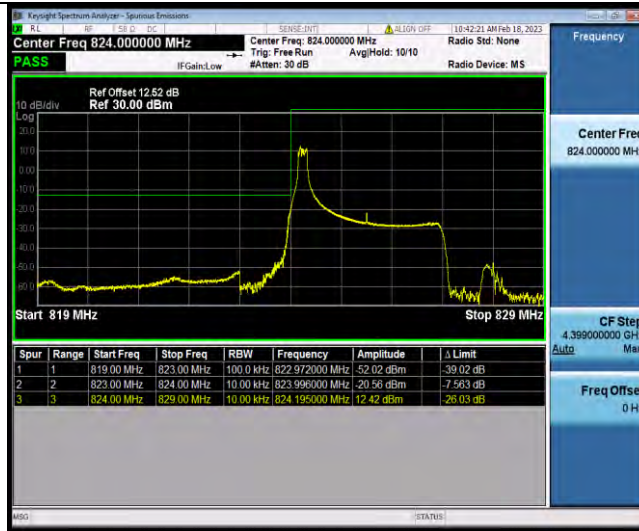

BUREAU VERITAS

Test Report No.: W7L-P22120012RF02

Band5-1.4MHz-16QAM-20643-1RB#5

Band5-1.4MHz-16QAM-20643-6RB#0

Band5-3MHz-QPSK-20415-1RB#0

BUREAU VERITAS

Test Report No.: W7L-P22120012RF02

Band5-3MHz-QPSK-20415-15RB#0