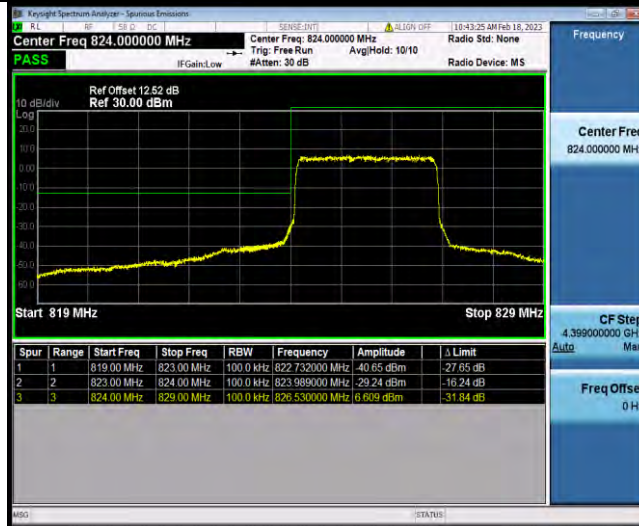

BUREAU VERITAS

Test Report No.: W7L-P22120012RF02

Band5-1.4MHz-16QAM-20643-1RB#5

Band5-1.4MHz-16QAM-20643-6RB#0

Band5-3MHz-QPSK-20415-1RB#0

BUREAU VERITAS

Test Report No.: W7L-P22120012RF02

Band5-3MHz-QPSK-20415-15RB#0