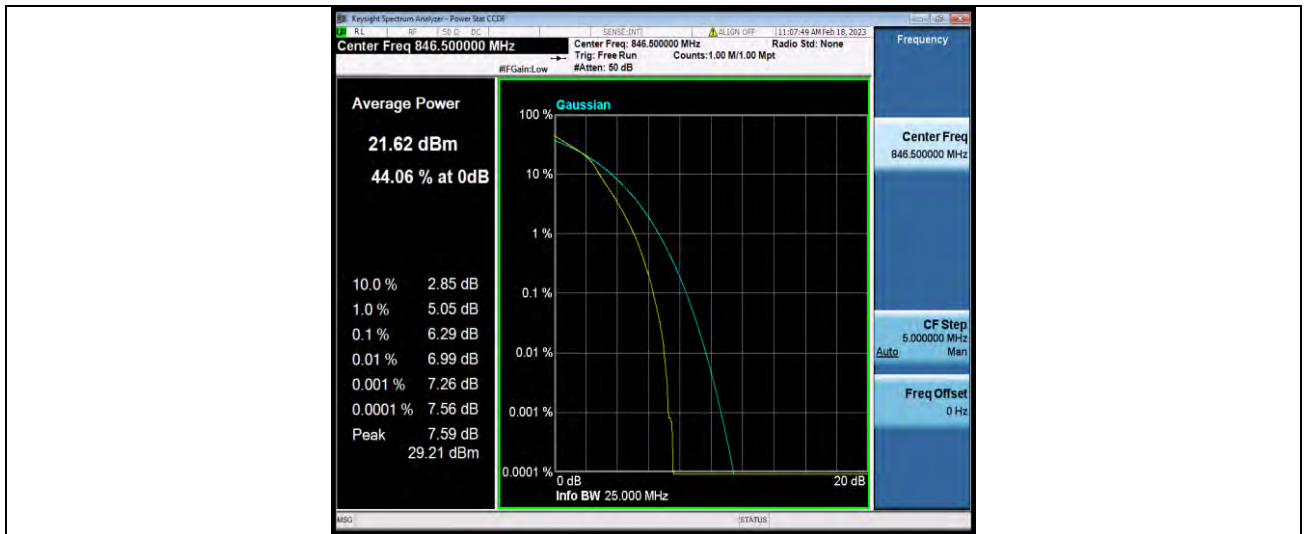

Test Report No.: W7L-P22120012RF02

Band5-5MHz-16QAM-20525-25RB#0

Band5-5MHz-16QAM-20625-1RB#0

Band5-5MHz-16QAM-20625-25RB#0

BUREAU VERITAS

Test Report No.: W7L-P22120012RF02

Band5-10MHz-QPSK-20450-1RB#0

Band5-10MHz-QPSK-20450-50RB#0