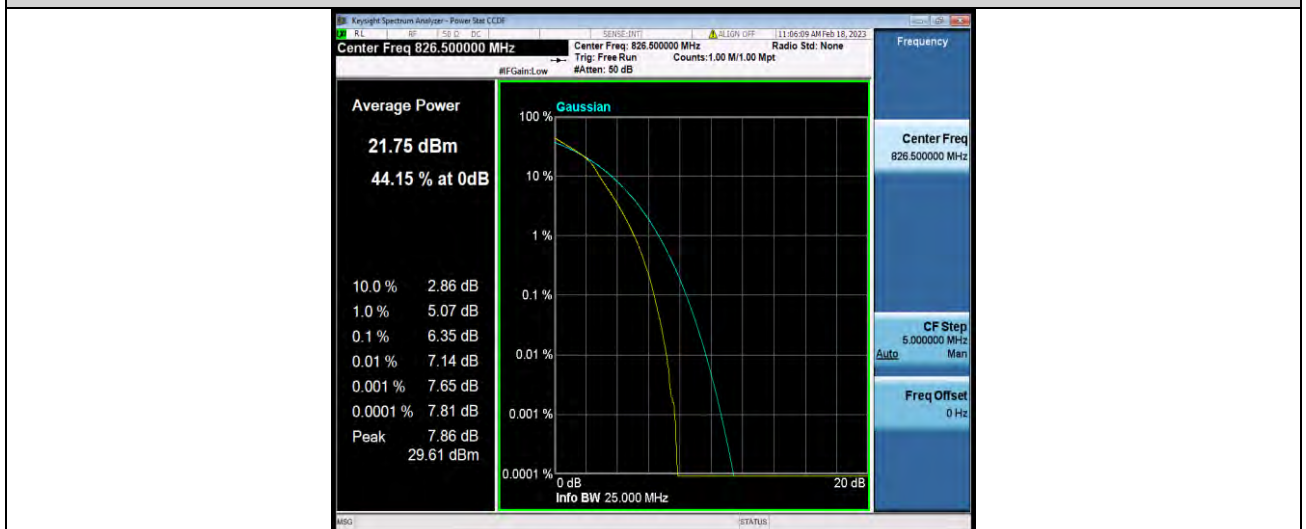

BUREAU VERITAS

Test Report No.: W7L-P22120012RF02

BUREAU VERITAS

Test Report No.: W7L-P22120012RF02

Band5-5MHz-16QAM-20425-1RB#0

Band5-5MHz-16QAM-20425-25RB#0

Band5-5MHz-16QAM-20525-1RB#0

BUREAU VERITAS