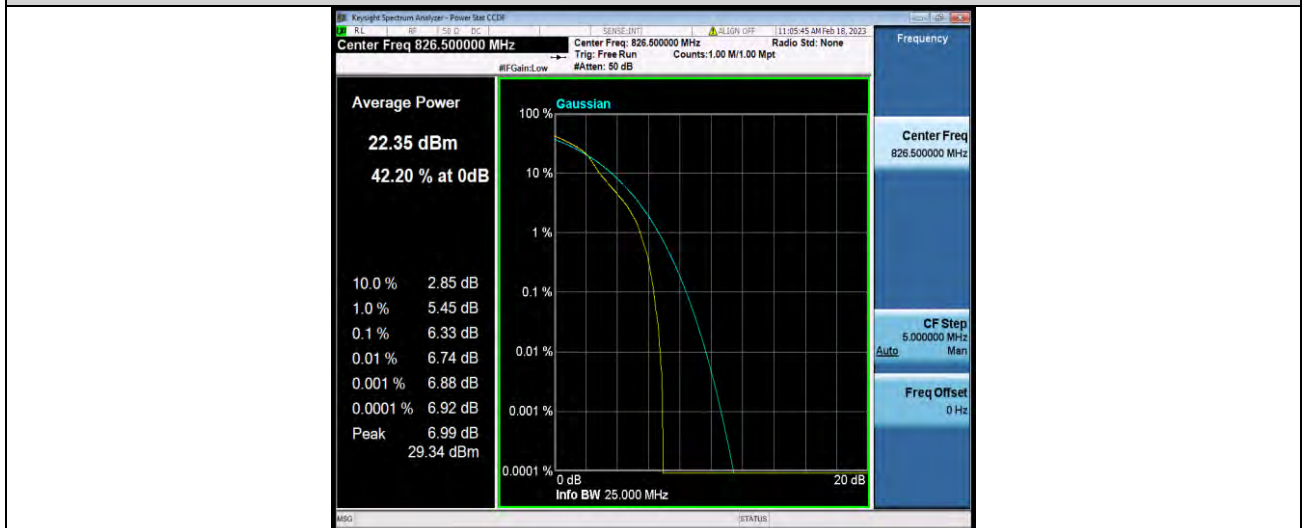

BUREAU VERITAS

Test Report No.: W7L-P22120012RF02

BUREAU VERITAS

Test Report No.: W7L-P22120012RF02

Band5-5MHz-16QAM-20425-1RB#0

Band5-5MHz-16QAM-20425-25RB#0

Band5-5MHz-16QAM-20525-1RB#0

BUREAU VERITAS