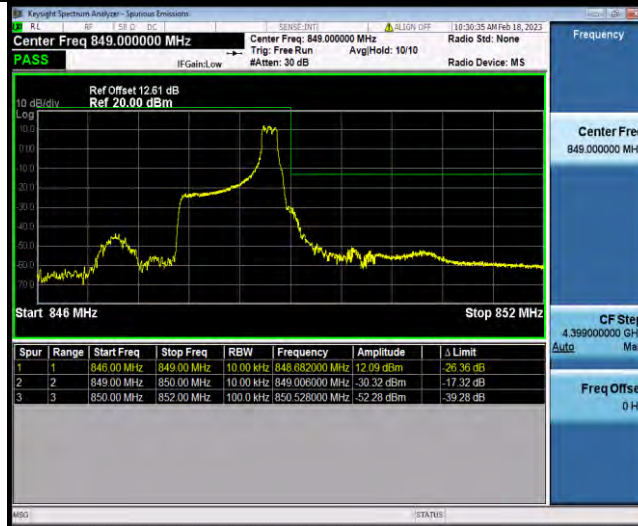

Band5-1.4MHz-16QAM-20643-6RB#0