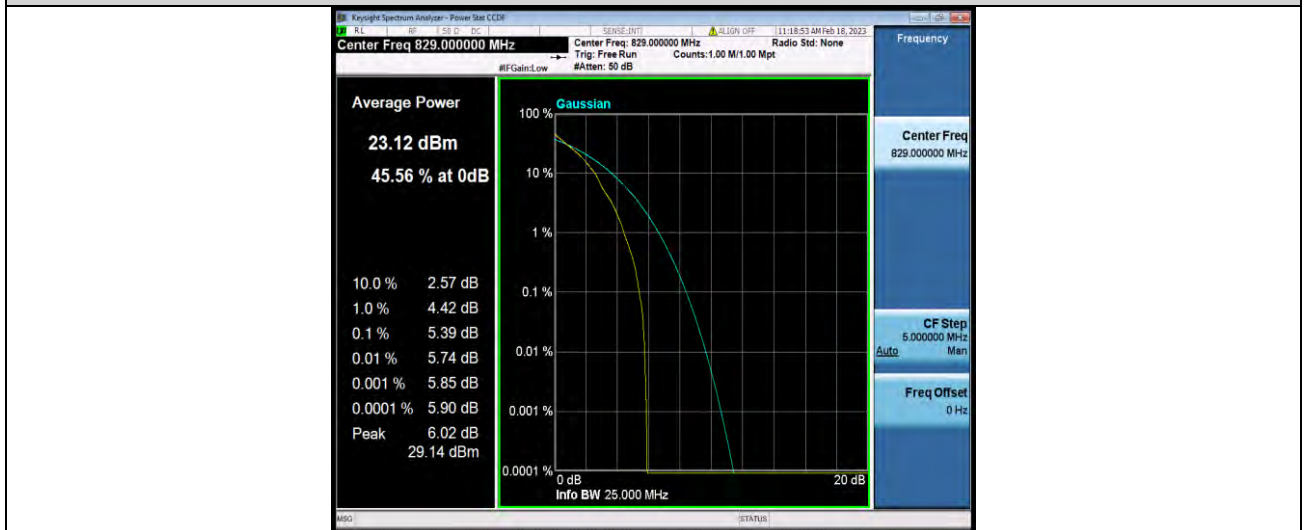

Test Report No.: W7L-P22120012RF02

Band5-5MHz-16QAM-20525-25RB#0

Band5-5MHz-16QAM-20625-1RB#0

Band5-5MHz-16QAM-20625-25RB#0

BUREAU VERITAS

Test Report No.: W7L-P22120012RF02

Band5-10MHz-QPSK-20450-1RB#0

Band5-10MHz-QPSK-20450-50RB#0