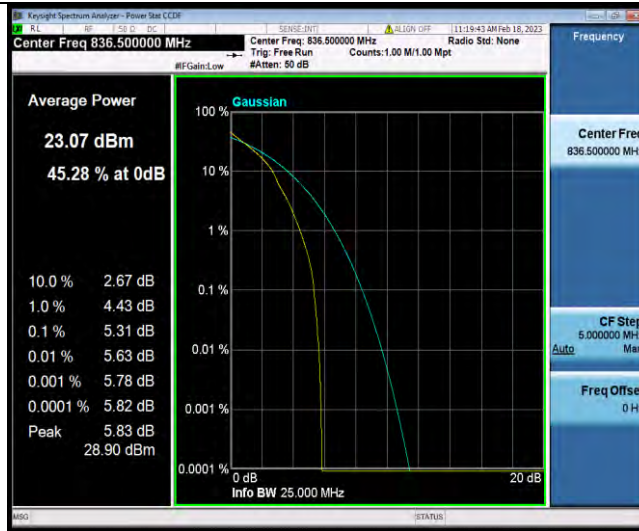

BUREAU VERITAS

Test Report No.: W7L-P22120012RF02

Band5-10MHz-QPSK-20525-50RB#0