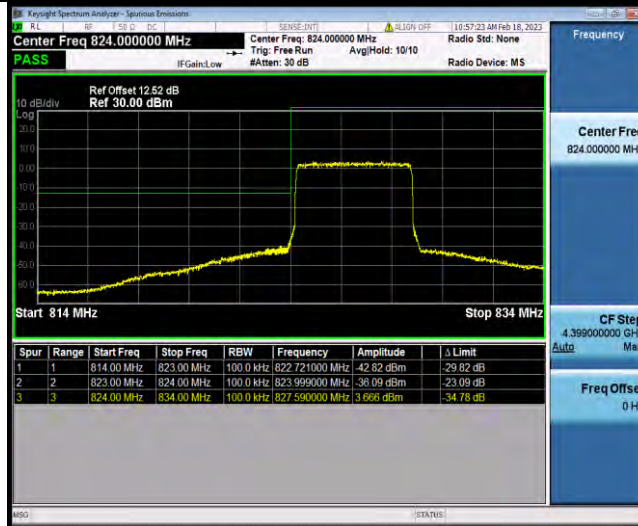

Band5-5MHz-16QAM-20425-1RB#0

BUREAU
VERITAS

Test Report No.: W7L-P22120012RF02

Band5-5MHz-16QAM-20425-25RB#0

Band5-5MHz-16QAM-20625-1RB#24

Band5-5MHz-16QAM-20625-25RB#0

BUREAU VERITAS

Test Report No.: W7L-P22120012RF02