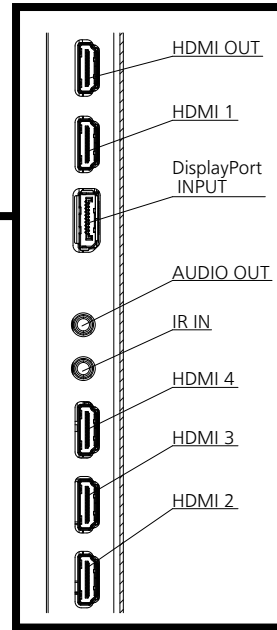

## Note

- An auto detected signal format may be differently displayed from the actual input signal.
- [ i ] shown after the number of dots of resolution means the interlace signal.

**● Drawing of terminals**

View from back

Magnified figure of terminal b

Magnified figure of terminal a

**Sectional view of terminal a**  
(MICRO SD / SERIAL IN / LAN / USB TYPE-C /  
USB TYPE-A / USB TYPE-A)

**Terminal a**  
**86SQE2W Terminal (Bottom)**

Units : mm (inches)

	MICRO SD	SERIAL	LAN	USB TYPE-C	USB TYPE-A
A	7.7 (0.3)	11.0 (0.43)	12.3 (0.48)	7.8 (0.31)	10.3 (0.41)
B	-	1.3 (0.05)	5.7 (0.22)	-	-
C	34.3 (1.35)				
D	12.0 (0.47)				
E	85.5 (3.37)				

**Sectional view of terminal b**  
(HDMI OUT / HDMI 1 / DisplayPort INPUT /  
AUDIO OUT / IR IN / HDMI 4 / HDMI 3 / HDMI 2)

**Terminal b**  
**86SQE2W Terminal (Side)**

Units : mm (inches)

	HDMI	Display Port	IR / AUDIO OUT
A	9.6 (0.38)	9.4 (0.37)	10.8 (0.42)
B	-	-	0.8 (0.03)
C	34.3 (1.35)		
D	7.9 (0.31)		
E	92.6 (3.65)		