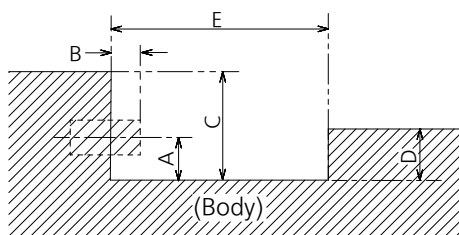

Units : mm (inches)

	MICRO SD	SERIAL	LAN	USB TYPE-C	USB TYPE-A
A	7.7 (0.3)	11.0 (0.43)	12.3 (0.48)	7.8 (0.31)	10.3 (0.41)
B	-	1.3 (0.05)	5.7 (0.22)	-	-
C	34.3 (1.35)				
D	12.0 (0.47)				
E	85.5 (3.37)				

Sectional view of terminal b
(HDMI OUT / HDMI 1 / DisplayPort INPUT /
AUDIO OUT / IR IN / HDMI 4 / HDMI 3 / HDMI 2)

Terminal b
86SQE2W Terminal (Side)