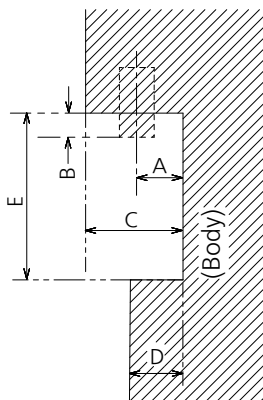

View from back

Magnified figure of terminal b

Magnified figure of terminal a

**Sectional view of terminal a**  
(MICRO SD / SERIAL IN / LAN / USB TYPE-C /  
USB TYPE-A / USB TYPE-A)

**Terminal a**  
**86SQE2W Terminal (Bottom)**

Units : mm (inches)

	MICRO SD	SERIAL	LAN	USB TYPE-C	USB TYPE-A
A	7.7 (0.3)	11.0 (0.43)	12.3 (0.48)	7.8 (0.31)	10.3 (0.41)
B	-	1.3 (0.05)	5.7 (0.22)	-	-
C	34.3 (1.35)				
D	12.0 (0.47)				
E	85.5 (3.37)				