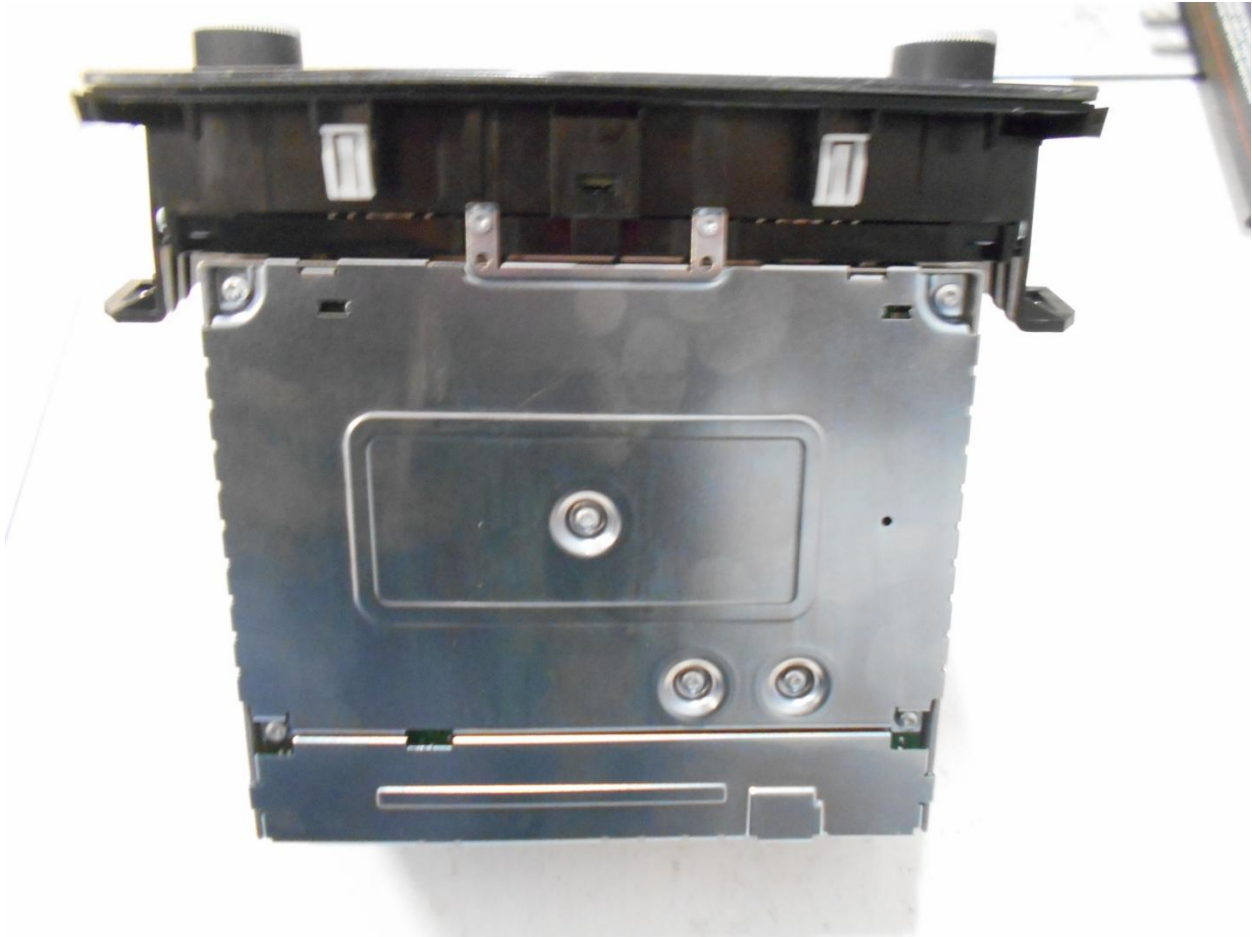

Model: GEN3 MID
External Photos
25 May 2016
Revision 0

Harman International Industries, Inc.
30001 Cabot Drive
Novi, MI 48377
U.S.A.

Table of Contents

Revision History.....	3
Front - Display.....	4
Top Casting.....	5
Bottom Casting.....	6
Casting Side 1.....	7
Casting Side 2.....	8
Casting Side 3.....	9

Revision History

Revision	Date	Description
0	25 MAY 2016	Initial release.

Front - Display

Top Casting

Bottom Casting

Casting Side 1

Casting Side 2

Casting Side 3