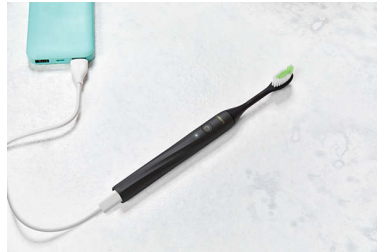

One charge, one month of brushing

Charging your One is easy. Just pop off the end cap, plug in your USB-C cable and wait until the light indicator stops flashing. With a single charge, you can brush for 30 days. That's one month of whiter, brighter smiling.

Specifications

Technical specifications

Operating time (full to empty): Up to 30 days

Design and finishing

Colour: Shadow

Compatibility

Brush head compatibility: Only compatible with, Philips One handles

Handle compatibility: Not compatible with other, Philips Sonicare brush heads

Items included

Brush heads: 1 Philips One brush head

Travel case: Philips One travel case

Handle: 1 Philips One