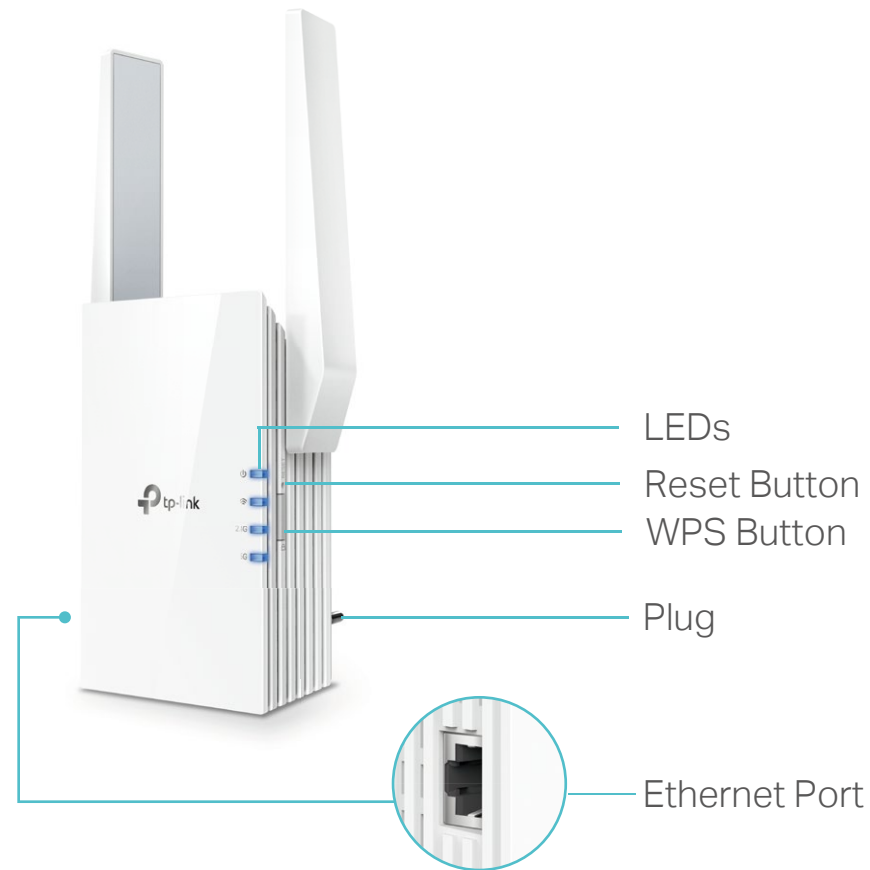

Specifications

Hardware

- Button: WPS Button, Reset Button
- Port: 1 Gigabit Ethernet Port
- Antenna: 2 External Antennas
- Power Consumption: 10W
- Dimensions (W × D × H): 2.9×1.8×4.9 in. (74.0×46×124.8 mm)

Wireless

- Wireless Standards: IEEE 802.11a/n/ac/ax 5 GHz, IEEE 802.11b/g/n 2.4 GHz
- Frequency: 2.4 GHz and 5 GHz
- Signal Rate: 300 Mbps at 2.4 GHz, 1200 Mbps at 5 GHz
- Transmit Power: 2.4G<20dBm, 5G<30dBm
- Reception Sensitivity:
  - 5 GHz:
    - 11a 6Mbps: -93dBm, 11a 54Mbps: -75dBm
    - 11ac HT20 MCS8:-70dBm
    - 11ac HT40 MCS9:-66dBm
    - 11ac HT80 MCS9:-62dBm
  - 2.4 GHz:
    - 11g 6Mbps:-94dBm, 11g 54Mbps:-77dBm
    - 11n HT20 MCS7:-75dBm, 11n HT40 MCS7:-72dBm
- Wireless Function: Enable/Disable Wireless Radio, Wireless Statistics
- Wireless Security: 64/128-bit WEP, WPA/WPA-PSK2 encryptions

Others

- Certification
  CE, RoHS
- System Requirements
  Microsoft Windows 98SE, NT, 2000, XP, Vista™ or Windows 7, 8, 8.1, 10, MAC OS, NetWare, UNIX or Linux
  Internet Explorer 11, Firefox 12.0, Chrome 20.0, Safari 4.0, or other Java-enabled browser
- Package Contents
  Wi-Fi Range Extender RE505X
  Quick Installation Guide

For more information, please visit

<https://www.tp-link.com/home-networking/range-extender/re505x/>

or scan the QR code left

Attention: This device may only be used indoors in all EU member states and EFTA countries.

Specifications are subject to change without notice. TP-Link is a registered trademark of TP-Link Technologies CO., Ltd. Other brands and product names are trademarks or registered trademarks of their respective holders. Copyright ©2019 TP-Link Technologies Co., Ltd. All rights reserved.

[†]Maximum wireless signal rates are the physical rates derived from IEEE Standard 802.11 specifications. Actual wireless data throughput and wireless coverage per ft² are not guaranteed and will vary as a result of network conditions, client limitations, and environmental factors, including building materials, obstacles, volume and density of traffic, and client location.

[‡]The product may not be compatible with routers or gateways with firmware that has been altered, is based on open source programs, or is non-standard or outdated.

[§]Smart Roaming is designed for devices that support the 802.11k/v standard.

[¶]Up to 4x Capacity refers to 4x increase in median throughput under dense environment compared to 11ac wave 2 range extender.

[*]Saving clients' battery power requires clients to also support the 802.11ax Wi-Fi standard. Actual power reduction may vary as a result of network conditions, client limitations, and environmental factors.

www.tp-link.com

TP-Link AX1500 Wi-Fi Range Extender RE505X