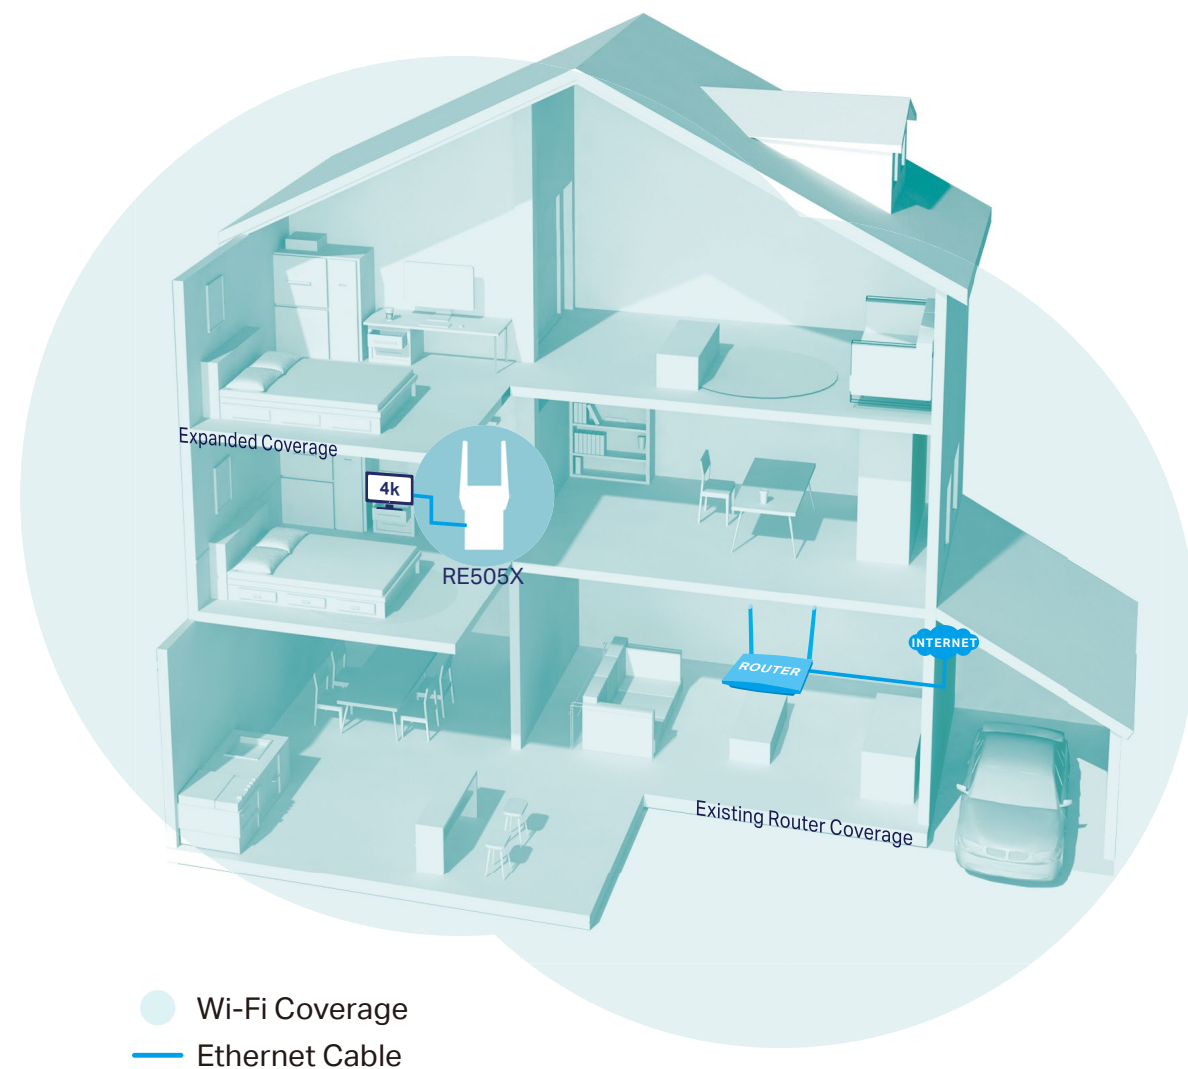

Highlights

Extend AX1500 Wi-Fi to Your Whole Home

Works with any Wi-Fi router to eliminate Wi-Fi dead zones, and blanket your home with stable, super-fast, seamless Wi-Fi via OneMesh™.

Faster Wi-Fi 6 Speed

Turbocharge your devices with wireless speeds of up to 1.5 Gbps.

Larger Capacity^Δ

Wi-Fi 6 builds a more efficient network that increases the average throughput by 4 times and serves more devices.

Ultra-Low Latency

Take advantage of ultra-low latency to enjoy smoother online experience.

Save Clients' Battery Power*

Target Wake Time schedules the connection time of battery-powered devices to reduce their power consumption.

Adaptive Path Selection

Keep your network running at top-speed by automatically choosing the fastest connection path to the router.

Access Point Mode

Create a new Wi-Fi access point to enhance your wired network with Wi-Fi capability.

Easy Setup Within Minutes

Easy setup and management via WPS button/Tether app/Web UI.