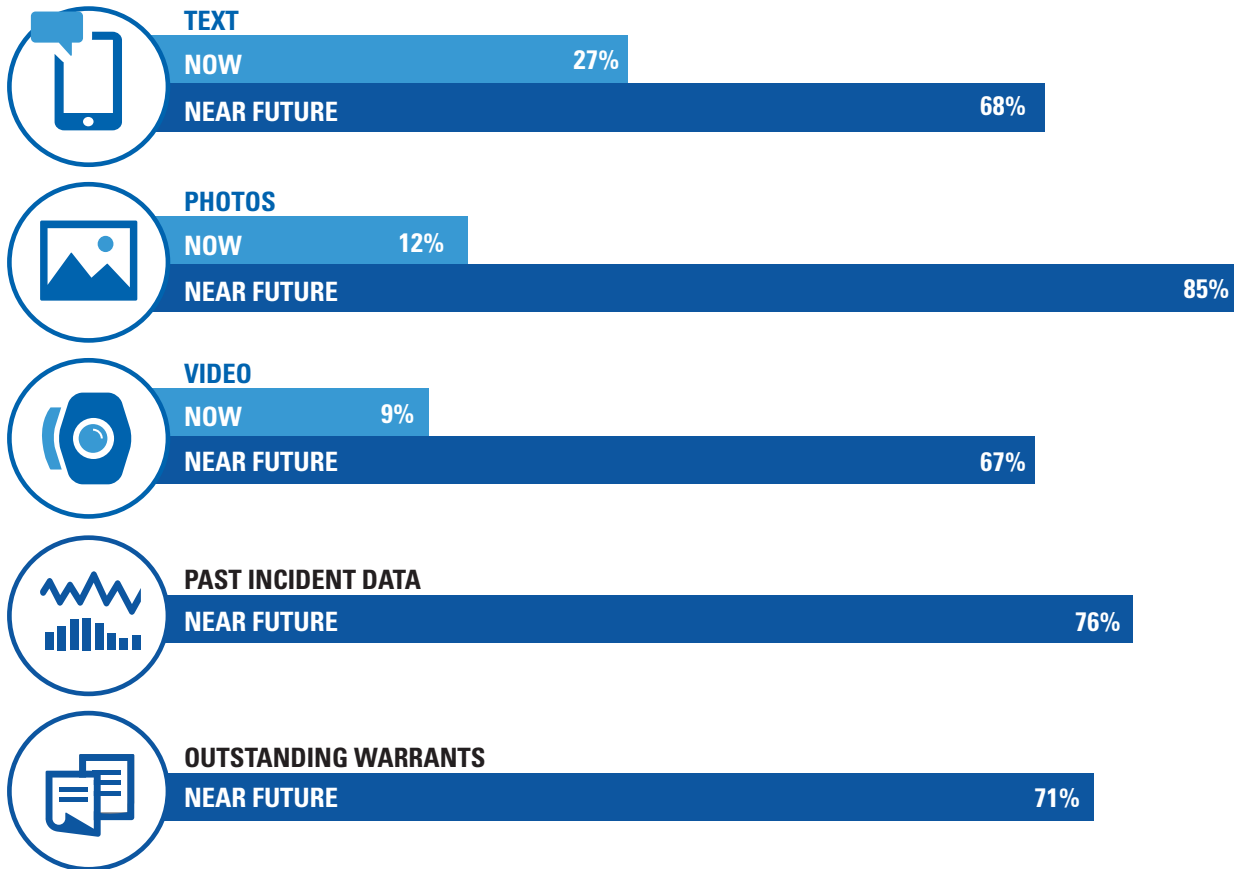

CONNECT, INFORM AND RESPOND

WITH FIRSTNET™ COMPATIBLE SOLUTIONS

TURN PUBLIC SAFETY BROADBAND INTO REAL-TIME INTELLIGENCE

When it comes to public safety, actionable intelligence is your shield. The faster you can access vital data, the greater your chance to protect yourself and the citizens you serve. Yet, reliable public safety information can be hard to come by and difficult to share in real time — until now.

Connect first responders, dispatch and command to intelligence that flows automatically and freely across teams, applications, networks and devices. Help everyone work as one, eyes up, hands free, focused and informed. It's possible with Motorola Solutions' portfolio of FirstNet compatible devices, applications and services.

SITUATIONAL AWARENESS DEMANDS DATA

Real-time data is vital to protecting communities. While you need to harness data for situational awareness today, recent studies show the need for data to assist public safety missions will sharply increase. Make sure your agency is ready by taking advantage of FirstNet today.