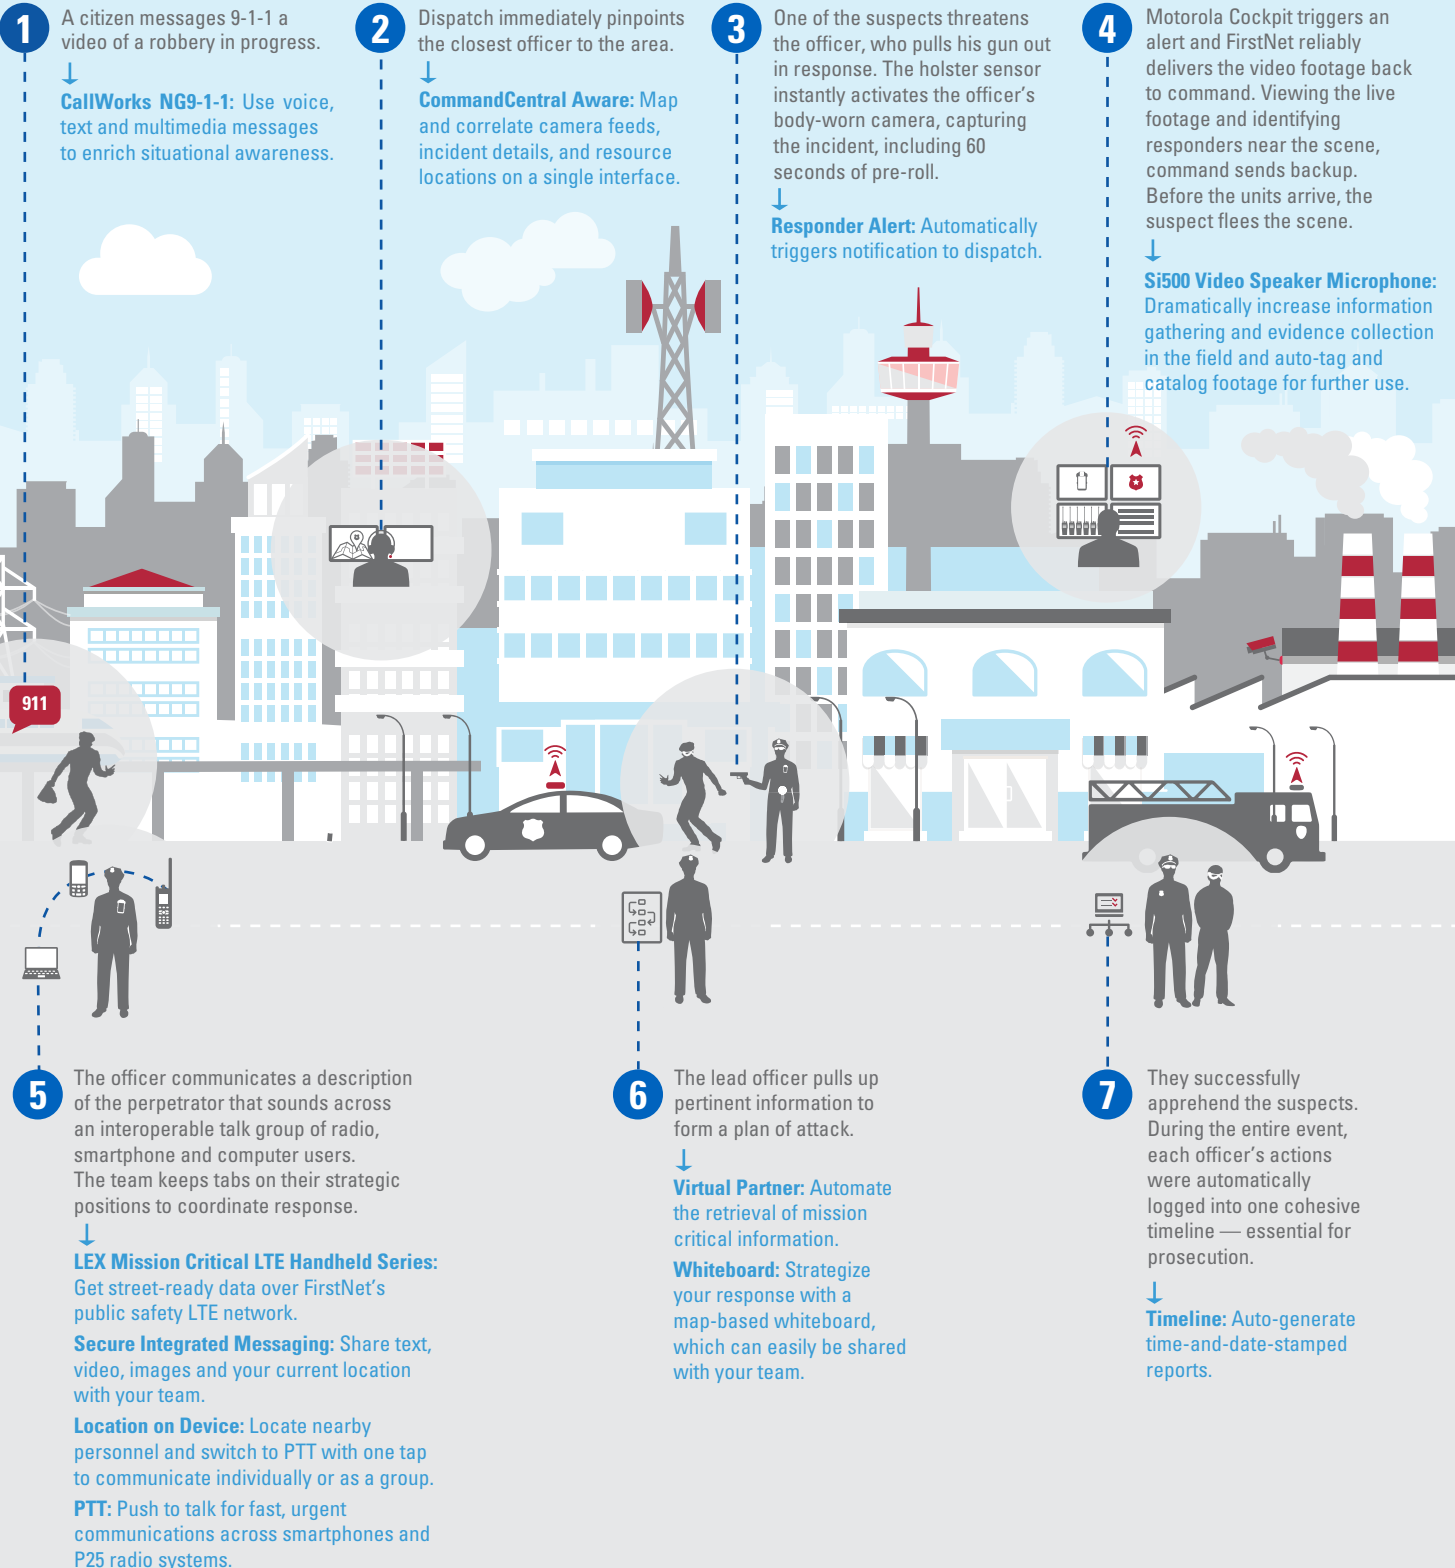

CONNECT, INFORM AND RESPOND

WITH FIRSTNET™ COMPATIBLE SOLUTIONS

TURN PUBLIC SAFETY BROADBAND INTO REAL-TIME INTELLIGENCE

When it comes to public safety, actionable intelligence is your shield. The faster you can access vital data, the greater your chance to protect yourself and the citizens you serve. Yet, reliable public safety information can be hard to come by and difficult to share in real time — until now.

Connect first responders, dispatch and command to intelligence that flows automatically and freely across teams, applications, networks and devices. Help everyone work as one, eyes up, hands free, focused and informed. It's possible with Motorola Solutions' portfolio of FirstNet compatible devices, applications and services.

SITUATIONAL AWARENESS DEMANDS DATA

Real-time data is vital to protecting communities. While you need to harness data for situational awareness today, recent studies show the need for data to assist public safety missions will sharply increase. Make sure your agency is ready by taking advantage of FirstNet today.

Source: "2016 Law Enforcement Survey Report," Motorola Solutions, 2016

FIRSTNET COMPATIBLE PORTFOLIO IN ACTION: STAY INFORMED. STAY ALERT. STAY SAFE.

TAKE YOUR INTEROPERABILITY TO A NEW LEVEL

In the line of duty, every second counts. Favorable outcomes depend upon immediate voice and data communications, whether you're using a two-way radio, smartphone or computer. By converging the best of LMR and LTE into one interconnected platform, collaboration strengthens, and situational awareness heightens.