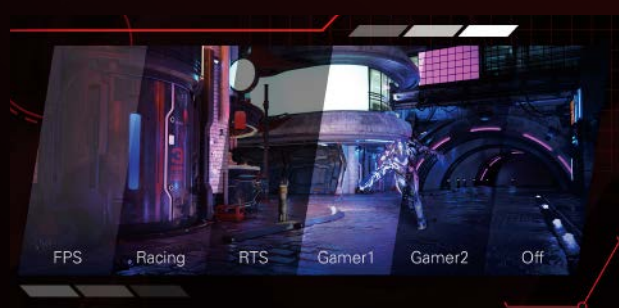

Optimize your game settings

It can be a hassle to adjust monitor settings every time you load up a new game. AOC Game Mode allows quick adjustment and pre-designed setups (tailored for different genres) to enhance the gaming experience.