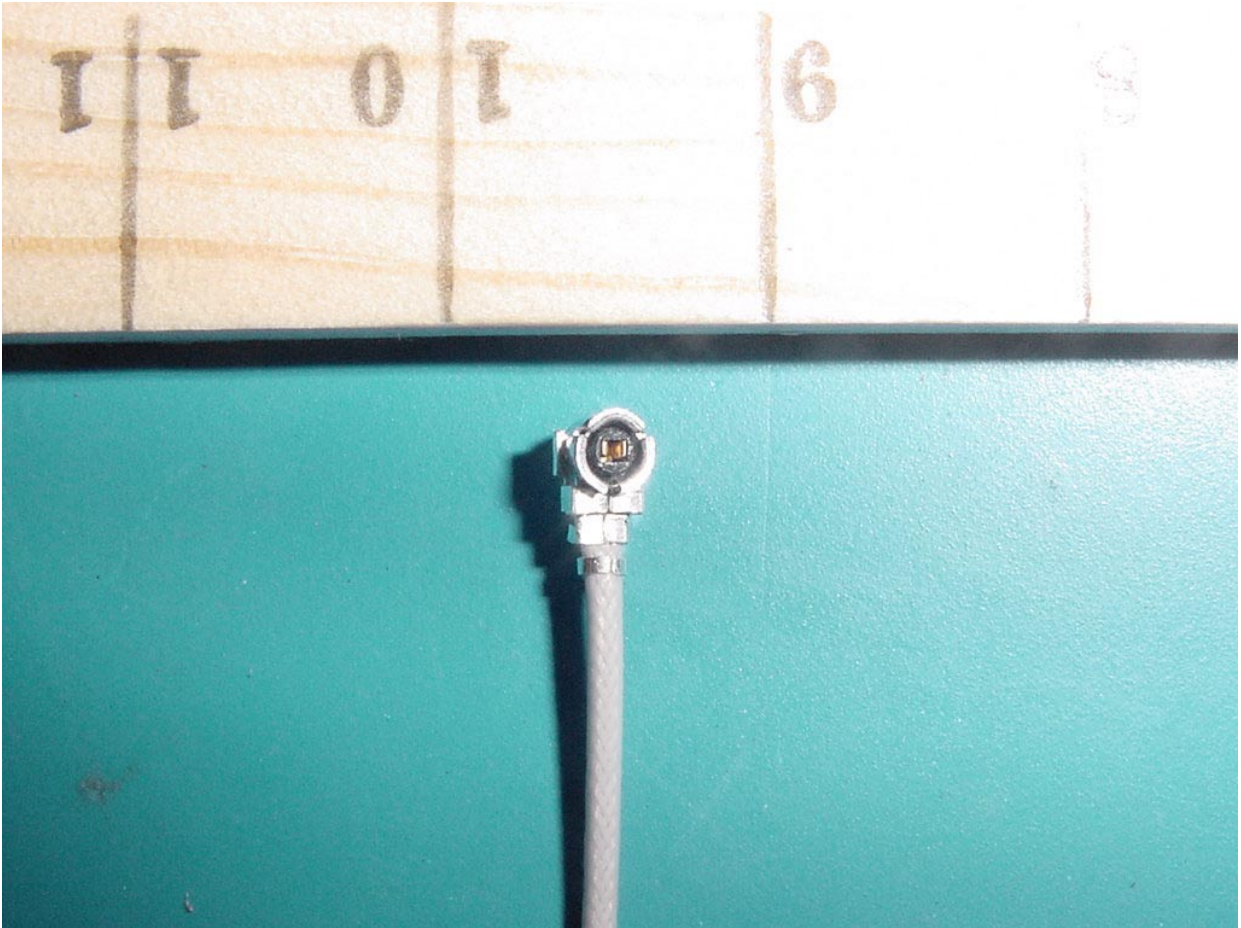

360 Herndon Parkway
Suite 1400
Herndon, VA 20170
<http://www.rheintech.com>

APPENDIX K: ANTENNA PHOTOGRAPHS

PHOTOGRAPH 13-9: WLAN ANTENNA TOP

360 Herndon Parkway
Suite 1400
Herndon, VA 20170
<http://www.rheintech.com>

PHOTOGRAPH 13-10: WLAN ANTENNA BOTTOM

360 Herndon Parkway
Suite 1400
Herndon, VA 20170
<http://www.rheintech.com>

PHOTOGRAPH 13-11: CONNECTOR WLAN ANT