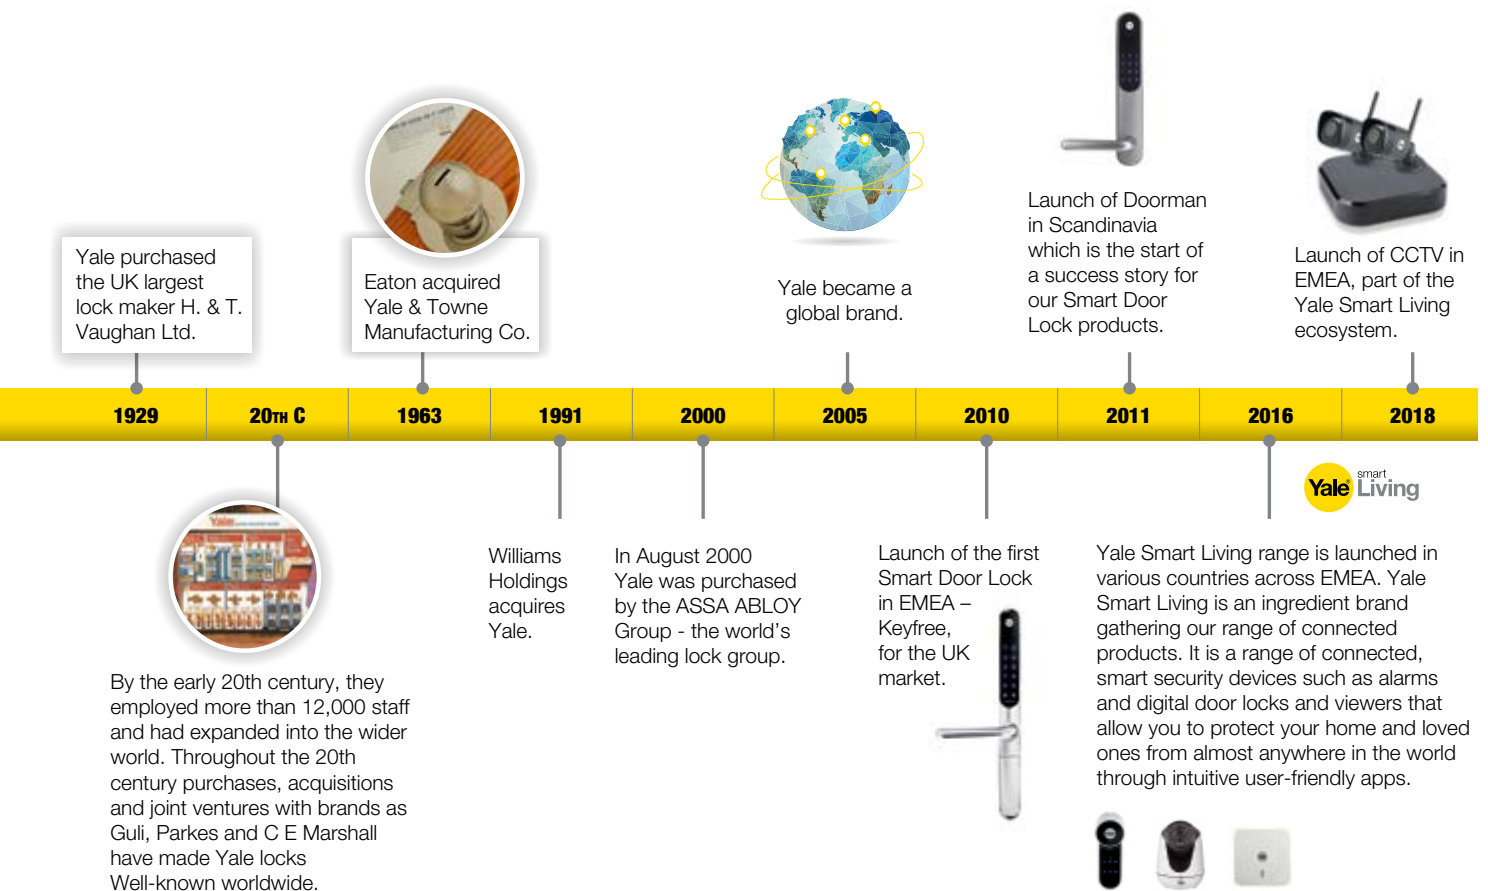

1843-2019

STILL PIONEERING

Yale is the brand behind locks of every design and function in over 125 countries, since more than 175 years.

All over the world, people are actively securing all they care about; their home, their family, their personal belongings or their business with the name they trust the most, Yale. That's why we proudly say that Yale is **"the world's favorite lock"**.

Our overall aim is to make our customers feel so safe and secure that they are free to enjoy their life fully, free of worries and free to choose what they want to do.