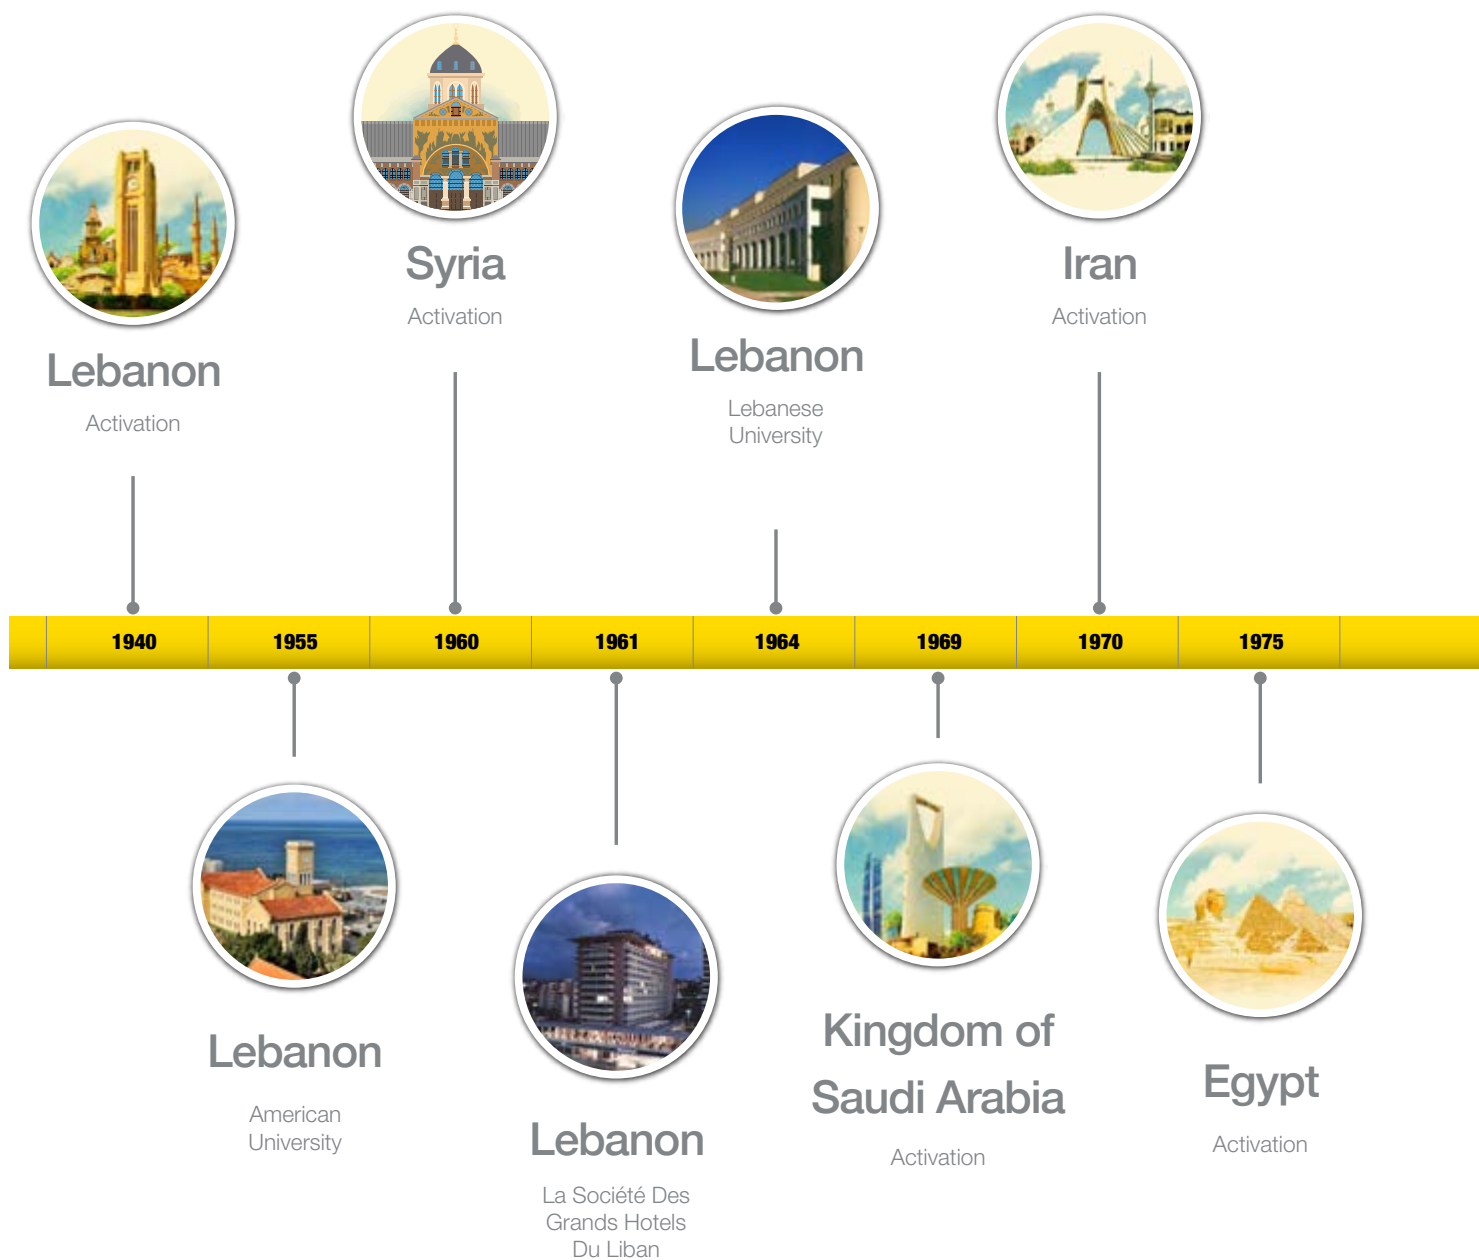

Yale in the Middle East 1940-2019

About Yale Middle East

Yale ME is the market leader in residential security solutions and offers an extensive range of products catering to the varied demands of the market. The products are handpicked from millions of product combinations globally, ranging from mechanical locks, smart products like alarms and cameras to door solutions and connected smart locks; and adapted to meet the diverse needs of consumers across the Middle East region. Yale first set foot in the Middle East with Lebanon in 1940, and today, has physical presence in 14 countries through some of the region's top distributors, and online presence with key ecommerce accounts.