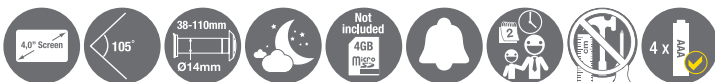

No	SKU Reference	Description	Packaging	Colour
09	45-4500-1440-00-60-11	Digital Door Viewer Memory +	Hanging Box	Silver
10	45-4500-1440-00-60-01	Digital Door Viewer Memory +	Blister	Silver