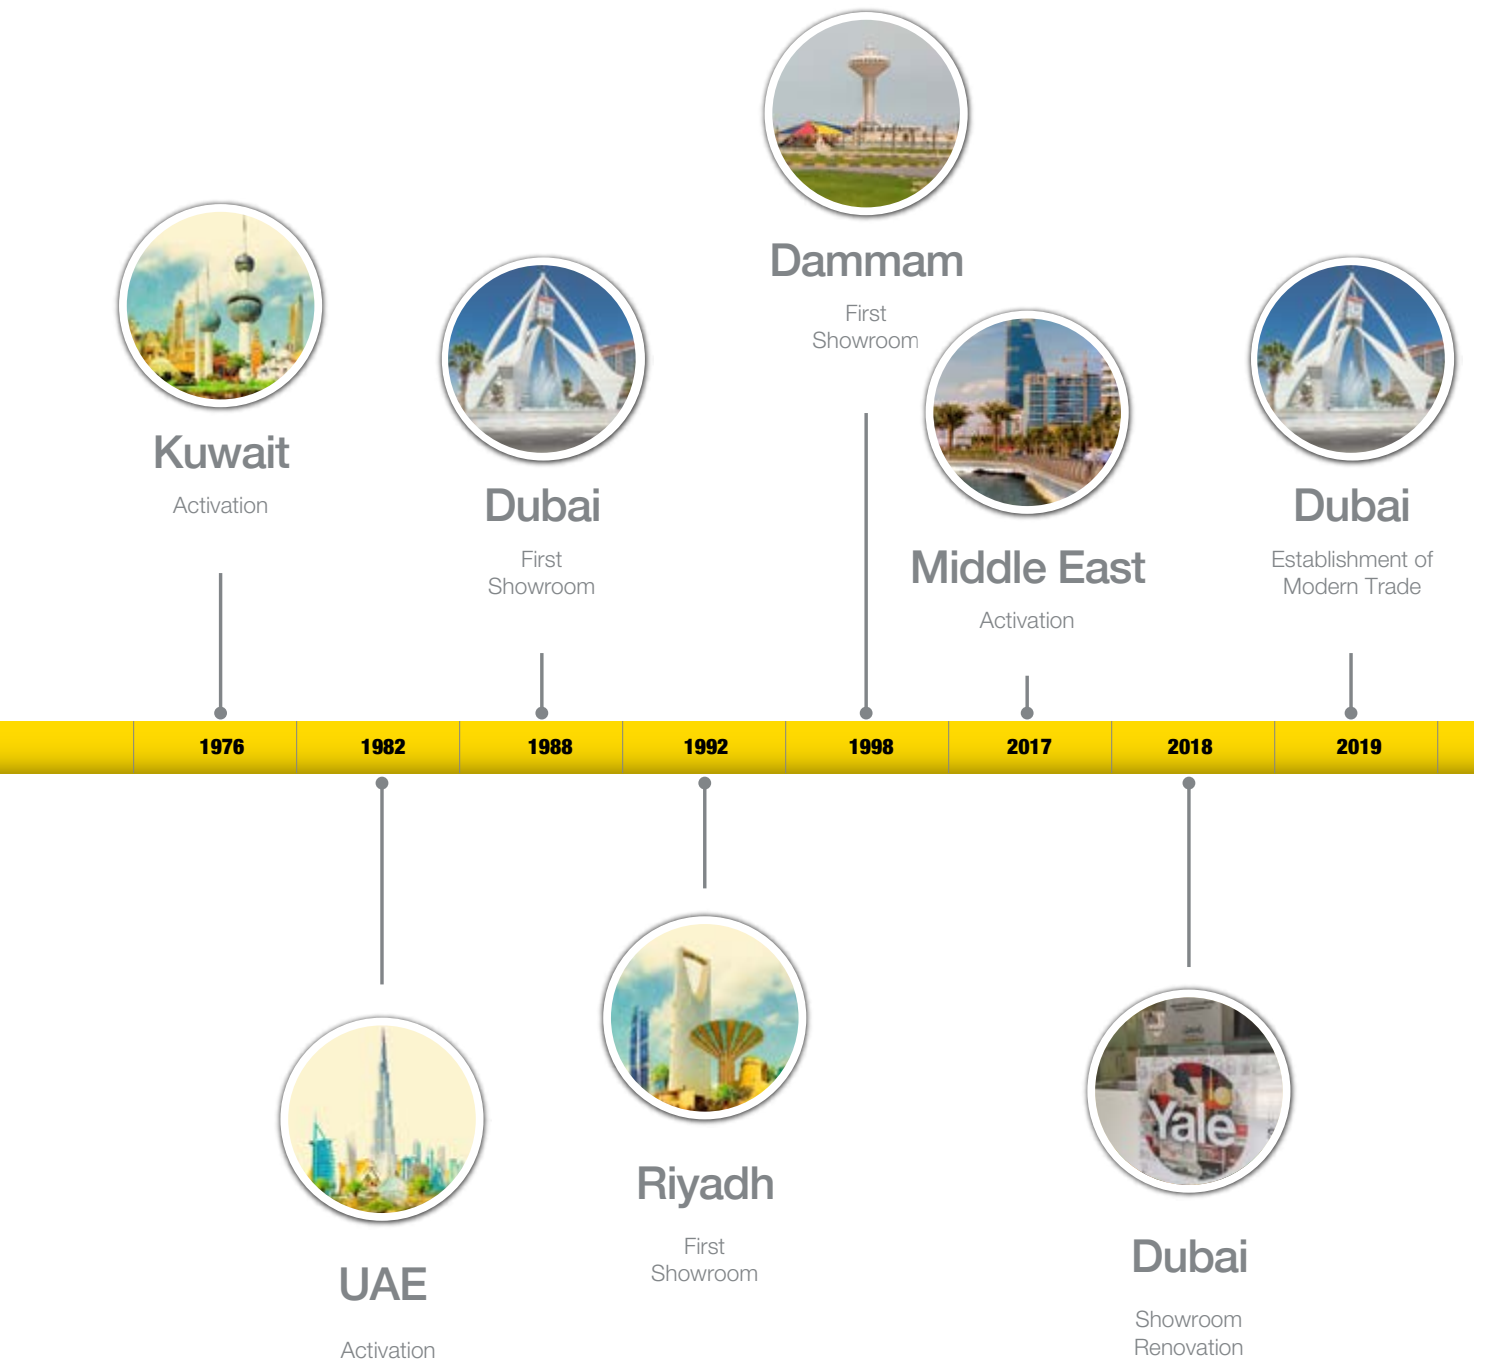

Yale ME not only offers its customers high quality products, but also ensures they enjoy an excellent after-sales experience. With an expert team of professionals trained on the latest products and technology, and a warranty period of 1-10 years across its products, Yale aims to instill trust and a sense of security for its consumers across the region, as these values are at the core of what we do.

Our customer care team is always available at your service – please call our toll free number for any assistance on Yale products.

800 YALE (9253)

(UAE)

00971 800 9253

(International)