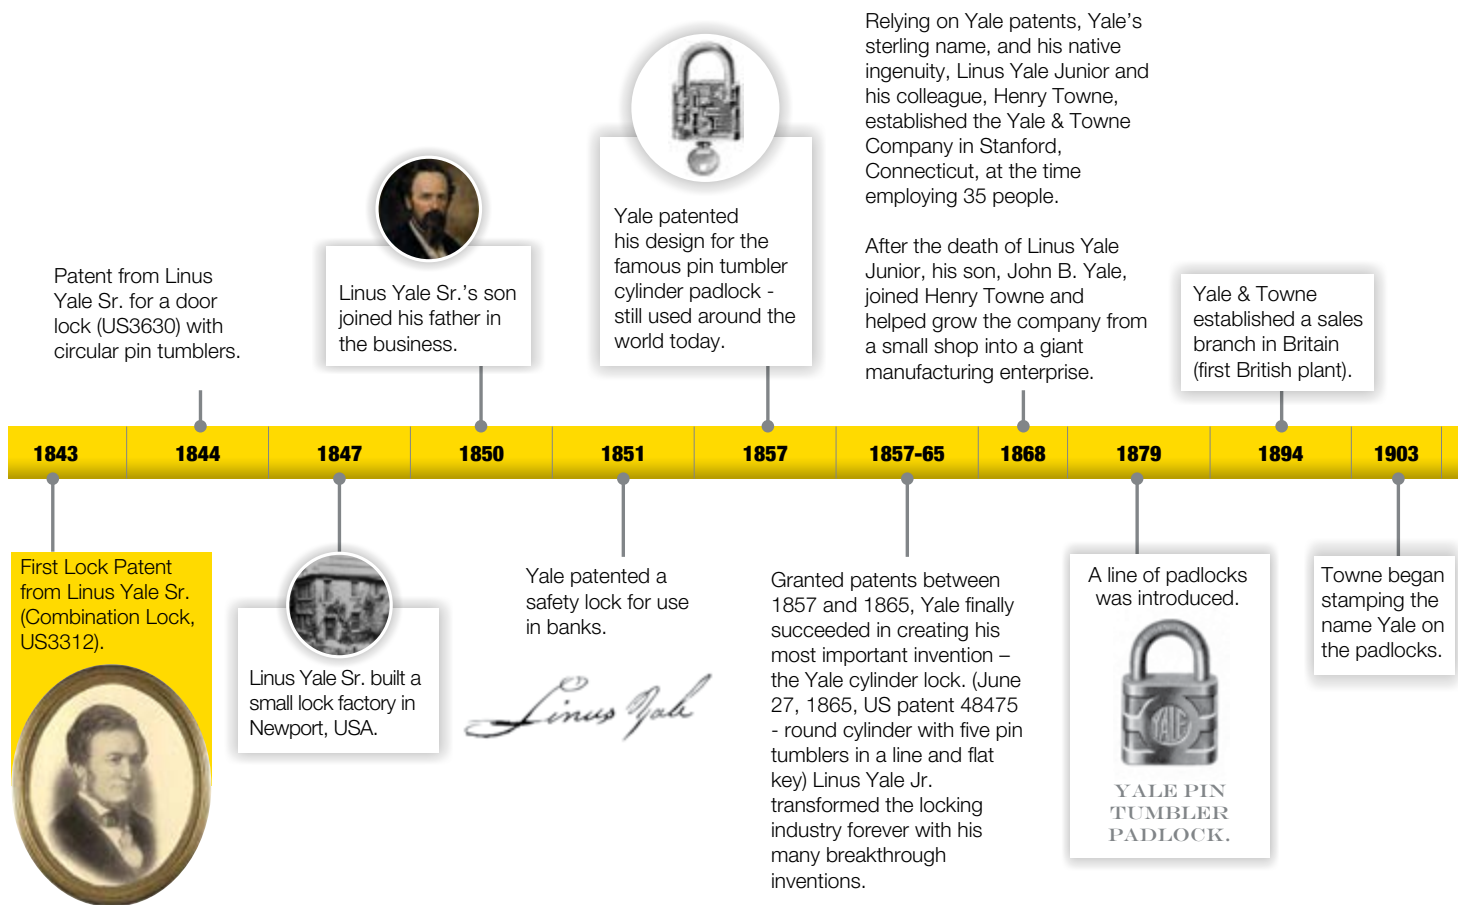

Catalogue 2020

Smart Residential

Protect what matters with **Yale** security solutions

An ASSA ABLOY Group brand

ASSA ABLOY

The world's favorite lock since **1843**

About Yale

Linus Yale

Created in 1843, Yale is one of the oldest international brands in the world and probably the best-known name in the locking industry. The Yale history captures major innovations that have marked the evolution not just of Yale, but of the entire locking industry.

At Yale, we take great pride in our beginnings. Everything we are today, we owe to the inspirational ingenuity of Linus Yale Senior and Linus Yale Junior.

Yale is a part of the ASSA ABLOY Group. At ASSA ABLOY, we believe that freedom enriches people and that fear makes us poorer. To realize freedom, we must firstly feel safe and secure. That's why the ASSA ABLOY Group of companies is committed to creating high quality door opening solutions.

1843-2019

STILL PIONEERING

Yale is the brand behind locks of every design and function in over 125 countries, since more than 175 years.

All over the world, people are actively securing all they care about; their home, their family, their personal belongings or their business with the name they trust the most, Yale. That's why we proudly say that Yale is **"the world's favorite lock"**.