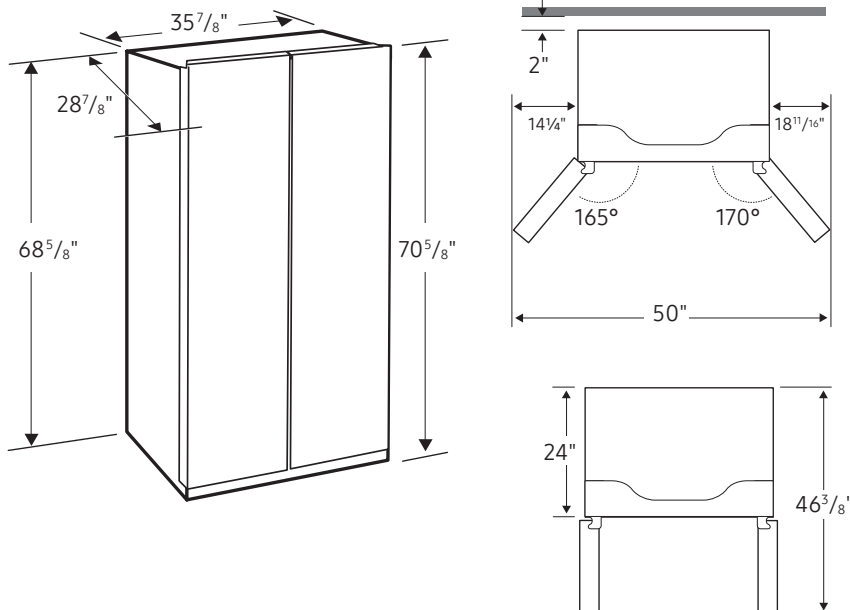

Installation Specifications

1. Measure the height, width and depth of the opening, making sure to include baseboards, molding tile, countertop overhang, etc. Check to be sure there is enough room to open the door (consider walls, islands or other obstacles when measuring).
2. Refer to illustration below to determine dimensions.
3. Allow 2.5" of clearance on hinge side of refrigerator when installing next to a wall where handle may make contact.
4. Allow 1" minimum clearance at rear for proper air circulation and water/electrical connections. Allow a 3/8" minimum clearance at sides and top for ease of installation.
5. Ensure each door and entryway in the home is wide enough for the refrigerator to be moved through easily.

For optimal usage and ability to open refrigerator doors completely, do not install next to a wall.

Please note: The following dimension and cutout information is for planning purposes only. For complete installation details, consult manual packed with product or download manual online at samsung.com.

Dimensions

Total Capacity: 22.6 cu. ft.

Refrigerator: 14.6 cu. ft.

- 4 Tempered Glass Shelves
- Slide-In Shelf
- 2 Drawers
- 5 Door Bins
 - 3 Gallon Bins
 - 2 Door Bins
- Top LED Lighting

Freezer: 8.0 cu. ft.

Dimensions (WxHxD without hinges and door): $35\frac{7}{8}$ " x $68\frac{5}{8}$ " x 24"

Weight: 263 lbs

Shipping Dimensions & Weight (WxHxD)

Dimensions: $37\frac{3}{4}$ " x $75\frac{3}{8}$ " x $30\frac{1}{8}$ "