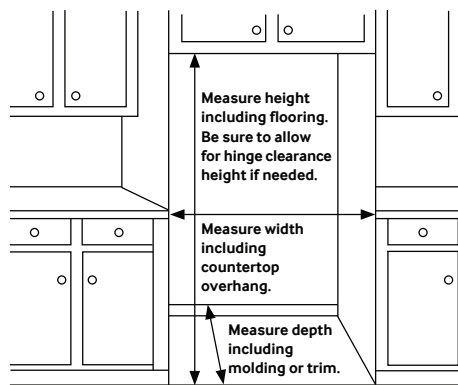

Installation Specifications

1. Measure the height, width and depth of the opening, making sure to include baseboards, molding tile, countertop overhang, etc. Check to be sure there is enough room to open the door (consider walls, islands or other obstacles when measuring).
2. Refer to illustration below to determine dimensions.
3. Allow 2.5" of clearance on hinge side of refrigerator when installing next to a wall where handle may make contact.
4. Allow 1" minimum clearance at rear for proper air circulation and water/electrical connections. Allow a 3/8" minimum clearance at sides and top for ease of installation.
5. Ensure each door and entryway in the home is wide enough for the refrigerator to be moved through easily.

For optimal usage and ability to open refrigerator doors completely, do not install next to a wall.

Please note: The following dimension and cutout information is for planning purposes only. For complete installation details, consult manual packed with product or download manual online at samsung.com.

Dimensions (WxHxD without hinges and door): $35\frac{7}{8}$ " x $68\frac{5}{8}$ " x 24"

Weight: 263 lbs

Shipping Dimensions & Weight (WxHxD)

Dimensions: $37\frac{3}{4}$ " x $75\frac{3}{8}$ " x $30\frac{1}{8}$ "