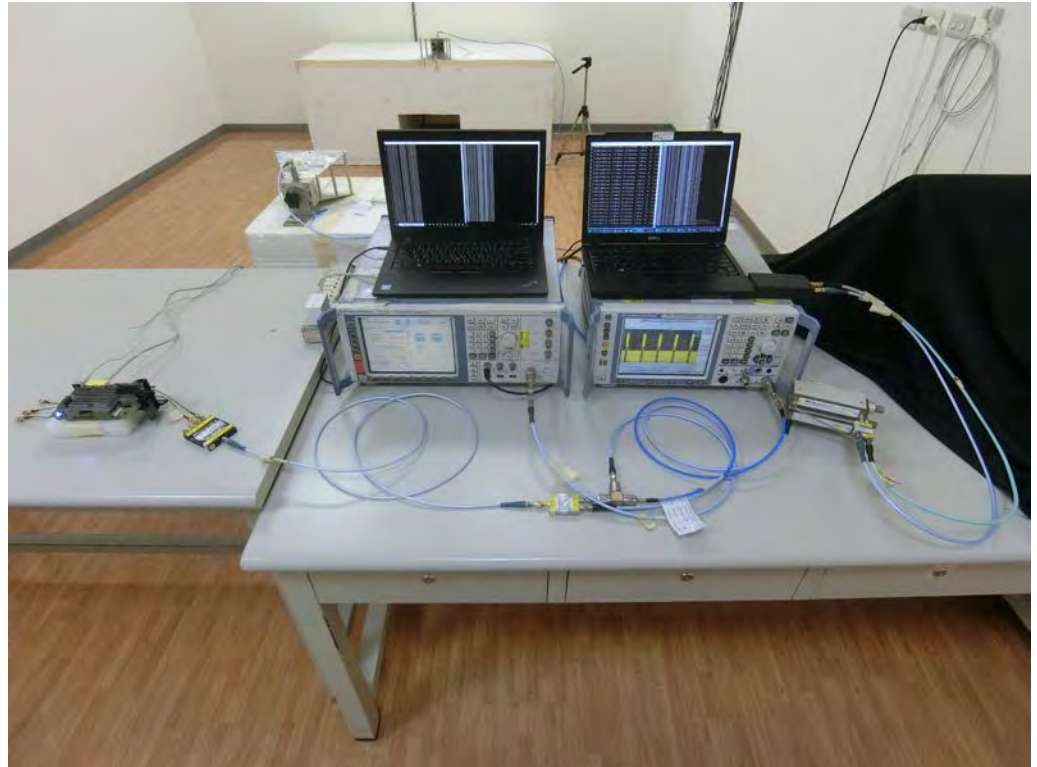

Appendix A. Test Photos

1. Photographs of Dynamic Frequency Selection Test Configuration

For Master (AP) mode - 5GHz Band 2:

FRONT VIEW

CLOSE-UP VIEW

For Mesh mode - 5GHz Band 3:

FRONT VIEW

CLOSE-UP VIEW