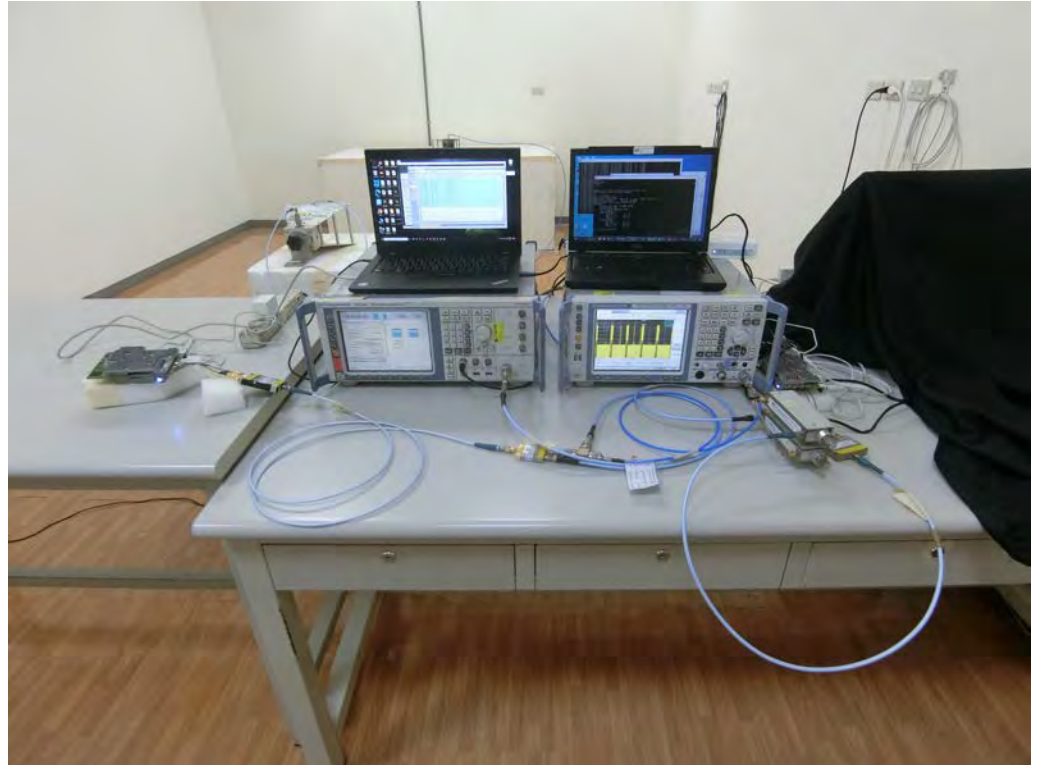

Appendix A. Test Photos

1. Photographs of Dynamic Frequency Selection Test Configuration

For Master (AP) mode - 5GHz Band 2:

FRONT VIEW

CLOSE-UP VIEW

For Mesh mode - 5GHz Band 3:

FRONT VIEW

CLOSE-UP VIEW