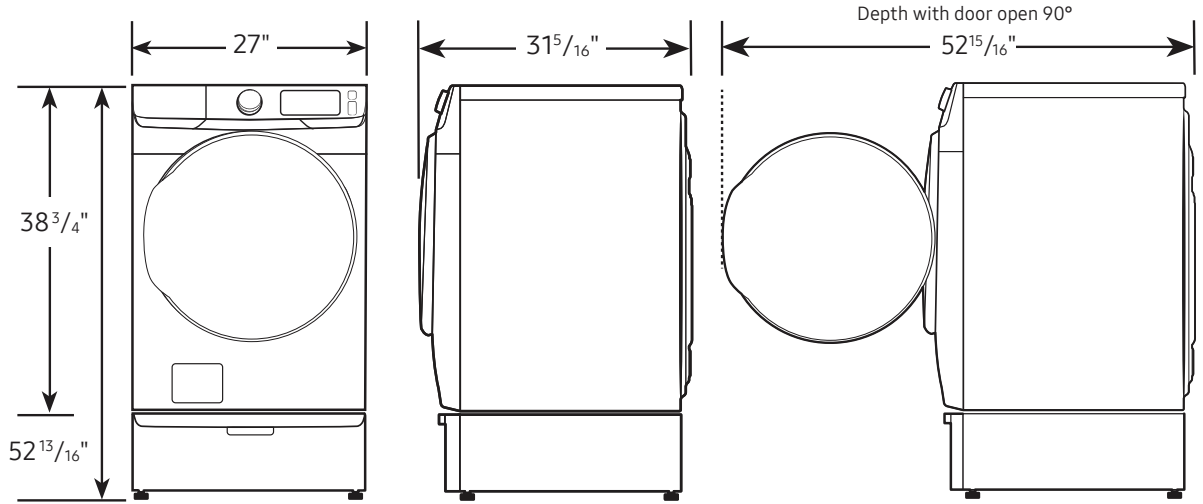

7.5 cu. ft. AI Smart Dial Gas Dryer with Super Speed Dry and MultiControl™

Dimensions

Required dimensions for installation with pedestal: