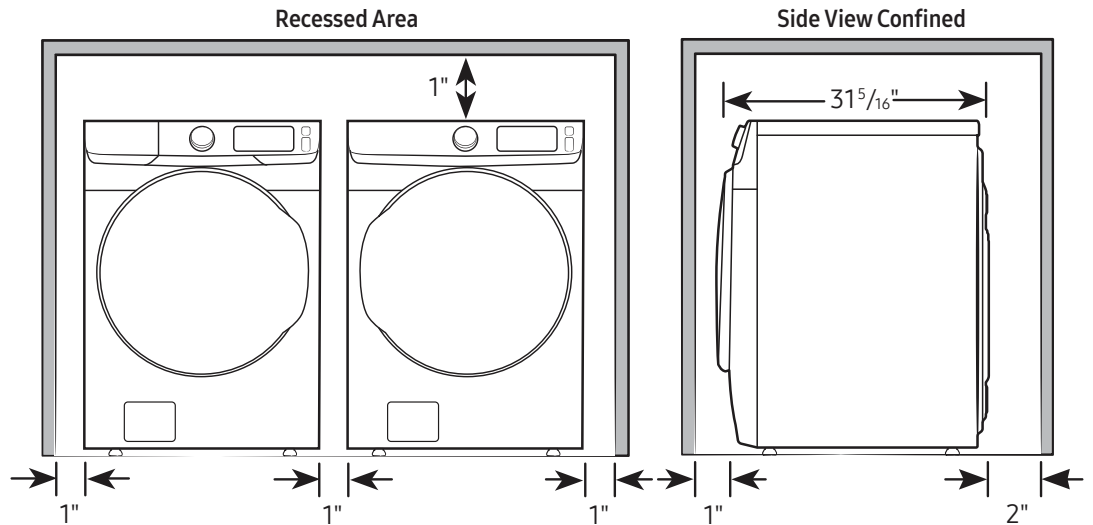

Alcove or closet installation

Minimum clearance for closet and alcove installations:

Connection Dimensions

Back and side view of dryer

LEGEND:

- Cold Water Connection
- Gas Connection

Actual color may vary. Design, specifications, and color availability are subject to change without notice. Non-metric weights and measurements are approximate.

©2022 Samsung Electronics America, Inc., 85 Challenger Road, Ridgefield Park, NJ 07660. Tel: 800-SAMSUNG.samsung.com. Samsung is a registered trademark of Samsung Electronics Co., Ltd.