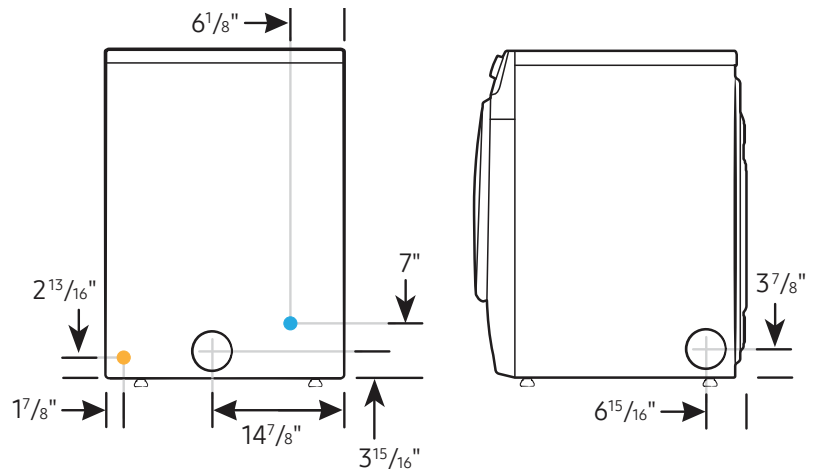

7.5 cu. ft. AI Smart Dial Gas Dryer with Super Speed Dry and MultiControl™

Dimensions

Required dimensions for installation with pedestal:

Installation Specifications – Side-by-Side

If the washer and dryer are installed together or the dryer alone, the closet front must have two unobstructed air openings for a combined minimum total area of 72-inch². Your washer alone does not require a specific air opening.

Alcove or closet installation

Minimum clearance for closet and alcove installations:

Connection Dimensions

Back and side view of dryer

LEGEND:

- Cold Water Connection
- Gas Connection

Actual color may vary. Design, specifications, and color availability are subject to change without notice. Non-metric weights and measurements are approximate.

©2022 Samsung Electronics America, Inc., 85 Challenger Road, Ridgefield Park, NJ 07660. Tel: 800-SAMSUNG.samsung.com. Samsung is a registered trademark of Samsung Electronics Co., Ltd.